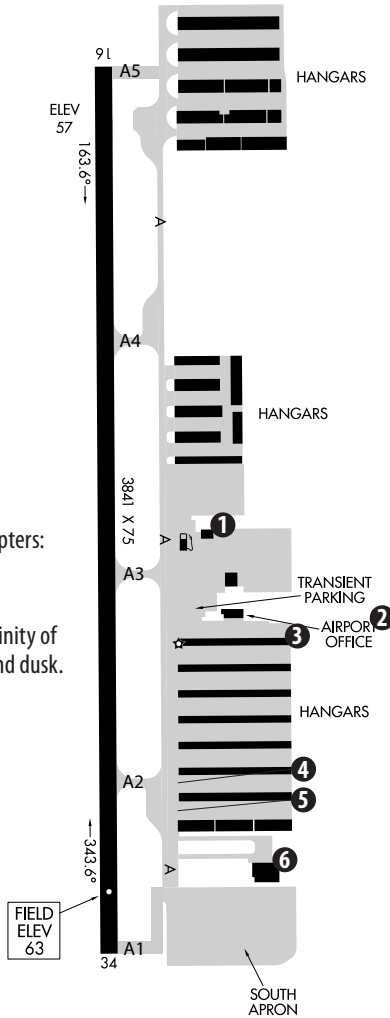

AUBURN MUNICIPAL AIRPORT (S50)

CTAF/UNICOM
122.8

AIRPORT REMARKS

- Fuel 100LL 24 Hours
  Credit Card (Self Service)
  JET A- Contact Cascade Helicopters:
  206-767-5290.
- Ultralights prohibited.
- Be alert, wildlife on and in vicinity of
  airport, birds present dawn and dusk.

BUSINESSES

1. 1 Classic Helicopters
2. 2 Normandy Aircraft
   Spanaflight
3. 3 Airtech Instruments
4. 4 Zalen
5. 5 Paladin Aerospace
6. 6 Cascade Helicopters

122°14.0'W

AIRPORT DATA

CTAF & SayWeather: 122.8

(3 Clicks for SayWeather Report)

Seattle TRACON: 206-214-4722

On the Ground at S50: 123.85

Air (SEA South Flow): 119.2

Air (SEA North Flow): 125.9

Runway Length/Width: 3,841' x 75'

Asphalt Strength: 12,500 lbs single wheel axle

Navigation Aids:

RWY 16: REIL, VASI GLIDE ANGLE 4.5°

RWY 34: REIL, VASI GLIDE ANGLE 4.0°

Instrument Approach: RNAV (GPS)-A

Runway Lights: Medium Intensity

Taxiway Lights: Medium Intensity