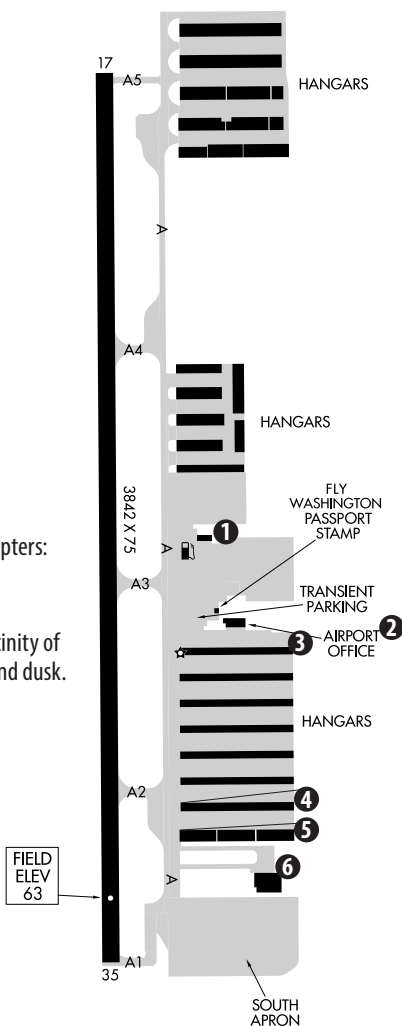

AUBURN MUNICIPAL AIRPORT (S50)

CTAF/UNICOM
122.975

AIRPORT REMARKS

- Fuel 100LL 24 Hours
  Credit Card (Self Service)
  JET A- Contact Cascade Helicopters:
  206-767-5290.
- Ultralights prohibited.
- Be alert, wildlife on and in vicinity of
  airport, birds present dawn and dusk.

BUSINESSES

1. 1 Classic Helicopters
2. 2 Rainier Flight Service
   Spanaflight
3. 3 Evergreen Airworks
4. 4 Zalen
5. 5 Paladin Aerospace
6. 6 Cascade Helicopters

122°14.0'W

AIRPORT DATA

CTAF: 122.975

SayWeather: 122.8

(4 Clicks for SayWeather Report)

Seattle TRACON: 206-214-4722

On the Ground at S50: 123.85

Air (SEA South Flow): 119.2

Air (SEA North Flow): 125.9

Runway Length/Width: 3,842' x 75

Asphalt Strength: 12,500 lbs single wheel axle

Navigation Aids:

RWY 17: REIL, PAPI GLIDE ANGLE 4.0°

RWY 35: REIL, PAPI GLIDE ANGLE 4.0°

Instrument Approaches: RNAV (GPS)-A, 35

Runway Lights: Medium Intensity

Taxiway Lights: Medium Intensity