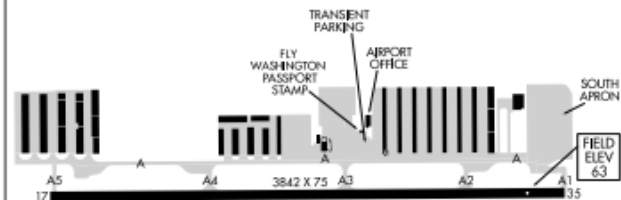

S50

Indoor Wash Rack
100LL (self-serve), Jet A (truck)
Free WiFi
Device charging station
Compressed Air (at self-serve)

NON-TOWER FREQUENCIES

S50	122.975	CLNC RCO	123.85 / 206-214-4722
	Wx 122.80 4 clicks		
S36	123.00		
KPLU	122.70	AWOS	128.57
KPWT	123.05	AWOS	121.20
KSHN	122.80	ASOS	119.27