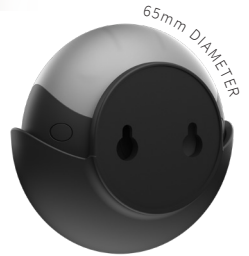

DND-1000S

Bluetooth 5.2 - Portable status device that notifies colleagues when you do not want to be disturbed.