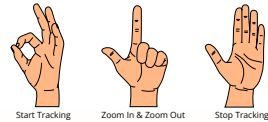

Key Features

- The Agora 2 is designed as a docking ALL-IN-ONE Camera. It can deliver power to your PC/mobile, while screen sharing your PC/mobile screen with your TV, as well as screen sharing your camera screen with your TV.
- **Universal 3820 x 2160p HD 30fps conference camera**
- **Fast process facial recognition AI lens**
- **HDMI port and 1.5m HDMI to HDMI cable**
- **3.5m USB-C to USB-C cable for BYOD**
- **Gesture control** - use hand gestures to zoom in and out
- **USB-C port-1 to enable connection to PC screen mirroring**
- **USB-A port-2 to enable connection to phone, tablet, keyboard or mouse**
- **Plug & Play - No software downloads**
- Magnetic privacy lens cover
- Four duplexed digital microphones with 10m voice pickup
- 110° field of view - Up to 16 person conference room
- USB-A and USB-C connectivity
- Full LED indication
- Compatible with all major softphones: Microsoft Teams, Zoom, Google Meet, 8&8, GoTo, RingCentral etc.
- 3 year repair or replacement warranty