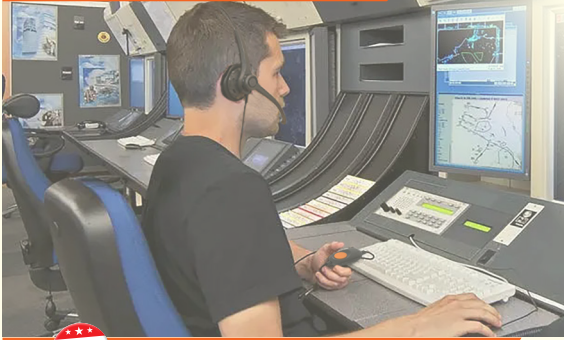

SCOUT
BY JPL

Arriving Soon

Designed in the UK - Manufactured in South Korea