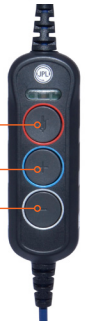

P/N: JPL Icon 110-UB3

P/N: JPL Icon 110-UM3

Mute with LED indicator

Volume up

Volume down

Key Features

- **Compact storage**
The only foldable wired headset on the market - Compact storage
- **High quality noise cancellation with flip to mute boom arm**
Made for speech, our microphones are tuned to help block out background noise to give a clear voice sound when talking.
- **High quality audio**
Made for calls and music, our speakers have been tuned to create a rich and clear sound for conversations or music with large on-ear padded ear cushions for reduced background noise.
- **Connects to any USB-A or USB-C device**
Smart phone, tablet, laptop or PC
- Works on any softphone
- Cable length from headset to USB = 2m
- Monaural or binaural.
- Available with QD or USB connectivity
- 24 months repair or replacement warranty