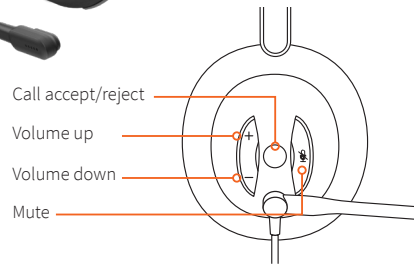

72mm on-ear soft, leatherette ear cushions

P/N: JPL-Icon 100-UB4X
P/N: JPL-Icon 100-UB4XE*

94mm over-the-ear soft, leatherette ear cushions

Key Features

- **On-ear or over-the-ear soft leatherette ear cushions**
User changeable/replaceable ear cushions (EC-27 over-the-ear).
- **High quality noise cancellation with put and stay boom arm**
Made for speech, our microphones are tuned to help block out background noise to give a clear voice sound when talking.
- **Connects to any USB-A or USB-C device**
Smart phone, tablet, laptop or PC
- Cable length from headset to USB = 1.5m
- Works on any UC softphone
- Left or right ear wearing
- Monaural or binaural options
- 24 months repair or replacement warranty
- ***ENC Series** - Ultra noise cancelling microphone - effectively blocks out all background noise even in the noisiest environment.