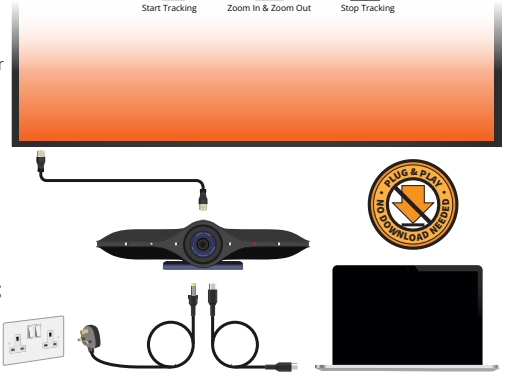

STOCK ITEM
P/N: JPL Deskpilot
 SKU: 575-457-001
 SSP: €TBA

JPL Agora 2 BYOD

8K Ultra HD Intelligent all-in-one Bluetooth Video Sound Bar

PROPELLER BY JPL

STOCK ITEM

P/N: JPL Agora 2 BYOD

SKU: 575-375-003

SSP: €TBA

Key Features

- The Agora 2 is designed as a docking ALL-IN-ONE Camera. It can deliver power to your PC/mobile, while screen sharing your PC/mobile screen with your TV, as well as screen sharing your camera screen with your TV.
- **Universal 3820 x 2160p HD 30fps conference camera**
- **Fast process facial recognition AI lens**
- **HDMI port and 1.5m HDMI to HDMI cable**
- **3.5m USB-C to USB-C cable for BYOD**
- **Gesture control** - use hand gestures to zoom in and out
- **USB-C port-1 to enable connection to PC screen mirroring**
- **USB-A port-2 to enable connection to phone, tablet, keyboard or mouse**
- **Plug & Play - No software downloads**
- Magnetic privacy lens cover
- Four duplexed digital microphones with 10m voice pickup
- 110° field of view - Up to 16 person conference room
- USB-A and USB-C connectivity
- Full LED indication
- Compatible with all major softphones: Microsoft Teams, Zoom, Google Meet, 8&8, GoTo, RingCentral etc.
- 3 year repair or replacement warranty