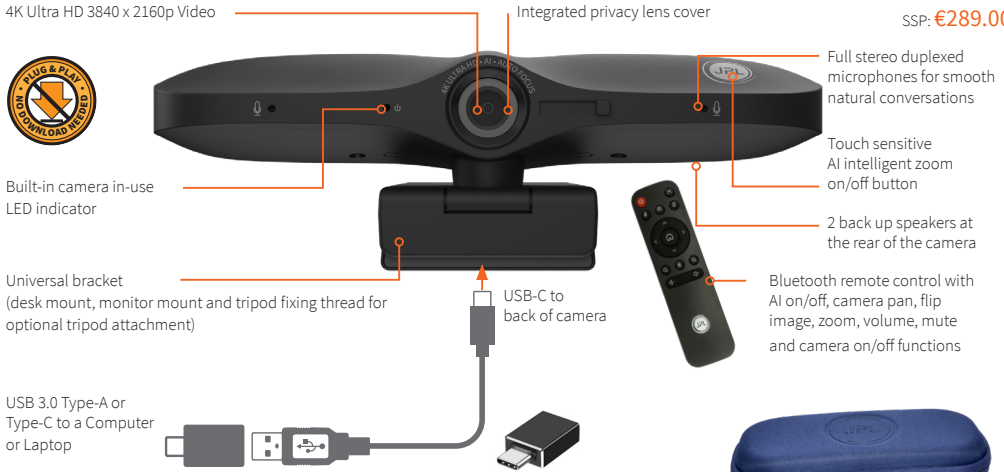

JPL Spitfire 3R

4K Ultra HD USB Video Sound Bar

PROPELLER
BY JPL

STOCK ITEM

P/N: JPL Spitfire 3R

SKU: 575-350-003

SSP: €289.00

Key Features

- **Universal 3820 x 2160p HD 30fps conference camera**
- **Plug & play - No software downloads needed**
- **Single USB wire solution - No additional power needed**
- **Intelligent zoom, powered by AI - lens moves to focus on the people in the room**
- **Bluetooth remote control with AI on/off, camera pan, flip image, zoom, volume, mute and camera on/off functions**
- Two duplexed microphones - 5m voice pickup
- Full HD glass lens with 96° undistorted field of view
- **Built-in privacy lens cover**
- Built-in AI (user turn on/off)
- **USB-A and USB-C connectivity**
- Compatible with all major softphones: Microsoft Teams, Zoom, Google Meet, 8&8, GoTo, RingCentral etc.
- Ideal for live video broadcast, video conference, home video recording, network teaching
- Multi-angled desk mount / monitor mount (as well as tripod fixing screw option on the base) giving full 360° camera rotation and 90° camera forward tilt
- Mini tripod and clam shell style carry case included
- 3 year limited warranty