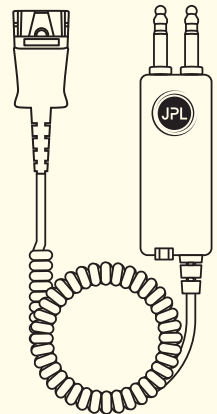

This sturdy dual-prong adapter plugs into a PBX or ACD operator's console using the PJ-7 dual-prong plug and the JPL/PLX QD allows connection to a variety of JPL headset styles.

Key Features

- JPL/Poly QD to dual-prong PJ-7 plug
- Clear, crisp sound
- Neatly positioned thumb wheel volume control
- Volume and automatic gain controls let you adjust incoming calls to a comfortable listening level
- 15ft (4.5m) coiled cord
- 24 Months repair or replacement warranty

The BL-22+P is compatible with the following JPL headsets:

JPL-Icon 100-PM, JPL-Icon 100-PB
JPL-Connect-1, JPL-Connect-2,

Device:
Dual-prong plug

Headset:
JPL/PLX compatible QD

STOCK ITEM

P/N: BL-22+P

SKU: 575-416-003

SSP: €89.90

P/N: BL-22A+P

SKU: 575-416-003A

SSP: €89.90

Designed in the UK - Manufactured in South Korea

Alternative adapter to: Poly P10

JPL Scout Series - Lockable Trigger

An ergonomically designed **push-to-talk** headset amplifier for use where secure, mission critical, conversations are needed, such as public safety dispatch, air-traffic control, radio dispatch operations, and training simulation.