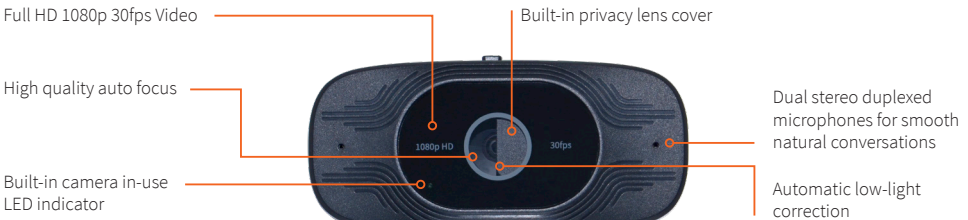

JPL Vision Mini+3

Camera	Mic	LED
ON	ON	Green
OFF	OFF	Red
ON	OFF	Blue
OFF	ON	Purple

Universal bracket (desk mount, monitor mount and tripod fixing screw for optional tripod attachment)

Key Features

- **Universal 1080p HD 30fps webcam**
- **Ideal for use where office security is essential**
- **Plug & play - No software downloads needed**
- Built-in privacy lens cover
- Single USB wire solution - No additional power needed
- Dual stereo full duplexed microphones for smooth natural conversations
- Full HD glass lens with 96° undistorted field of view
- Built-in camera and microphone in-use LED indicator
- USB 3.0 Type-A and Type-C connectivity using the USB adapter
- Compatible with all major softphones: Microsoft Teams, Zoom, Google Meet, 8&8, GoTo, RingCentral etc.
- Multi-angled desk mount / monitor mount (as well as tripod fixing screw option on the base) giving full 360° camera rotation and 90° camera forward tilt
- 2 year repair or replacement warranty