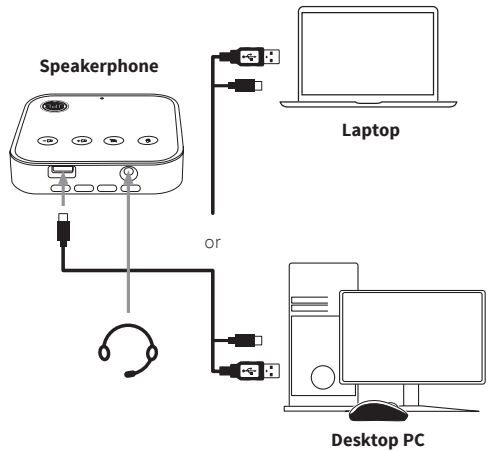

The **JPL Convey** is the ideal choice for anyone wanting to talk and listen hands-free when using any of the major softphones like Microsoft Teams, Zoom, RingCentral, WhatsApp etc.

If you are in a quiet meeting room or at home, this is the perfect small portable USB speakerphone. Supplied with both USB-A and USB-C adapters it is literally plug and play with your PC or laptop, and is part of our "Software Last" range of products.

Key Features

- **Host meetings in moments**, with a plug and play USB-A or USB-C connection for PC and Mac. The simple interface is easy to use, with just 4 illuminated touch sensitive buttons: volume up, volume down, mic mute and speaker mute.
- 3-5m voice pick-up
- **Communicate clearly** - Perfect for team briefings and pitches to clients. The JPL Convey is ideal for any small office or meeting room with up to 4 people. The high quality speaker is loud enough for your whole team to hear.
- Use for more than just conferences or team meetings. When you're not using it as a business conference phone, try using it for listening to music/radio, gaming or using as a speaker to enhance the sound of a Youtube video.
- **Clarity in design** - No status confusion with the full LED indicators showing whether the mic and/or speaker is muted.
- Protective carry case included - Take your JPL Convey with you wherever you go. It's the little speakerphone that thinks and acts large.
- Supports external 3.5mm interface