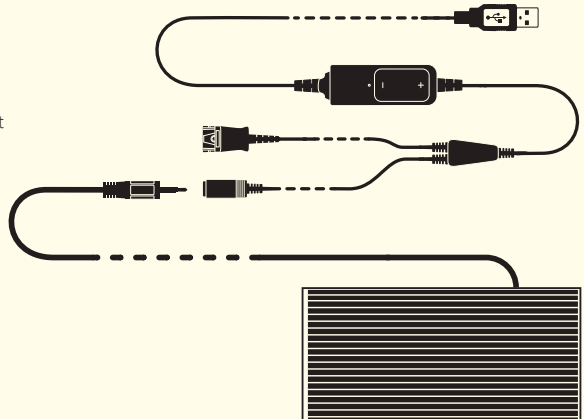

Device:
PJ-7 (2 prong plug)
option

P/N: Scout Mini 1300

SKU: 575-474-1300

SSP: TBA

Connectivity Options

Headset:
PLX compatible QD

Device:
USB-A/USB-C

Device:
PJ-7 (2 prong plug)

Device:
LEMO

Device:
TA6

Device:
Hirose

Scout 2100

Keeping your hands free for critical information typing, this **push-to-talk** foot pedal amplifier is ideal for use where secure, mission critical, conversations are needed, such as public safety dispatch, air-traffic control, radio dispatch operations, and training simulation.

Key Features

- Durable PTT foot pedal
- 200mm/7.9" wide x 95mm/3.7" long
- Momentary action
- JPL/Poly compatible QD headset connection
- 1 x USB port required for foot pedal and headset
- 24 months warranty