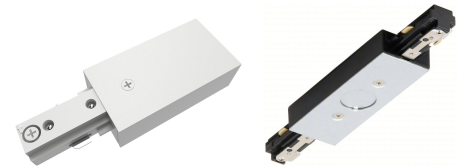

120V 3-Wire Type-H Track System (TRK-xFT-BLK/WHT)

This type-H track system is a durable, versatile solution for modern track lighting applications. Constructed from high-quality die-cast aluminum, it offers long-lasting performance while remaining lightweight and easy to install.

Available in multiple lengths (2ft, 4ft, 6ft, and 8ft), the track can also be cut to achieve a precise fit for your space. Designed for universal compatibility, it integrates seamlessly with most leading H track lighting systems.

Engineered with efficiency and flexibility in mind, the system supports California Title 24 compliance when paired with compatible current limiters, helping reduce energy consumption. It can also be expanded with a range of accessories, including connectors and track heads, to create customized lighting layouts.

UL and cUL listed for dry indoor locations, this track ensures reliable and safe operation for residential and commercial environments. Available in black or white colors.

I CONNECTOR

JOINS TWO SECTIONS OF TRACK WITH ELECTRICAL CONTINUITY