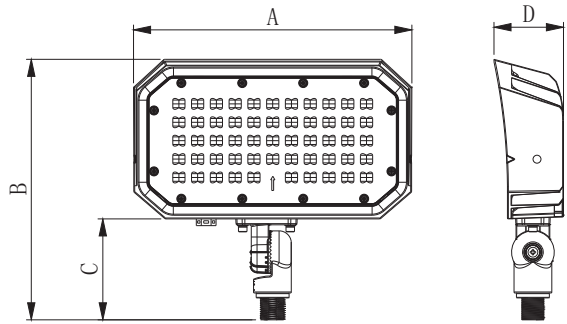

### SPECIFICATION

SKU	HYA-FL-15W-80*110-D-K-50K	HYA-FL-30W-80*110-D-K-50K	HYA-FL-50W-80*110-D-K-50K
MODEL No.	TS-FL0802-15W	TS-FL0803-30W	TS-FL0805-50W
Wattage	15W	30W	50W
Lumens	1950 lm	3600 lm	6000 lm
REPLACES (MH)	70W	100W	150W
Lamp Base Model	LUMILED3030		
Efficiency	> 120 LM/W		
CCT	5000K		
Mounting	Knuckle Mount		
Lighting Angle	80*110°		
CRI	> 70		
Working Temperature	-40 °F ~ +113 °F		
Waterproof Rating	IP65		
Lifetime	50,000 hours		
DLC ID	P424YAFC	PV5AMPIL	PPVQRAOF
PC/Pack	30	20	10
Inner Box	5.51" * 2.2" * 6.46"	7.4" * 2.4" * 7.6"	9.37" * 2.6" * 8.8"
Master Box	17.2" * 11.6" * 13.86"	15.4" * 12.6" * 16.1"	19.4" * 13.9" * 9.64"
Weight (Master Box)	46.96 LB	44.75 LB	36.82 LB

### FEATURE

The slim compact LED Flood Light has die cast aluminum housing, which also acts as a heat sink, designed to ensure high efficiency and abundant cooling by natural convection passive airflow. It is a great replacement for a wide range of security, commercial and residential lighting applications.

### DIMENSIONS

	A	B	C	D
15W	5.1"	6.1"	3.3"	1.8"
30W	7.0"	7.2"	3.3"	2.0"
50W	9.0"	8.4"	2.2"	2.3"