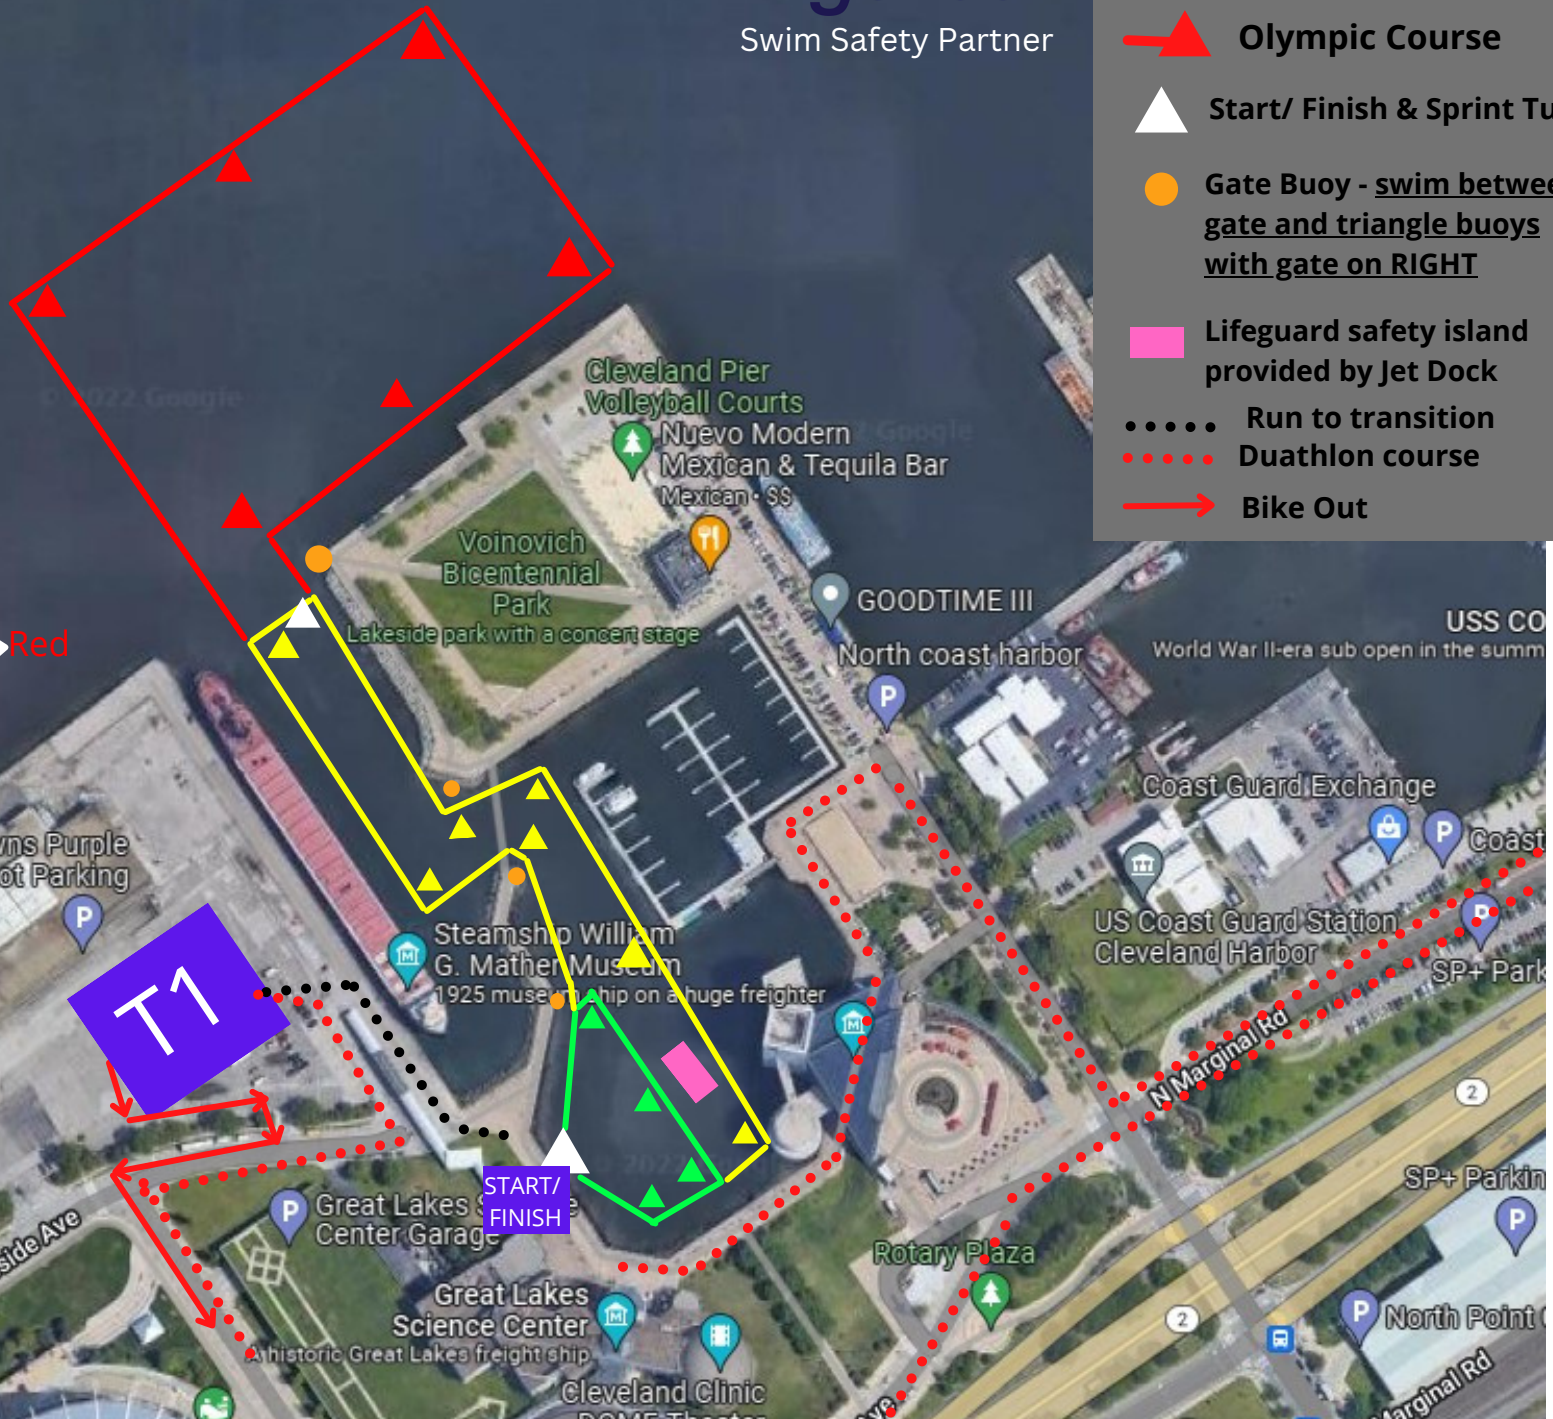

Argonaut
Swim Safety Partner

LEGEND

- Super Sprint Course
- Sprint Course
- Olympic Course
- Start/ Finish & Sprint Turn
- Gate Buoy - swim between gate and triangle buoys with gate on RIGHT
- Lifeguard safety island provided by Jet Dock
- Run to transition
- Duathlon course
- Bike Out

TRANS DIGM
GROUP INC.

Swim Courses

Super Sprint: **Green**

Sprint: **Green** → **Yellow**

Olympic: **Green** → **Yellow** → **Red**

T1

START/ FINISH