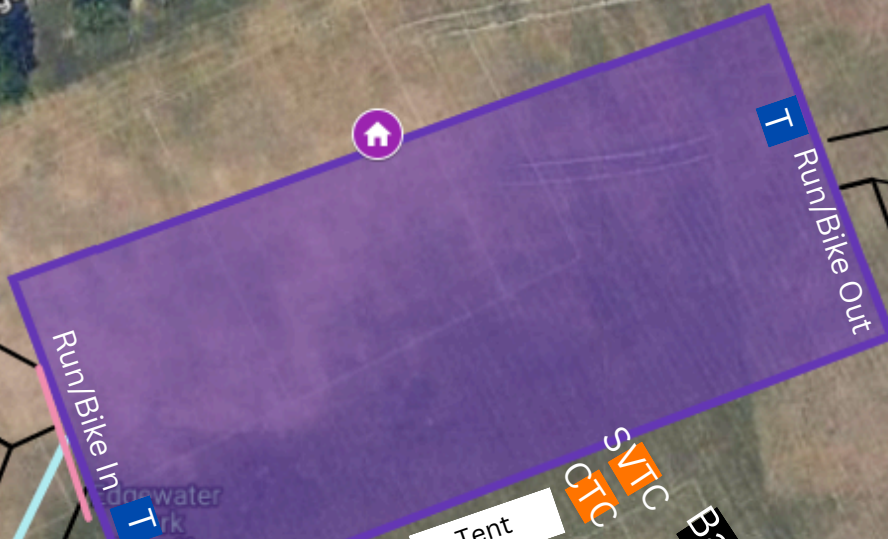

Edgewater Pk Lower Lot Dr

T Run/Bike Out

Run/Bike In T

Tent

CTC

SVTC

Band

VOL Merch KTT

JDRF Recovery Zone

PTS

Olympic Turn Around

Water Water MC Timing

EMS UH Radio

Toilets

Cleveland Memorial Shoreway