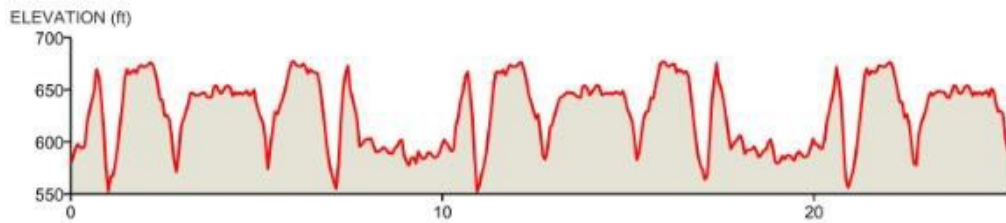

**OLYMPIC TRIATHLON
40K BIKE COURSE – 2 LAPS**

LEGEND

- T1** TRANSITION #1
GREAT LAKES
SCIENCE CENTER*
- T2** TRANSITION #2
EDGEWATER PARK**
- MILEMARKERS
- COURSE DIRECTION

Great Lakes
Science Center*
601 Erieside Ave
Cleveland, OH 44114