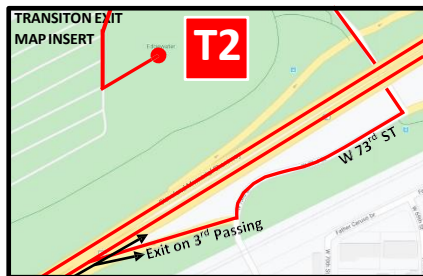

**OLYMPIC TRIATHLON
40K BIKE COURSE – 2 LAPS**

LEGEND

- T1** TRANSITION #1
GREAT LAKES
SCIENCE CENTER*
- T2** TRANSITION #2
EDGEWATER PARK**
- MILEMARKERS
- COURSE DIRECTION

Great Lakes
Science Center*
601 Erieside Ave
Cleveland, OH 44114

Edgewater Park**
Cleveland, OH 44102