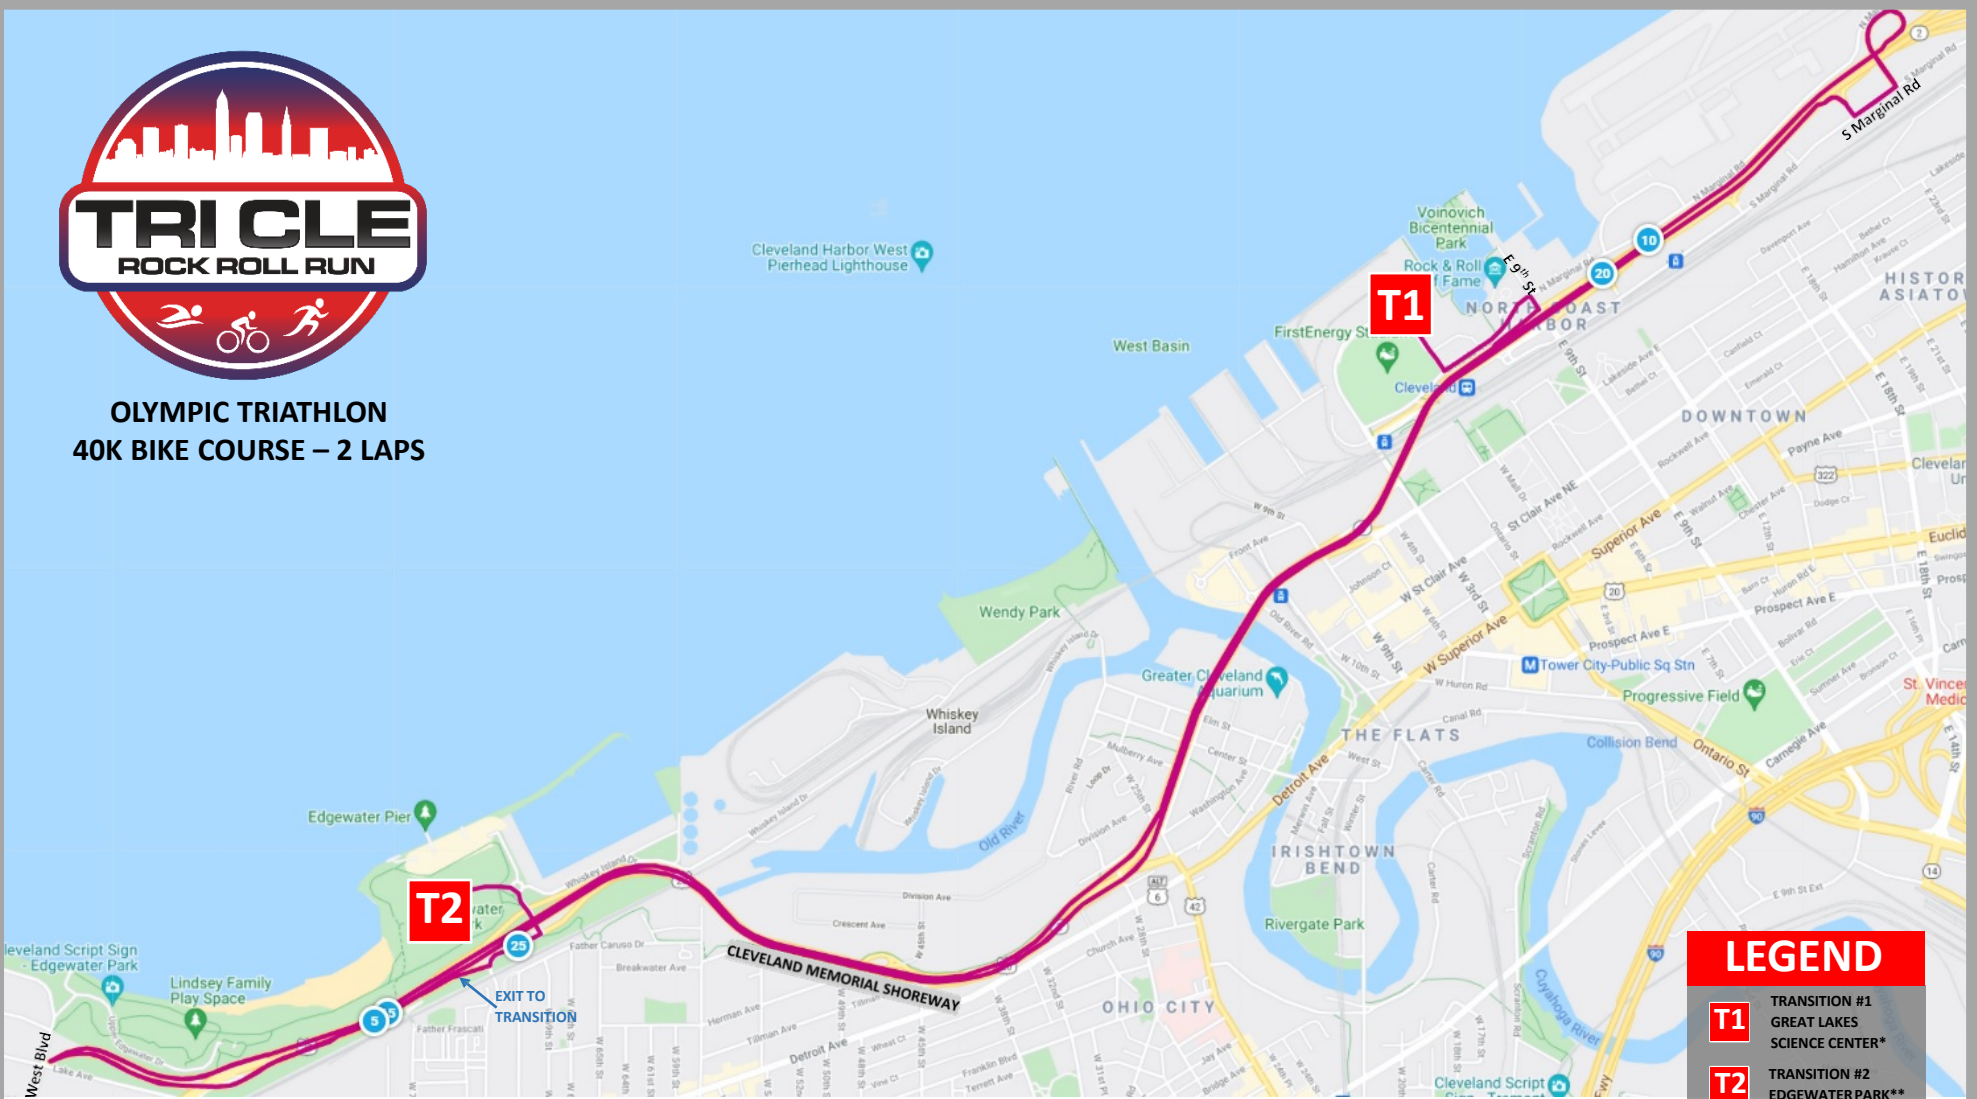

**OLYMPIC TRIATHLON
40K BIKE COURSE – 2 LAPS**

LEGEND

- T1** TRANSITION #1
GREAT LAKES
SCIENCE CENTER*
- T2** TRANSITION #2
EDGEWATER PARK**
- MILEMARKERS
- COURSE DIRECTION

Great Lakes
Science Center*
601 Erieside Ave
Cleveland, OH 44114

Edgewater Park**
Cleveland, OH 44102