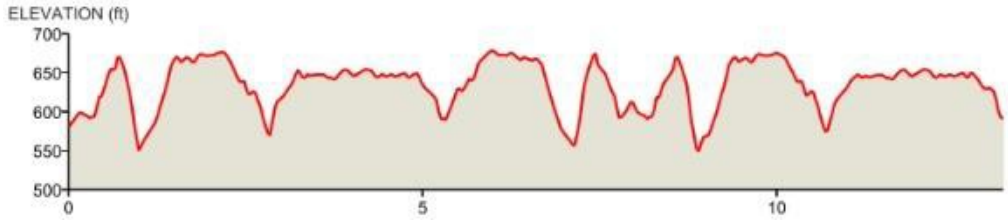

**SPRINT TRIATHLON**  
**20K BIKE COURSE – 1.5 LAPS**

**LEGEND**

- T1** TRANSITION #1  
 GREAT LAKES SCIENCE CENTER\*  
 601 Erieside Ave  
 Cleveland, OH 44114
- T2** TRANSITION #2  
 EDGEWATER PARK\*\*  
 Cleveland, OH 44102
- MILEMARKERS
- COURSE DIRECTION