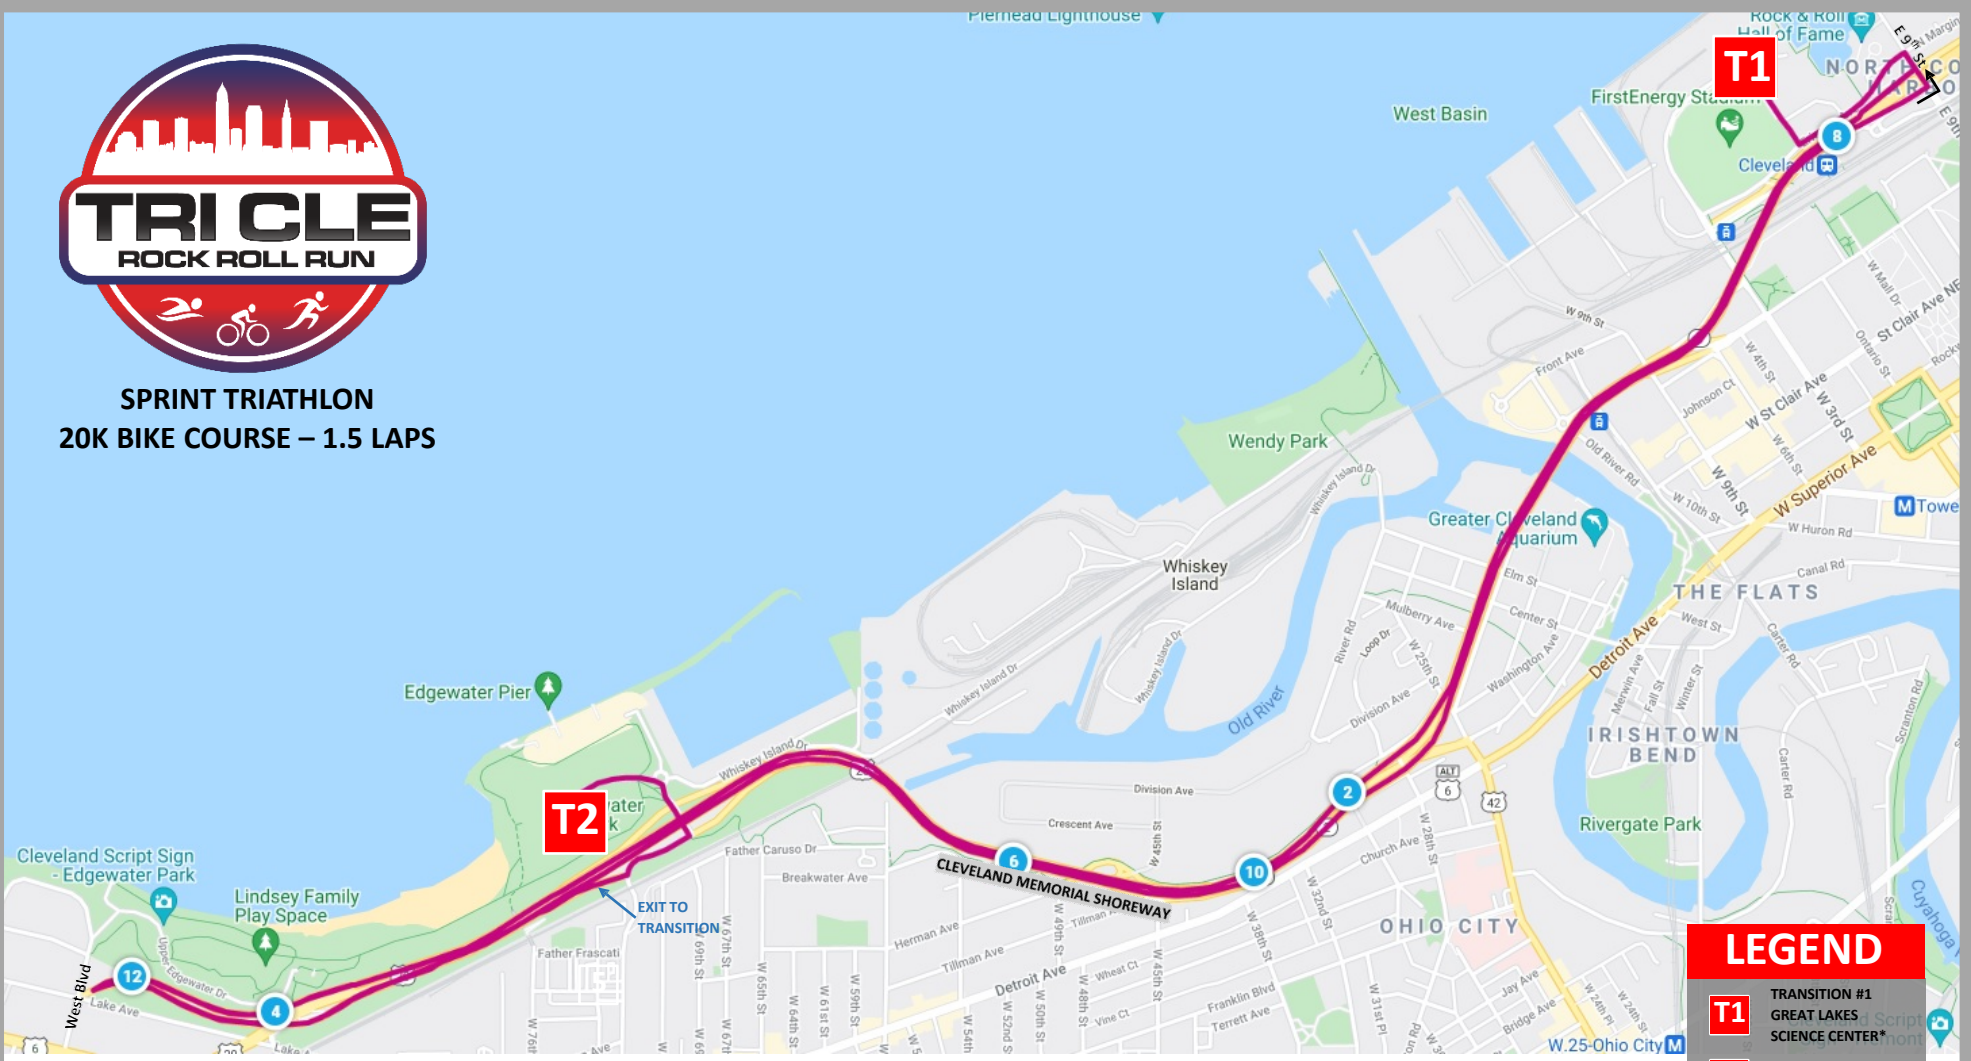

**SPRINT TRIATHLON**  
**20K BIKE COURSE – 1.5 LAPS**

**LEGEND**

- T1** TRANSITION #1  
 GREAT LAKES SCIENCE CENTER\*  
 601 Erieside Ave  
 Cleveland, OH 44114
- T2** TRANSITION #2  
 EDGEWATER PARK\*\*  
 Cleveland, OH 44102
- MILEMARKERS
- COURSE DIRECTION

Great Lakes Science Center\*  
 601 Erieside Ave  
 Cleveland, OH 44114

Edgewater Park\*\*  
 Cleveland, OH 44102