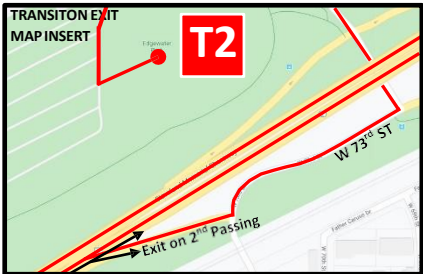

**SPRINT TRIATHLON**  
**20K BIKE COURSE – 1.5 LAPS**

**LEGEND**

- T1** TRANSITION #1  
 GREAT LAKES SCIENCE CENTER\*  
 601 Erieside Ave  
 Cleveland, OH 44114
- T2** TRANSITION #2  
 EDGEWATER PARK\*\*  
 Cleveland, OH 44102
- MILEMARKERS
- COURSE DIRECTION

Great Lakes Science Center\*  
 601 Erieside Ave  
 Cleveland, OH 44114

Edgewater Park\*\*  
 Cleveland, OH 44102