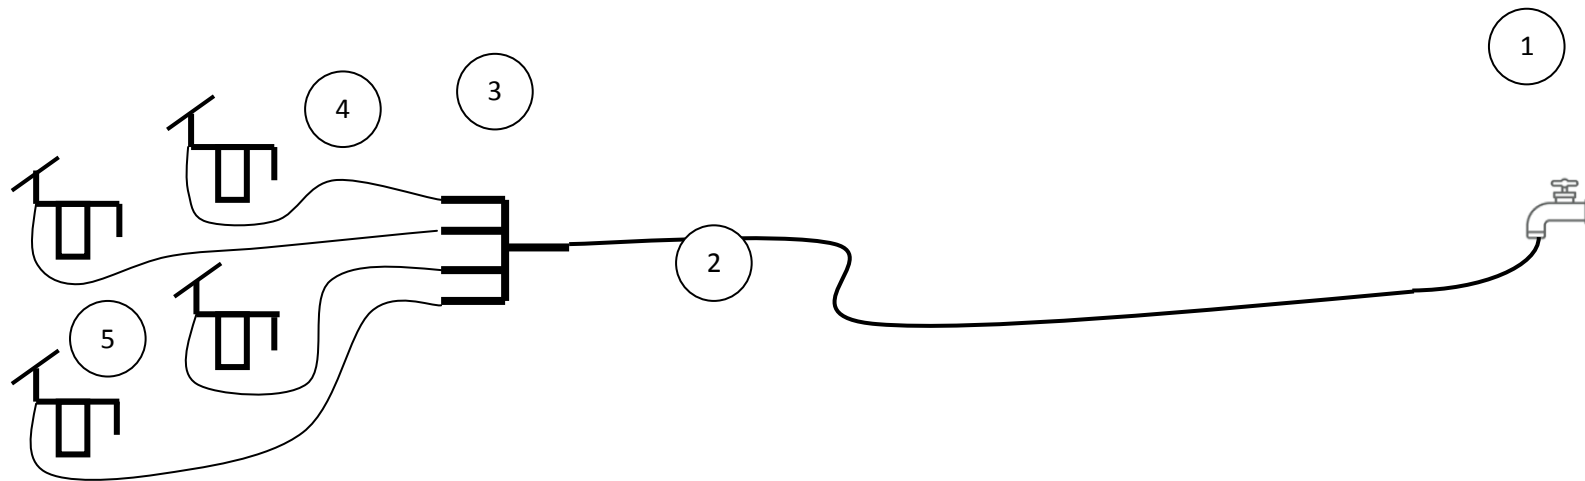

# Rainmaker Bushfire Sprinklers Garden Tap System

- |                |   |                                |
|----------------|---|--------------------------------|
| Discharge Line | { | 1 – Garden Tap                 |
|                |   | 2 – ½" or 12mm PVC Garden hose |
|                |   | 3– Manifolds / Splitter        |
| Sprinklers     | { | 4 – ½" or 12mm PVC Garden hose |
|                |   | 5 – DA Rainmakers              |