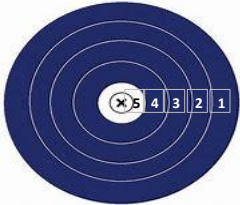

Winter League Score Card 2020 - 2021

Name:

Style:

Month:

Date:

End No.	Score per Arrow					X Count	Target Score	Running Score
	1	2	3	4	5			
1								
2								
3								
4								
5								
6								
7								
8								
9								
10								
11								
12								
Total Score								