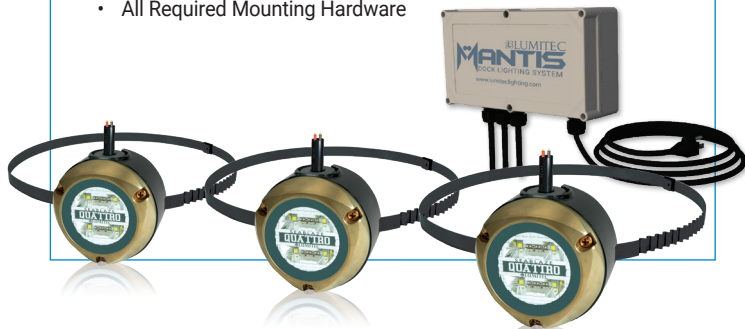

## Nautilus Surface Mount Piling Light

Small, clean, and versatile, Nautilus is perfect for pilings, posts, pathways, and wall-wash applications. Surface mountable and available in a polished 316 stainless steel or polished bronze finish. Choose from warm white or RGBW full-color output. Compatible with Mantis and Kraken systems (IP67 compliant).

- Choose a convenient Plug 'N' Play kit or build your own completely custom system.
- Leverages the technology and experience of our market-leading SeaBlaze series of underwater lights.
- 2,000-6,000 lumens output per light available.
- PLI enabled - Poco compatible (Kraken system only).
- Innovative zip mount universal mounting system.

### MANTIS KIT LIGHT

Output: Spectrum  
 Lumens: 2000+  
 Voltage: 10-30vDC  
 12vDC Amps: 2.1A  
 24vDC Amps: 1.1A  
 CCT: 6500K  
 CRI: 70+

SKU	DESCRIPTION	Color Output
101525	Mantis Dock Light Kit (3-lights)	Spectrum
101526	Mantis Dock Light Add-on Light	Spectrum
101527	Mantis Dock Light 50' Cable Extension	N/A

### What is included in the Mantis kit:

- 3 Full-Color RGBW Dock Lights with integrated 25' cable
- Innovative zip-mount universal light mounting system
- AC to DC Power Supply in weatherproof enclosure
- All Required Mounting Hardware