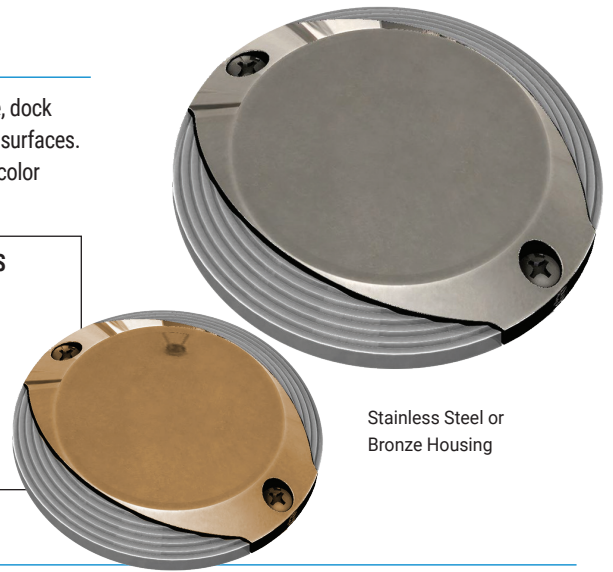

Stainless Steel or Bronze Housing

Perimeter Light

With more than 1,000 true lumens and an optical system designed to spread light wide and evenly, the Perimeter light is uniquely suited as a docking light or for even perimeter illumination. Aluminum housing and impact-resistant plastic window means years of trouble free service even in waterfront environments

SKU	FINISH	COLOR OUTPUT	CRI	CCT	VOLTAGE	12VDC	24VDC	LUMENS
101475	White	White Non-Dimming (Non TTP)	70+	5000	10-30vDC	1.3A	600mA	1000
101476	White	White Dimming, Blue Dimming	70+	5000	10-30vDC	1.3A	600mA	1000
101399	Black	White Non-Dimming (Non TTP)	70+	5000	10-30vDC	1.3A	600mA	1000
101400	Black	White Dimming, Blue Dimming	70+	5000	10-30vDC	1.3A	600mA	1000