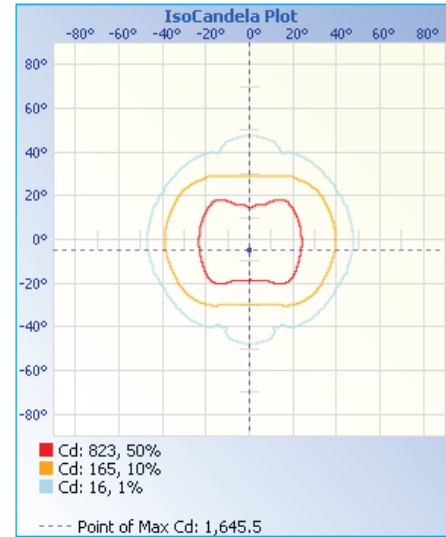

Specifications:

Lumens:	1000+ (white)
CCT:	5000K
CRI:	70+
Voltage:	10-30vDC
Rated Watts:	16
IP Rating	IP67
Housing	Die-Cast Aluminum

Key Features:

- One of the most popular spreader lights on the market.
- Completely water sealed and IP67 compliant.
- Easy Installation – simple 2-wire hook up.
- Light and versatile with various mounting options.
- Constructed of marine grade die-cast aluminum and heat tempered glass.
- Over 2,000+ hour of rigorous ASTM-B-117 Salt Spray Chamber testing.
- Proudly designed and manufactured in the USA.
- 3 Year warranty on all Lumitec products.

* Lumens, CRI & CCT applies only to white light.

† Integrating sphere measured lumens within 1 minute of initial startup

Features:

Lumen Output

Third Party Dimmer

Color Match Commitment

2-Wire Hookup

3 Year Warranty

Certifications:

IP Rated

European Conformity

Ph. + (561) 272-9840 | lumiteclighting.com

Beam Pattern:

CapreraLT - LED Flood/Spreader Light

CapreraLT- Flood Pattern

Illuminance at a Distance			
	Center Beam fc	Beam Width	
4.3ft	81.5 fc	2.5 ft	3.7 ft
8.7ft	19.9 fc	5.1 ft	7.5 ft
13.0ft	8.91 fc	7.6 ft	11.2 ft
17.3ft	5.03 fc	10.2 ft	15.0 ft
21.7ft	3.20 fc	12.7 ft	18.8 ft
26.0ft	2.23 fc	15.3 ft	22.5 ft

■ Vert. Spread: 32.7°
■ Horiz. Spread: 46.7°

Illuminance at Distance

Iso Candela Plot

Dimensions:

- Width: 4.49in (11.41cm)
- Height: 1.98in (5.05 cm)
- Depth: 2.58in (6.55cm)