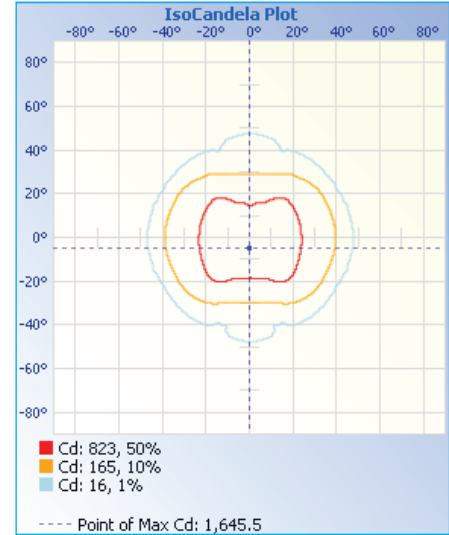

\* Lumens, CRI & CCT applies only to white light.

† Integrating sphere measured lumens within 1 minute of initial startup

#### Certifications:

IP Rated

European Conformity

Ph. + (561) 272-9840 | lumiteclighting.com

**Beam Pattern:**

**CapriLT - LED Flood/Spreader Light**

**CapriLT- Flood Pattern**

Illuminance at a Distance			
	Center Beam fc	Beam Width	
4.3ft	81.5 fc	2.5 ft	3.7 ft
8.7ft	19.9 fc	5.1 ft	7.5 ft
13.0ft	8.91 fc	7.6 ft	11.2 ft
17.3ft	5.03 fc	10.2 ft	15.0 ft
21.7ft	3.20 fc	12.7 ft	18.8 ft
26.0ft	2.23 fc	15.3 ft	22.5 ft

■ Vert. Spread: 32.7°  
■ Horiz. Spread: 46.7°

Illuminance at Distance

Iso Candela Plot

**Dimensions:**

- Width: 4.94in (12.56cm)
- Height: 1.75in (4.44 cm)
- Depth: 1.57in (3.98cm)