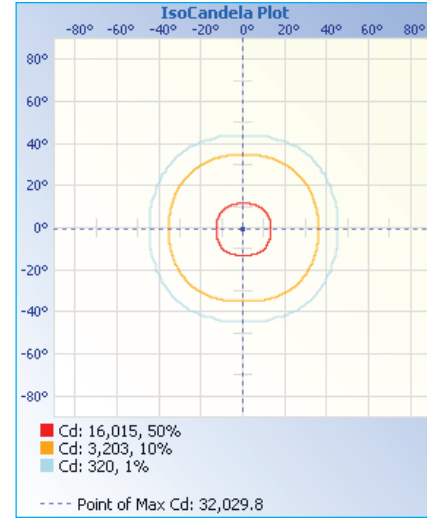

Flush Mount

101348	White Dimming	White	70+	5000	10-30vDC	10A	5A	12000
--------	---------------	-------	-----	------	----------	-----	----	-------

* Lumens, CRI & CCT applies only to white light.

† Integrating sphere measured lumens within 1 minute of initial startup

Certifications:

IP Rated

European Conformity

Ph. + (561) 272-9840 | lumiteclighting.com

Beam Pattern:

Maxillume h120 - LED FloodLight

Maxillume h120- Flood Pattern

	Illuminance at a Distance		
	Center Beam fc	Beam Width	
8.3ft	463 fc	3.6 ft	3.9 ft
16.7ft	114 fc	7.2 ft	7.8 ft
25.0ft	51.1 fc	10.8 ft	11.6 ft
33.3ft	28.8 fc	14.4 ft	15.5 ft
41.7ft	18.4 fc	18.0 ft	19.4 ft
50.0ft	12.8 fc	21.6 ft	23.2 ft

■ Vert. Spread: 24.3°
■ Horiz. Spread: 26.2°

Illuminance at Distance

Iso Candela Plot

Dimensions:

- Width: 7.98in (20.26cm)
- Height: 5.96in (15.13 cm)
- Depth: 2.78in (7.06cm)