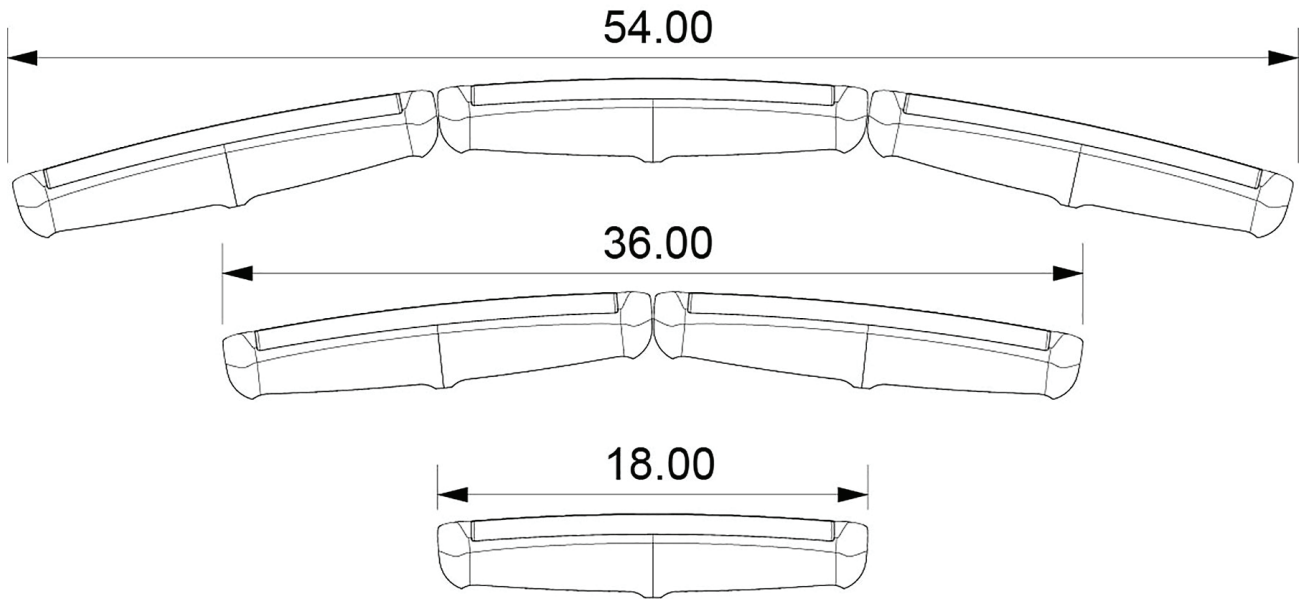

Razor Light Bar

Sleek. Streamlined. Powerful. Razor is the World's FIRST flush-mount light bar. Designed to be easily integrated into most existing hardtop, arch, and pilothouse designs – typically with only minor modification to production tooling. 10,000 night-piercing lumens with a streamline low profile. Razor's thermally-vented design allows OEMs to avoid the overheating and subsequent damage to hardtops that can be caused by enclosing other manufacturer's light bars in a 'pod'. Available in a surface-mount configuration, which mounts directly to un-modified hardtop surfaces and allows for an equally clean look and similar thermal performance. Available with a flood or spot beam pattern to ensure the light goes where you need it most.

Key Features:

- Over 10,000+ lumens output (dimmable).
- Available with two beam patterns (spot or flood).
- PLI Enabled (Poco System Compatible).
- Completely water sealed and IP67 compliant.
- Easy Installation – molded in or surface mountable.
- One of the lowest light bar profiles on the market.
- Constructed of marine grade powder coated cast aluminum.
- Designed for salt water environments with over 2,000+ hour of rigorous ASTM-B-117 Salt Spray Chamber testing.
- Proudly designed and manufactured in the USA.
- 3 Year warranty on all Lumitec products.

[†] Integrating sphere measured lumens within 1 minute of initial startup

Features:

Certifications:

Configurations:

Razor - LED Light Bar

Dimensions:

Width: 18.45in (46.85cm)

Height: 1.65in (4.18cm)

Depth: 3.63in (9.22cm)

Beam Pattern:

Razor - LED Light Bar

Razor - Flood Pattern

Illuminance at a Distance			
	Center Beam fc	Beam Width	
16.7ft	33.5 fc	15.1 ft	29.5 ft
33.3ft	8.42 fc	30.0 ft	58.8 ft
50.0ft	3.73 fc	45.1 ft	88.2 ft
66.7ft	2.10 fc	60.2 ft	117.7 ft
83.3ft	1.35 fc	75.1 ft	147.0 ft
100.0ft	0.93 fc	90.2 ft	176.5 ft