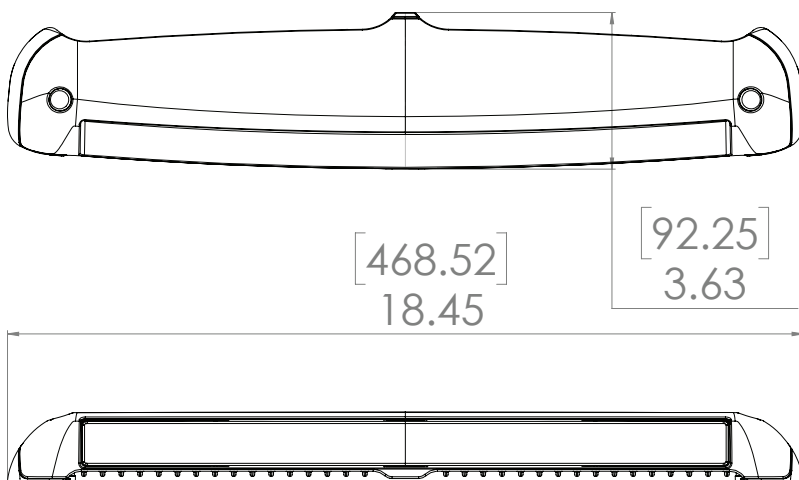

Key Features:

- Over 10,000+ lumens output (dimmable).
- Available with two beam patterns (spot or flood).
- PLI Enabled (Poco System Compatible).
- Completely water sealed and IP67 compliant.
- Easy Installation – molded in or surface mountable.
- One of the lowest light bar profiles on the market.
- Constructed of marine grade powder coated cast aluminum.
- Designed for salt water environments with over 2,000+ hour of rigorous ASTM-B-117 Salt Spray Chamber testing.
- Proudly designed and manufactured in the USA.
- 3 Year warranty on all Lumitec products.

[†] Integrating sphere measured lumens within 1 minute of initial startup

Features:

Certifications:

Configurations:

Razor - LED Light Bar

Dimensions:

Width: 18.45in (46.85cm)

Height: 1.65in (4.18cm)

Depth: 3.63in (9.22cm)

Beam Pattern:

Razor - LED Light Bar

Razor - Flood Pattern

Illuminance at a Distance			
	Center Beam fc	Beam Width	
16.7ft	33.5 fc	15.1 ft	29.5 ft
33.3ft	8.42 fc	30.0 ft	58.8 ft
50.0ft	3.73 fc	45.1 ft	88.2 ft
66.7ft	2.10 fc	60.2 ft	117.7 ft
83.3ft	1.35 fc	75.1 ft	147.0 ft
100.0ft	0.93 fc	90.2 ft	176.5 ft

■ Vert. Spread: 48.6°
■ Horiz. Spread: 82.9°

Illuminance at Distance

Iso Candela Plot

Razor - Spot Pattern

Illuminance at a Distance			
	Center Beam fc	Beam Width	
16.7ft	280 fc	4.8 ft	4.8 ft
33.3ft	70.5 fc	9.6 ft	9.6 ft
50.0ft	31.3 fc	14.4 ft	14.5 ft
66.7ft	17.6 fc	19.3 ft	19.3 ft
83.3ft	11.3 fc	24.1 ft	24.1 ft
100.0ft	7.82 fc	28.9 ft	28.9 ft