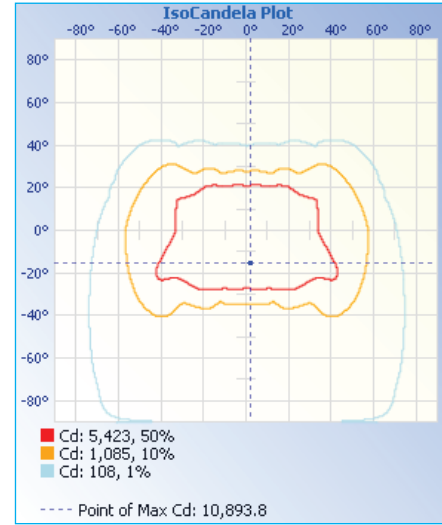

[†] Integrating sphere measured lumens within 1 minute of initial startup

Features:

Certifications:

Configurations:

Razor - LED Light Bar

Dimensions:

Width: 18.45in (46.85cm)

Height: 1.65in (4.18cm)

Depth: 3.63in (9.22cm)

Beam Pattern:

Razor - LED Light Bar

Razor - Flood Pattern

Illuminance at a Distance			
	Center Beam fc	Beam Width	
16.7ft	33.5 fc	15.1 ft	29.5 ft
33.3ft	8.42 fc	30.0 ft	58.8 ft
50.0ft	3.73 fc	45.1 ft	88.2 ft
66.7ft	2.10 fc	60.2 ft	117.7 ft
83.3ft	1.35 fc	75.1 ft	147.0 ft
100.0ft	0.93 fc	90.2 ft	176.5 ft

■ Vert. Spread: 48.6°
■ Horiz. Spread: 82.9°

Illuminance at Distance

Iso Candela Plot

Razor - Spot Pattern

Illuminance at a Distance			
	Center Beam fc	Beam Width	
16.7ft	280 fc	4.8 ft	4.8 ft
33.3ft	70.5 fc	9.6 ft	9.6 ft
50.0ft	31.3 fc	14.4 ft	14.5 ft
66.7ft	17.6 fc	19.3 ft	19.3 ft
83.3ft	11.3 fc	24.1 ft	24.1 ft
100.0ft	7.82 fc	28.9 ft	28.9 ft

■ Vert. Spread: 16.4°
■ Horiz. Spread: 16.5°

Illuminance at Distance

Iso Candela Plot