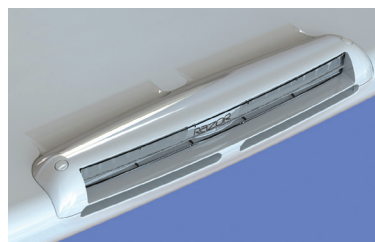

Razor Light Bar

Sleek. Streamlined. Powerful. Razor is the World's FIRST flush-mount light bar. Designed to be easily integrated into most existing hardtop, arch, and pilothouse designs – typically with only minor modification to production tooling. 10,000 night-piercing lumens with a streamline low profile. Razor's thermally-vented design allows OEMs to avoid the overheating and subsequent damage to hardtops that can be caused by enclosing other manufacturer's light bars in a 'pod'. Available in a surface-mount configuration, which mounts directly to un-modified hardtop surfaces and allows for an equally clean look and similar thermal performance. Available with a flood or spot beam pattern to ensure the light goes where you need it most.

Key Features:

- Over 10,000+ lumens output (dimmable).
- Available with two beam patterns (spot or flood).
- PLI Enabled (Poco System Compatible).
- Completely water sealed and IP67 compliant.
- Easy Installation – molded in or surface mountable.
- One of the lowest light bar profiles on the market.
- Constructed of marine grade powder coated cast aluminum.
- Designed for salt water environments with over 2,000+ hour of rigorous ASTM-B-117 Salt Spray Chamber testing.
- Proudly designed and manufactured in the USA.
- 3 Year warranty on all Lumitec products.

[†] Integrating sphere measured lumens within 1 minute of initial startup

Features:

Certifications:

Configurations:

Razor - LED Light Bar

Dimensions:

Width: 18.45in (46.85cm)

Height: 1.65in (4.18cm)