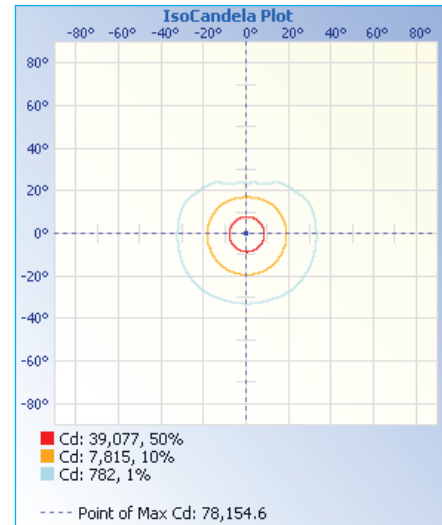

[†] Integrating sphere measured lumens within 1 minute of initial startup

Features:

Certifications:

Configurations:

Razor - LED Light Bar

Dimensions:

Width: 18.45in (46.85cm)

Height: 1.65in (4.18cm)

Depth: 3.63in (9.22cm)

Beam Pattern:

Razor - LED Light Bar

Razor - Flood Pattern

Illuminance at a Distance			
	Center Beam fc	Beam Width	
16.7ft	33.5 fc	15.1 ft	29.5 ft
33.3ft	8.42 fc	30.0 ft	58.8 ft
50.0ft	3.73 fc	45.1 ft	88.2 ft
66.7ft	2.10 fc	60.2 ft	117.7 ft
83.3ft	1.35 fc	75.1 ft	147.0 ft
100.0ft	0.93 fc	90.2 ft	176.5 ft

■ Vert. Spread: 48.6°
■ Horiz. Spread: 82.9°

Illuminance at Distance

Iso Candela Plot

Razor - Spot Pattern

Illuminance at a Distance			
	Center Beam fc	Beam Width	
16.7ft	280 fc	4.8 ft	4.8 ft
33.3ft	70.5 fc	9.6 ft	9.6 ft
50.0ft	31.3 fc	14.4 ft	14.5 ft
66.7ft	17.6 fc	19.3 ft	19.3 ft
83.3ft	11.3 fc	24.1 ft	24.1 ft
100.0ft	7.82 fc	28.9 ft	28.9 ft

■ Vert. Spread: 16.4°
■ Horiz. Spread: 16.5°

Illuminance at Distance

Iso Candela Plot