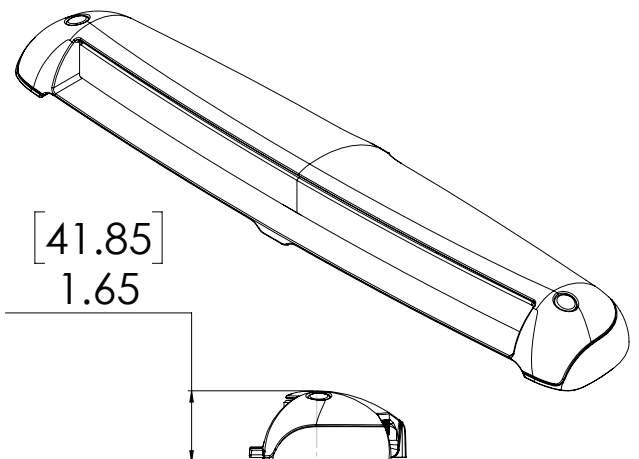

Razor Light Bar

Sleek. Streamlined. Powerful. Razor is the World's FIRST flush-mount light bar. Designed to be easily integrated into most existing hardtop, arch, and pilothouse designs – typically with only minor modification to production tooling. 10,000 night-piercing lumens with a streamline low profile. Razor's thermally-vented design allows OEMs to avoid the overheating and subsequent damage to hardtops that can be caused by enclosing other manufacturer's light bars in a 'pod'. Available in a surface-mount configuration, which mounts directly to un-modified hardtop surfaces and allows for an equally clean look and similar thermal performance. Available with a flood or spot beam pattern to ensure the light goes where you need it most.

Key Features:

- Over 10,000+ lumens output (dimmable).
- Available with two beam patterns (spot or flood).
- PLI Enabled (Poco System Compatible).
- Completely water sealed and IP67 compliant.
- Easy Installation – molded in or surface mountable.
- One of the lowest light bar profiles on the market.
- Constructed of marine grade powder coated cast aluminum.
- Designed for salt water environments with over 2,000+ hour of rigorous ASTM-B-117 Salt Spray Chamber testing.
- Proudly designed and manufactured in the USA.
- 3 Year warranty on all Lumitec products.

[†] Integrating sphere measured lumens within 1 minute of initial startup

Features:

Certifications:

Configurations:

Razor - LED Light Bar

Dimensions:

Width: 18.45in (46.85cm)

Height: 1.65in (4.18cm)

Depth: 3.63in (9.22cm)

Beam Pattern:

Razor - LED Light Bar

Razor - Flood Pattern

Illuminance at a Distance			
	Center Beam fc	Beam Width	
16.7ft	33.5 fc	15.1 ft	29.5 ft
33.3ft	8.42 fc	30.0 ft	58.8 ft
50.0ft	3.73 fc	45.1 ft	88.2 ft
66.7ft	2.10 fc	60.2 ft	117.7 ft
83.3ft	1.35 fc	75.1 ft	147.0 ft
100.0ft	0.93 fc	90.2 ft	176.5 ft