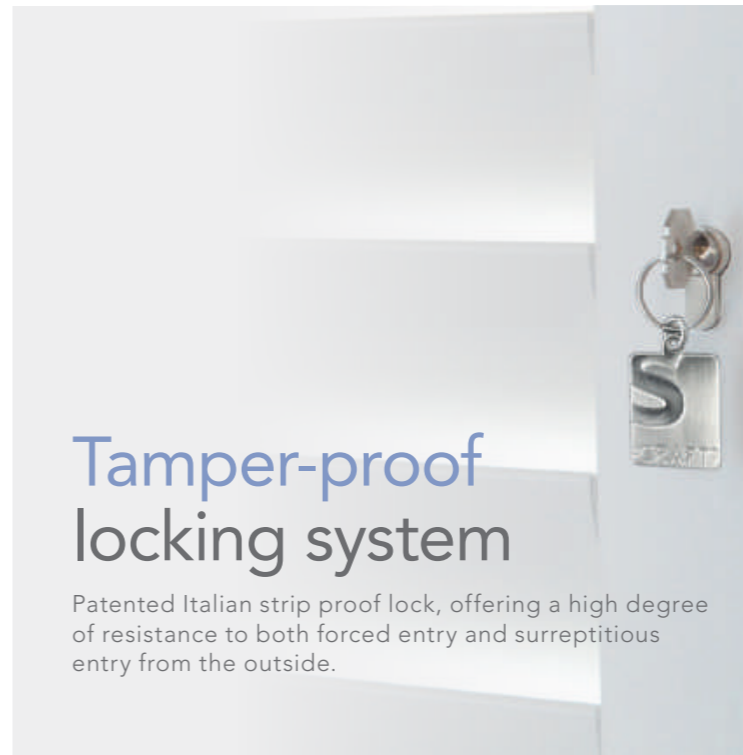

Tamper-proof locking system

Patented Italian strip proof lock, offering a high degree of resistance to both forced entry and surreptitious entry from the outside.

THE ULTIMATE IN SECURITY AND STYLE

Delivering safety and style in equal measures. Portchester offers an additional layer of window protection if you want to enhance security, but don't wish to compromise on elegance.