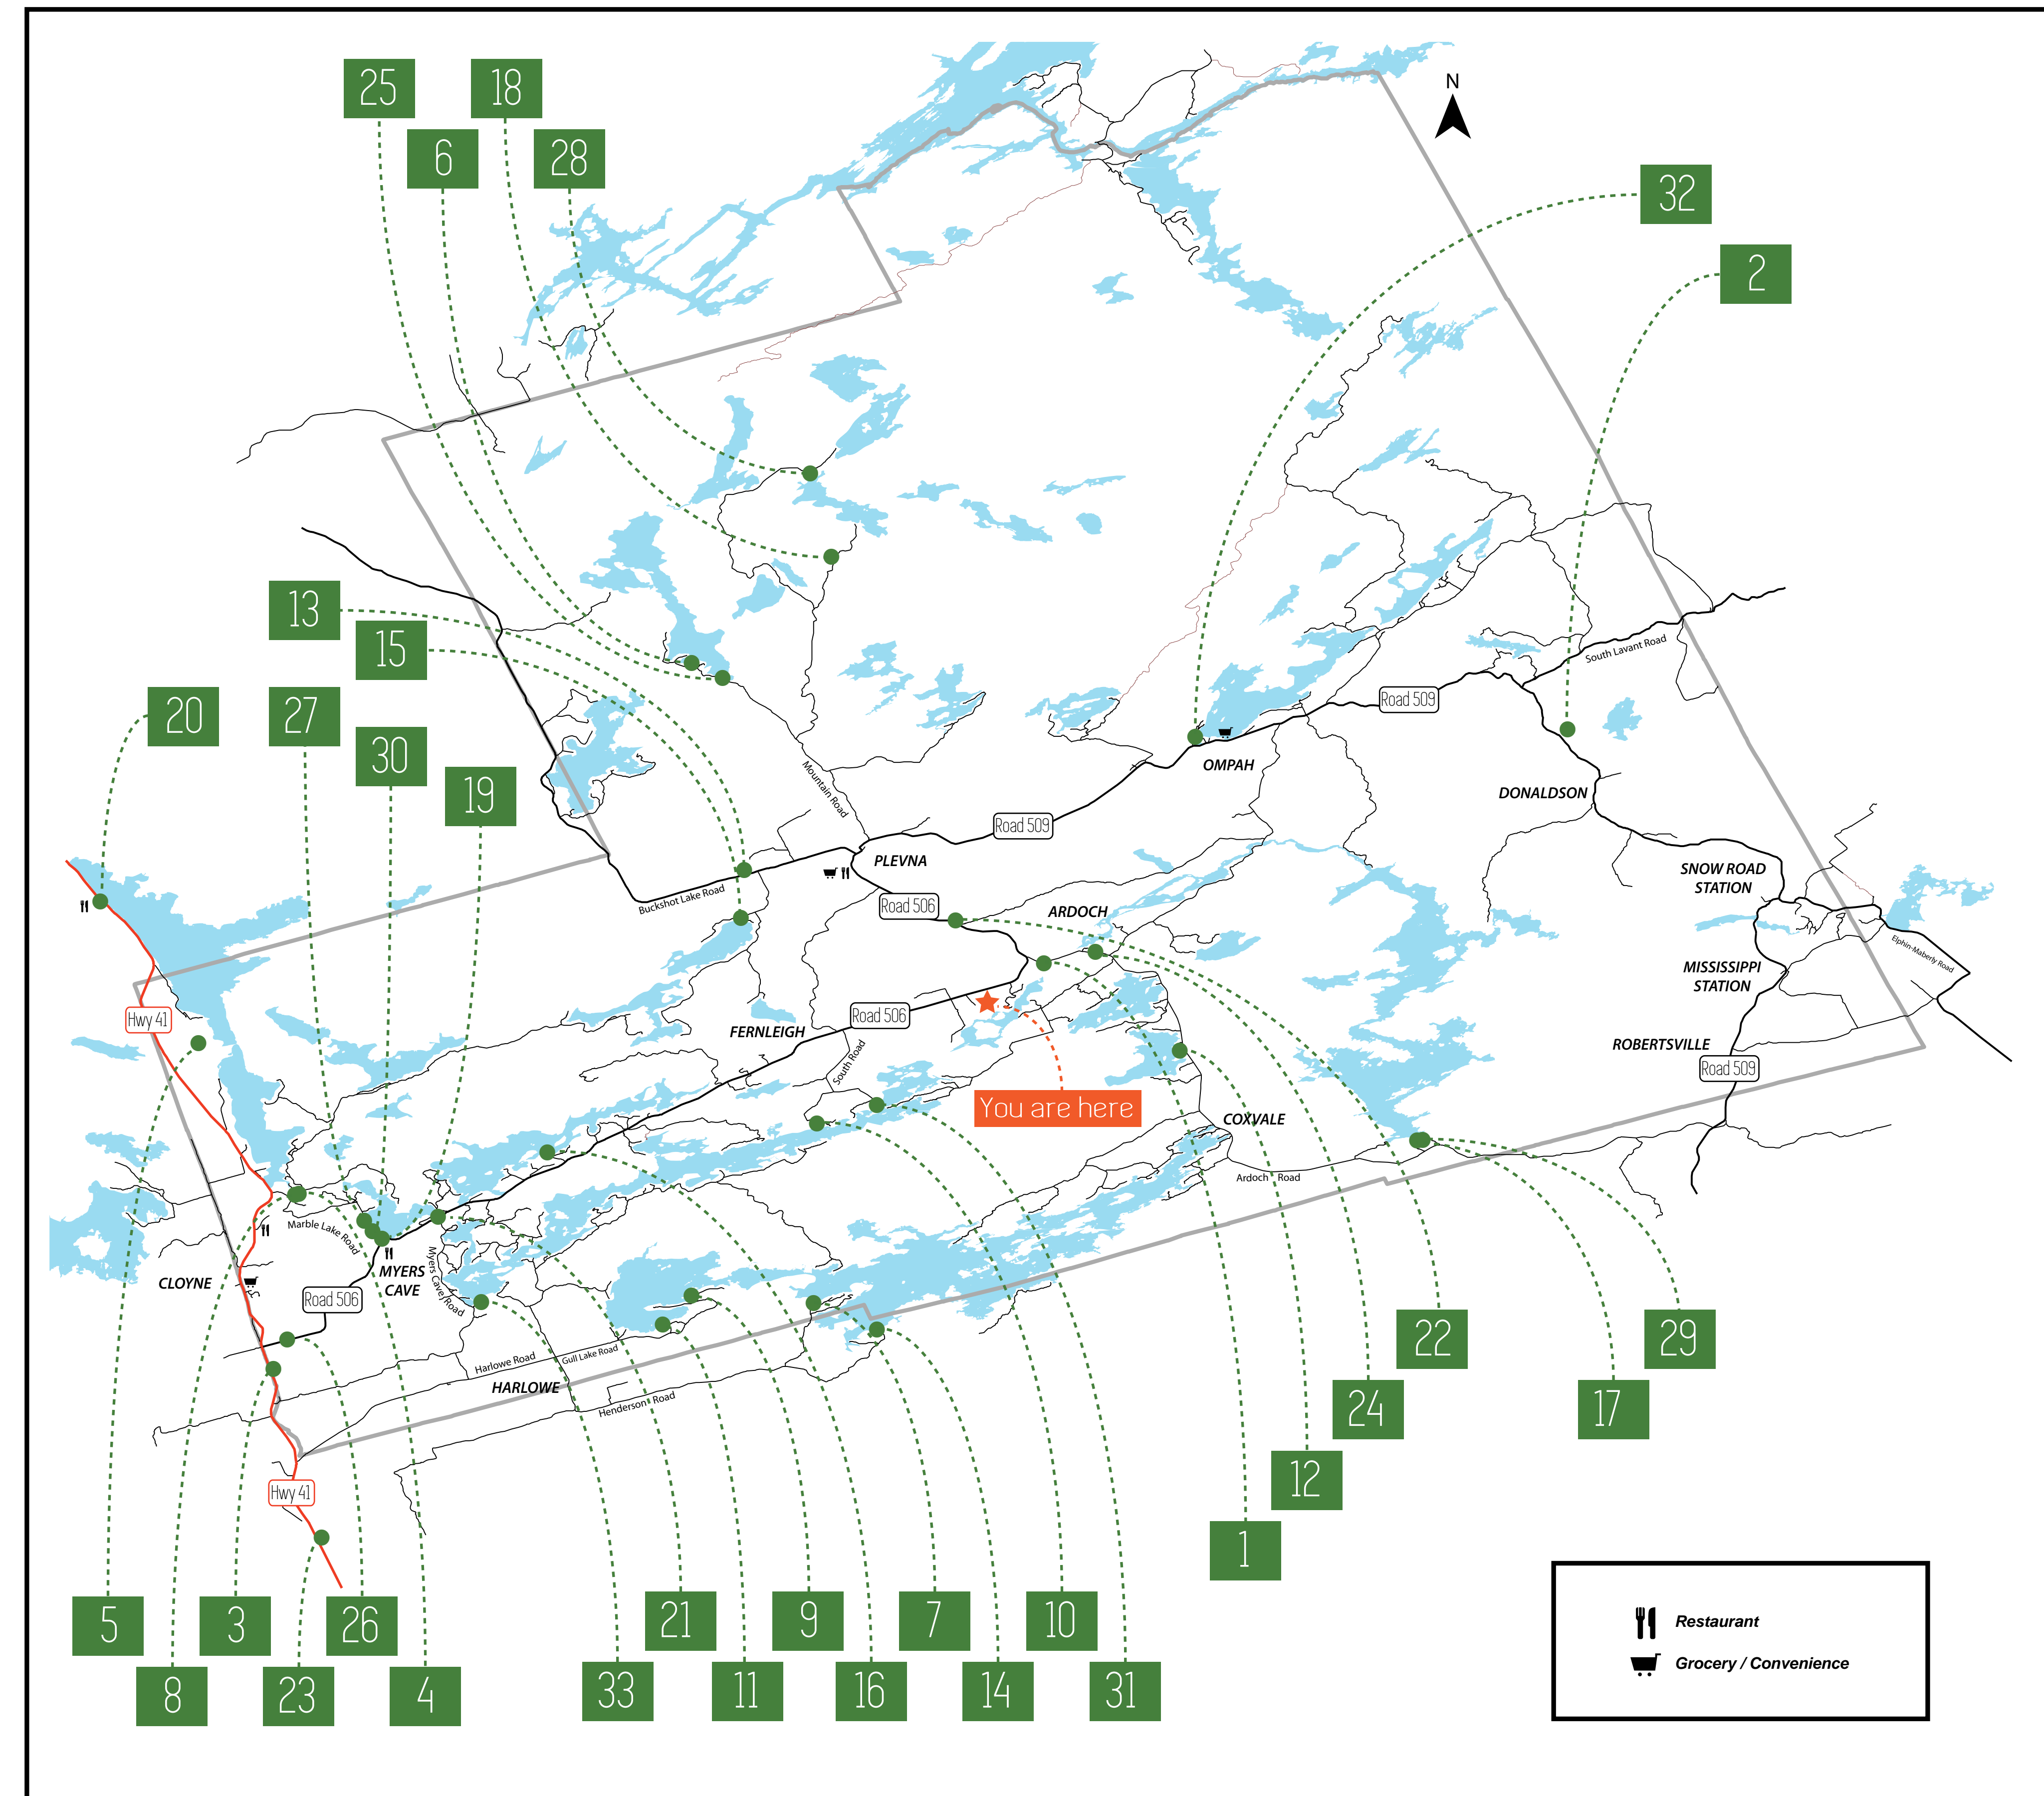

Restaurant
Grocery / Convenience

Scan the QR code with your mobile device to be linked to a mobile web mapping application of accommodations, restaurants, and convenience stores in North Frontenac. Alternatively, visit gis.northfrontenac.com and find the "Local Amenities" application. Web maps such as this one consume data on your cellular plan. If this concerns you, just save this web link for use when you are connected to WiFi.

Please check local accommodation provider's availability prior to your visit to ensure accommodations are available to satisfy your needs for an exciting vacation.