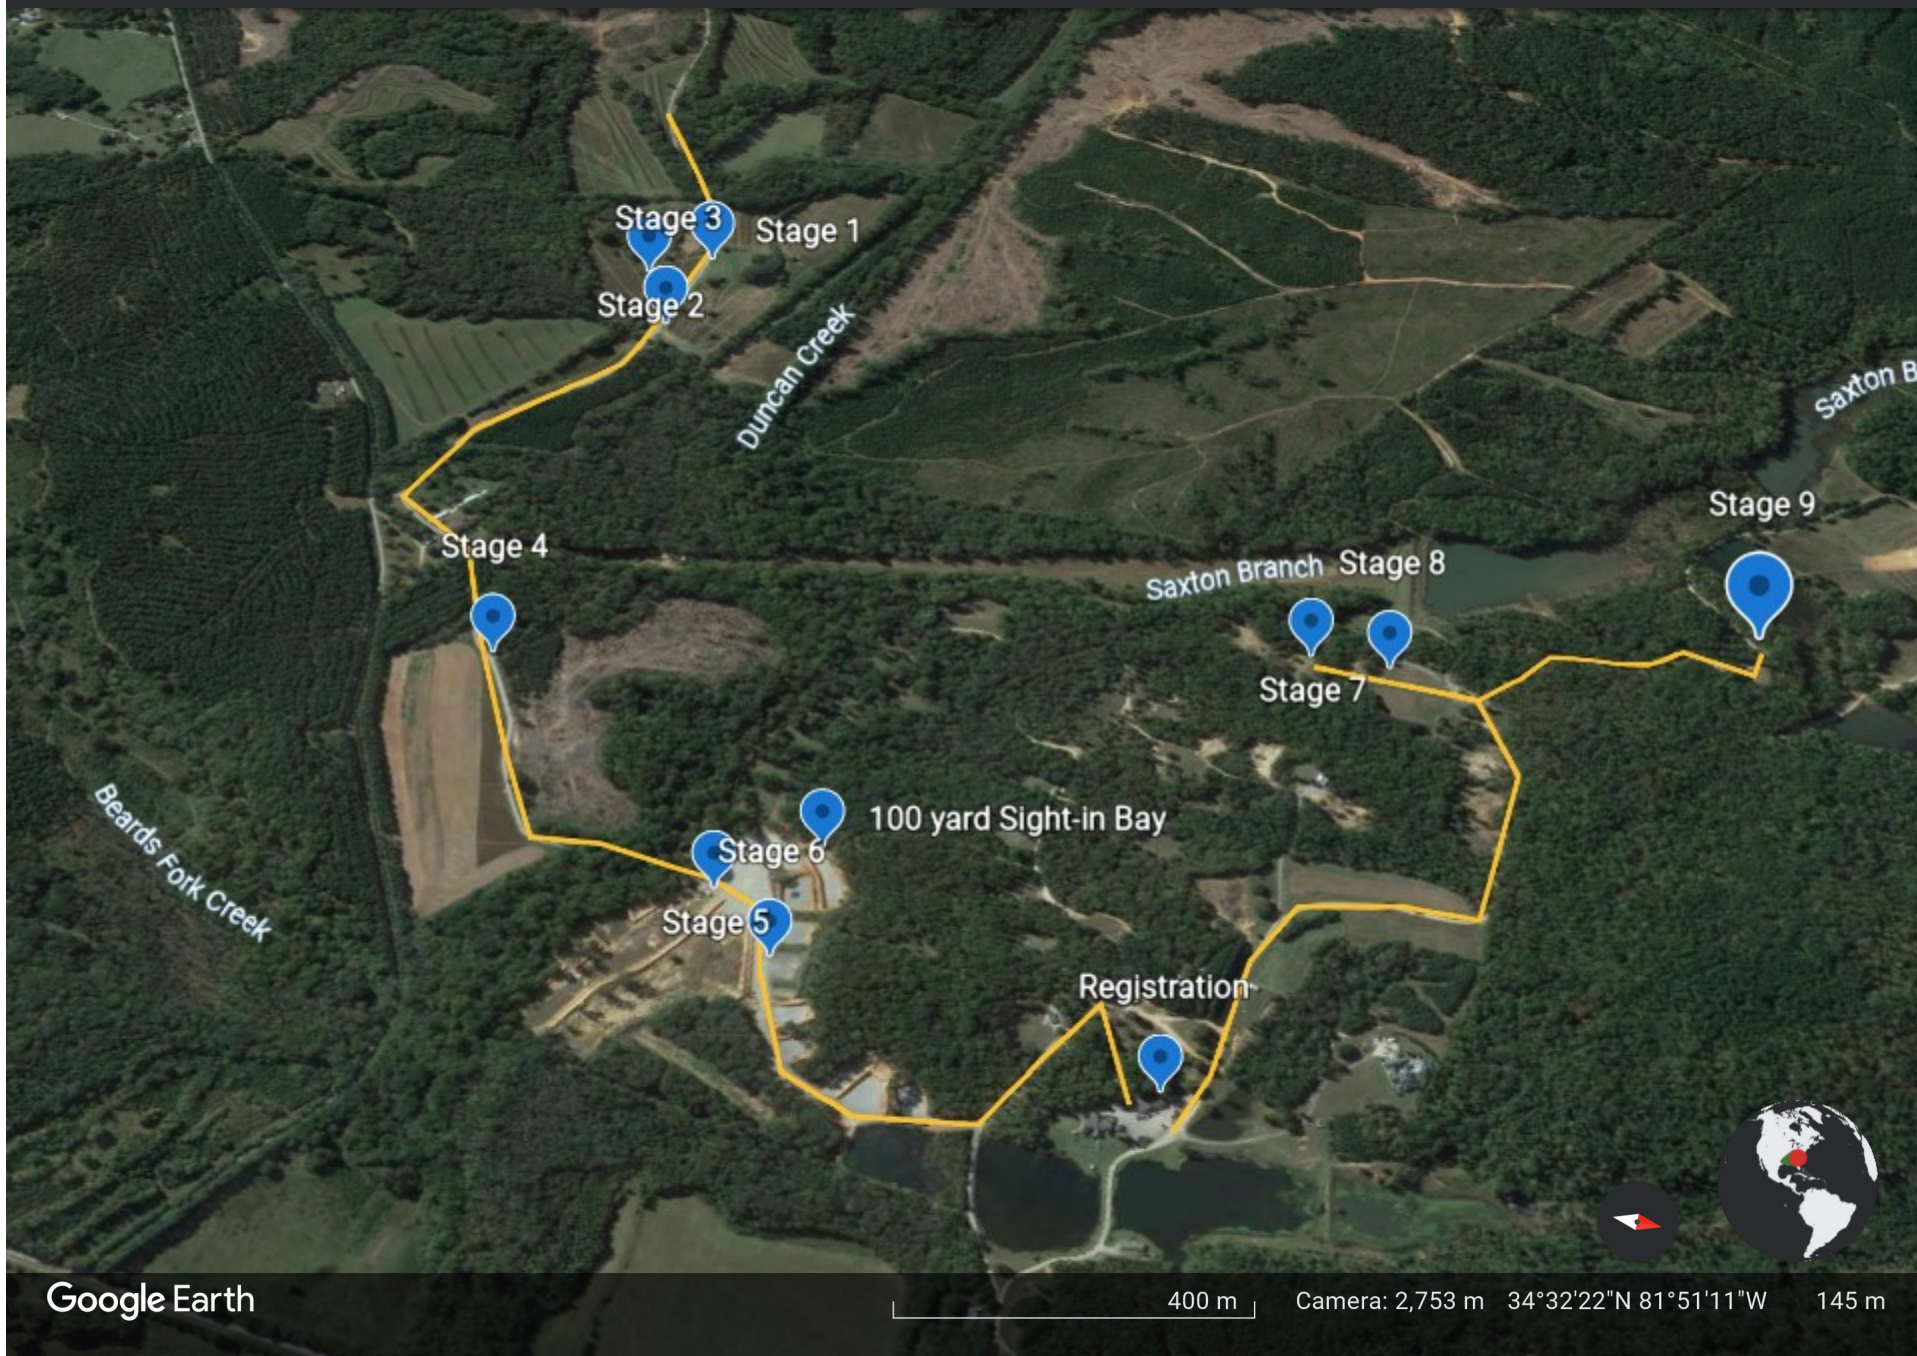

You are currently running an experimental version of Earth.

[Learn more](#)

[Send feedback](#)

Google Earth

400 m

Camera: 2,753 m 34°32'22"N 81°51'11"W

145 m