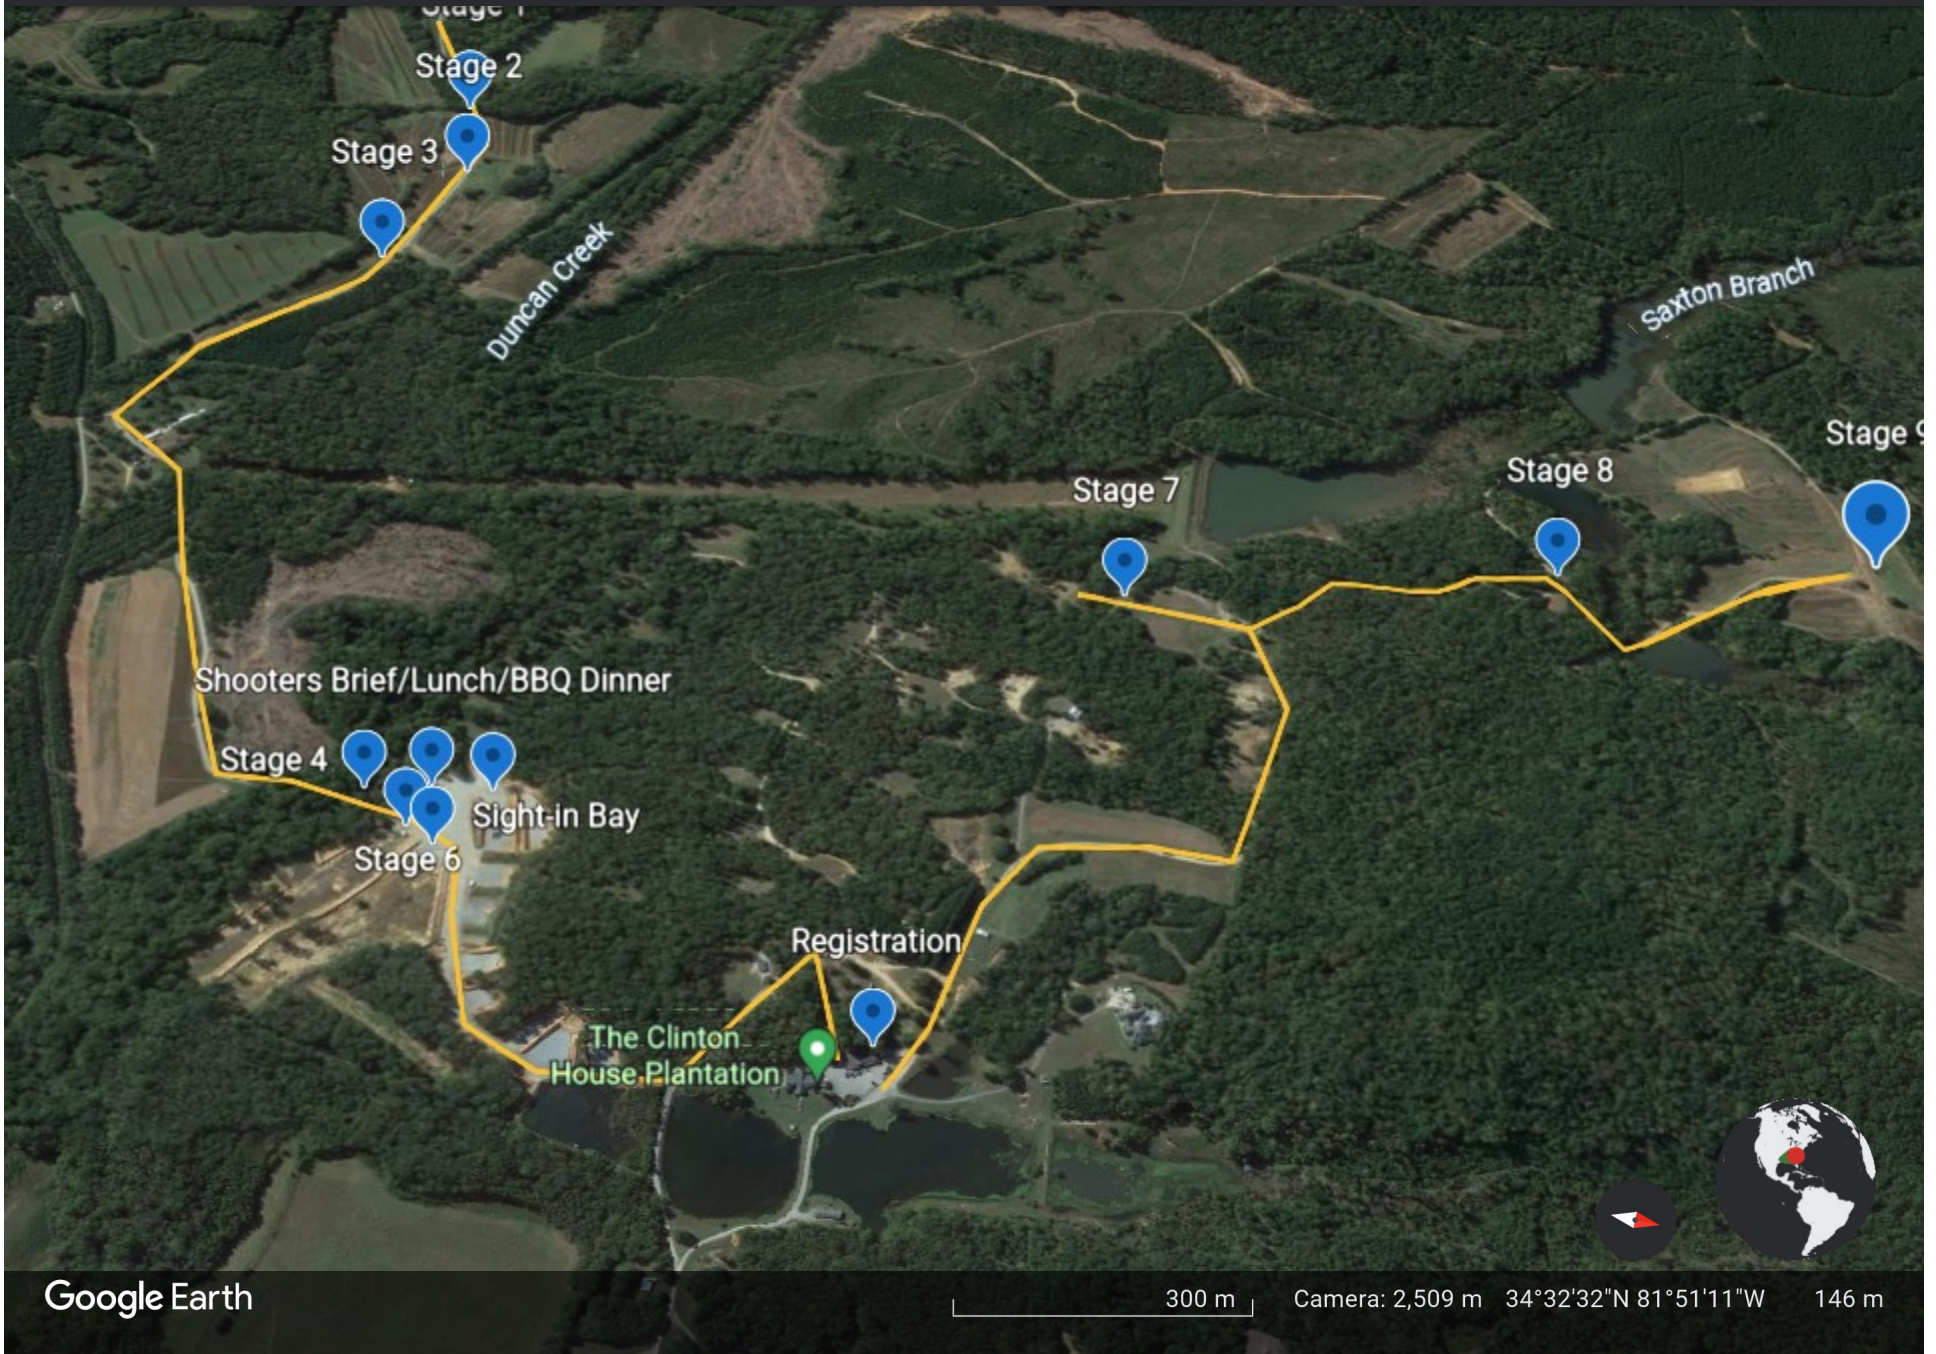

You are currently running an experimental version of Earth.

[Learn more](#)

[Send feedback](#)

Google Earth

300 m

Camera: 2,509 m 34°32'32"N 81°51'11"W

146 m