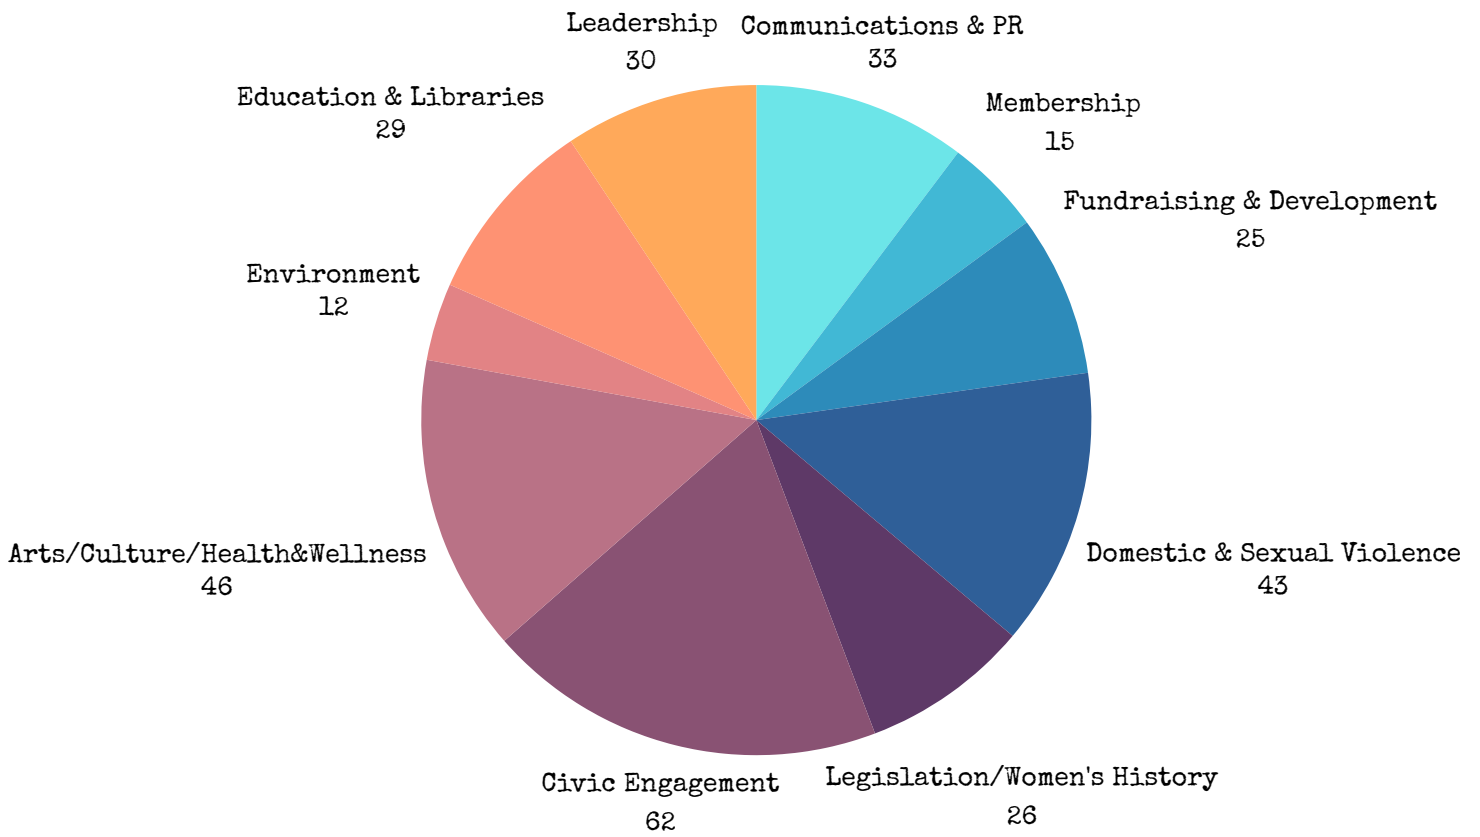

2023 STATE STATISTICS

GFWC New Mexico

Dollars Donated
68498

FINANCIAL CONTRIBUTIONS TO OUR COMMUNITIES

EPISILON SIGMA OMICRON
2,120 BOOKS READ