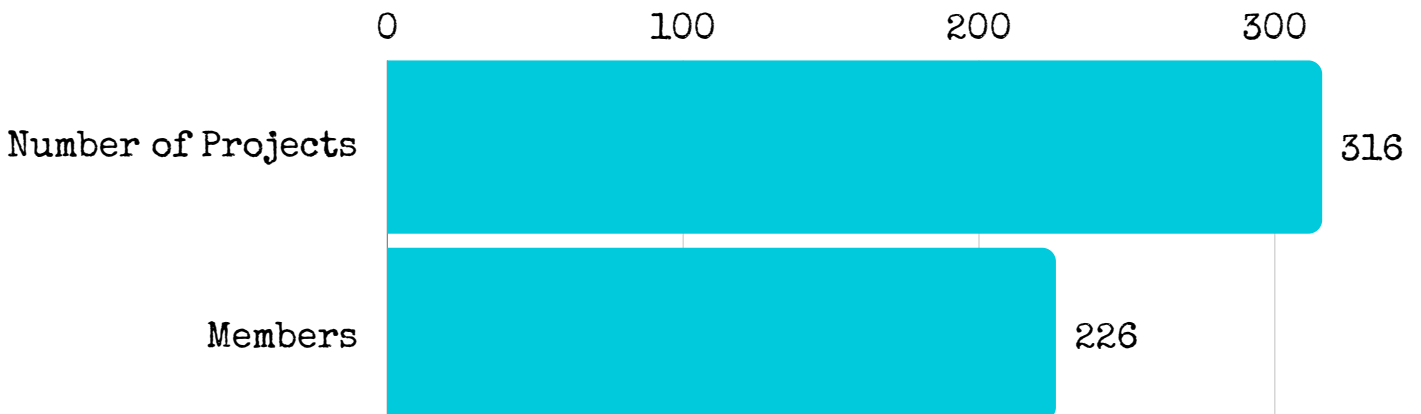

2023 STATE STATISTICS

GFWC New Mexico

Dollars Donated
68498

FINANCIAL CONTRIBUTIONS TO OUR COMMUNITIES

EPISILON SIGMA OMICRON
2,120 BOOKS READ