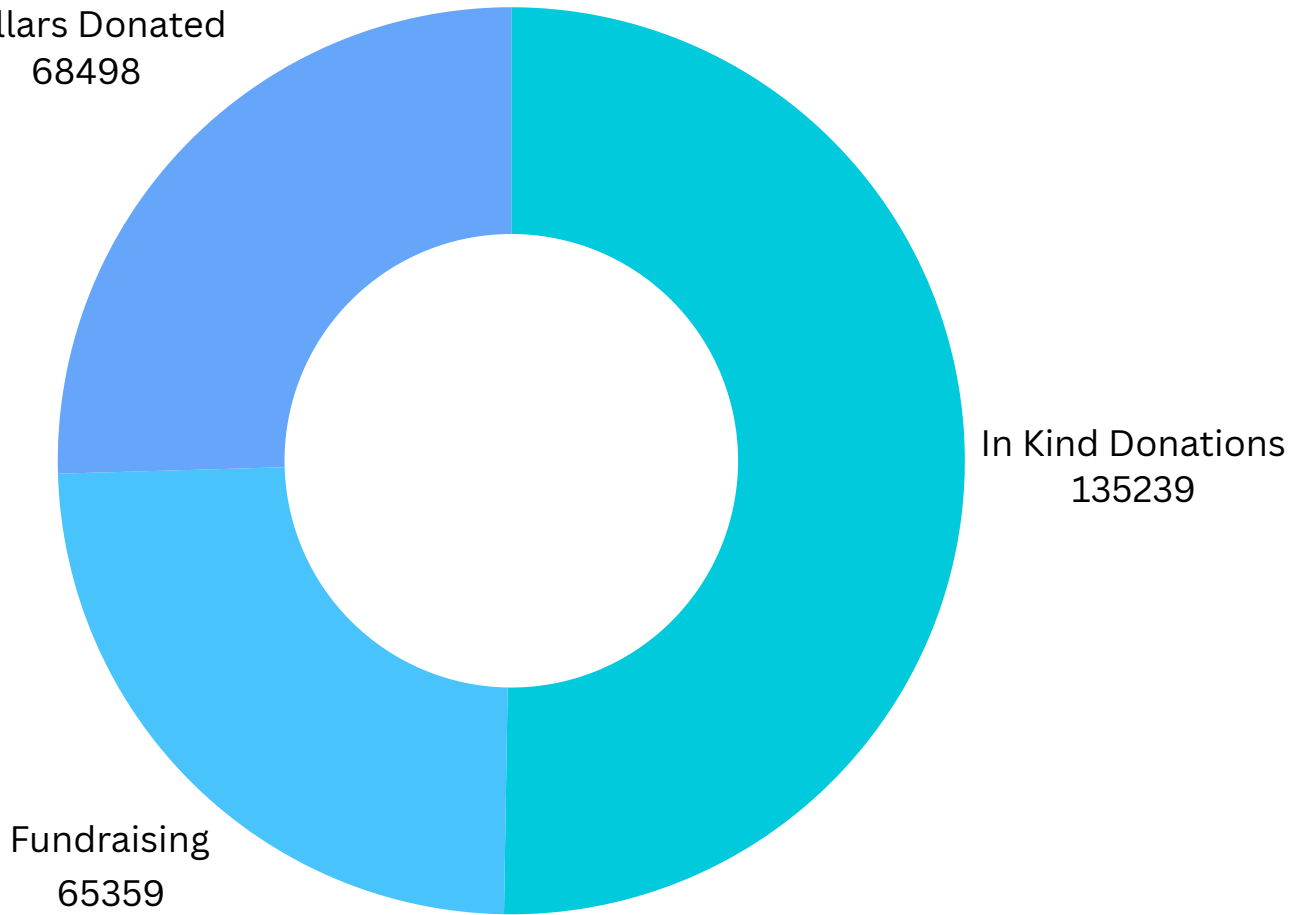

2023 STATE STATISTICS

GFWC New Mexico

Dollars Donated
68498

FINANCIAL CONTRIBUTIONS TO OUR COMMUNITIES

EPISILON SIGMA OMICRON
2,120 BOOKS READ