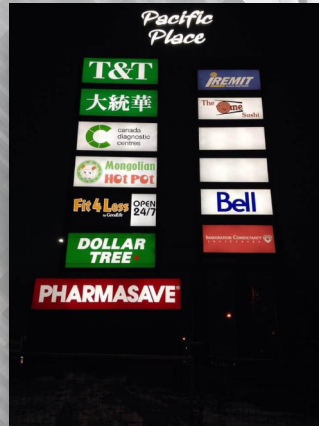

CUSTOM
DESIGN

SIGNAGE

CHANNEL SHAPES

CONSULTATION,
DESIGN, & INSTALLATION
AVAILABLE!

Custom to your vision, channel shapes and letters is a distinct and dimensional way to promote your brand. Varying shapes, sizes, colors, and lighting - choices are endless to best represent your business.

PRINTED SIGNS

Have any design, image, and text printed on a custom sized board. With endless design possibilities, printed signs are an affordable and effective way to show off your business and brand.