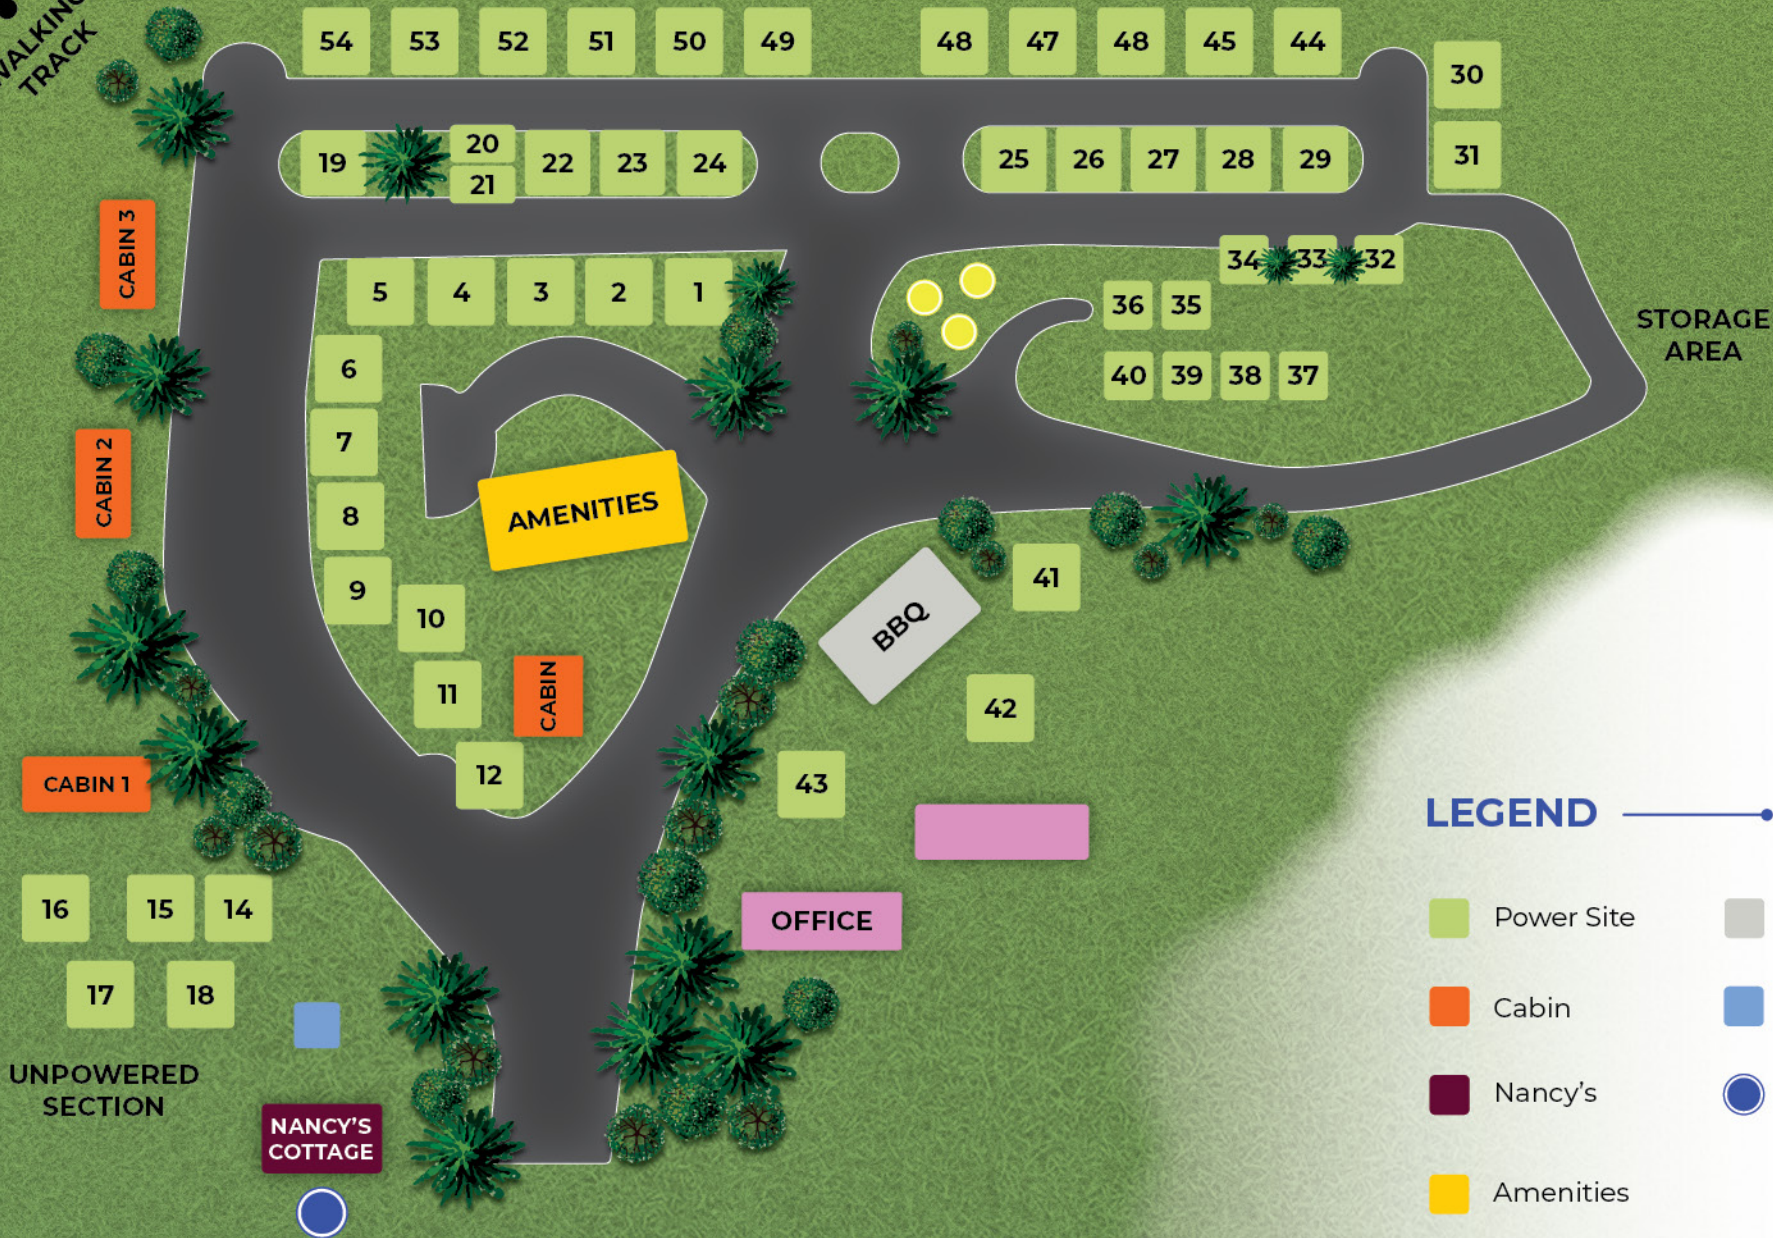

WALKING TRACK

WALKING TRACK

STORAGE AREA

AMENITIES

BBQ

OFFICE

NANCY'S COTTAGE

LEGEND

- Power Site
- Cabin
- Nancy's
- Amenities
- Office
- BBQ
- Dump Point
- Emergency Evacuation Point

Site/Cabin No: _____

Boom Gate/Amenities Code: _____

Wedderburn Caravan Park (03) 5494 3301
 Address: 63 Hospital St, Wedderburn VIC 3518, Australia

Welcome to the Wedderburn Caravan Park

Housekeeping

Office hours are **9 am to 5 pm.**

Check out time is **10 am.** If you are wanting a later check out, please see reception to organise.

Only the parks **Fire drums** can be used under **No** circumstances are you to use your own.