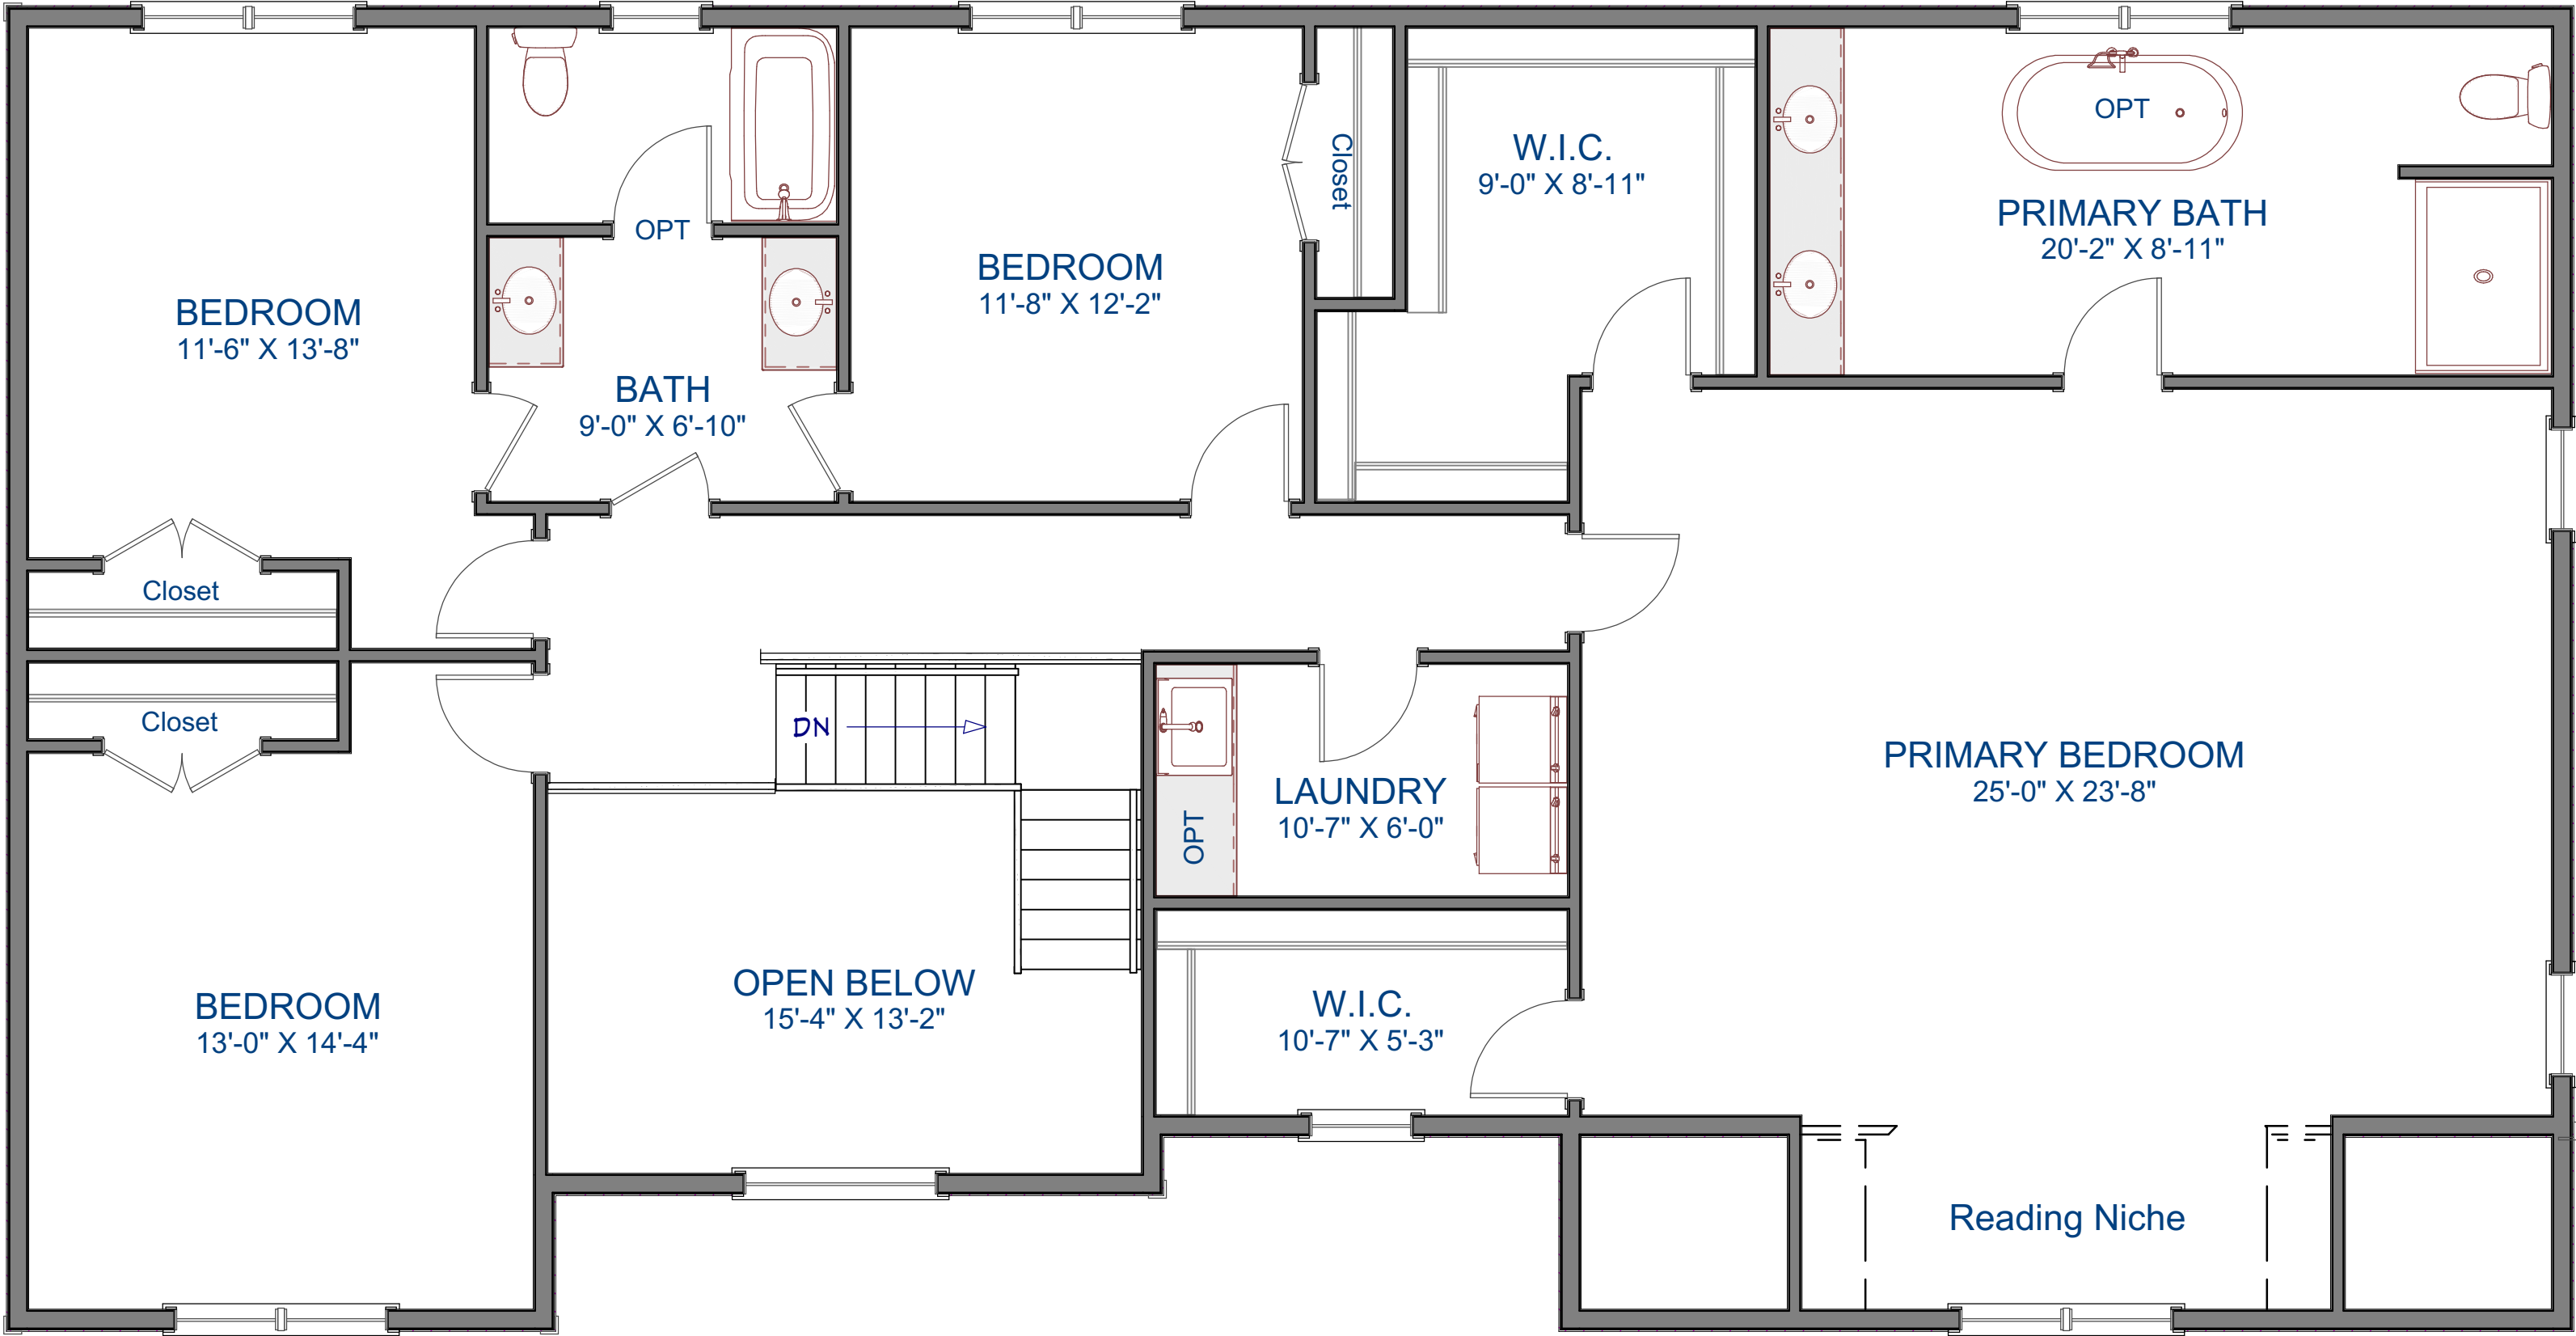

LOT 6 - BLUEBERRY 3 CAR

FINISHED BASEMENT

LIVING AREA
1199 SQ FT

Image is for illustration purposes only.
Final Design may vary.

LOT 6 - BLUEBERRY 3 CAR

FIRST FLOOR

LIVING AREA
1364 SQ FT

Image is for illustration purposes only.
Final Design may vary.

LOT 6 - BLUEBERRY 3 CAR

SECOND FLOOR

LIVING AREA
2135 SQ FT

Image is for illustration purposes only.
Final Design may vary.