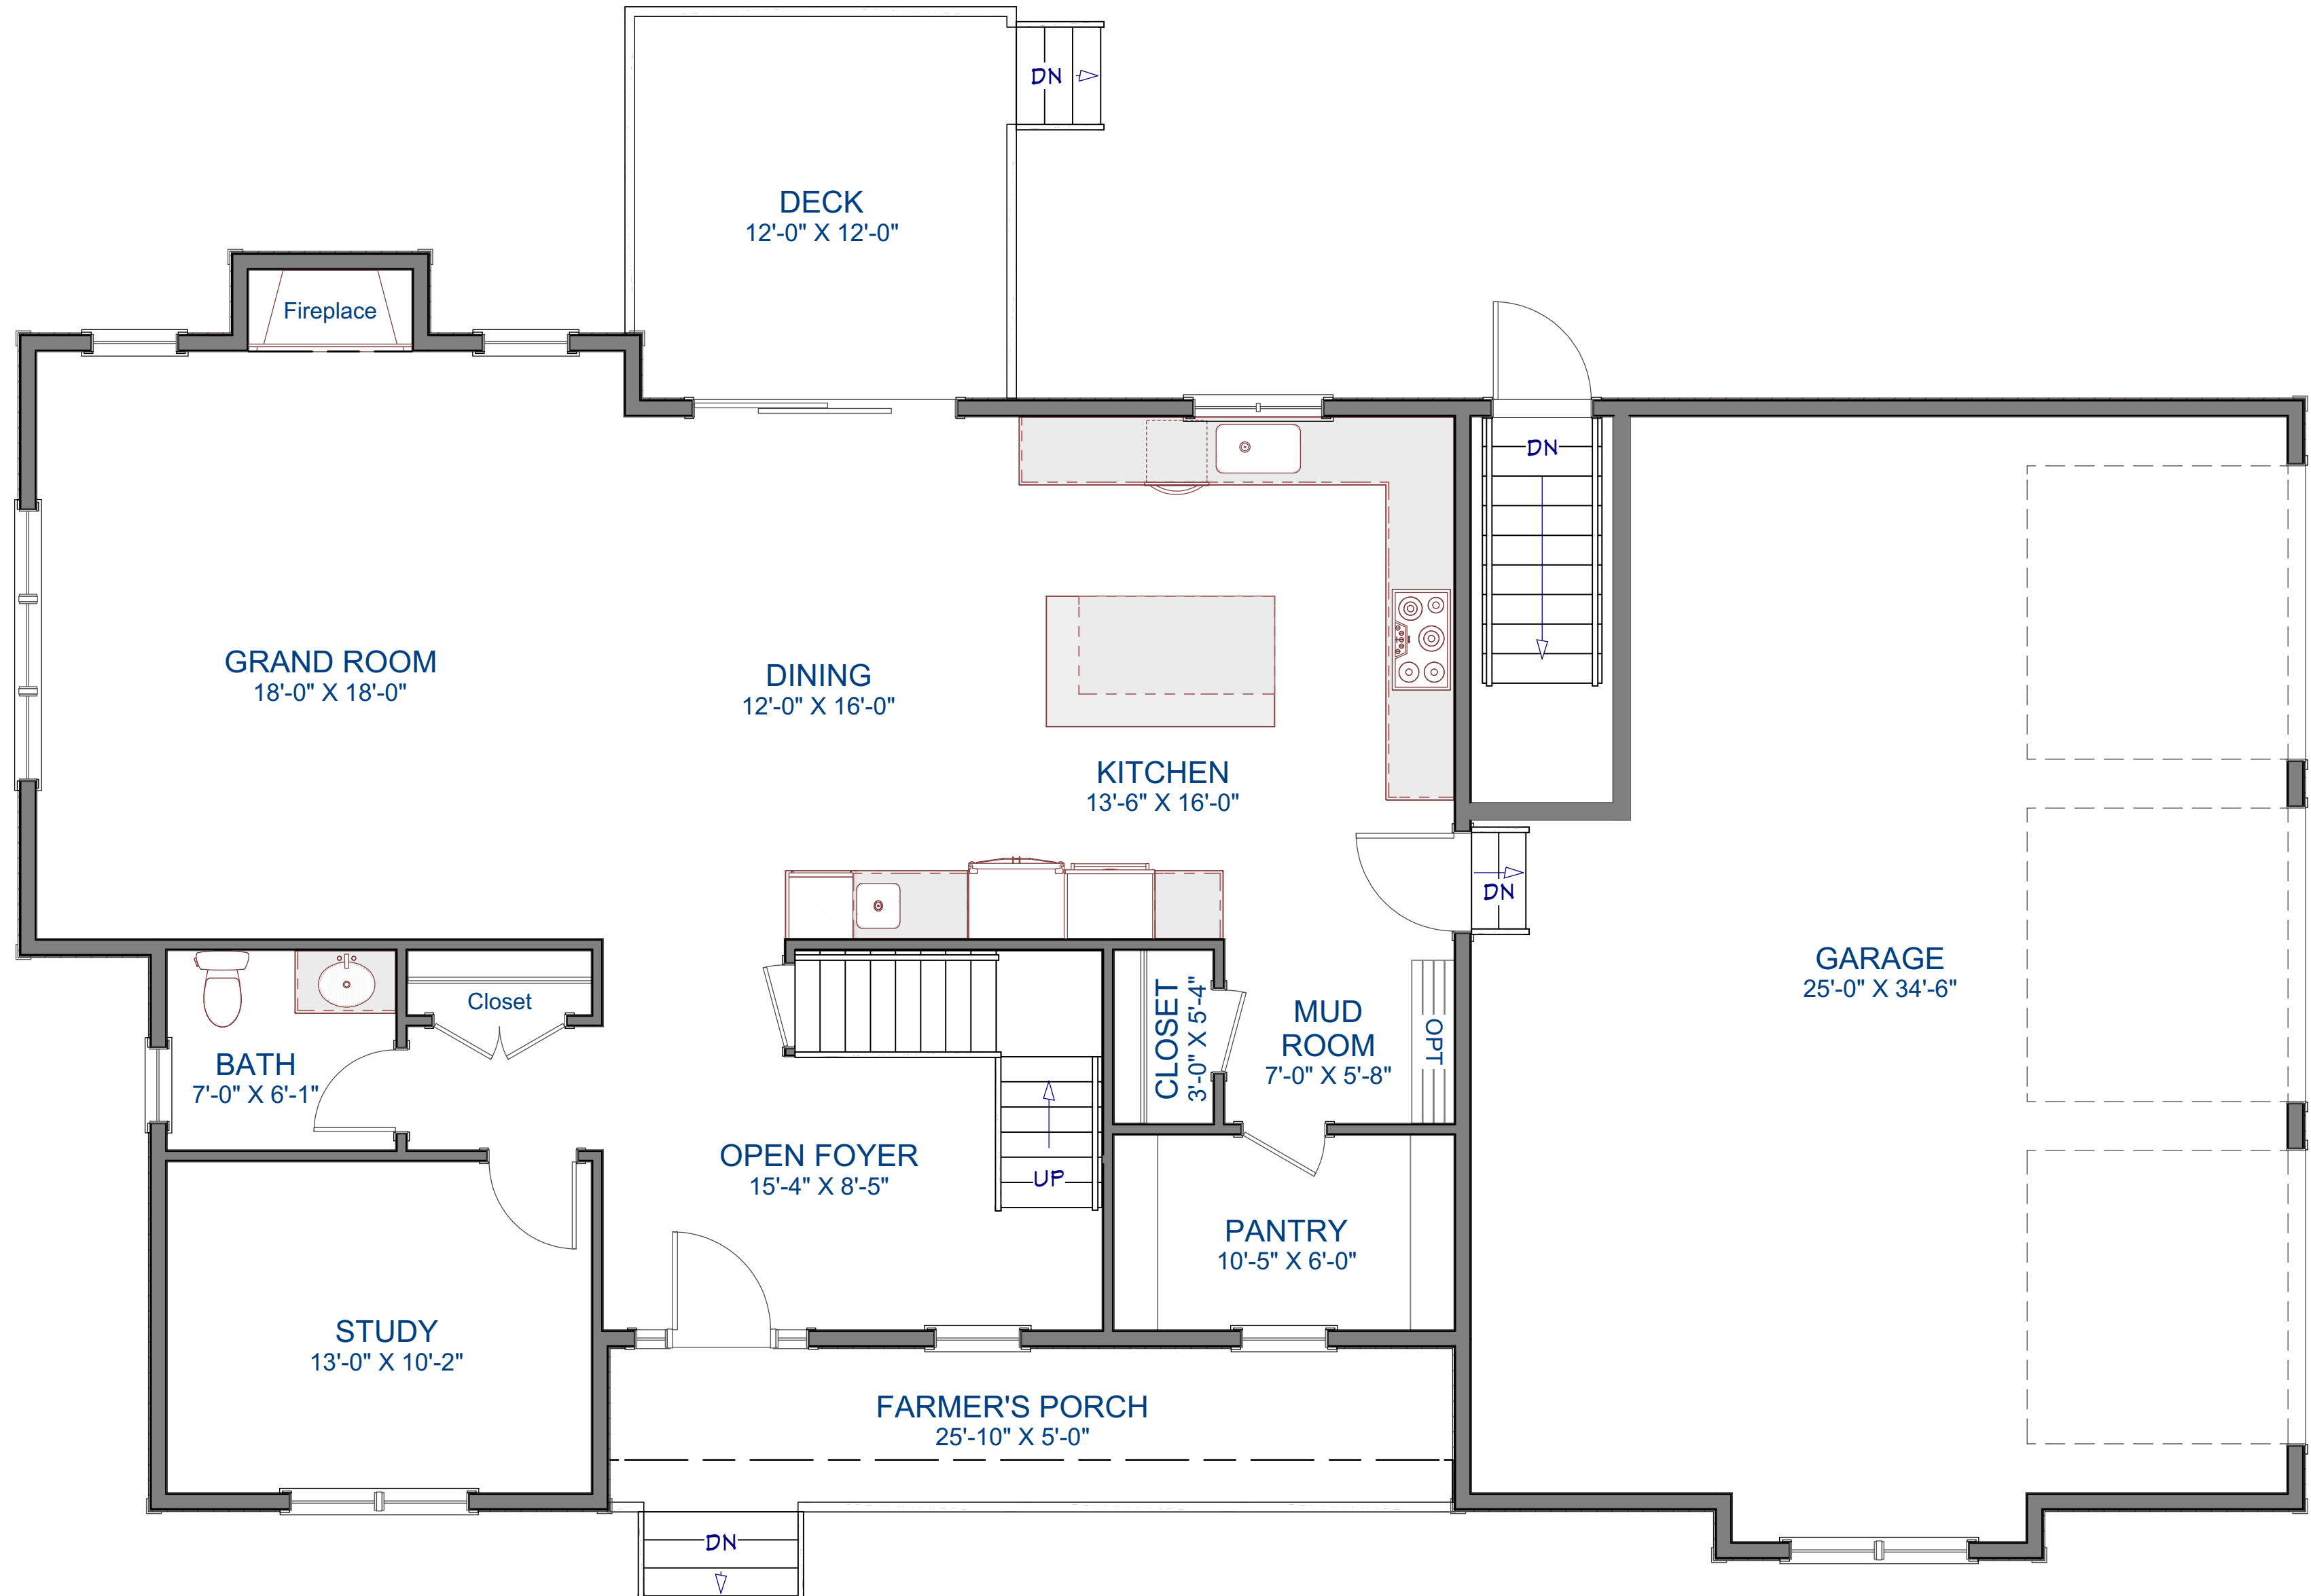

LOT 6 - BLUEBERRY 3 CAR

FINISHED BASEMENT

LIVING AREA
1199 SQ FT

Image is for illustration purposes only.
Final Design may vary.

LOT 6 - BLUEBERRY 3 CAR

FIRST FLOOR

LIVING AREA
1364 SQ FT

Image is for illustration purposes only.
Final Design may vary.

LOT 6 - BLUEBERRY 3 CAR

SECOND FLOOR

LIVING AREA
2135 SQ FT

Image is for illustration purposes only.
Final Design may vary.