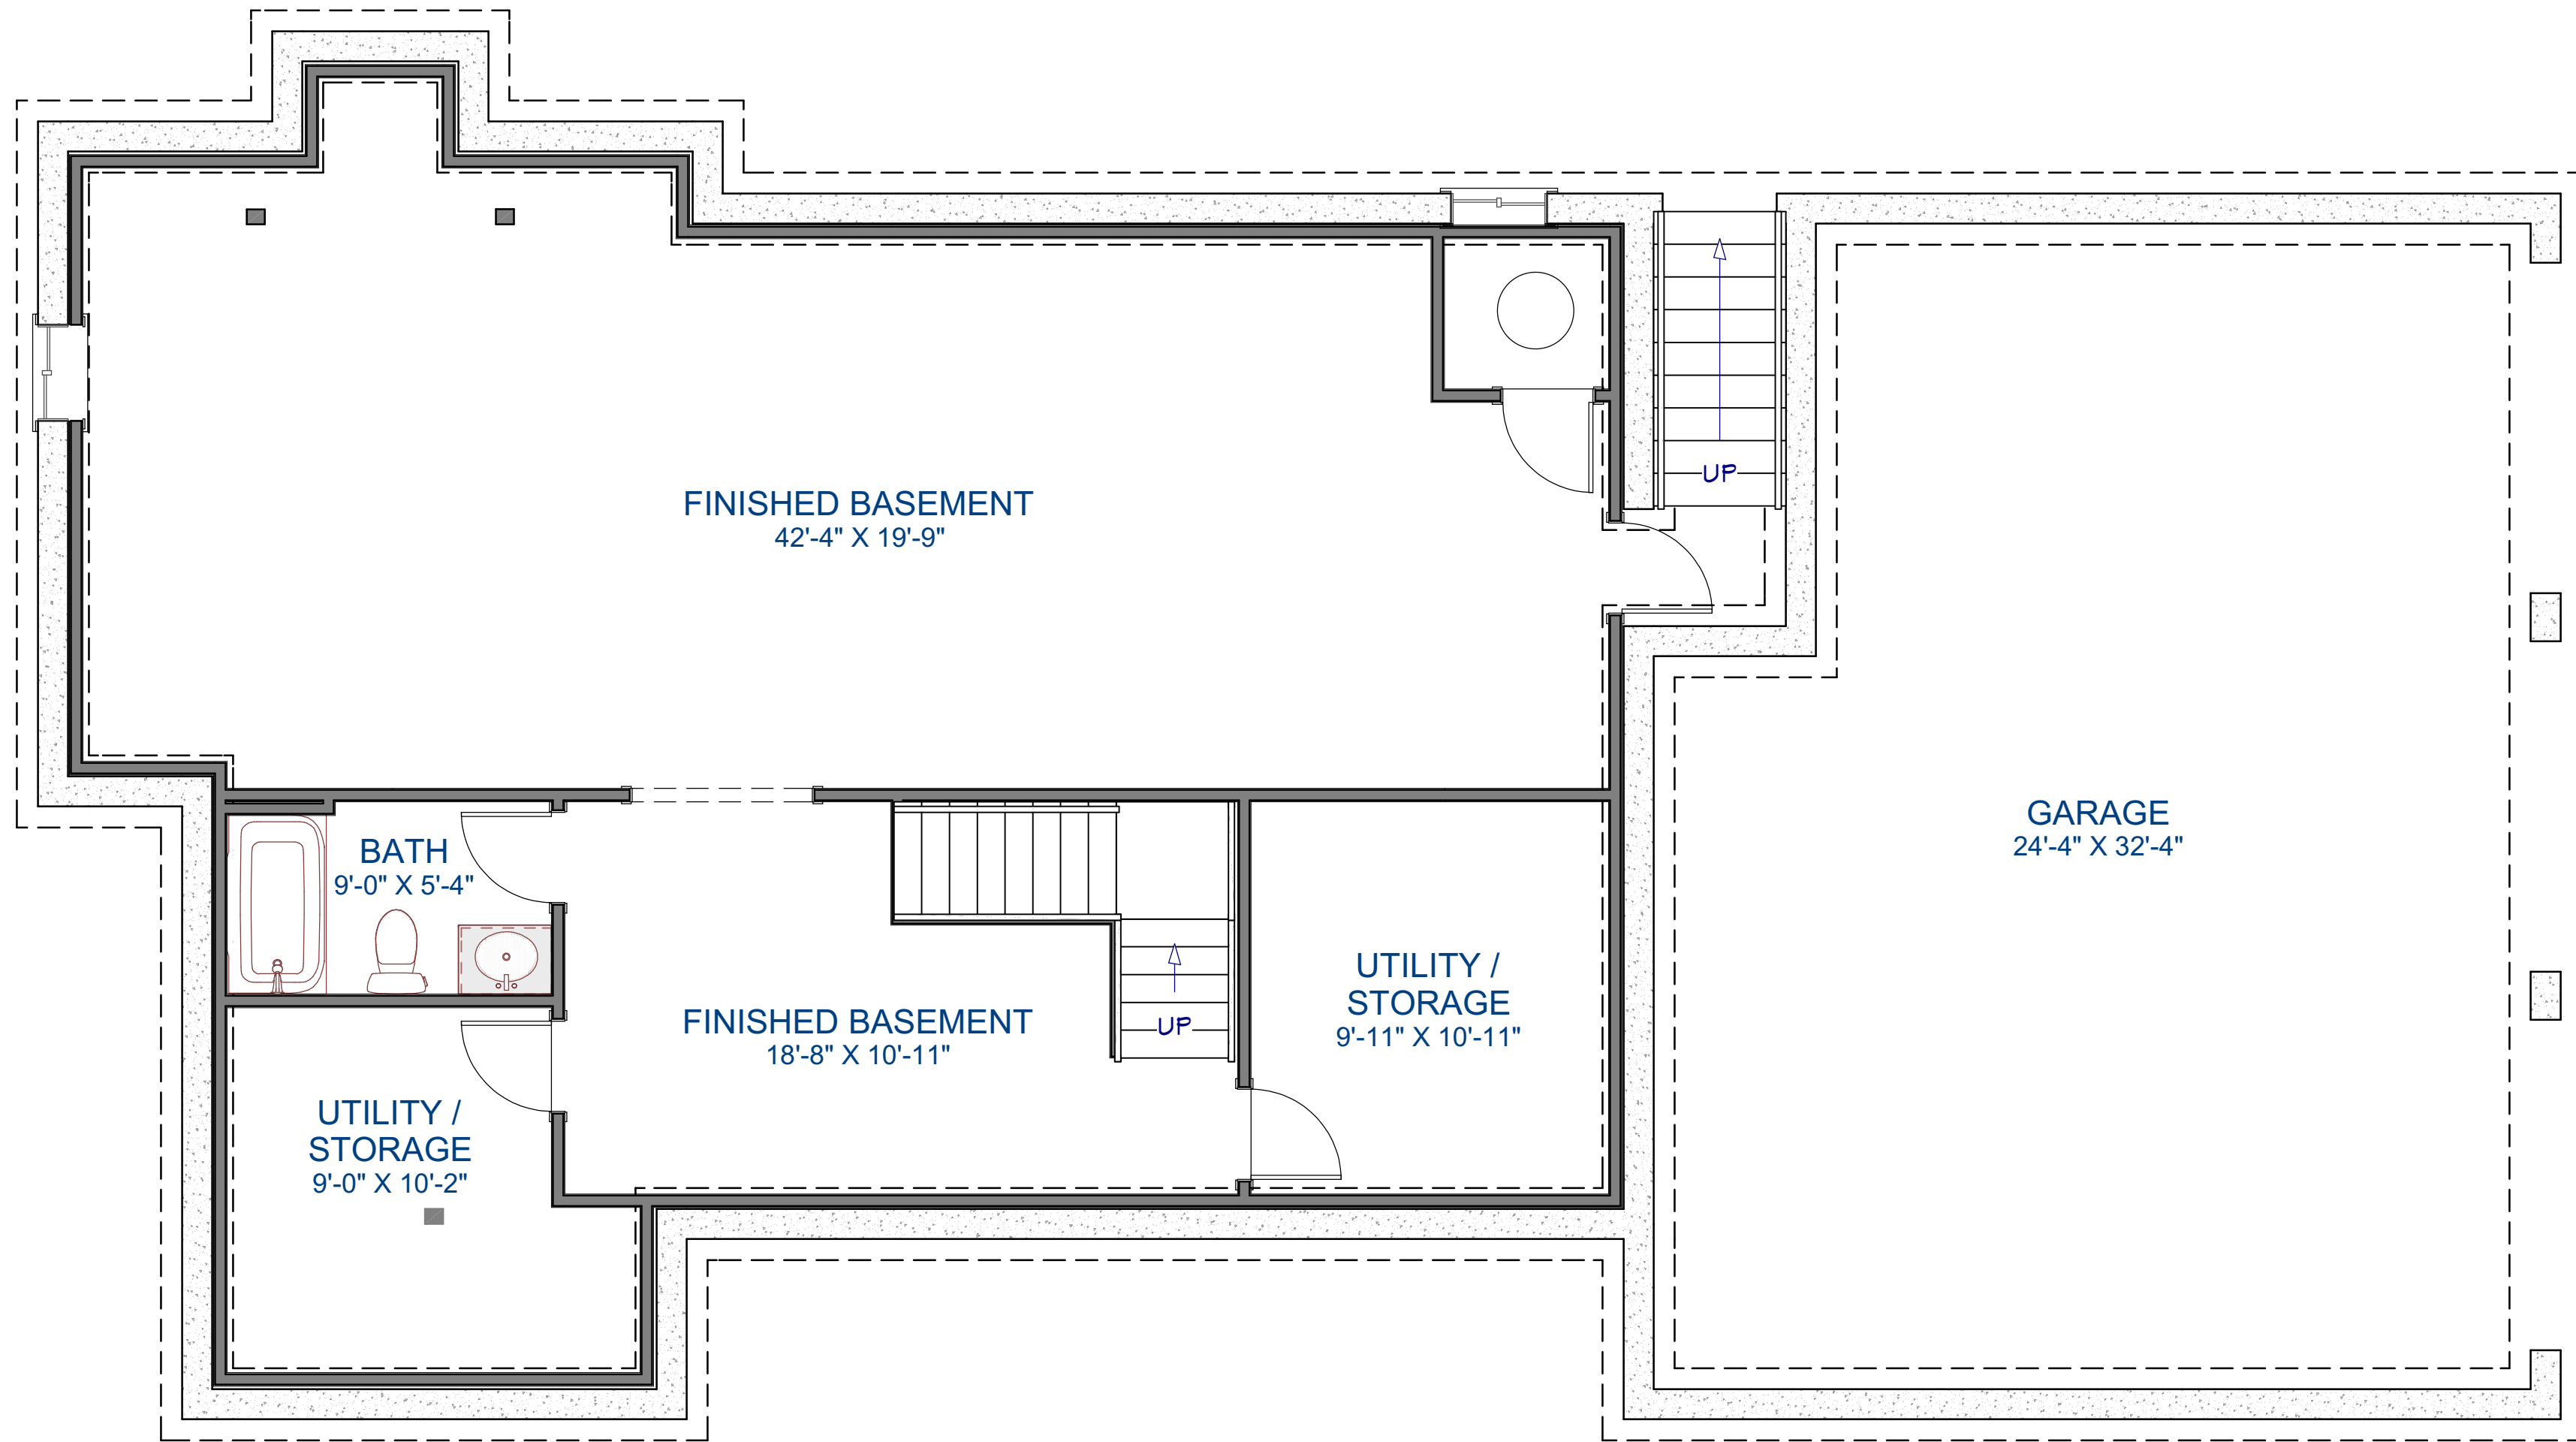

LOT 6 - BLUEBERRY 3 CAR

FINISHED BASEMENT

LIVING AREA
1199 SQ FT

Image is for illustration purposes only.
Final Design may vary.

LOT 6 - BLUEBERRY 3 CAR

FIRST FLOOR

LIVING AREA
1364 SQ FT

Image is for illustration purposes only.
Final Design may vary.

LOT 6 - BLUEBERRY 3 CAR

SECOND FLOOR

LIVING AREA
2135 SQ FT

Image is for illustration purposes only.
Final Design may vary.