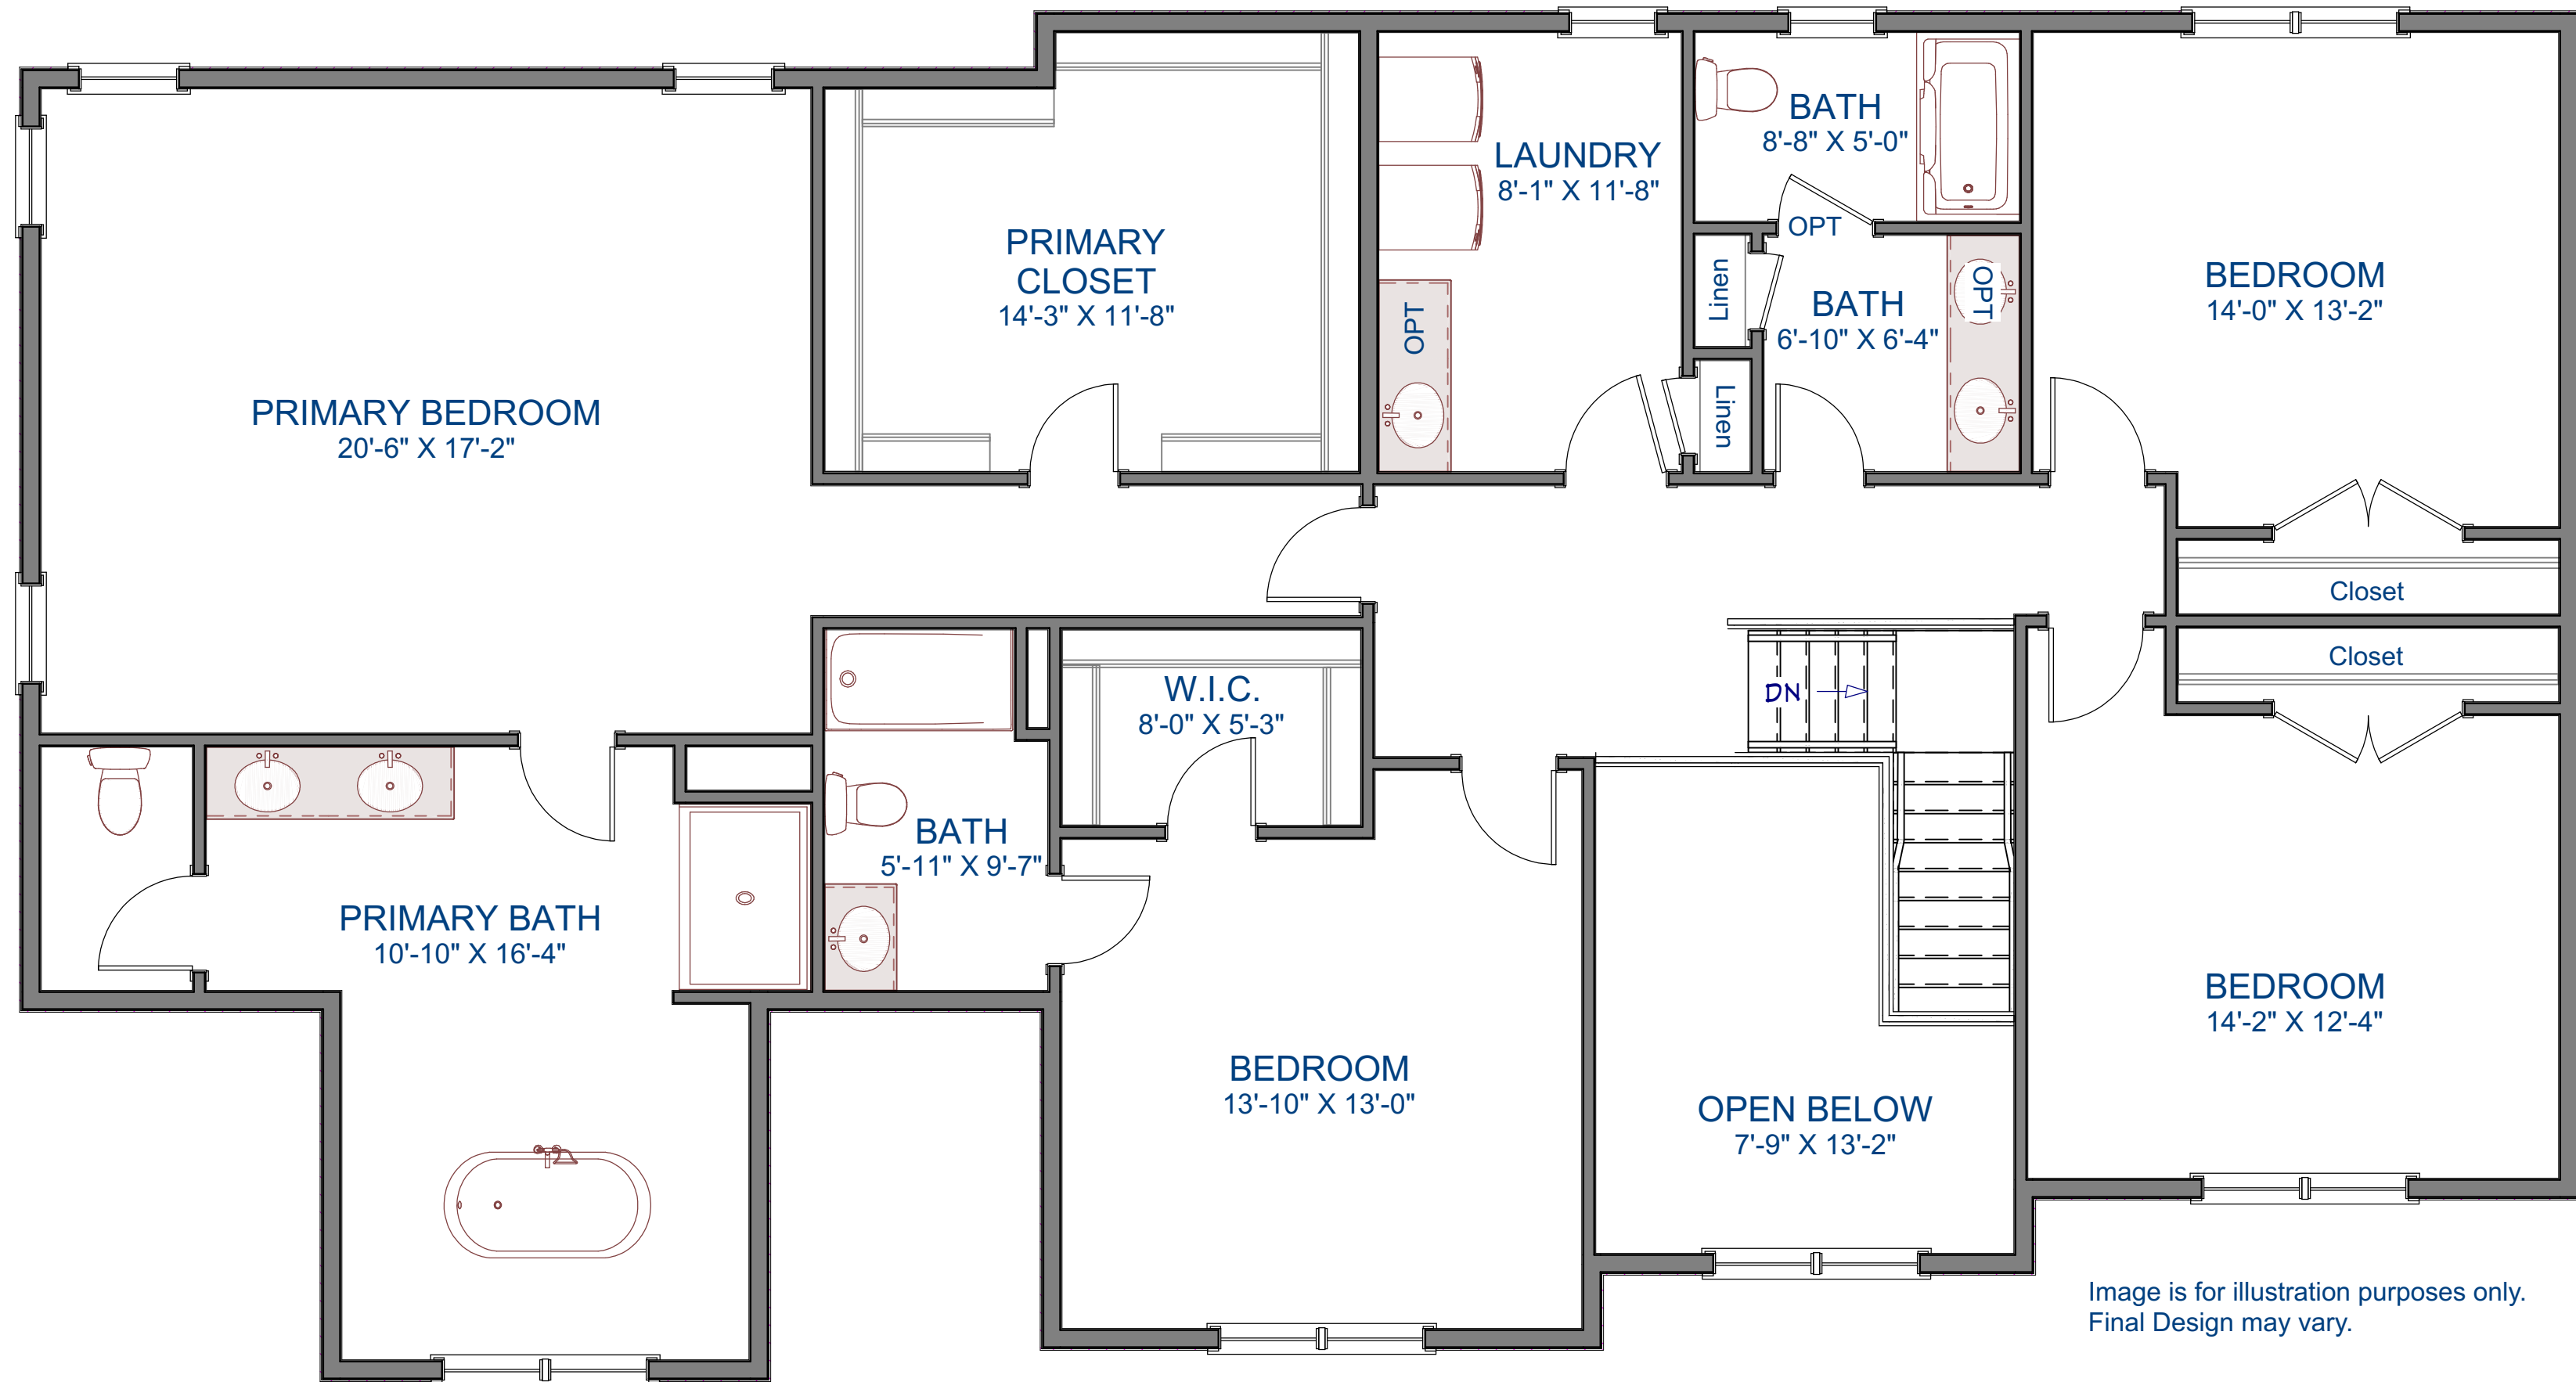

LOT 7 - CEDAR

Image is for illustration purposes only.
Final Design may vary.

FINISHED BASEMENT

LIVING AREA
967 SQ FT

LOT 7 - CEDAR

FIRST FLOOR

LIVING AREA
1550 SQ FT

Image is for illustration purposes only.
Final Design may vary.

LOT 7 - CEDAR

Image is for illustration purposes only.
Final Design may vary.

SECOND FLOOR

LIVING AREA
2164 SQ FT