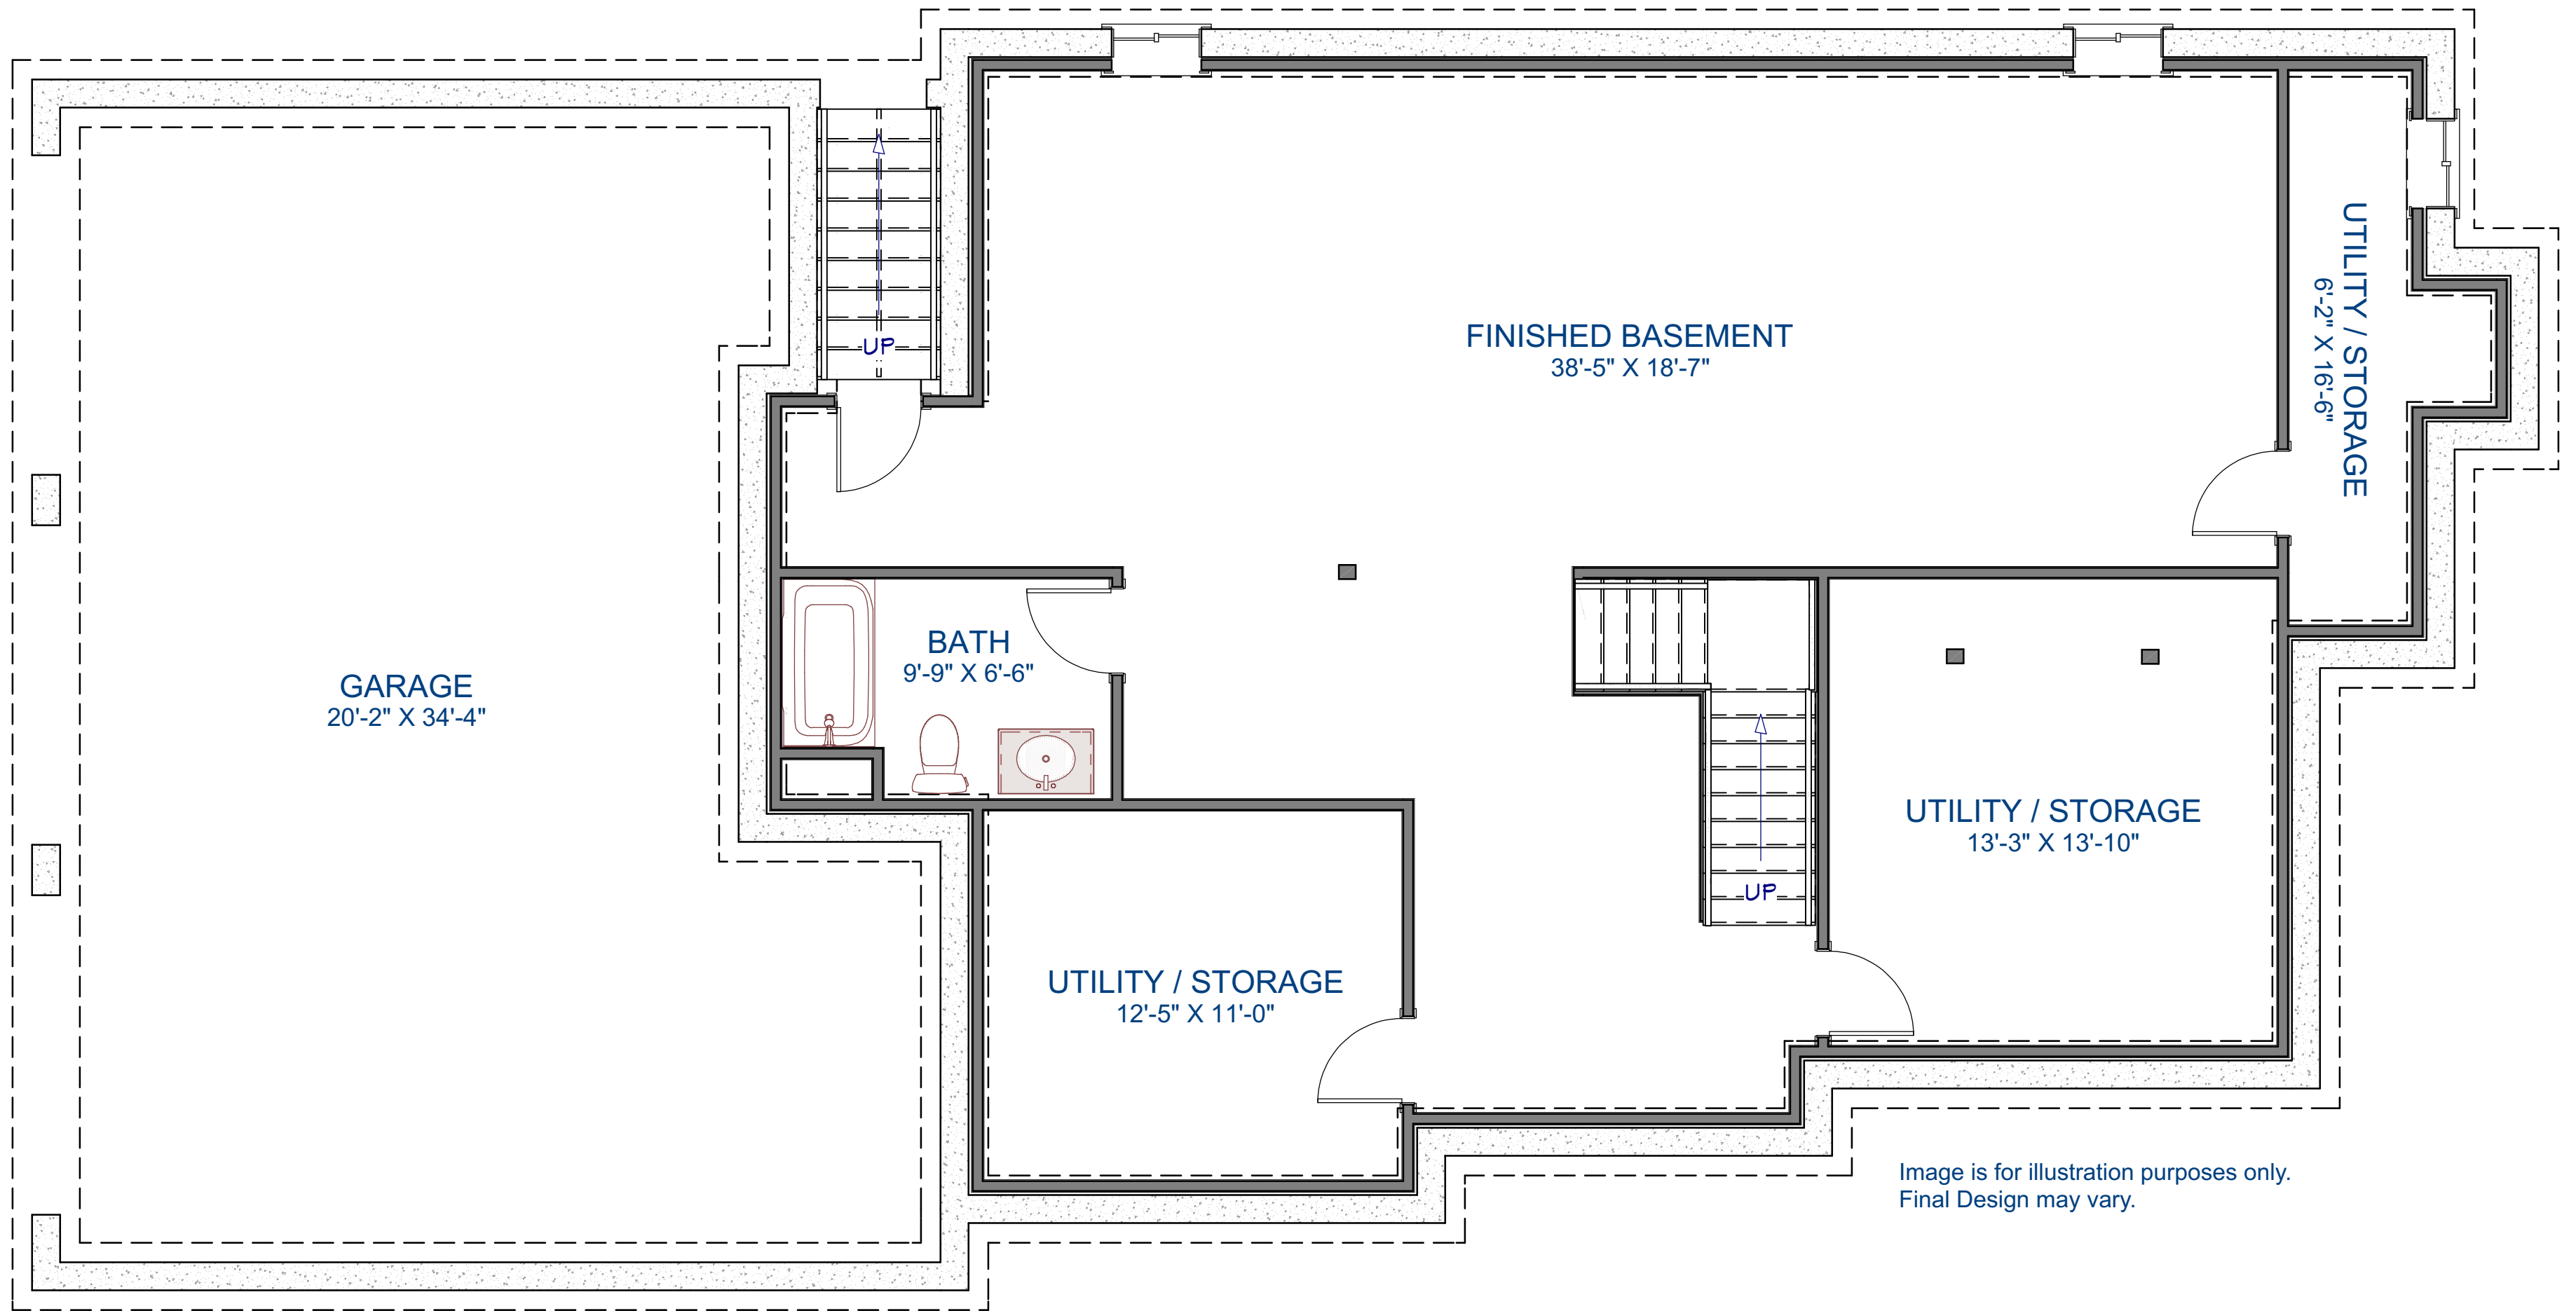

LOT 7 - CEDAR

Image is for illustration purposes only.
Final Design may vary.

FINISHED BASEMENT

LIVING AREA
967 SQ FT

LOT 7 - CEDAR

FIRST FLOOR

LIVING AREA
1550 SQ FT

Image is for illustration purposes only.
Final Design may vary.

LOT 7 - CEDAR

Image is for illustration purposes only.
Final Design may vary.

SECOND FLOOR

LIVING AREA
2164 SQ FT