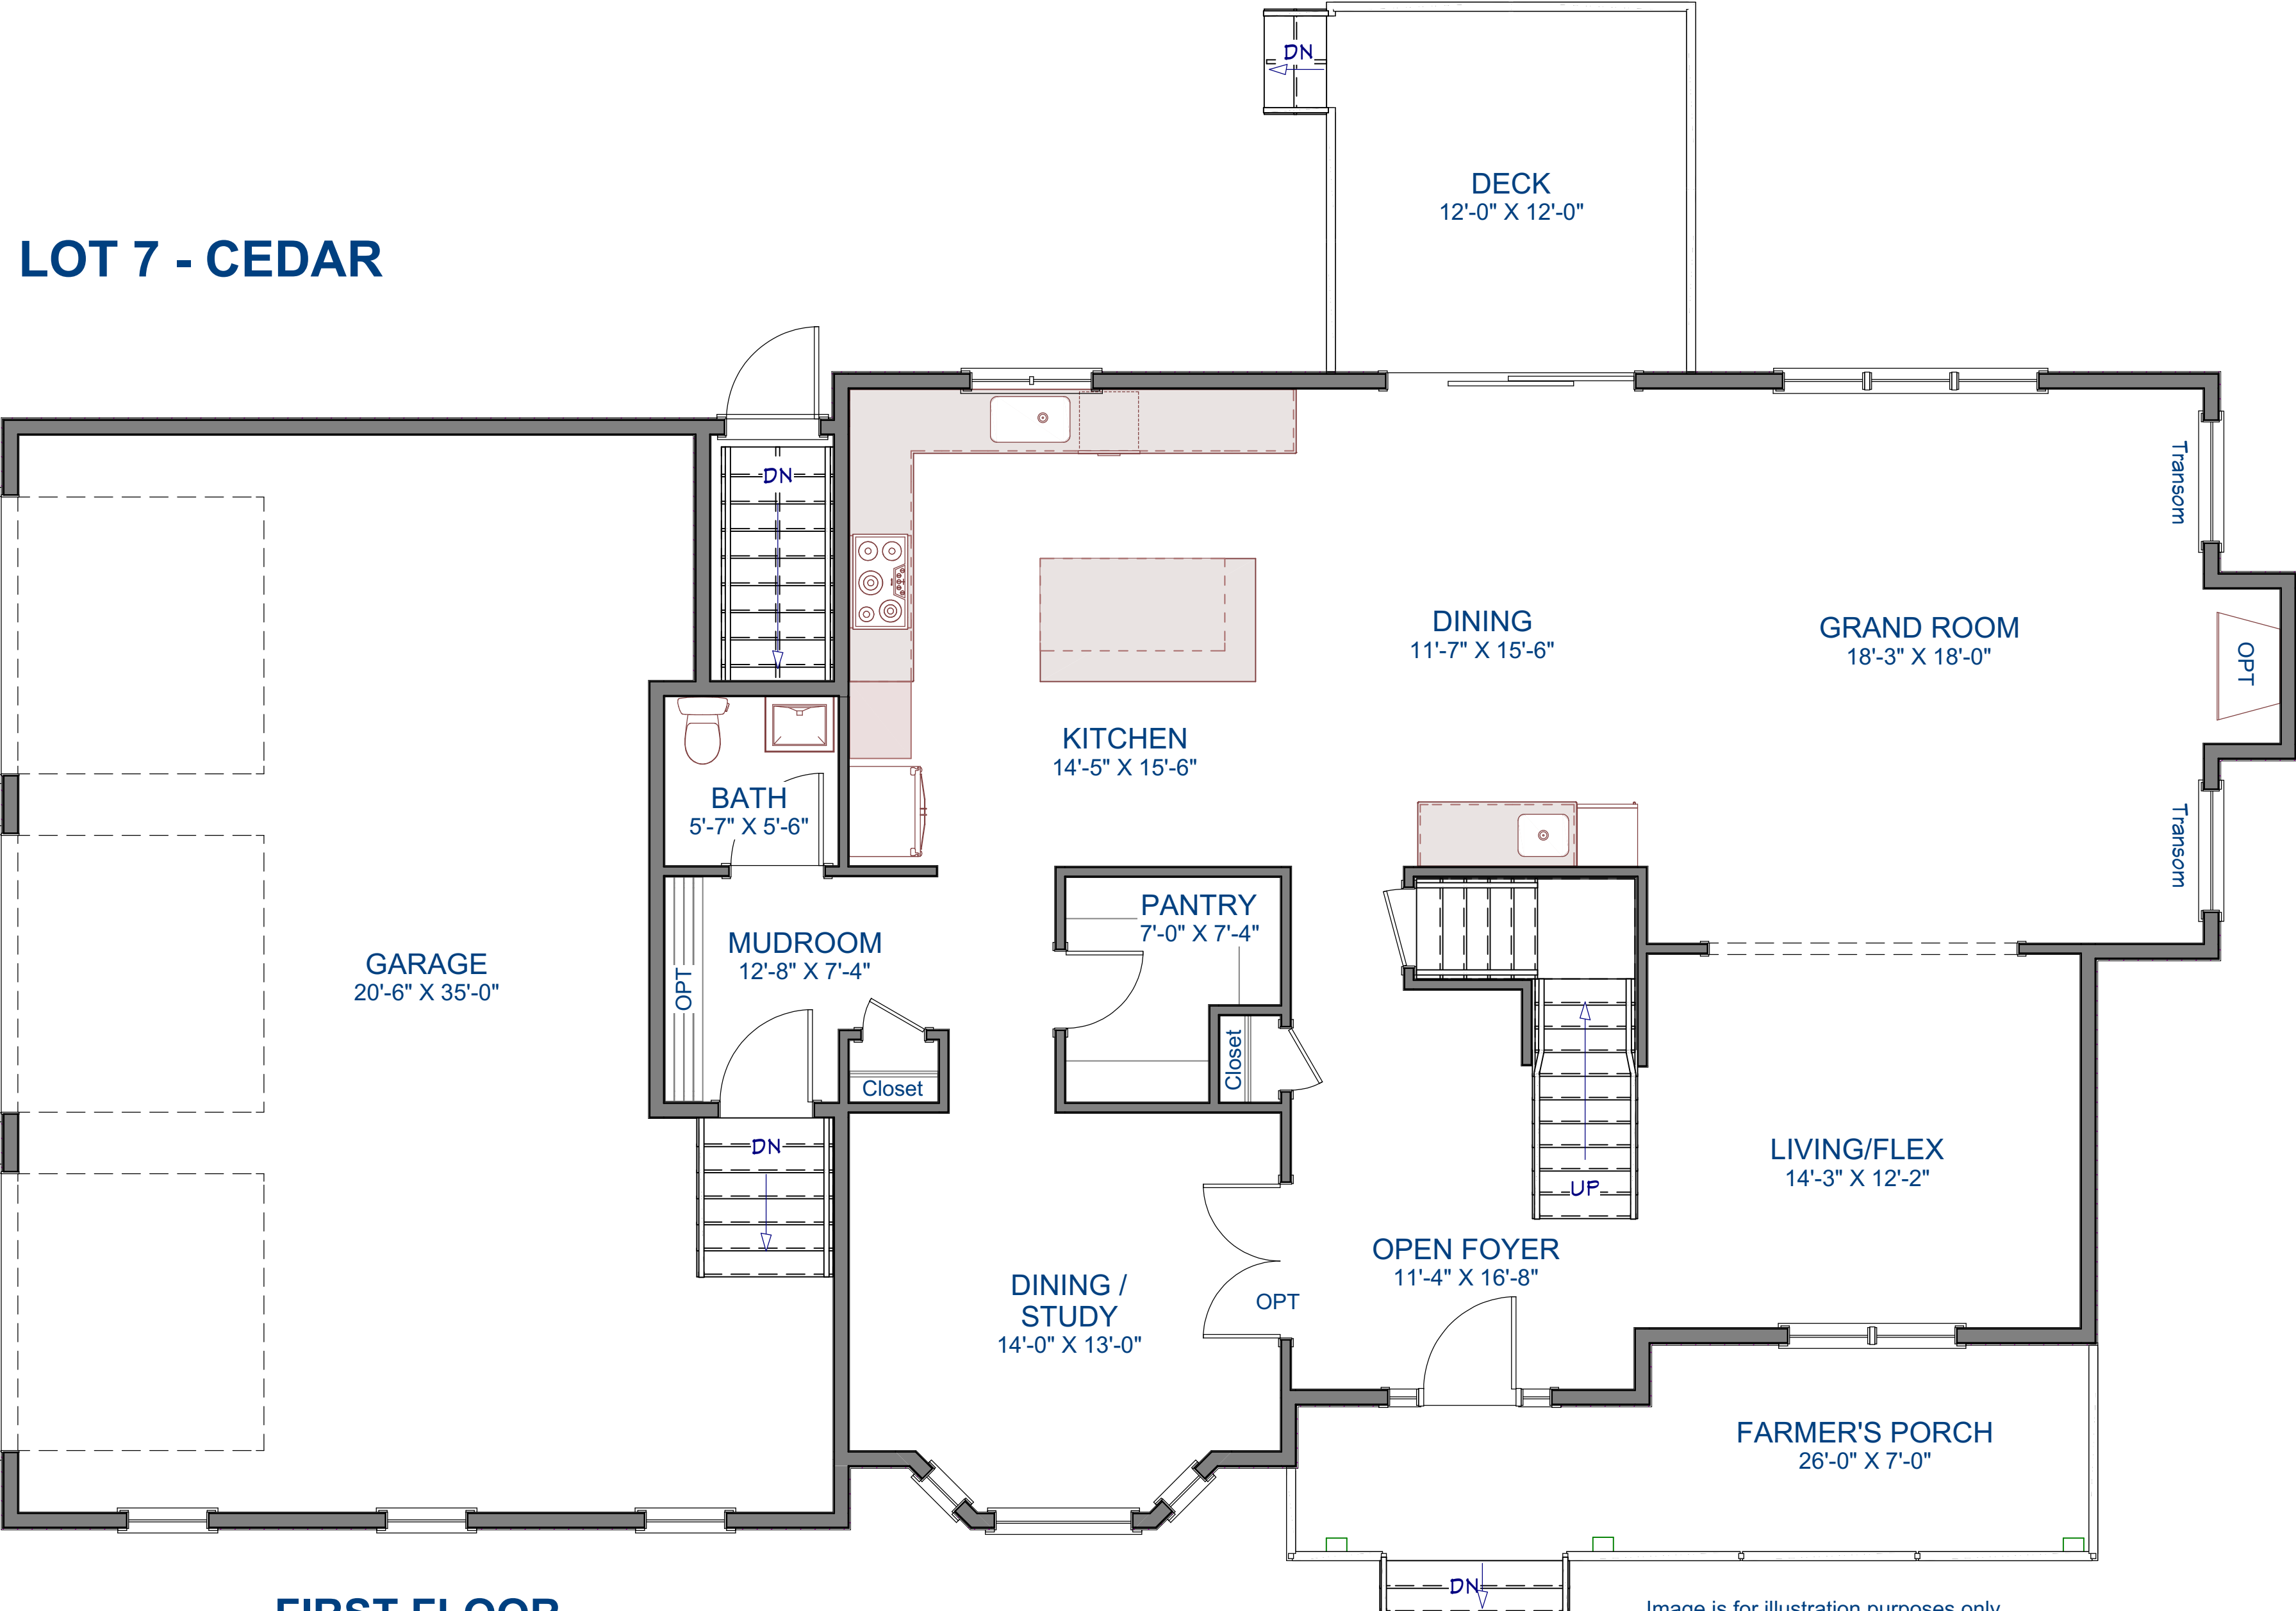

LOT 7 - CEDAR

Image is for illustration purposes only.
Final Design may vary.

FINISHED BASEMENT

LIVING AREA
967 SQ FT

LOT 7 - CEDAR

FIRST FLOOR

LIVING AREA
1550 SQ FT

Image is for illustration purposes only.
Final Design may vary.

LOT 7 - CEDAR

Image is for illustration purposes only.
Final Design may vary.

SECOND FLOOR

LIVING AREA
2164 SQ FT