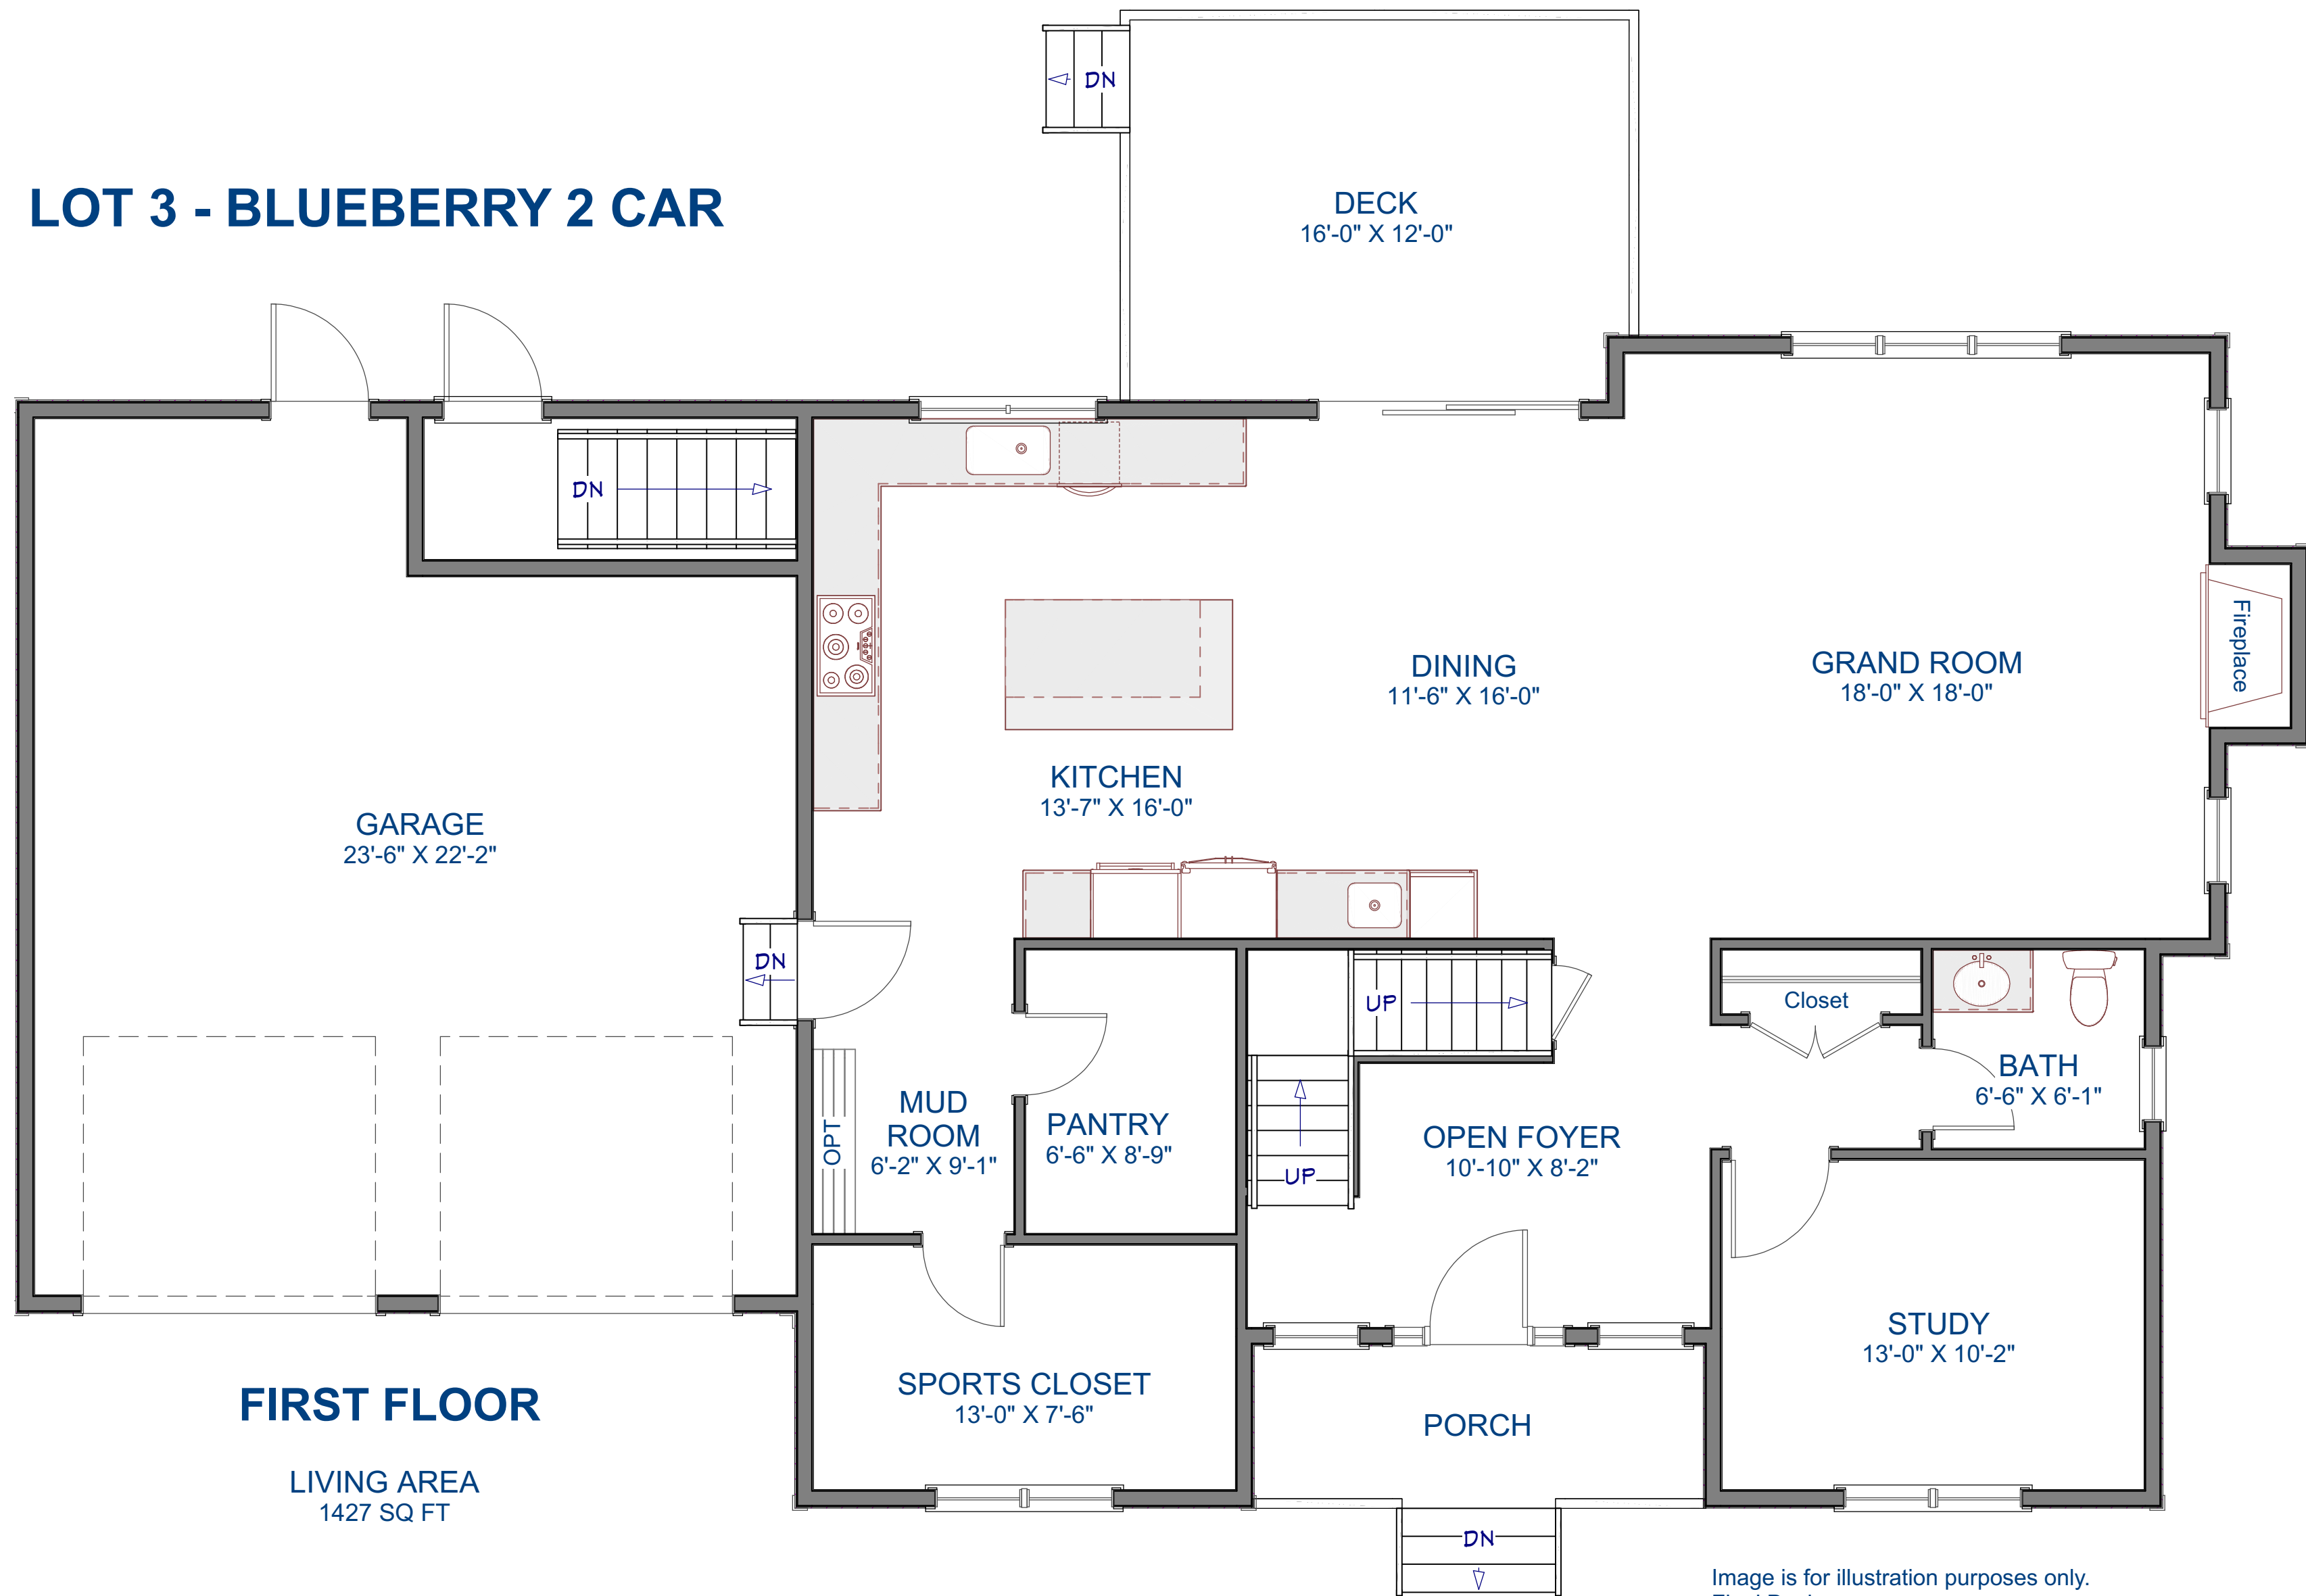

LOT 3 - BLUEBERRY 2 CAR

FINISHED BASEMENT

LIVING AREA
786 SQ FT

Image is for illustration purposes only.
Final Design may vary.

LOT 3 - BLUEBERRY 2 CAR

FIRST FLOOR

LIVING AREA
1427 SQ FT

Image is for illustration purposes only.
Final Design may vary.

LOT 3 - BLUEBERRY 2 CAR

Image is for illustration purposes only.
Final Design may vary.