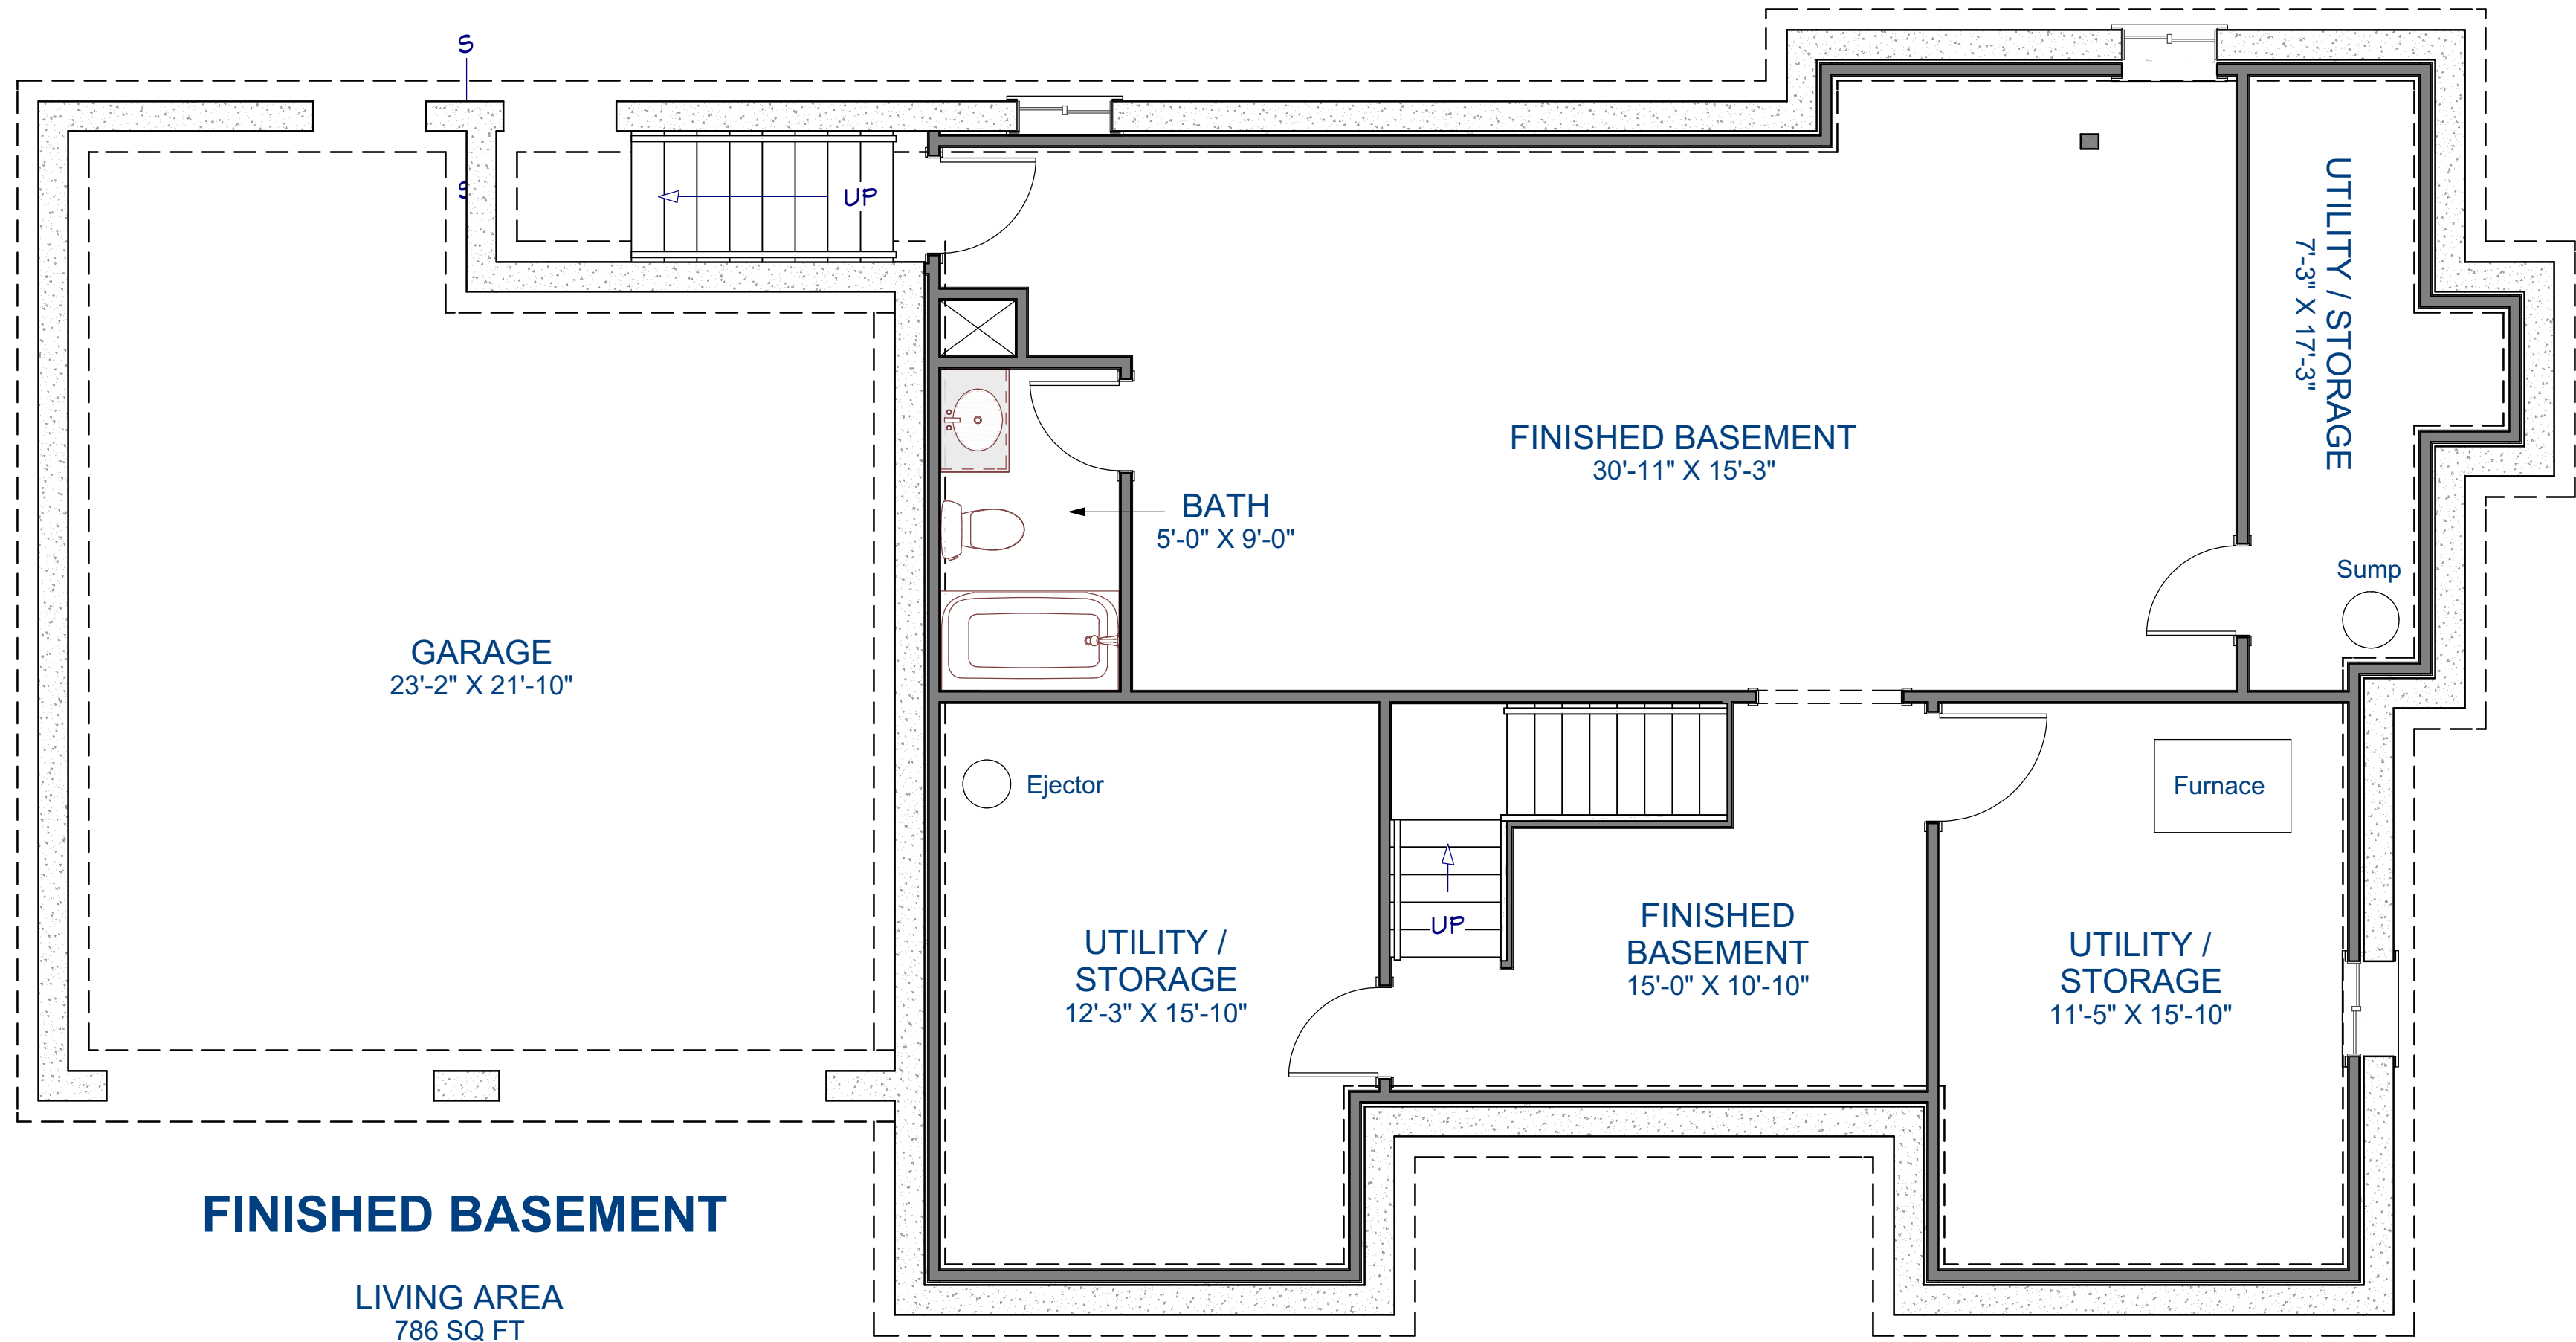

LOT 3 - BLUEBERRY 2 CAR

FINISHED BASEMENT

LIVING AREA
786 SQ FT

Image is for illustration purposes only.
Final Design may vary.

LOT 3 - BLUEBERRY 2 CAR

FIRST FLOOR

LIVING AREA
1427 SQ FT

Image is for illustration purposes only.
Final Design may vary.

LOT 3 - BLUEBERRY 2 CAR

Image is for illustration purposes only.
Final Design may vary.