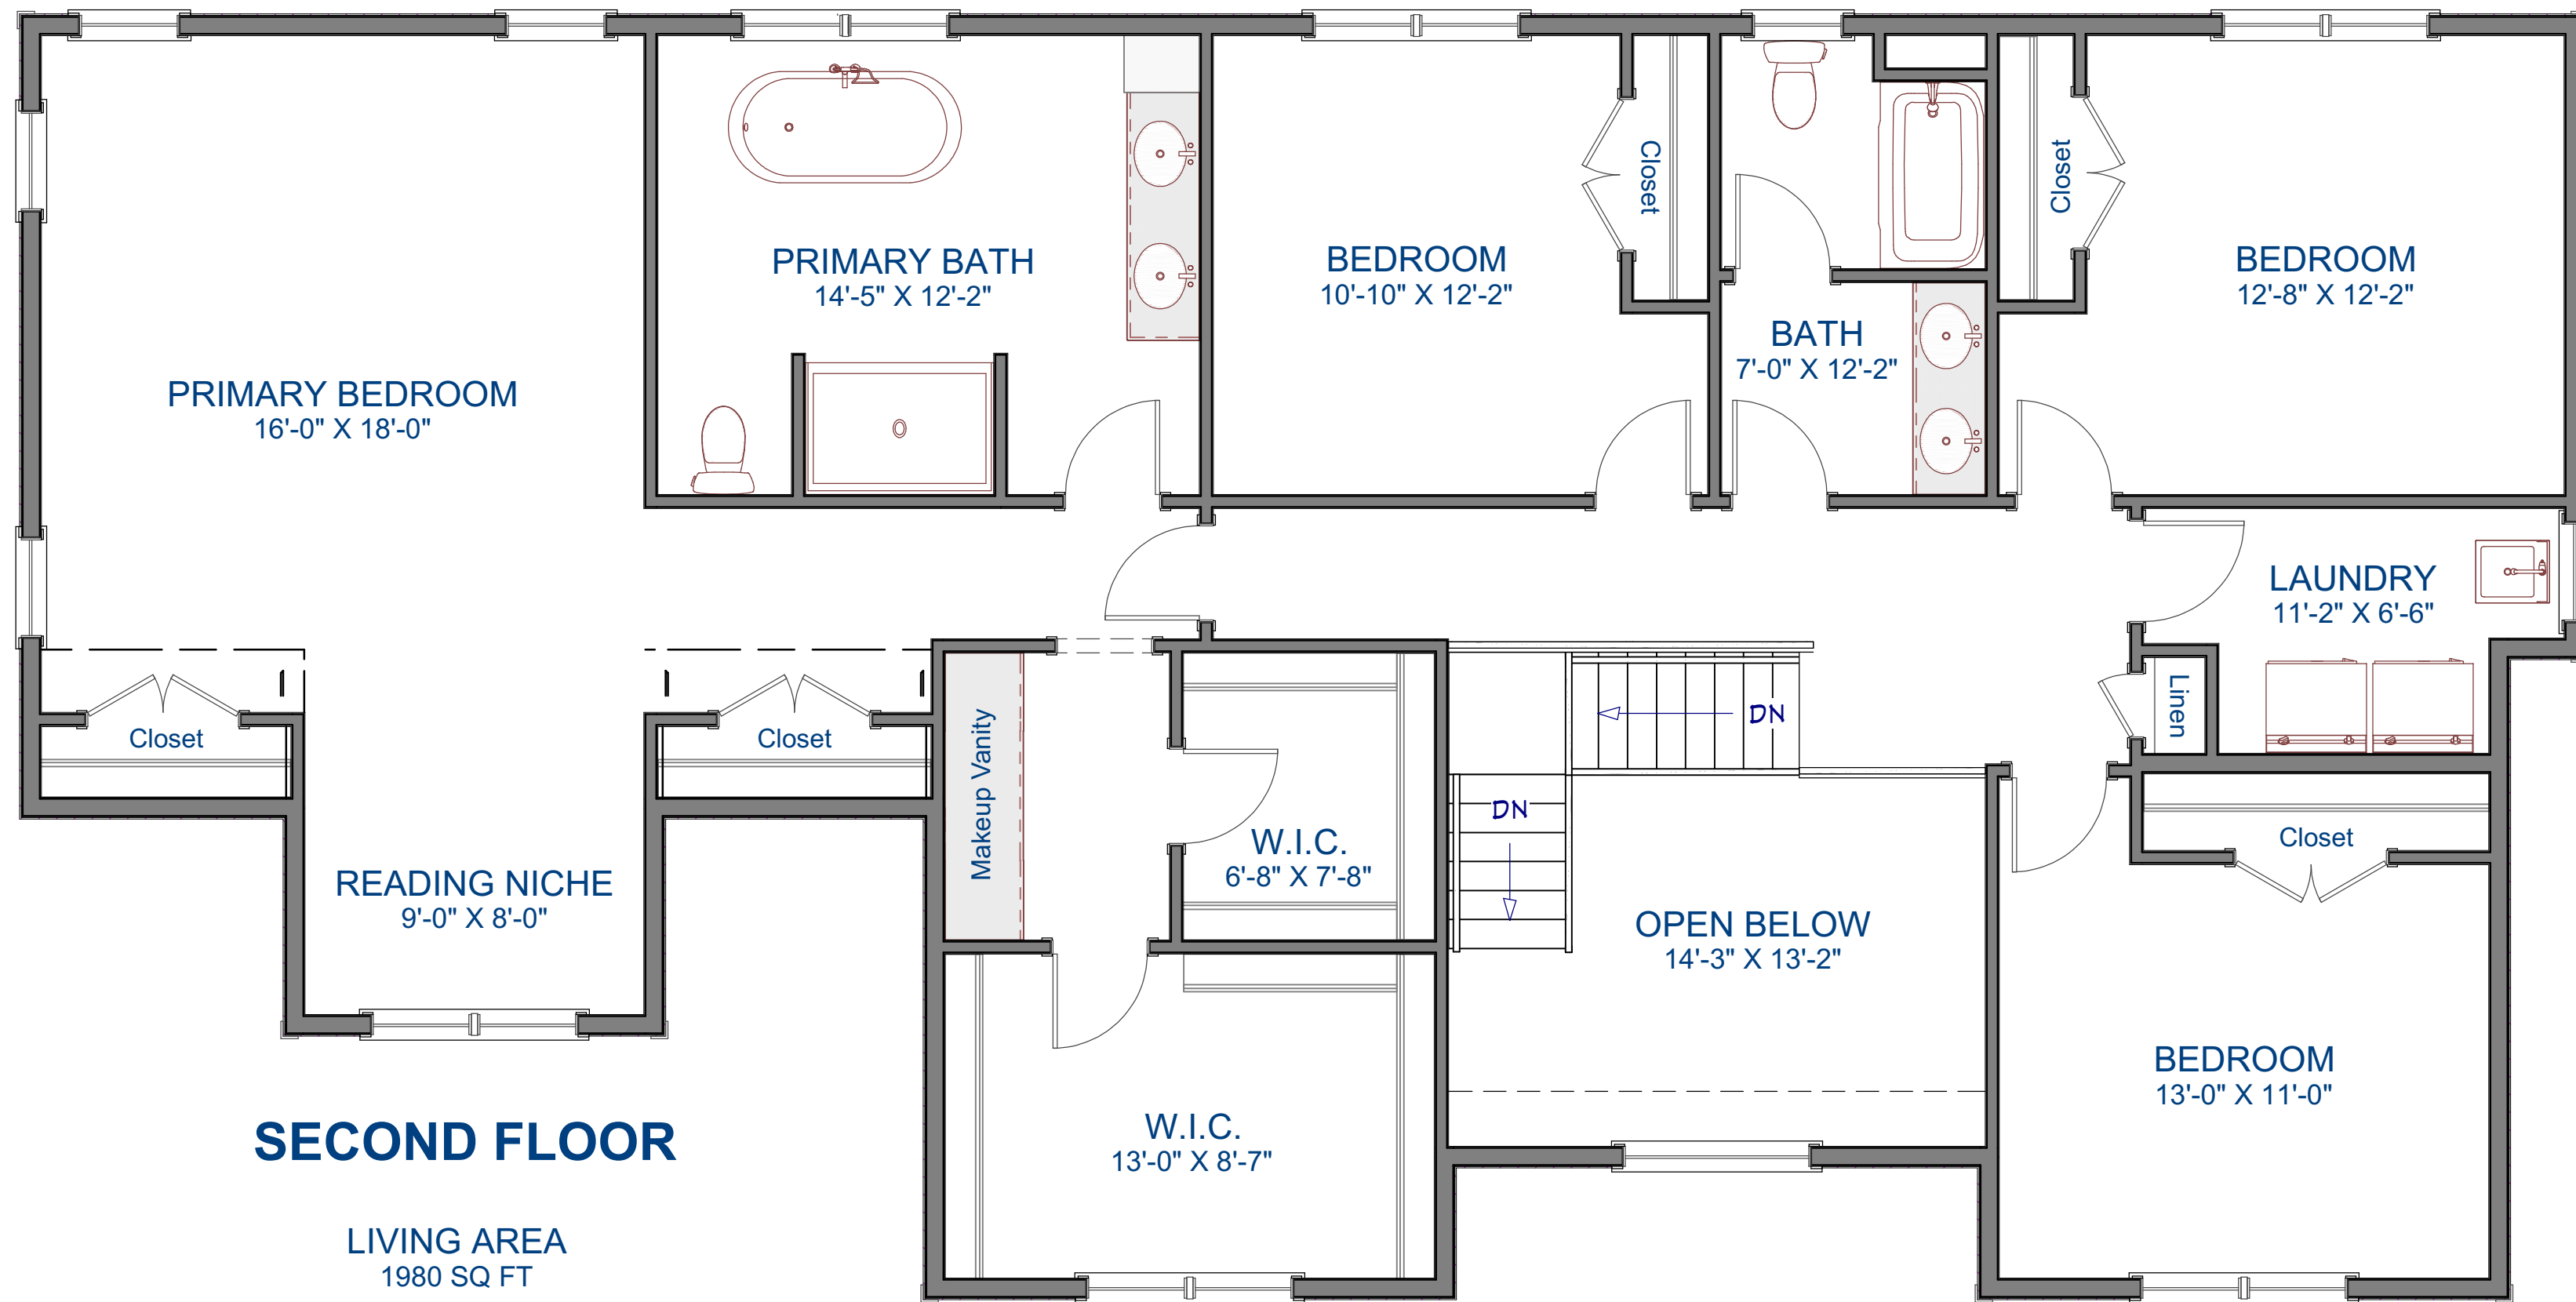

LOT 3 - BLUEBERRY 2 CAR

FINISHED BASEMENT

LIVING AREA
786 SQ FT

Image is for illustration purposes only.
Final Design may vary.

LOT 3 - BLUEBERRY 2 CAR

FIRST FLOOR

LIVING AREA
1427 SQ FT

Image is for illustration purposes only.
Final Design may vary.

LOT 3 - BLUEBERRY 2 CAR

Image is for illustration purposes only.
Final Design may vary.