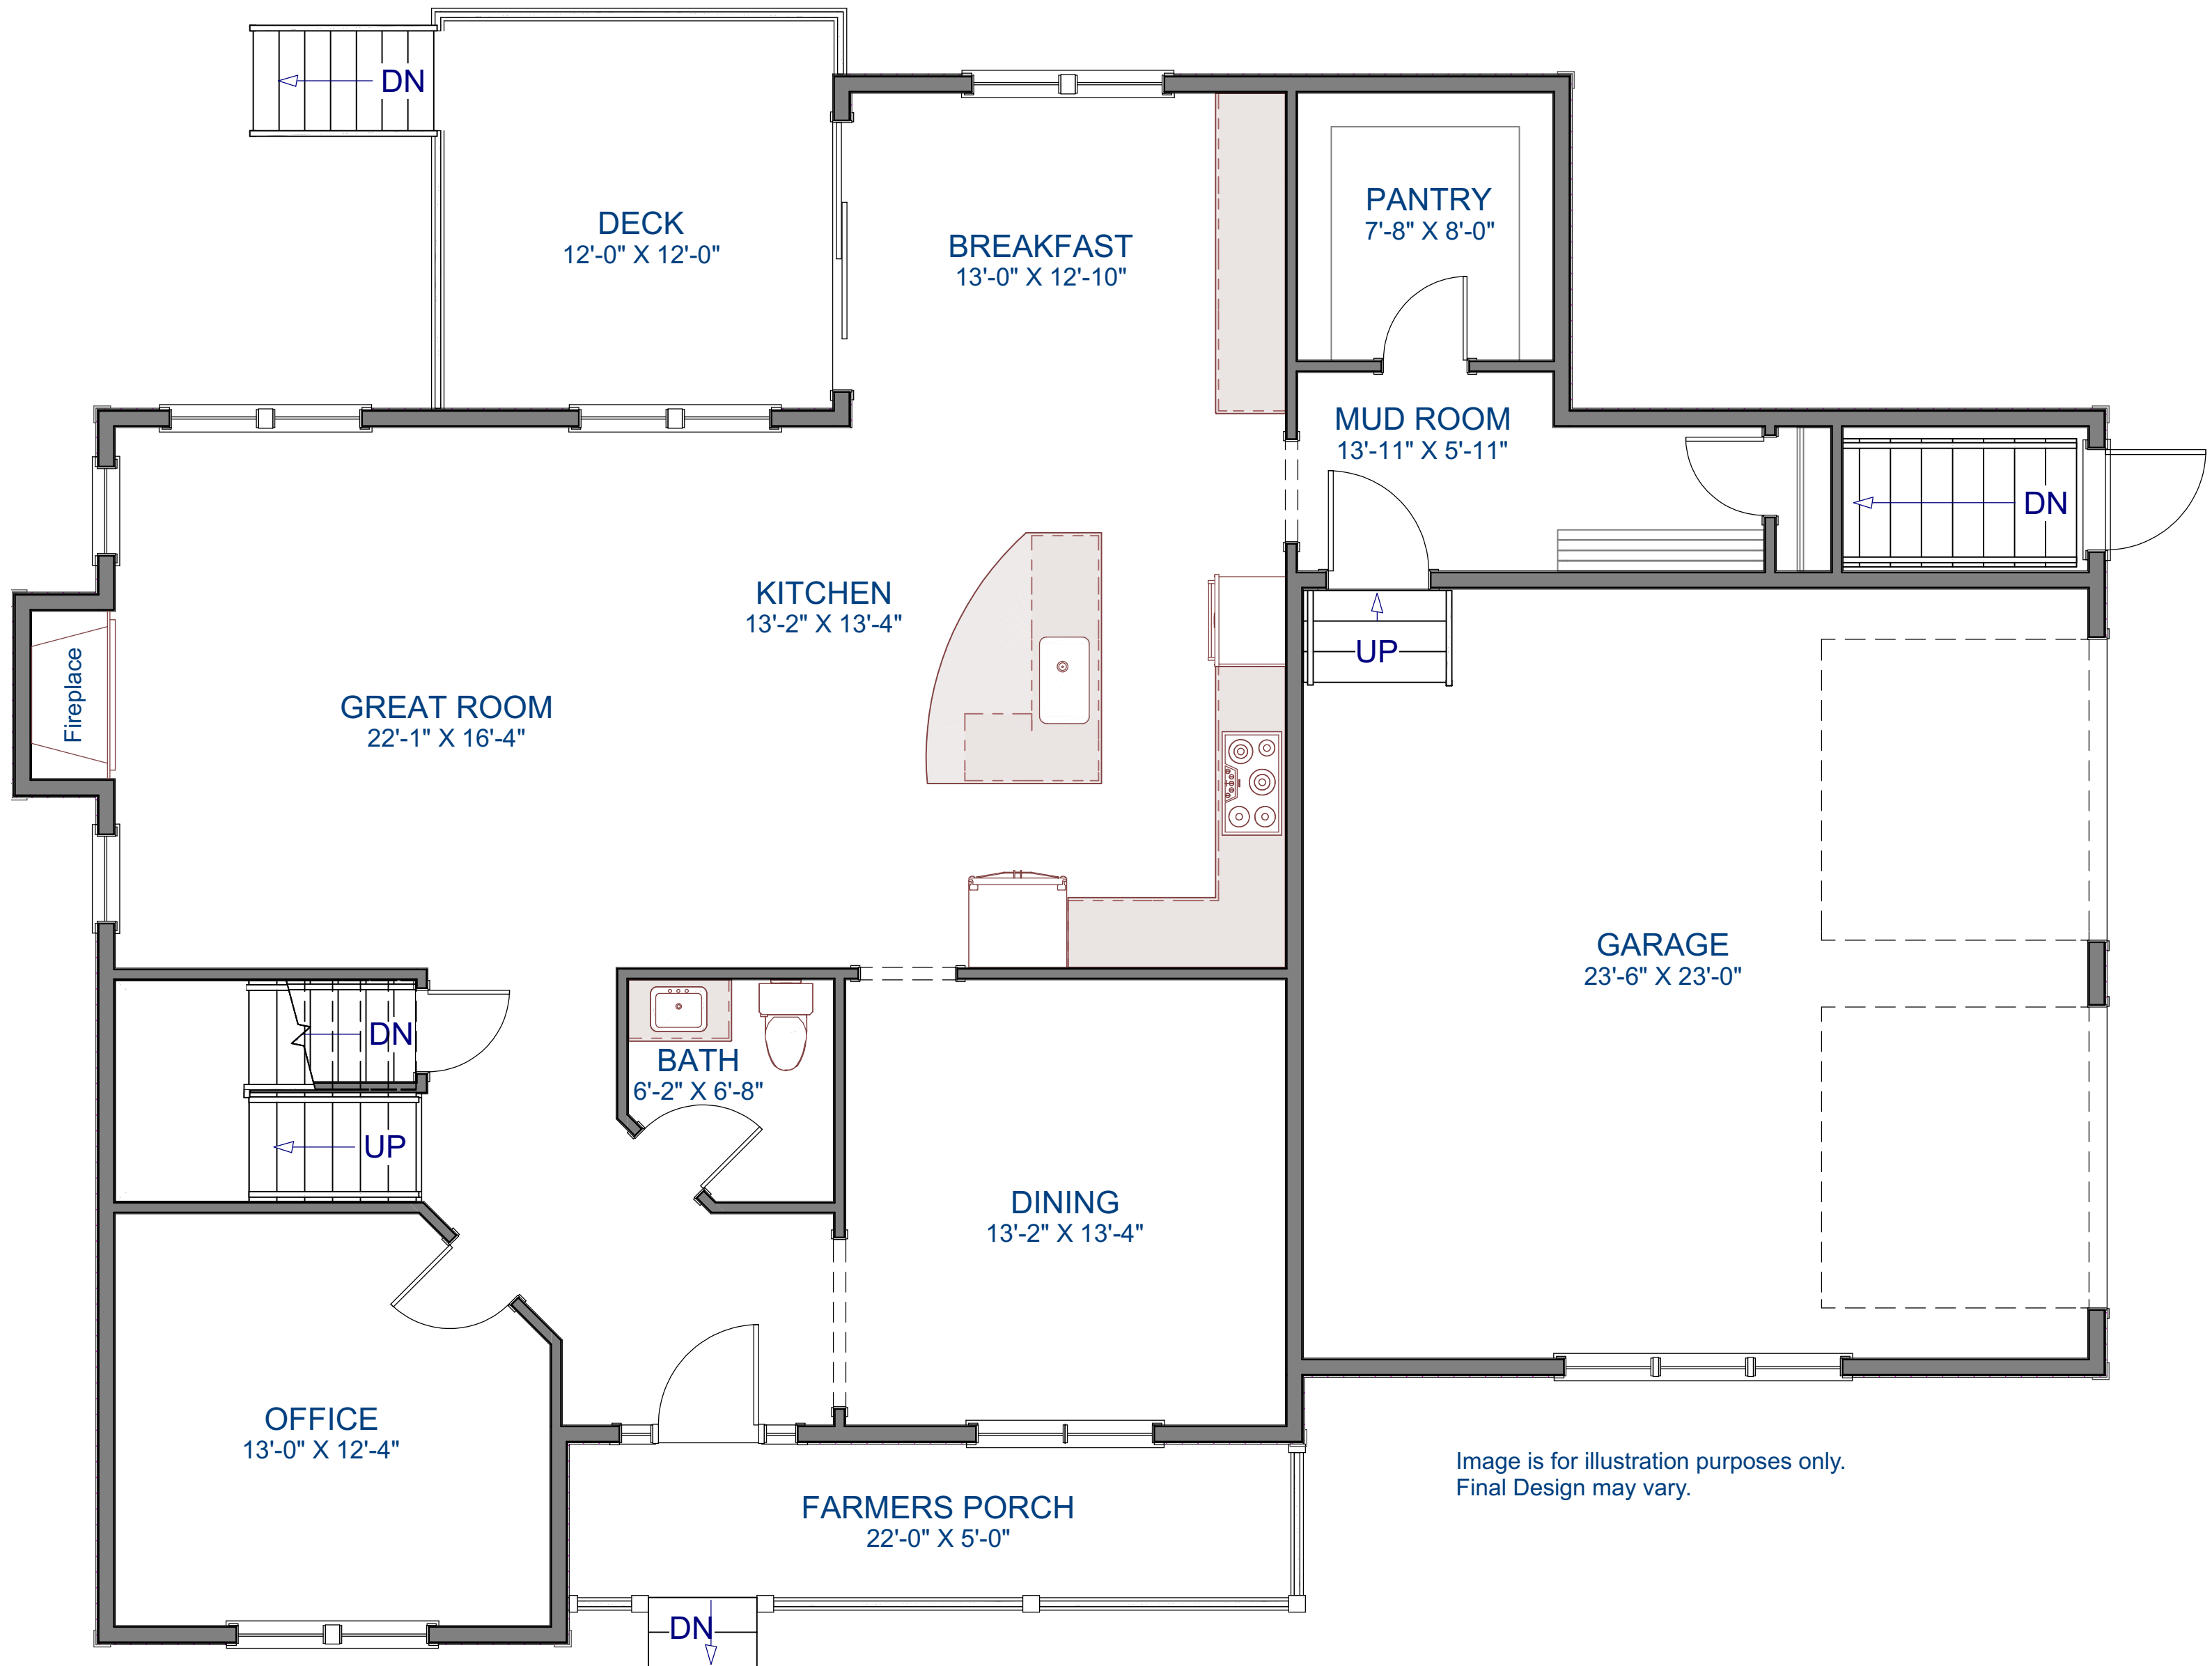

LOT 2 - CAMDEN

Image is for illustration purposes only.
Final Design may vary.

FINISHED BASEMENT

LIVING AREA
784 SQ FT

LOT 2 - CAMDEN

FIRST FLOOR

LIVING AREA
1514 SQ FT

LOT 2 - CAMDEN

Image is for illustration purposes only.
Final Design may vary.

SECOND FLOOR

LIVING AREA
2001 SQ FT