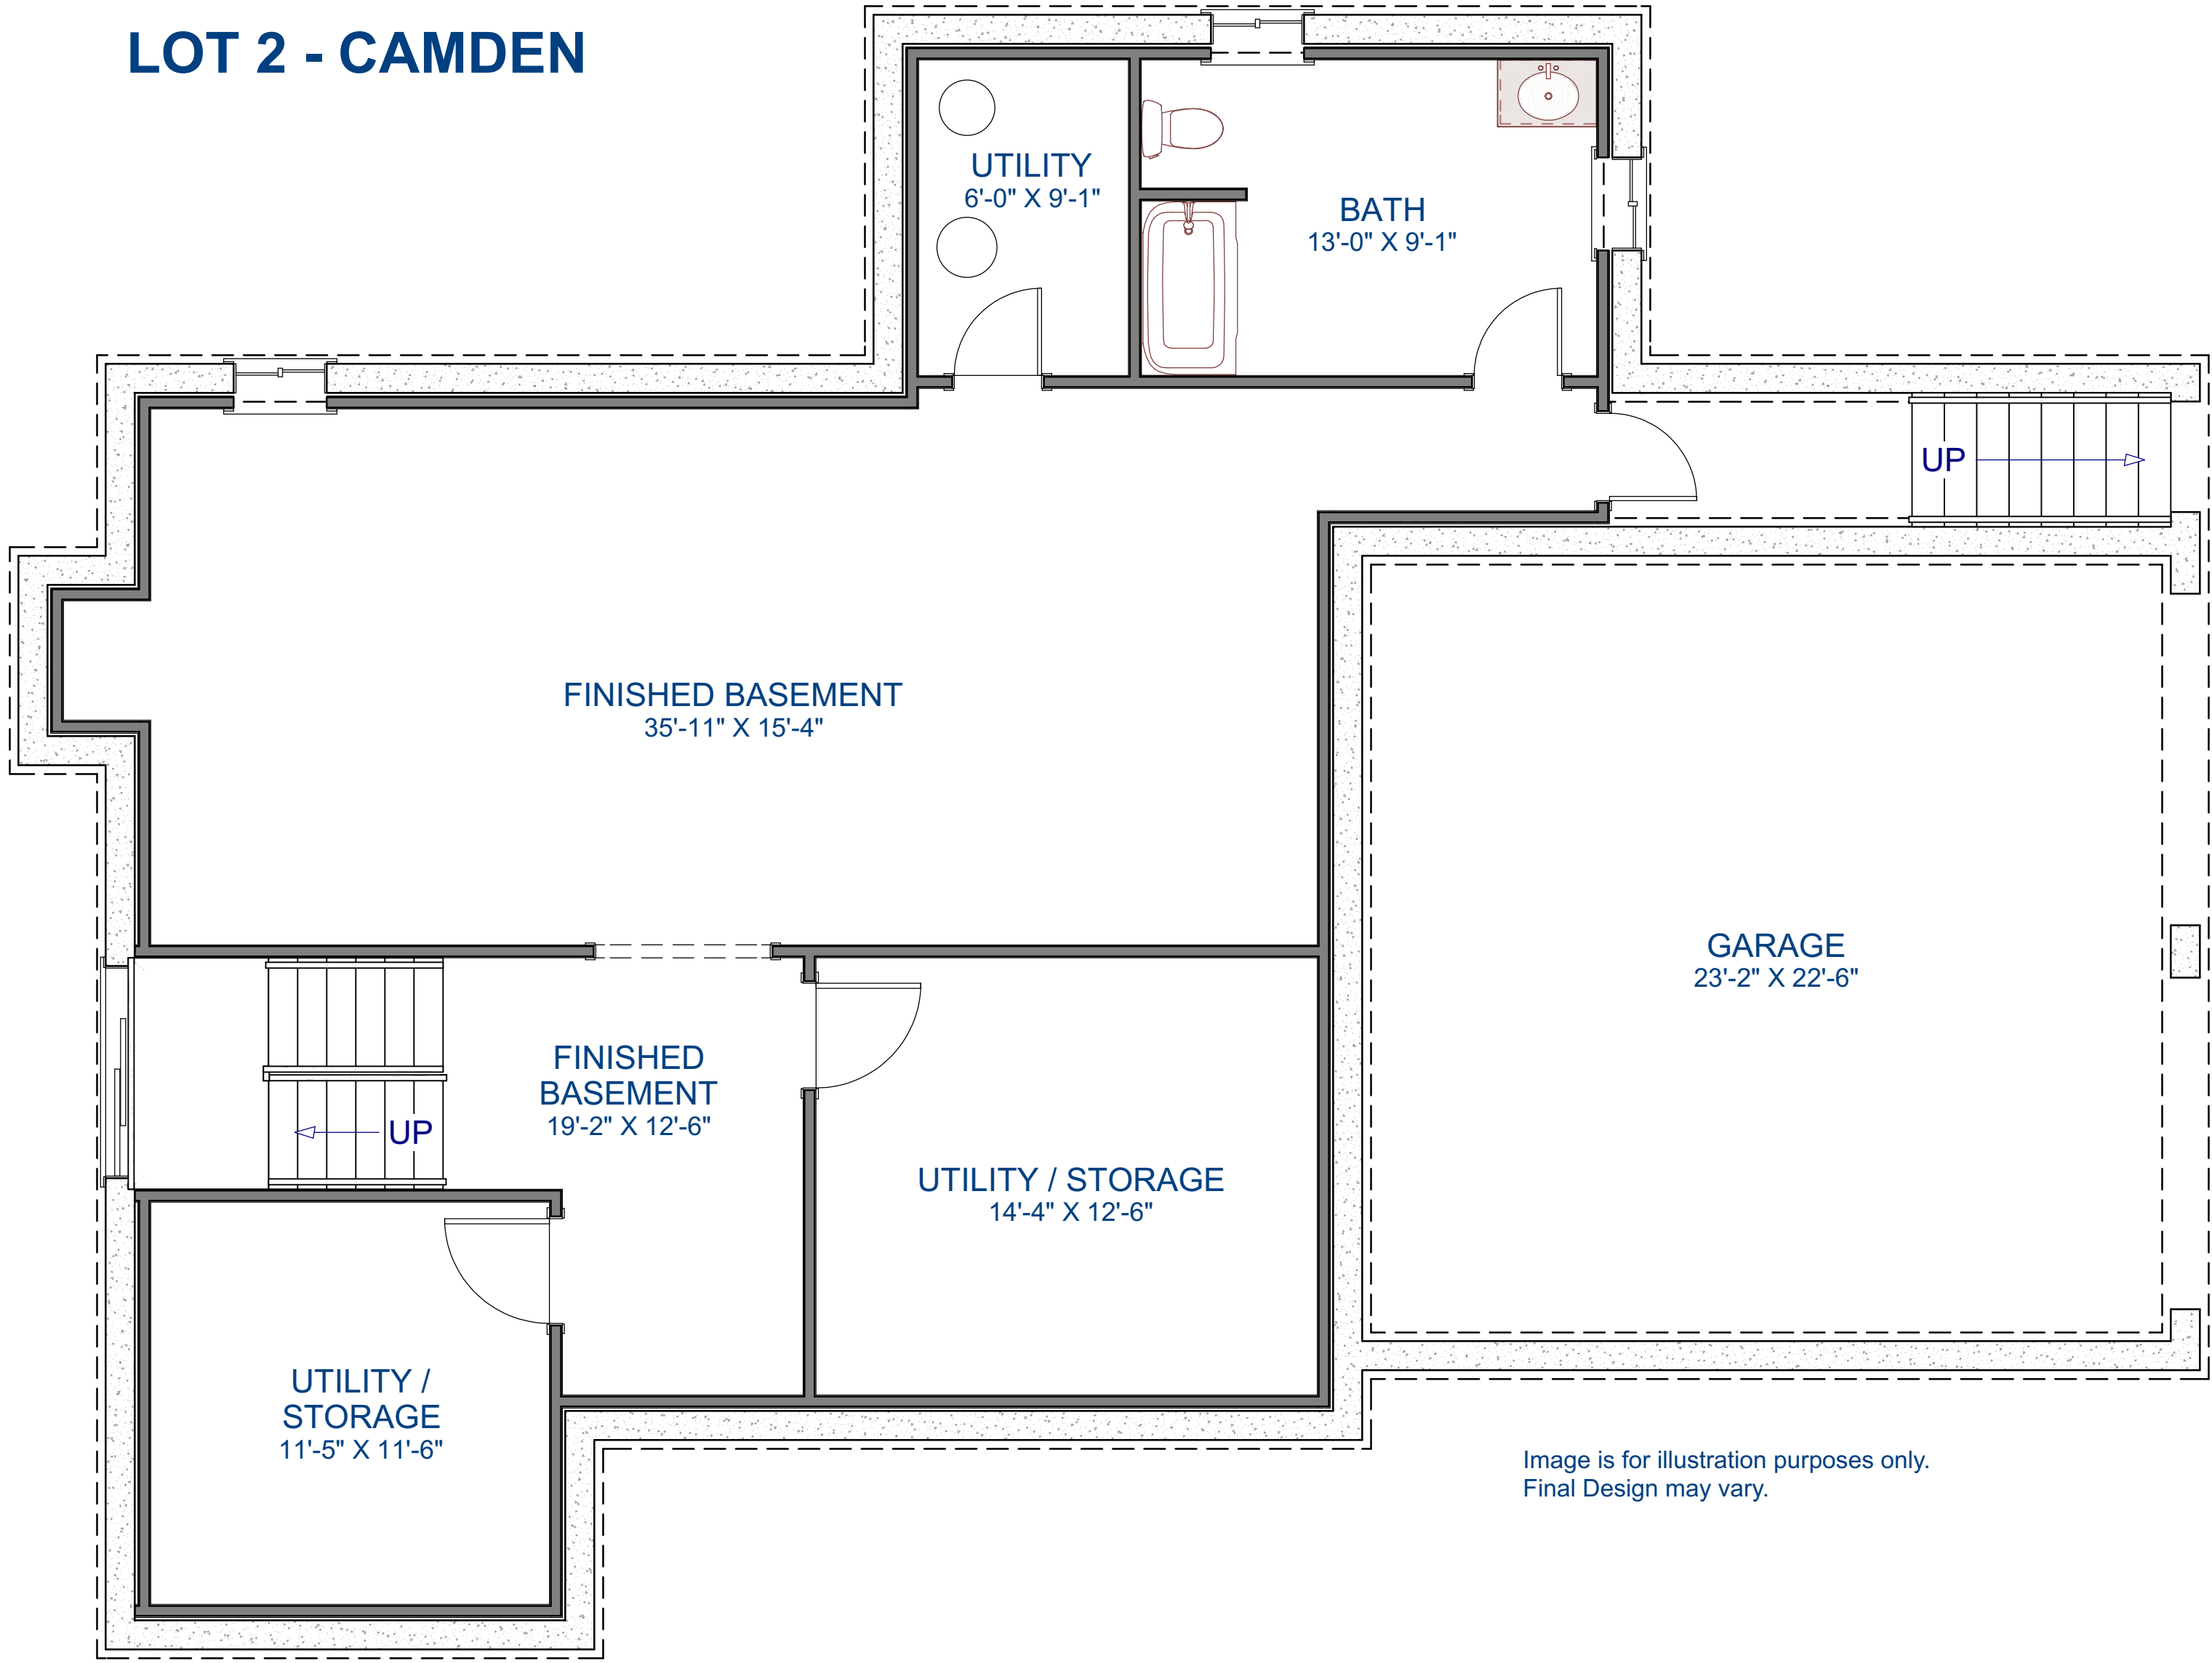

LOT 2 - CAMDEN

Image is for illustration purposes only.
Final Design may vary.

FINISHED BASEMENT

LIVING AREA
784 SQ FT

LOT 2 - CAMDEN

FIRST FLOOR

LIVING AREA
1514 SQ FT

LOT 2 - CAMDEN

Image is for illustration purposes only.
Final Design may vary.

SECOND FLOOR

LIVING AREA
2001 SQ FT