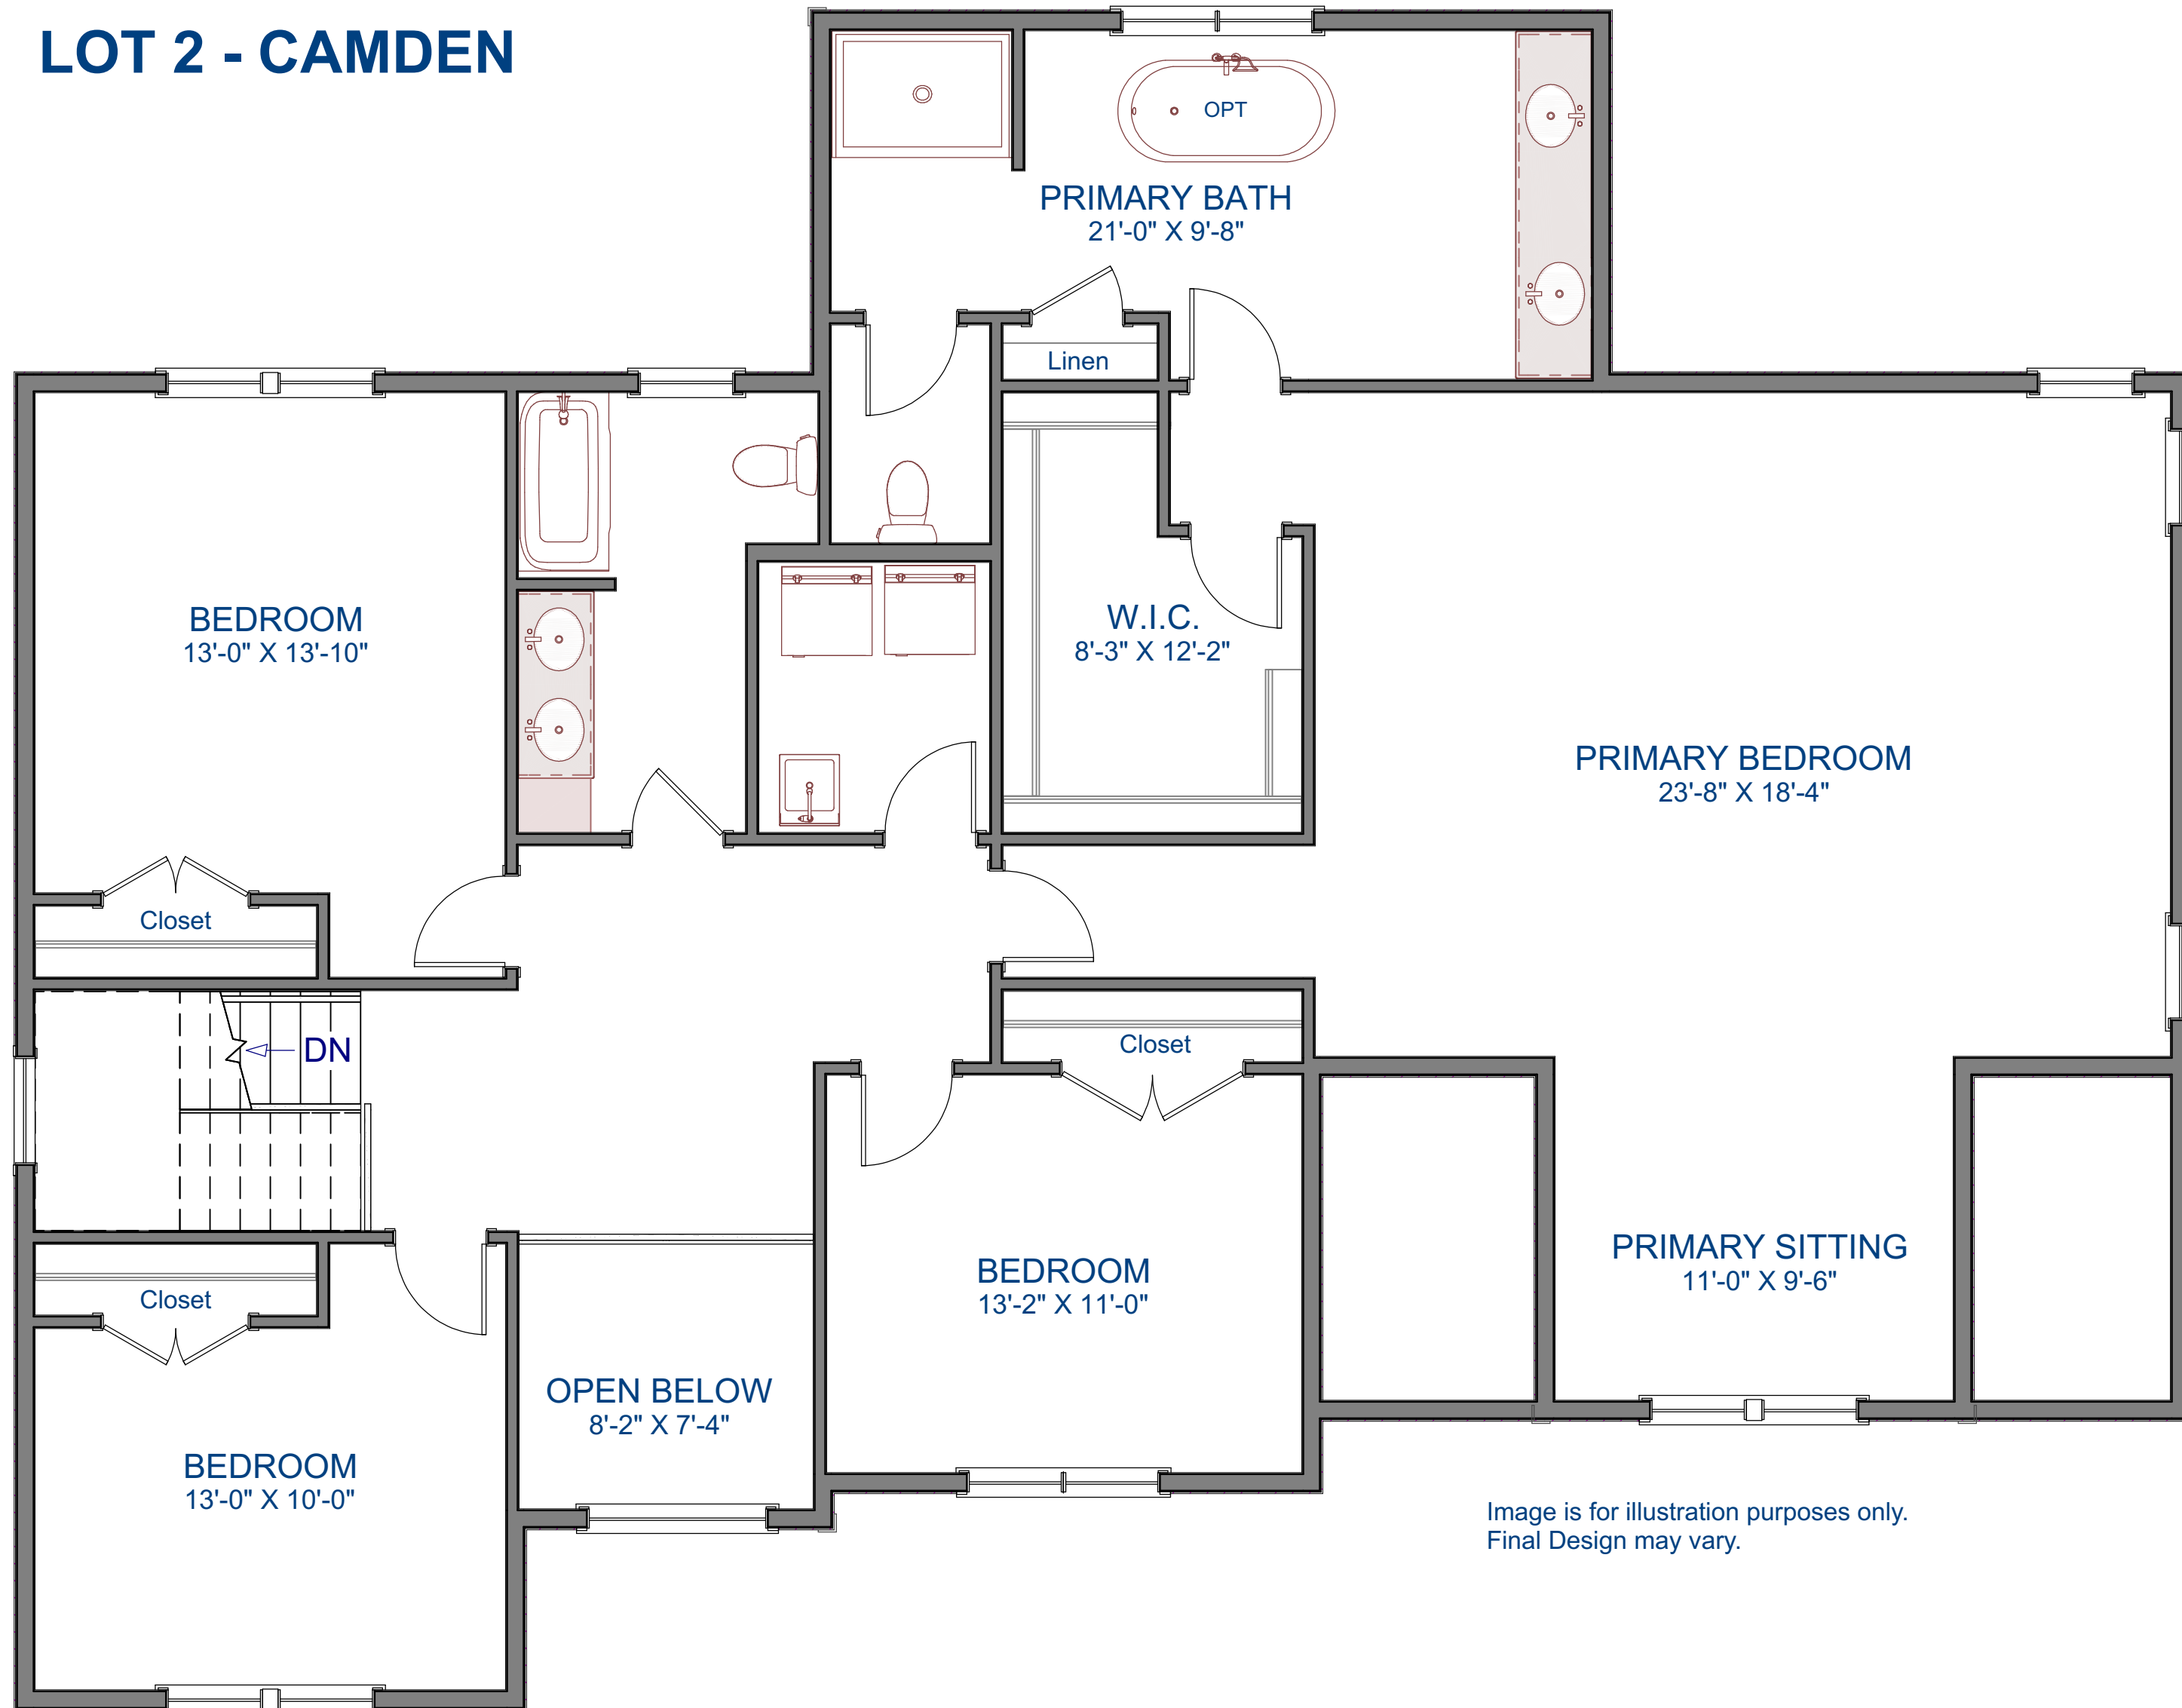

LOT 2 - CAMDEN

Image is for illustration purposes only.
Final Design may vary.

FINISHED BASEMENT

LIVING AREA
784 SQ FT

LOT 2 - CAMDEN

FIRST FLOOR

LIVING AREA
1514 SQ FT

LOT 2 - CAMDEN

Image is for illustration purposes only.
Final Design may vary.

SECOND FLOOR

LIVING AREA
2001 SQ FT