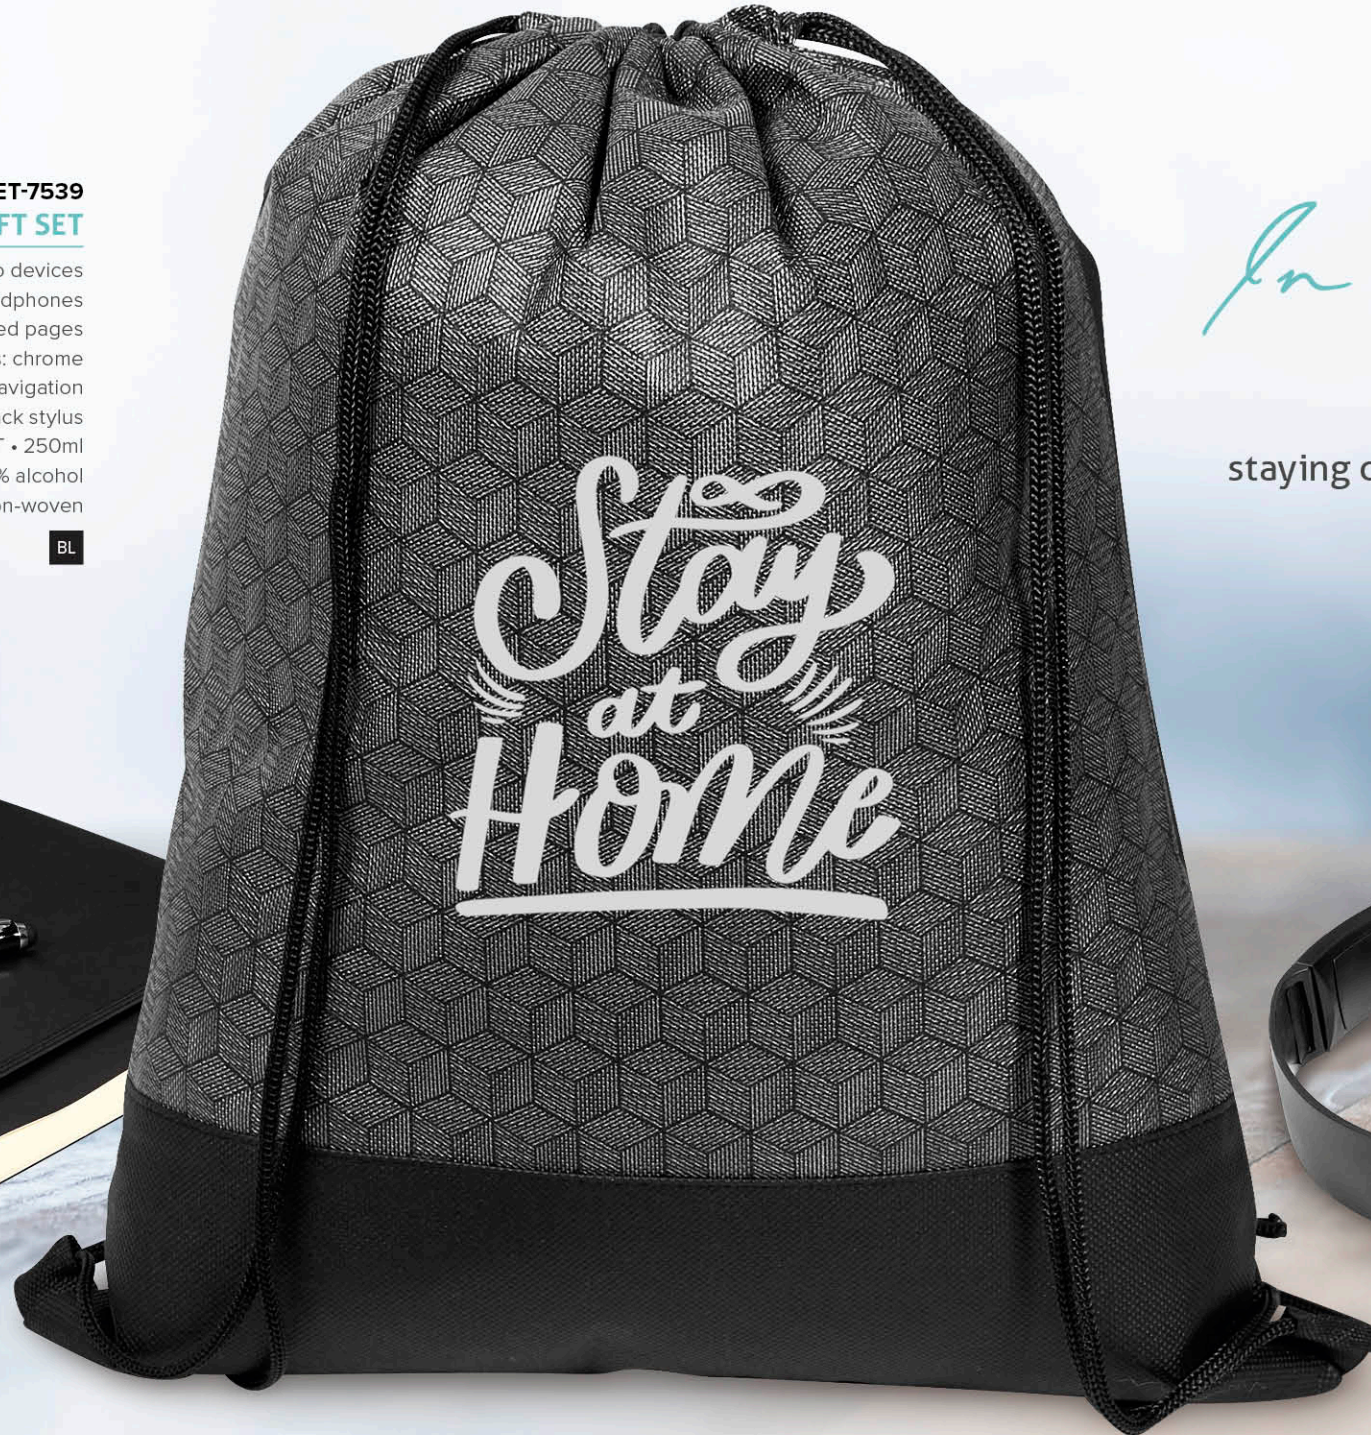

GIFTSET-7539
EVA & ELM CORVINA GIFT SET

wired headphones: 15 (l) x 18 (w) x 3 (h) • ABS • compatible with all audio devices

- 3.5mm audio jack • folding headband with deluxe padded on-ear headphones

notebook: 24 (l) x 17.5 (w) x 1.5 (h) • thermo PU • 160 lined pages

stylus ball pen: barrel: metal with gloss laquer coating • trims: chrome

- with black German ink • stylus tip for smart device screen navigation

- AV slim twist refill • minimum 1500 meters writing distance • black stylus

hand sanitiser: 13.5 (h) x 6.5 (dia) • PET • 250ml

- contains > 70% alcohol

drawstring bag: 33 (w) x 42 (h) • 80g/m² non-woven

BL

*In a digital
workspace*

staying connected is more important than ever