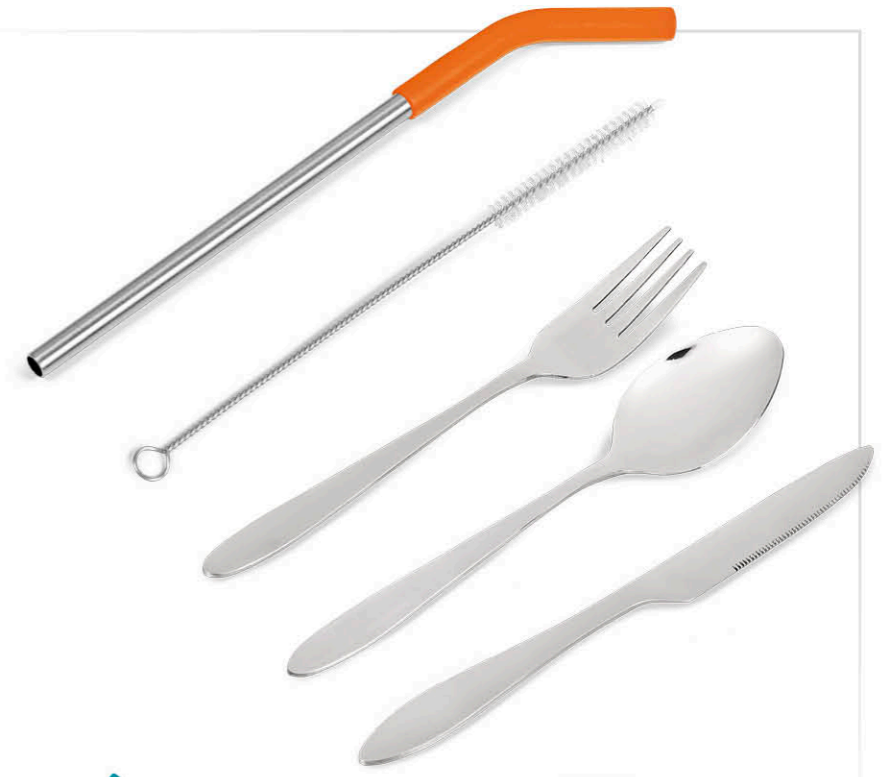

- 18 (l) x 4.2 (w) x 1 (h)
- stainless steel knife, fork, spoon & straw · straw has a silicone tip
- packed in a jute-look neoprene drawstring pouch

BL BU CM L N O R TQ

**K** SAVE OUR OCEANS

**Kooshty®**