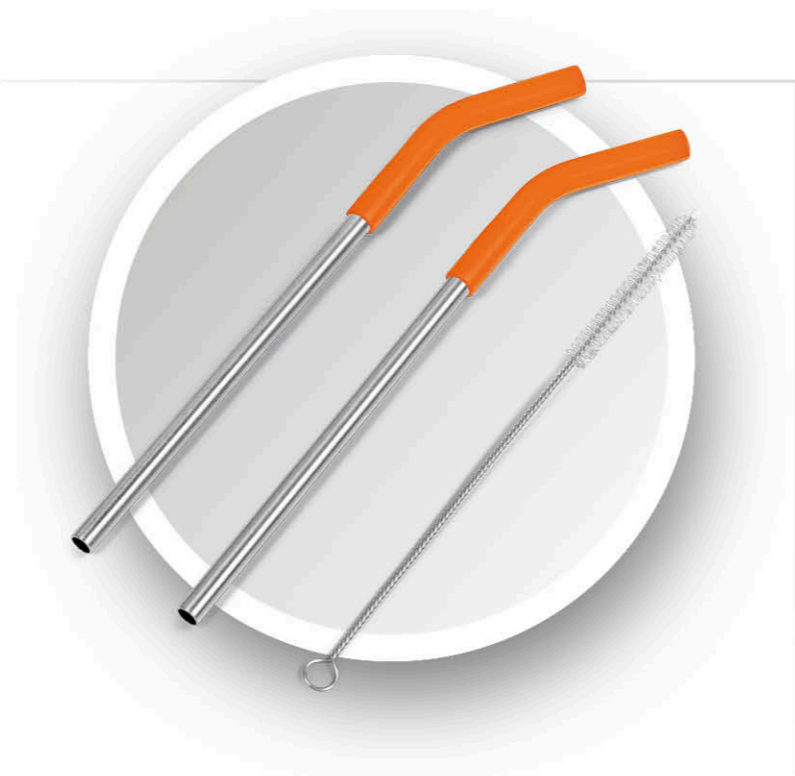

Kooshty®

KOOSH-9005
KOOSHTY SLURP STRAW SET

two Kooshty straws: 22 (h) · stainless steel &
food-grade silicone
brush cleaner: 20 (h)

· includes tube gift box

BL BU CM L N O R TQ