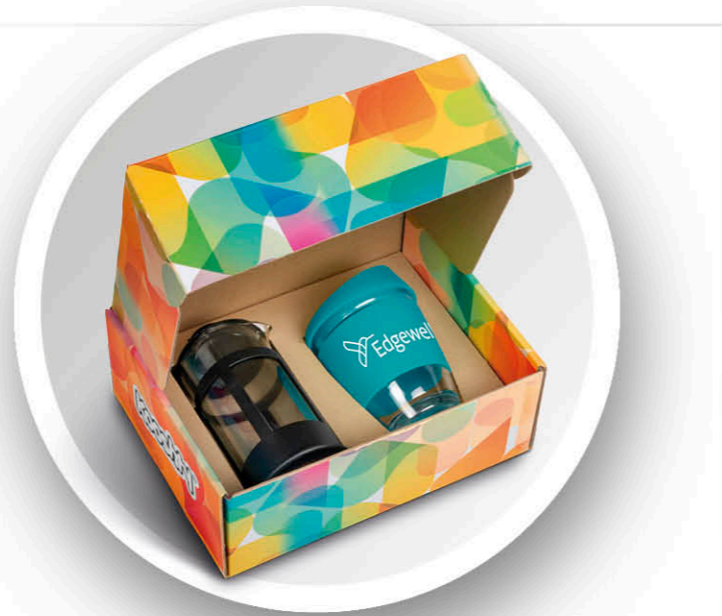

Kooshty®

KOOSH-8970 KOOSHTY KUPPER SET WITH BLACK PLUNGER

Kooshty Kup: 13.5 (h) · borosilicate glass & food-grade silicone · 340ml

plunger: borosilicate glass · 350ml

presentation box: 24.5 (l) x 19 (w) x 9.5 (h)