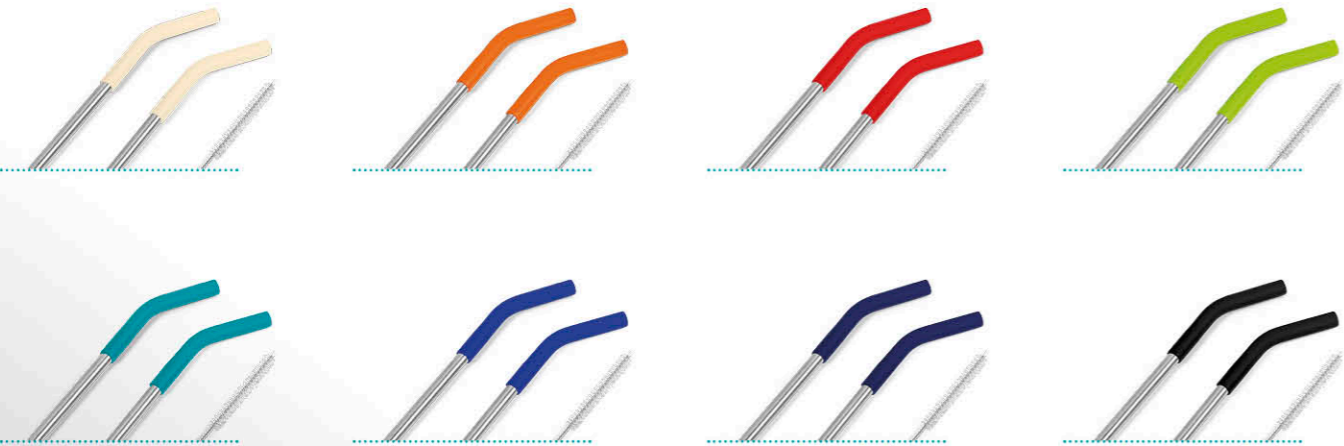

Kooshty®

KOOSH-9005
KOOSHTY SLURP STRAW SET

two Kooshty straws: 22 (h) · stainless steel &
food-grade silicone
brush cleaner: 20 (h)

· includes tube gift box

BL BU CM L N O R TQ