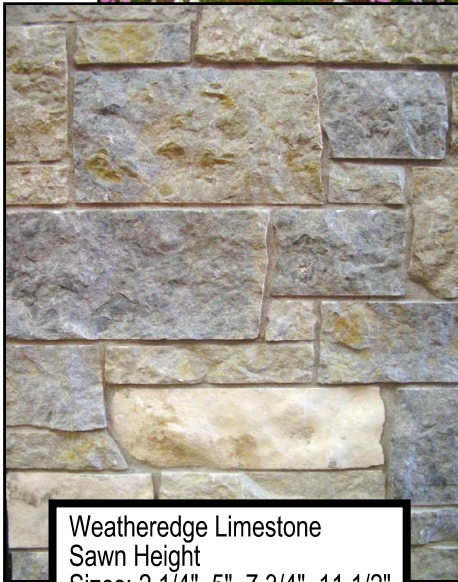

Natural Stone Thin Veneer

Weatheredge Limestone
Northern Collection
Sizes: 5", 6", 11 1/2"

Weatheredge Limestone
Sawn Height
Sizes: 2 1/4", 5", 7 3/4", 11 1/2"

Weatheredge Limestone Tumbled Northern Collection