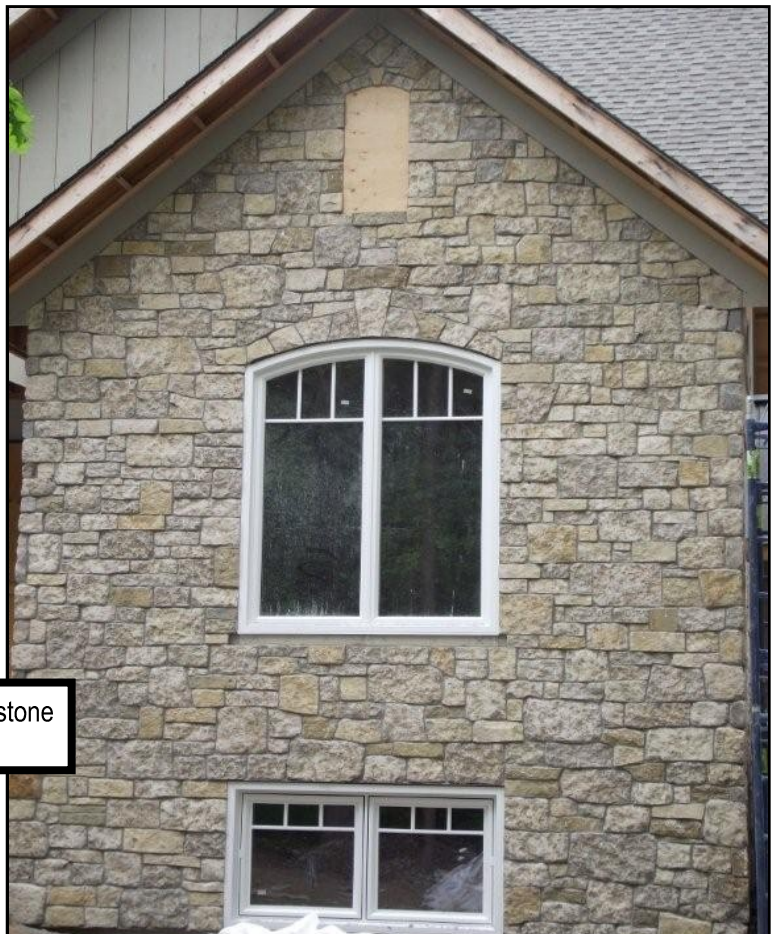

Natural Stone Thin Veneer

Cozy Cottage Limestone
Ledgerrock Blend

Cozy Cottage Limestone
Random Blend

Cozy Cottage Limestone
Squared Blend

Colonial Brick & Stone Inc.
5956 Perth Rd. 119 Brunner, ON N0K 1C0
Tel. 519-595-4261 fax. 519-595-4261
website. www.colonialbrickandstone.com
email. colonial@perth.net