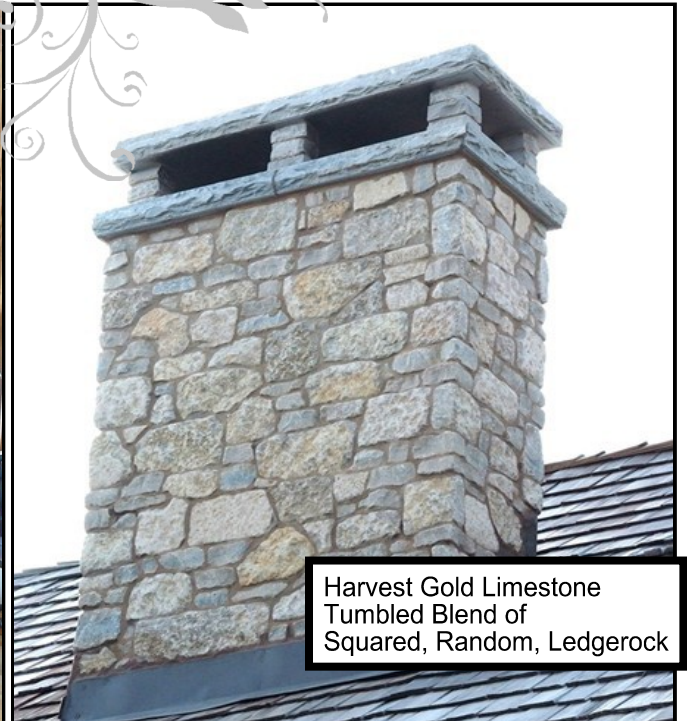

Harvest Gold Limestone
Tumbled Blend of
Squared, Random, Ledgerrock