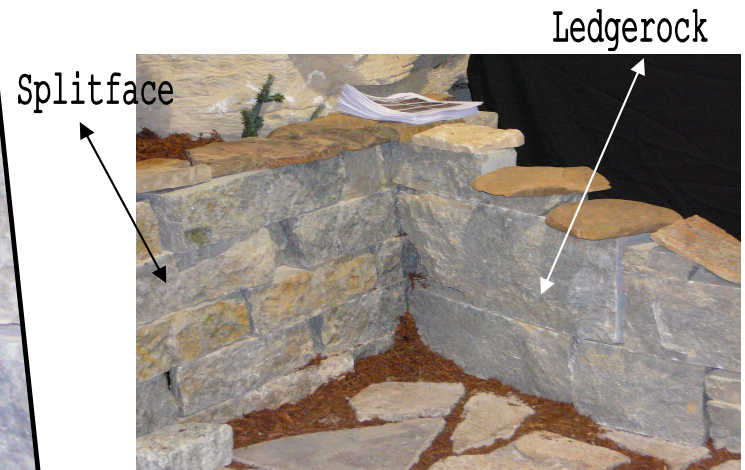

WEATHEREDGE LIMESTONE SAWN HEIGHT WALLSTONE

Colonial Brick & Stone Inc.

5956 Perth Rd. 119
Brunner, ON N0K 1C0
Phone: 519-595-4261

www.colonialbrickandstone.com