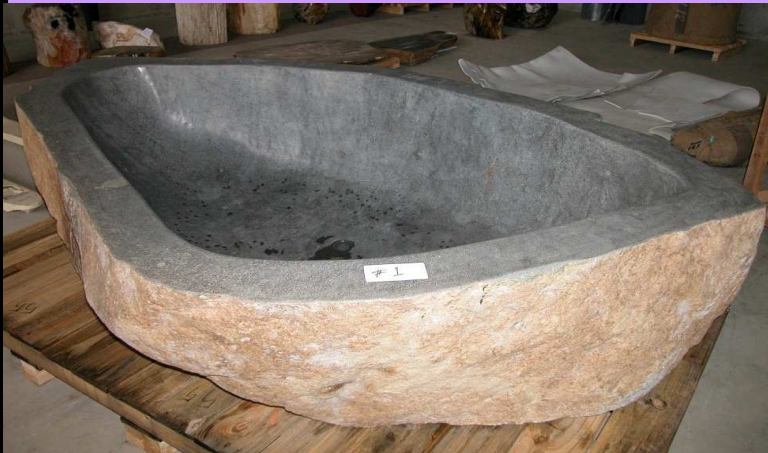

Natural Stone BATH TUBS

Colonial Brick & Stone Inc.

519-595-4261

{ Item #1 }

3,620 lbs.

Outside Height: 22" Inside Width: 40.5" Outside Width: 50"
 Inside Height: 18.5" Inside Length: 73" Outside Length: 87"

{ Item #6 }

6,440 lbs.

Outside Height: 25.5" Inside Width: 45.5" Outside Width: 69"
 Inside Height: 20" Inside Length: 79" Outside Length: 102"

{ Item #7 }

4,500 lbs.

Outside Height: 24" Inside Width: 40.5" Outside Width: 52.5"
 Inside Height: 19" Inside Length: 70" Outside Length: 91"

{ Item #8 }

2,080 lbs.

Outside Height: 23" Inside Width: 39.25" Outside Width: 53.5"
 Inside Height: 19" Inside Length: 58" Outside Length: 69"