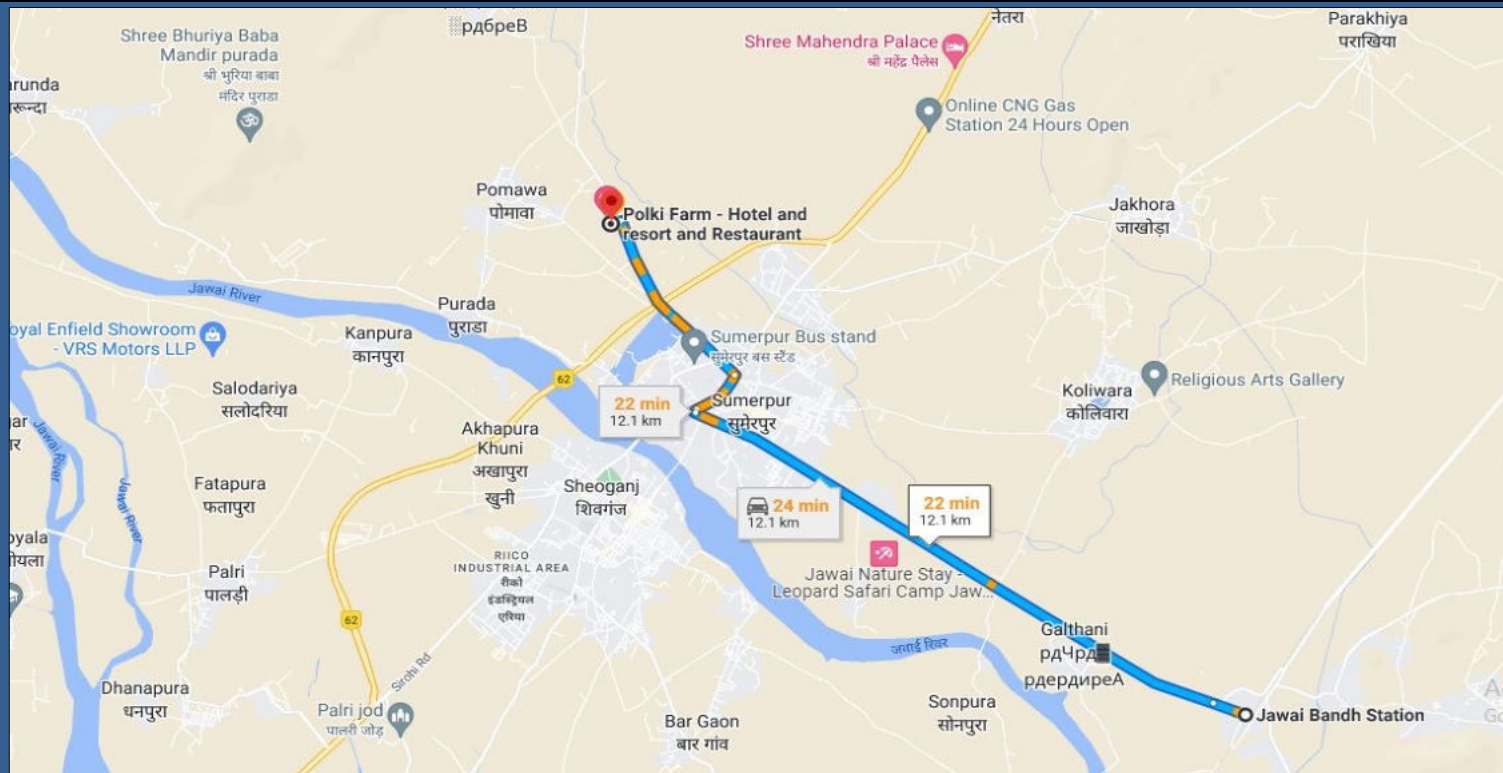

Jawai Safari Is Approximately 15 Km From Our Resort

Jawai Bandh ( jwb ) Railway station

12.1 km away from Railway Station Jawai Bandh

Click the link for location -

<https://goo.gl/maps/e7f2dMtdVeMNxoCt8>

Swami vivekanand bus station Sumerpur ( rajasthan )

2.6 km away from bus station

Click the link for location –

<https://goo.gl/maps/dY3kkiMqtuaubXn28>