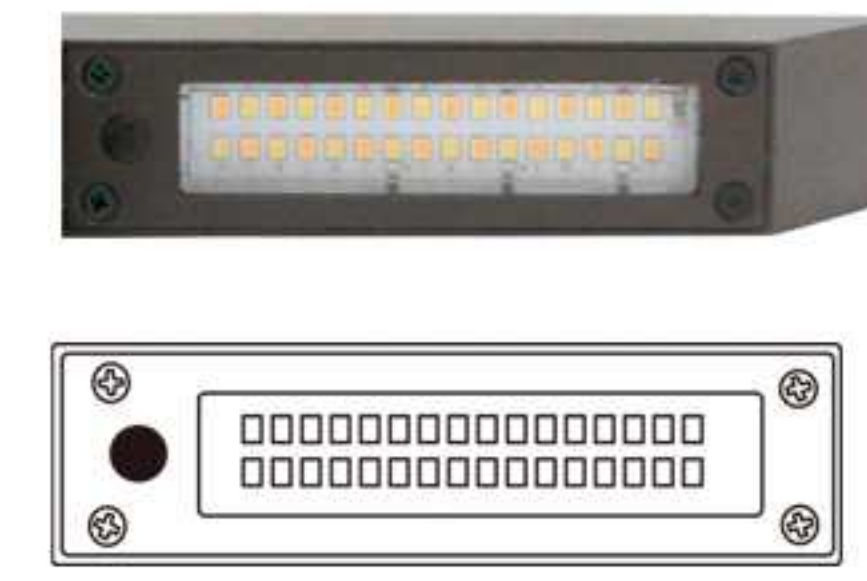

SIMPLE. PROFESSIONAL. RELIABLE

2700K LED Source

**Strong Ground Spike
with Brass Thread**

Packing :

4pcs/inner box

12pcs/carton

G.W : 10.5KGS

N.W : 9.5 KGS

Carton Size : 56×30×28cm

KEY FEATURES

- Frosted lens
- "L" modern style
- Includes ABS ground stake, 1/2" NPT brass thread, slotted for easy of installation
- Rubber bug plug prevents moisture/bugs from entering fixture
- Acrylic lampshade has strong light transmission
- Thick aluminum is not easy to rust, oxidize, acid and corrosion resistance
- Strong ABS ground spike /stake with brass insert

PRODUCT SPECIFICATIONS

Model: YHZ-902

Material: Cast aluminum

Finish: Black / Bronze

Power: 5W

CCT: 2700K

Voltage: 12V-24V AC/DC

Lens: High temperature resistant frosted lens

Light Source: Sanan Optoelectronics

Waterproof: IP65

Light Range: 6-10m²

Lighting Wire: 3'-#18/2 cable wire