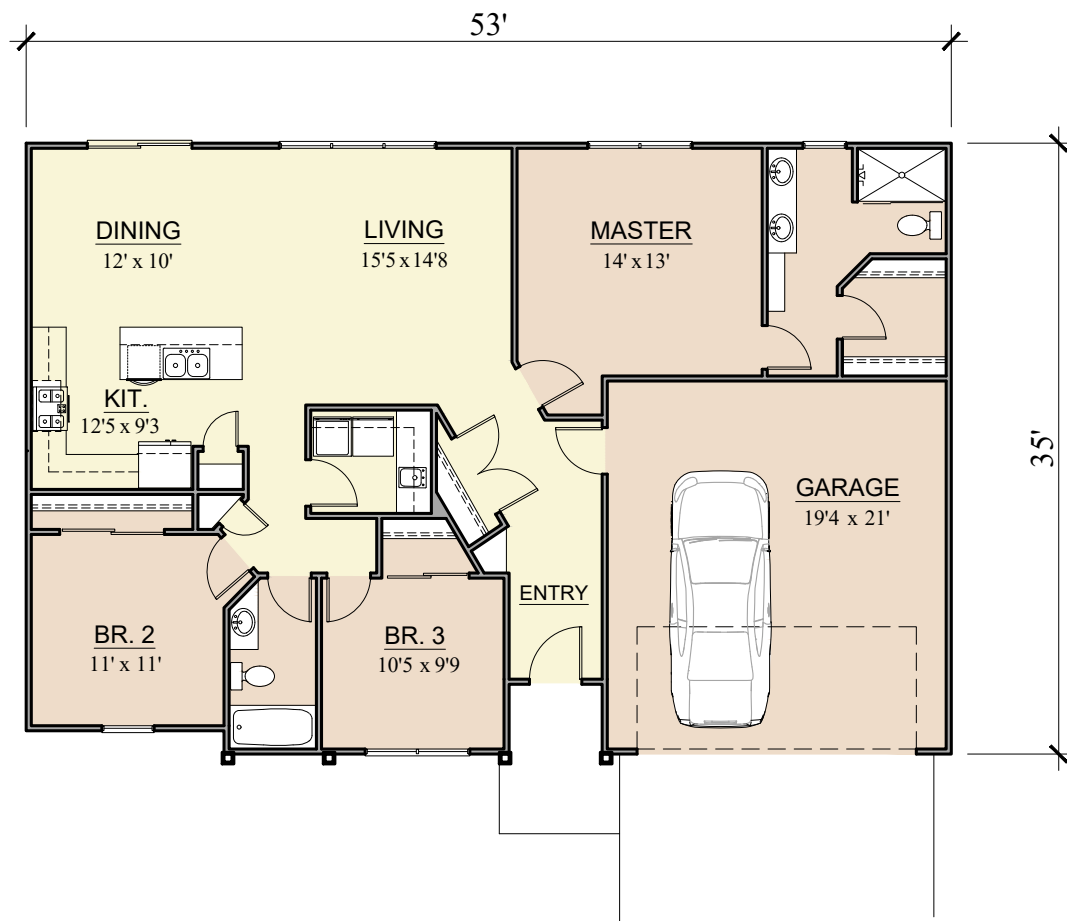

# The *Cahill*

Single Story  
3 Bedroom, 2 Bath  
2 Car Garage

**Main Floor**  
1,395 square feet