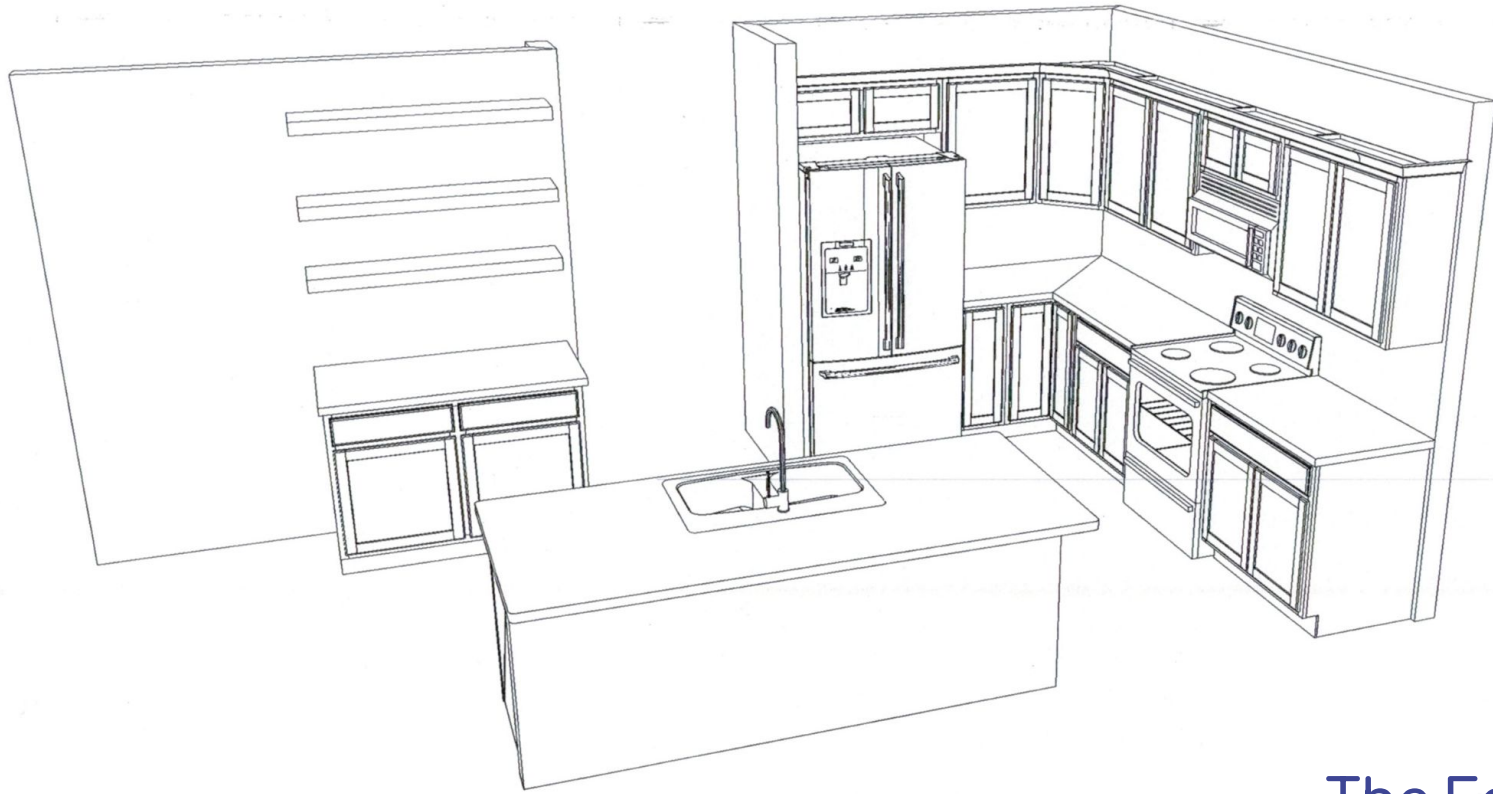

The *Fairfield*

Lot 22
Fairfield

Our Quality Is Our Trademark

Main Floor
1,627 square feet

The Fairfield
Kitchen

The Fairfield
Kitchen - Top View

The Fairfield
Hall Bathroom

The *Fairfield*

Interior

Our Quality Is Our Trademark

Vanity Top
Cultured Marble

The Fairfield
Kitchen Backsplash

PV Cabinets
Buckskin Maple

Note:
White on
surrounding cabinets

Interior Paint
Agreeable Grey*

Kitchen Top
Bengal White Granite*