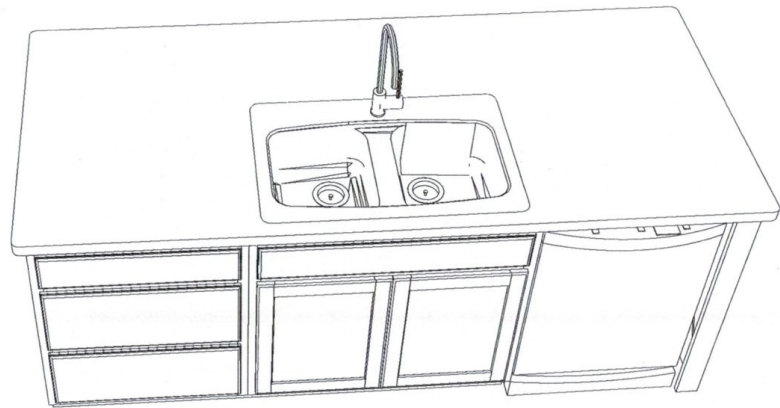

The *Fairfield*

Lot 22
Fairfield

Our Quality Is Our Trademark

Main Floor
1,627 square feet

The Fairfield
Kitchen

The Fairfield
Kitchen - Top View

The Fairfield
Hall Bathroom

The *Fairfield*

Interior

Our Quality Is Our Trademark

Vanity Top
Cultured Marble

The Fairfield
Kitchen Backsplash

PV Cabinets
Buckskin Maple

Note:
White on
surrounding cabinets

Interior Paint
Agreeable Grey*

Kitchen Top
Bengal White Granite*