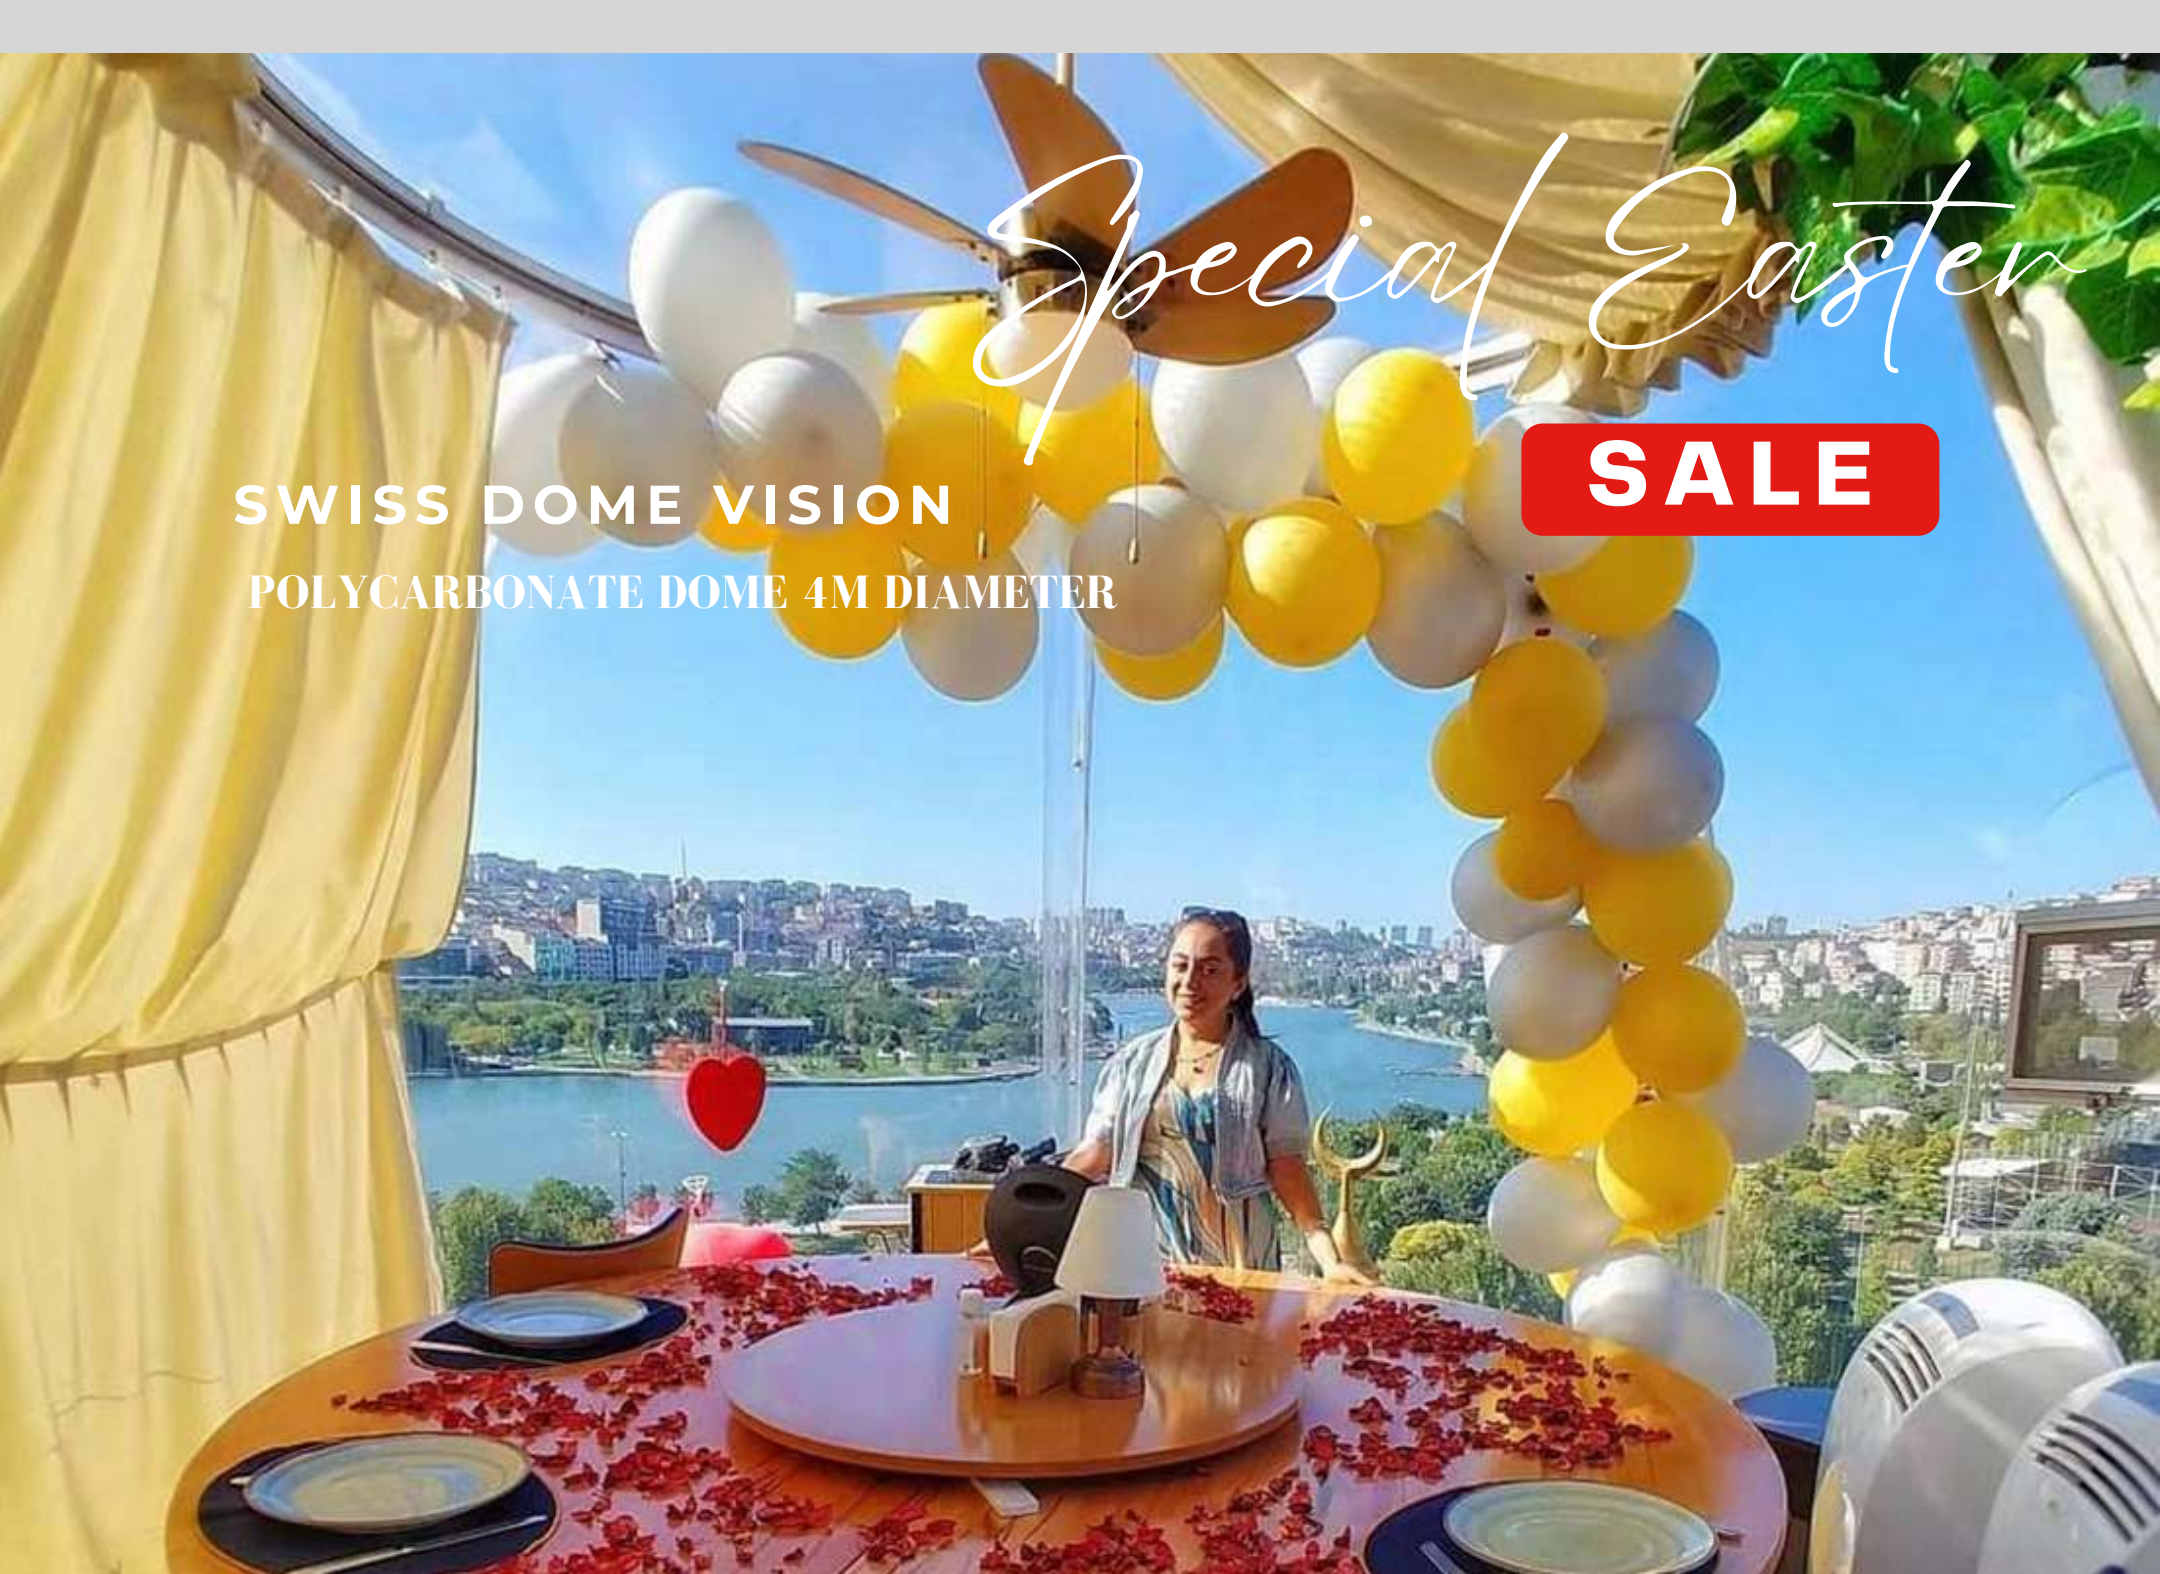

Special Easter

SALE

SWISS DOME VISION
POLYCARBONATE DOME 4M DIAMETER

15%OFF for the 1st Dome

20%OFF for the 2nd Dome
offer valid till 30th March 2024

AGENCY AVAILABLE AT ALL COUNTRIES AND REGIONS
contact us at: info@swissdomevision.com

WhatsApp: +34 611 59 22 89