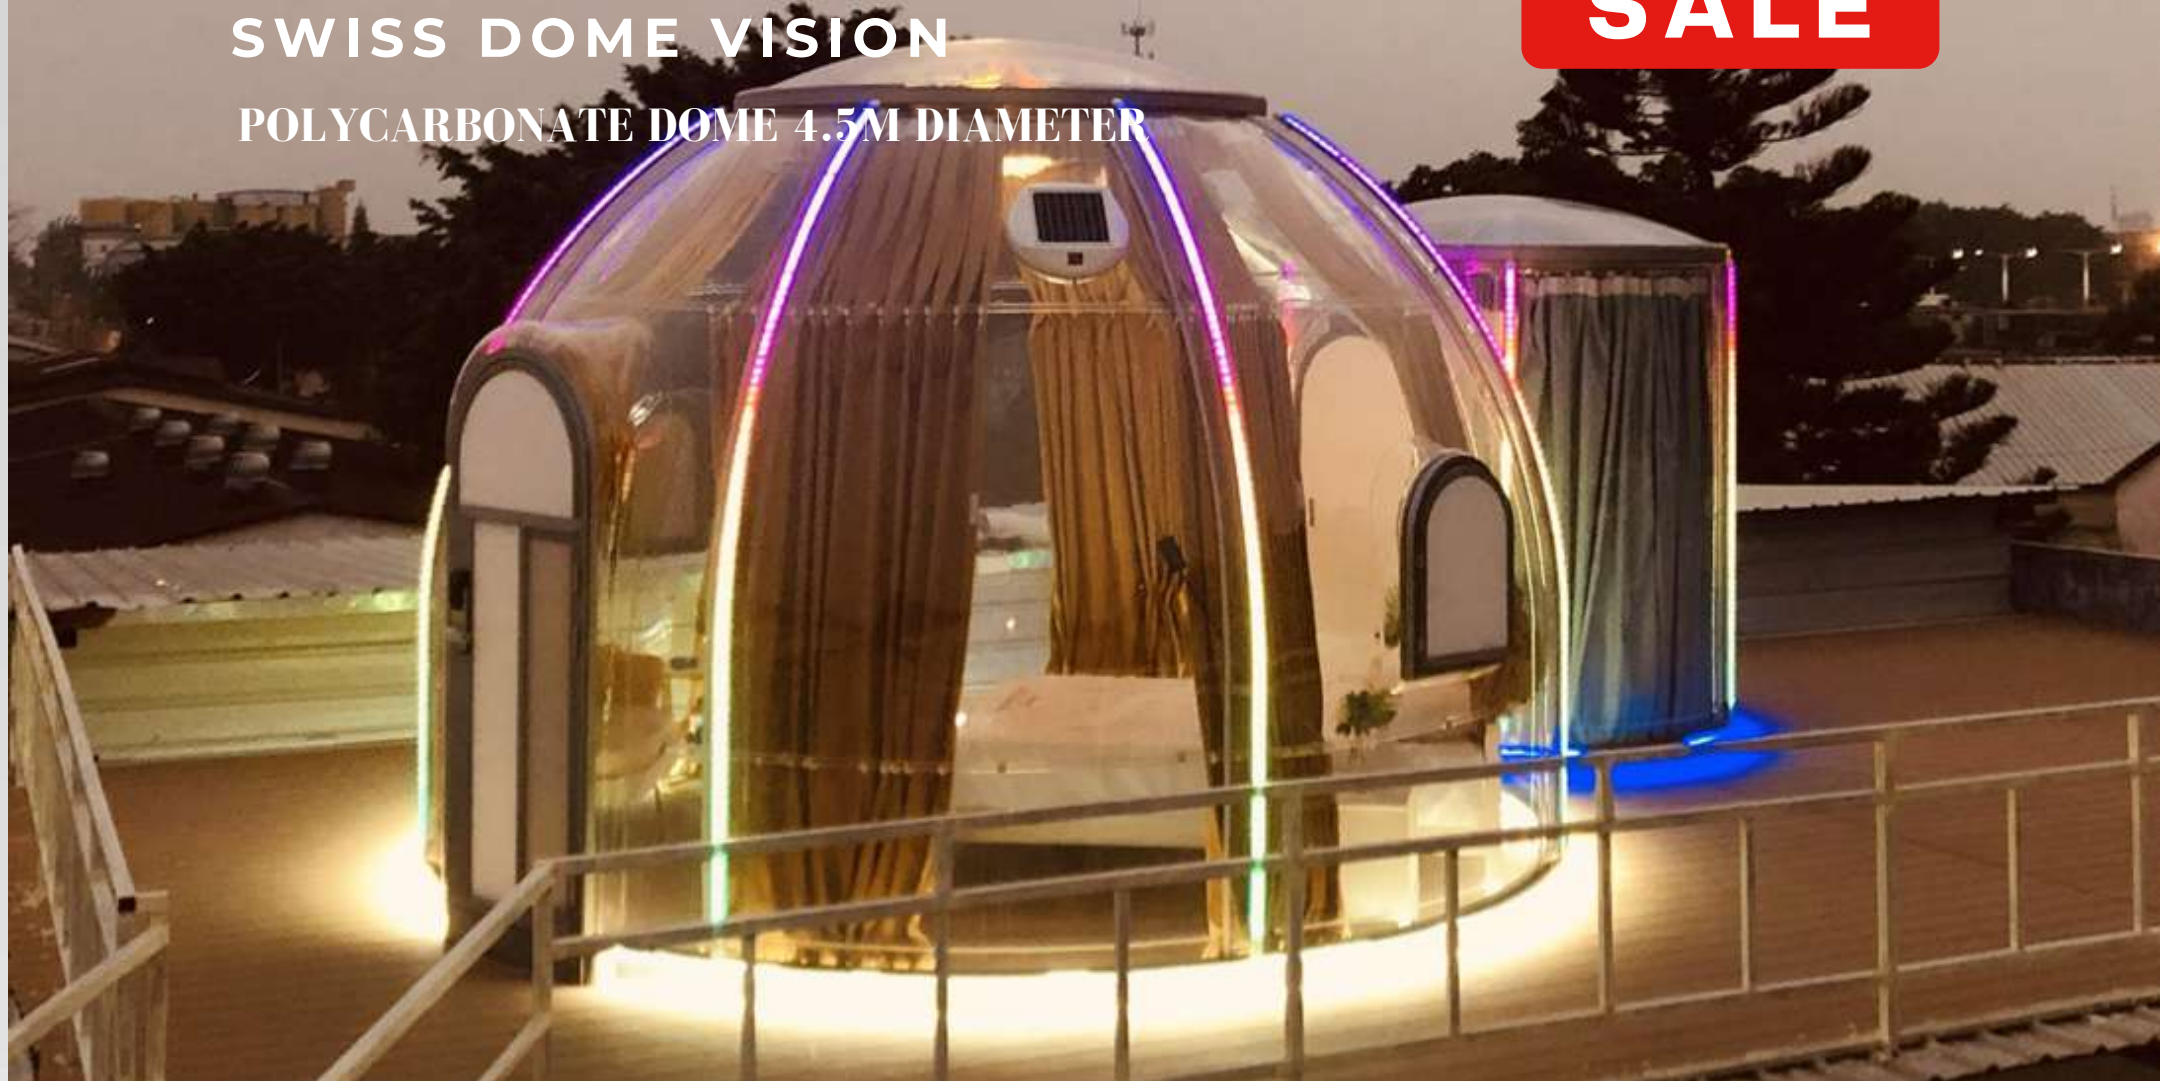

Special Easter

SALE

SWISS DOME VISION

POLYCARBONATE DOME 4.5M DIAMETER

15%OFF for the 1st Dome

20%OFF for the 2nd Dome
offer valid till 30th March 2024

AGENCY AVAILABLE AT ALL COUNTRIES AND REGIONS
contact us at: info@swissdomevision.com

WhatsApp: +34 611 59 22 89