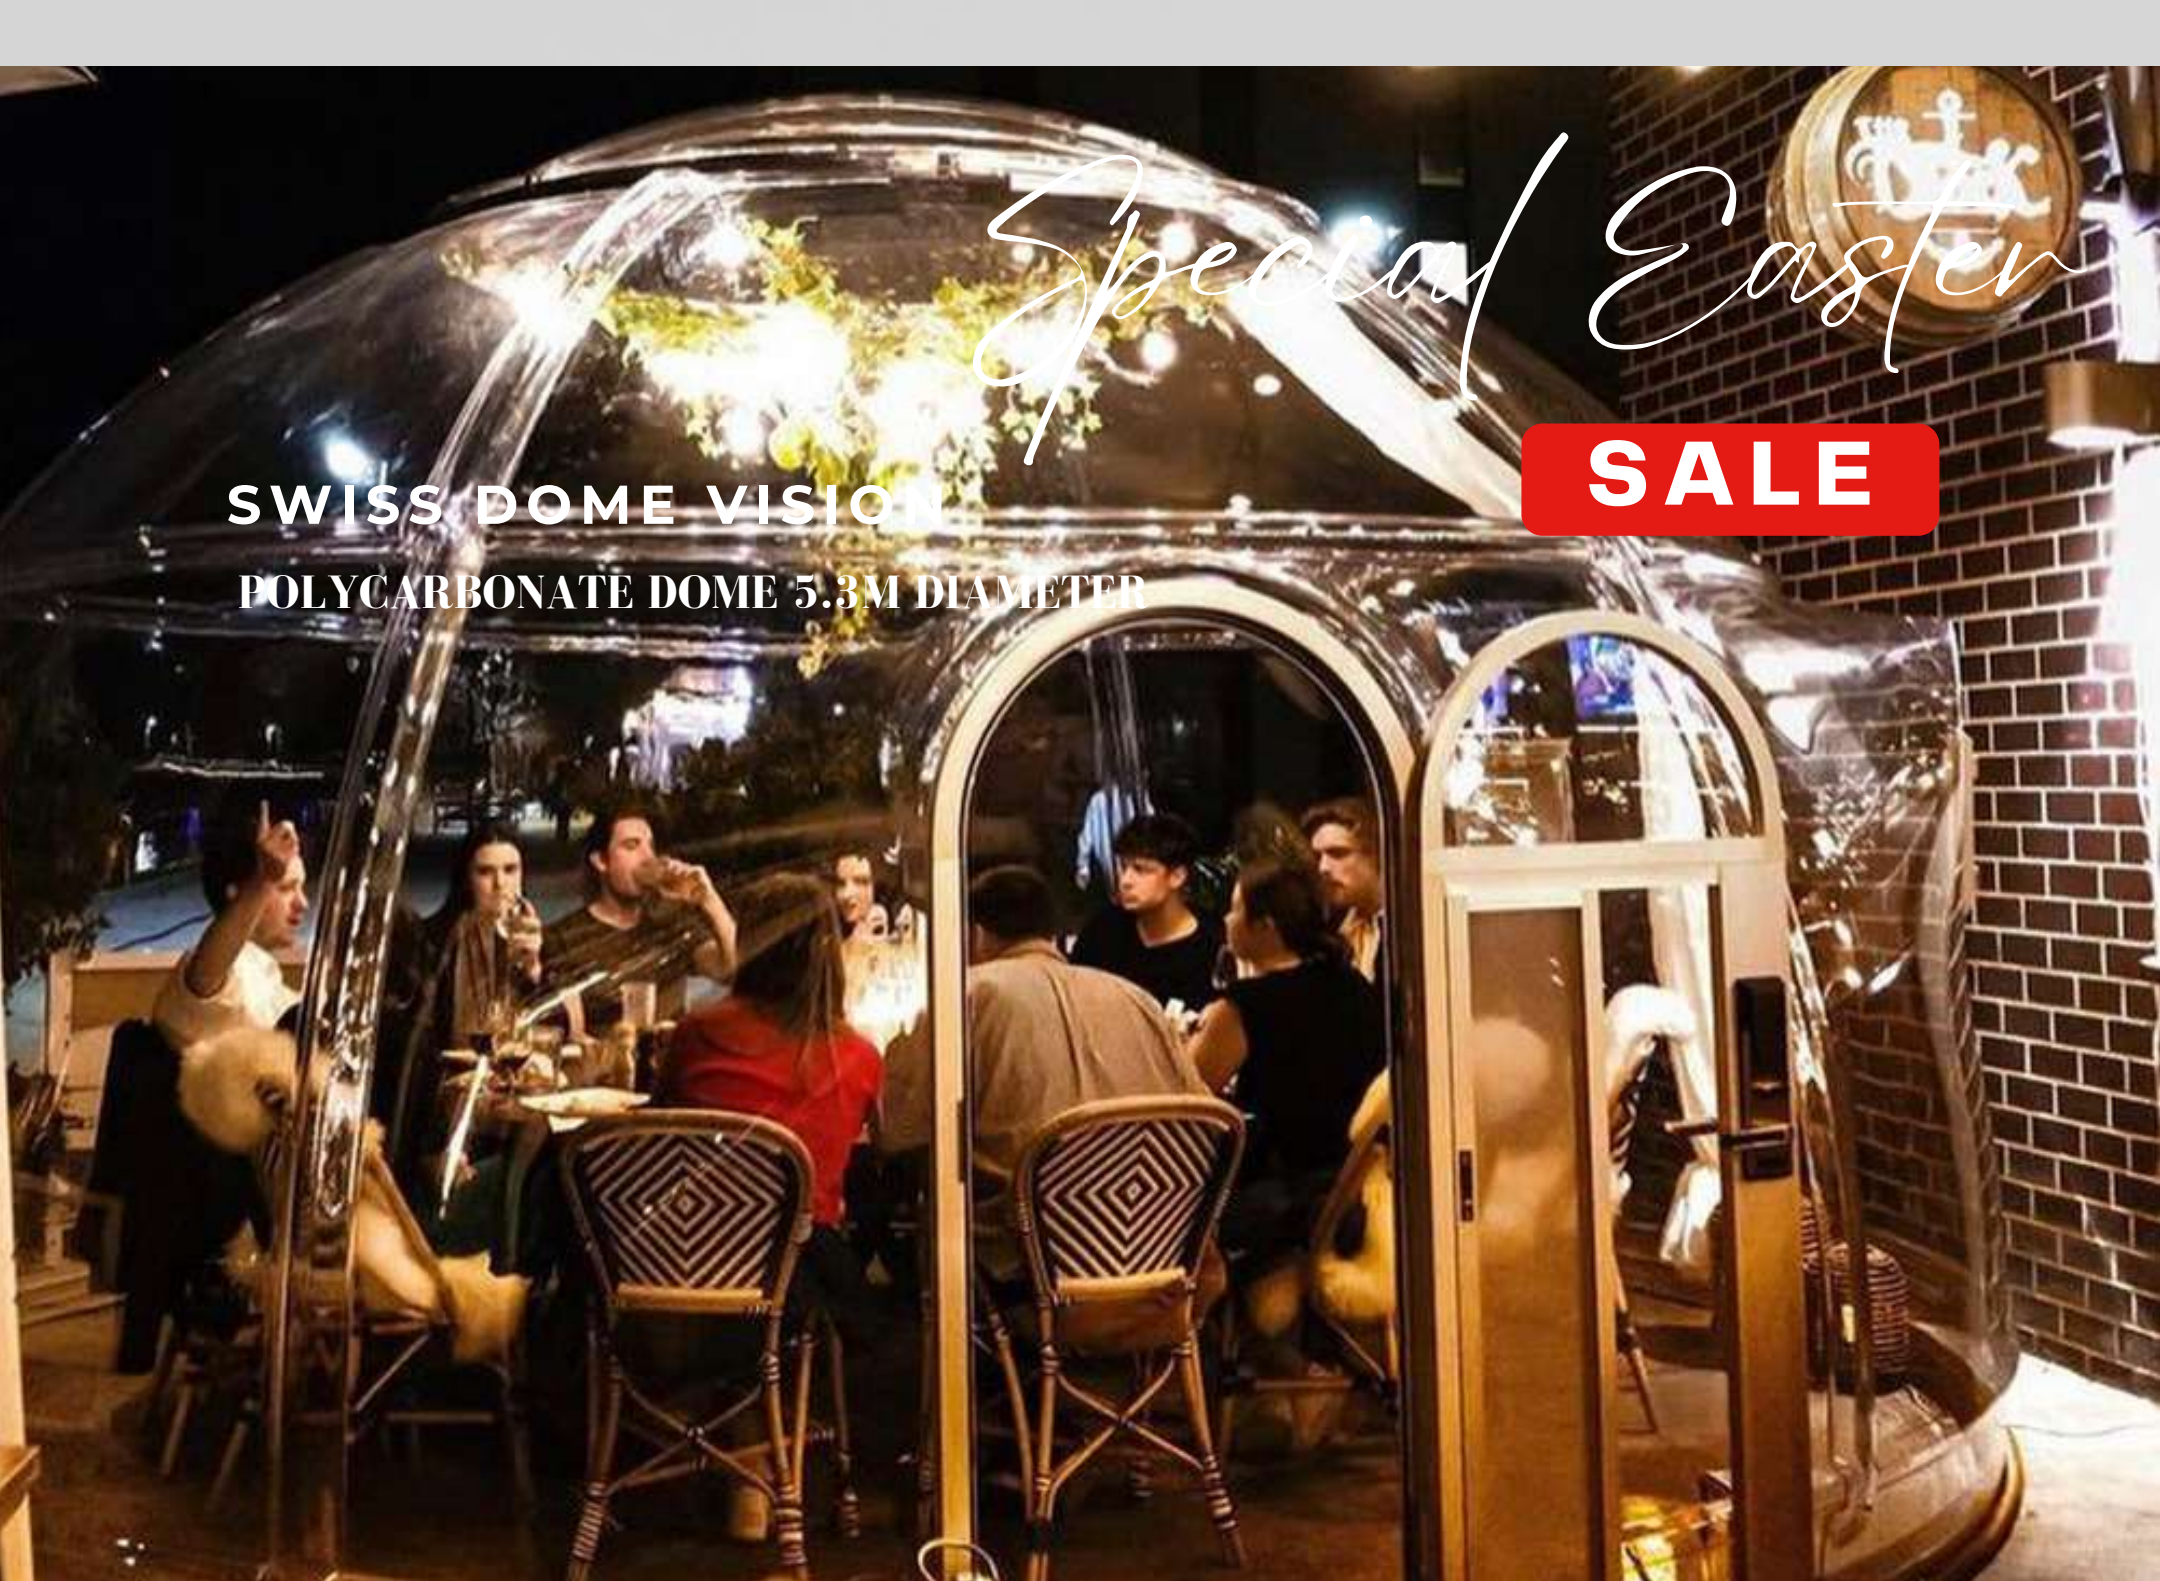

WhatsApp: +34 611 59 22 89

*Special Easter*

**SALE**

**SWISS DOME VISION**  
**POLYCARBONATE DOME 5.3M DIAMETER**

**15% OFF** for the 1st Dome  
**20% OFF** for the 2nd Dome  
offer valid till 30th March 2024