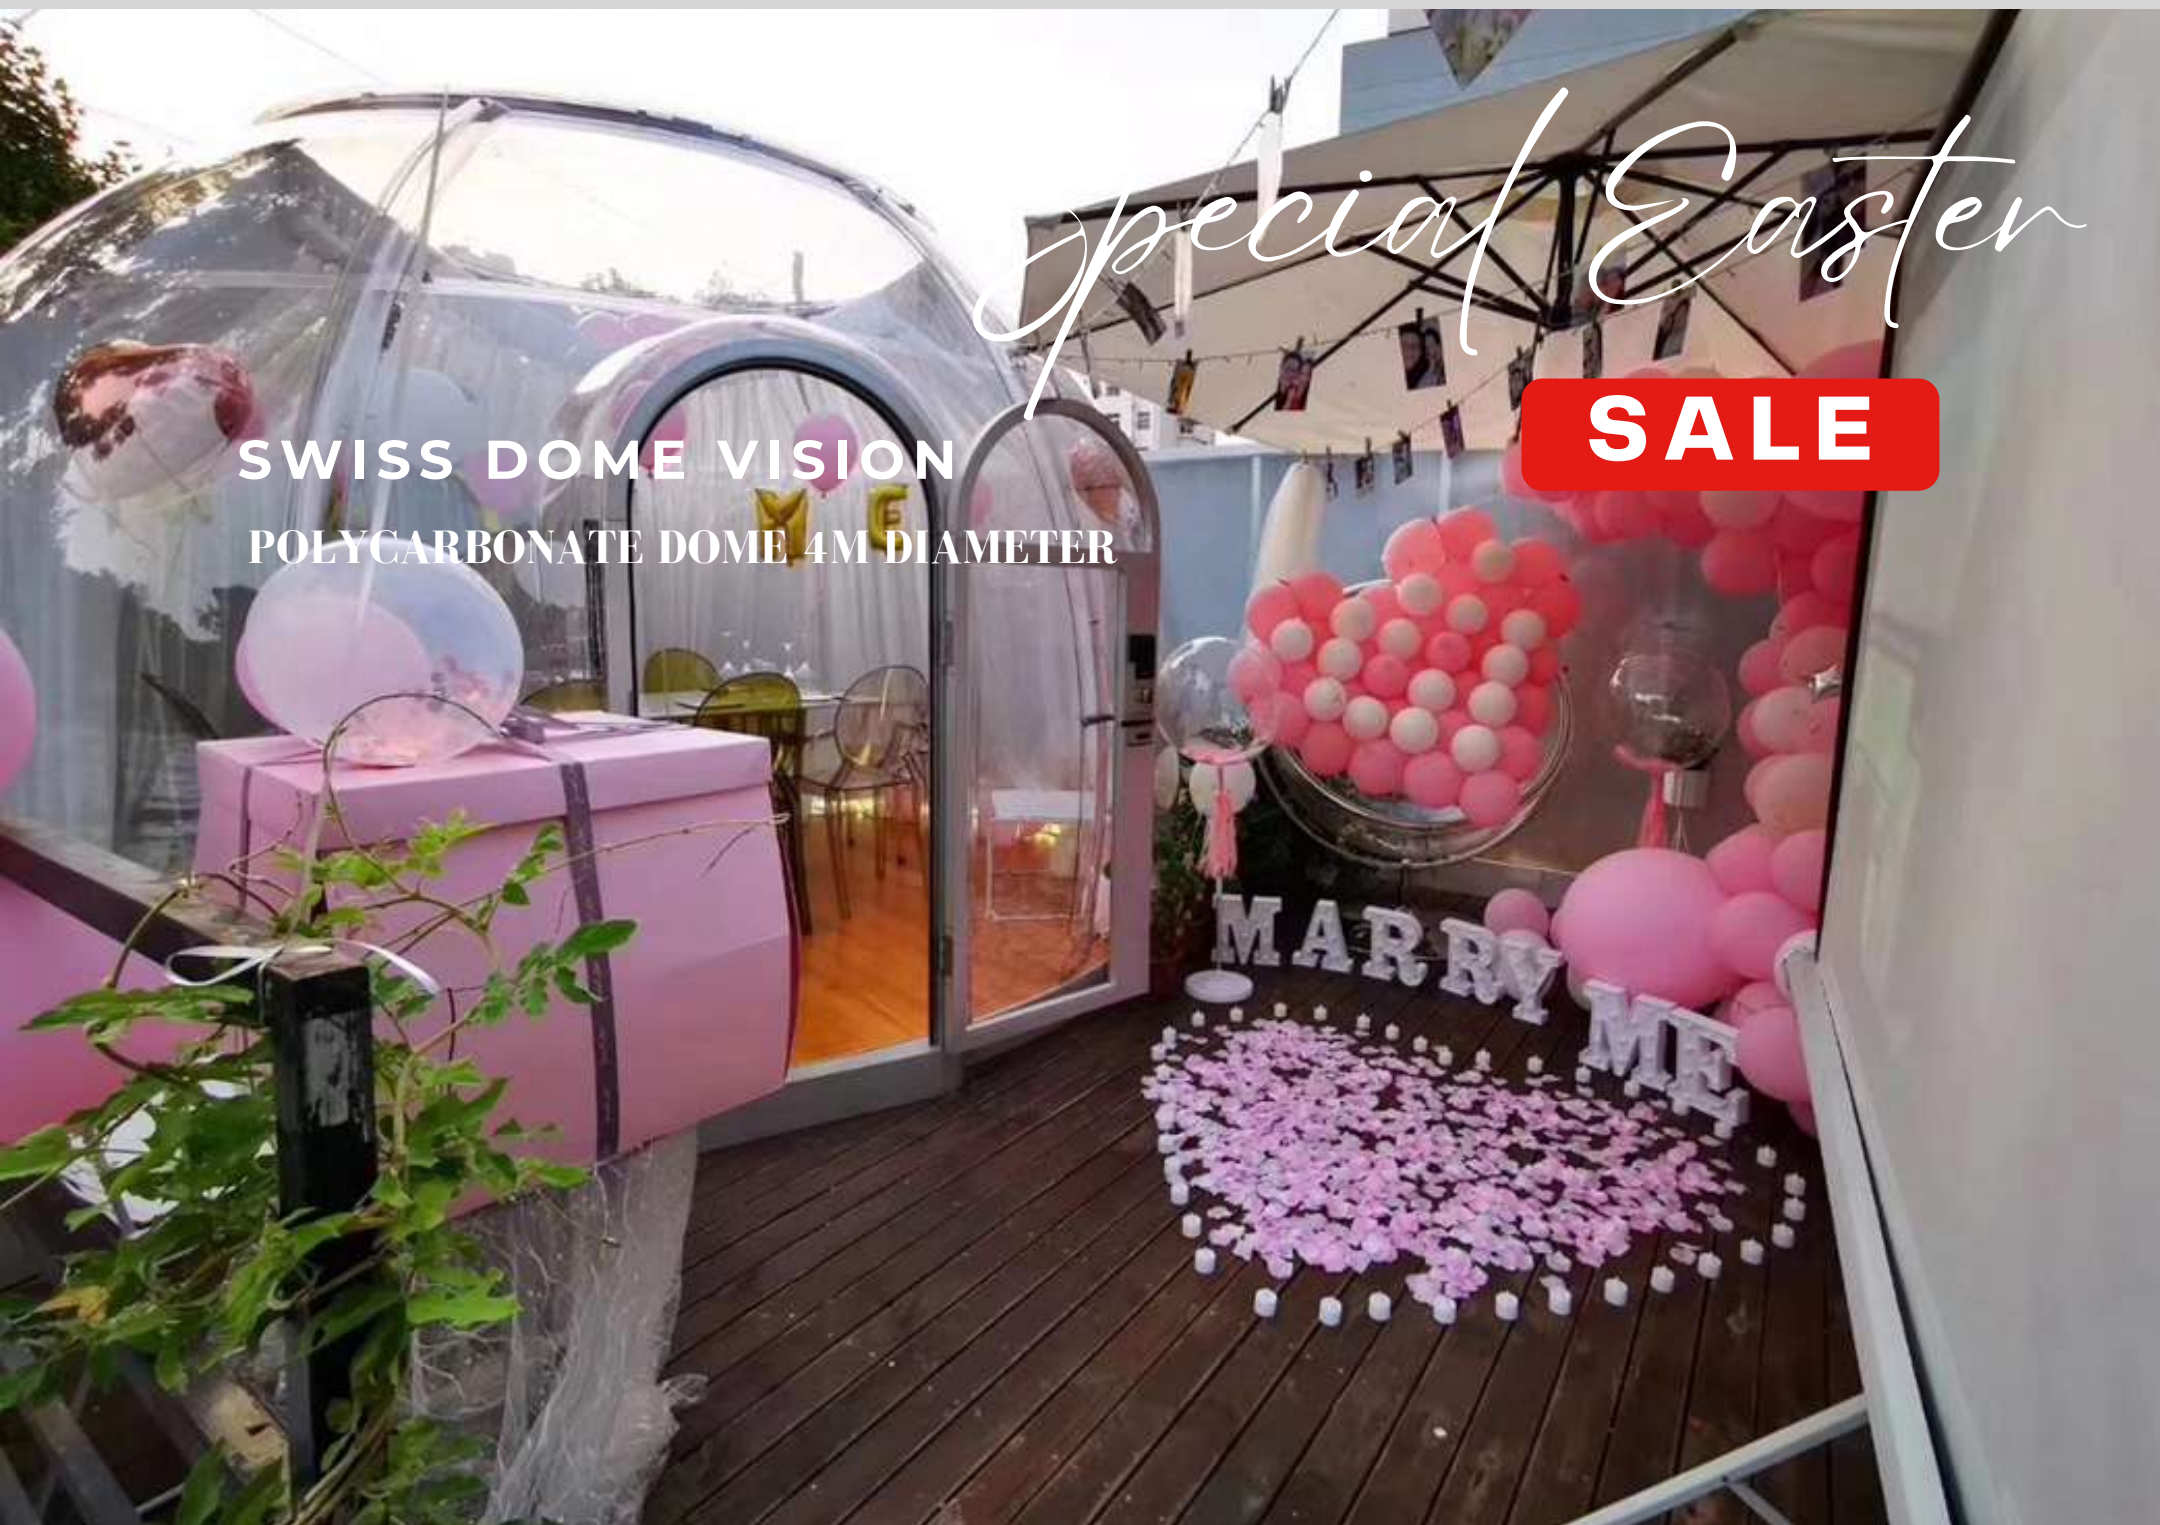

Special Easter

SALE

**SWISS DOME VISION
POLYCARBONATE DOME 4M DIAMETER**

15% OFF for the 1st Dome

20% OFF for the 2nd Dome

offer valid till 30th March 2024

AGENCY AVAILABLE AT ALL COUNTRIES AND REGIONS

contact us at: info@swissdomevision.com

WhatsApp: +34 611 59 22 89