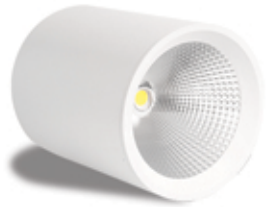

ALT0656

PRODUCT : 2020
WATTAGE : 20 Watts
COLOUR : WH/WW/NW
DIMENSION : 110mm x D125mm
LUMENS : 2000 lm
BEAM ANGLE : 38°
BODY COLOUR : WHITE

NO WARRANTY