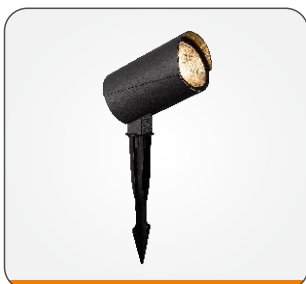

RL2484
SPIKE/WALL LIGHT: 12W
LED: CREE
LED COLOR: 3000K
DIMENSION: Ø88x153x315(H)MM
BEAM ANGLE: 13°
LUMENS OUTPUT: 10774lm
IP RATING: IP65
BODY COLOR: DARK GREY