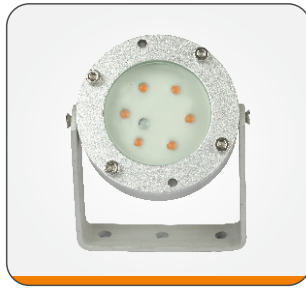

RL0342

UNDERWATER STAND: 6W
LED: EPISTAR
INPUT: 12VDC
LED COLOR: WW,GR,BL
DIMENSION: Ø75X23(H)MM
BEAM ANGLE: 60°
LUMENS OUTPUT: 540lm
IP RATING: IP68
BODY COLOR: SS FINISH