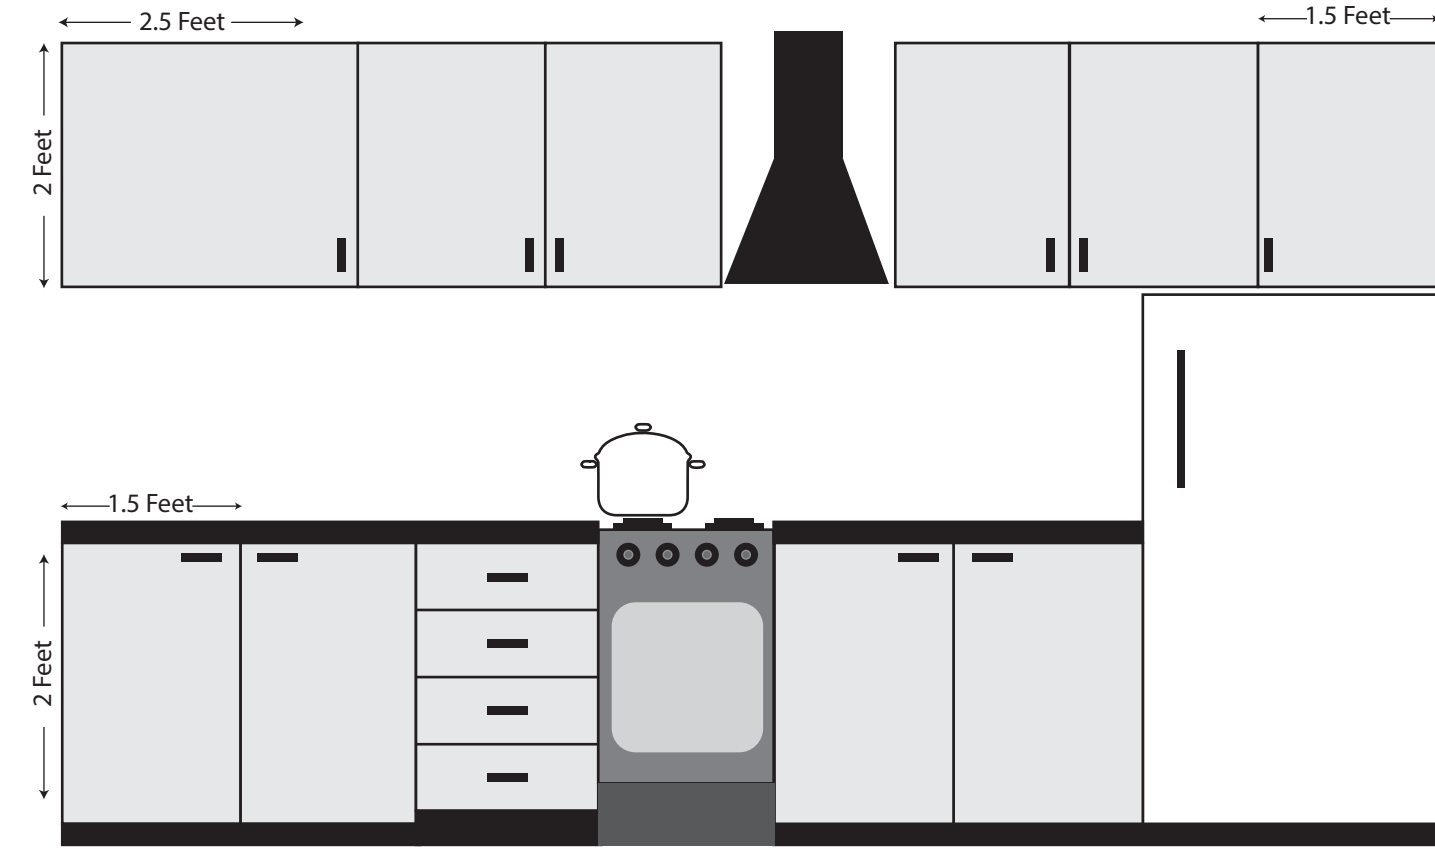

INDEX

लेमिनेट शीट चिपकाते समय निम्न सावधानियाँ रखनी चाहिए।

- लेमिनेट शीट लगाते समय यह जाँच लें कि सभी शीट्स का रंग एवं डीजाईन एक समान हैं।
- लेमिनेट शीट का बड़ा टुकड़ा (Piece) लगाते समय अत्यधिक सावधानी बरतें।
- जहाँ सूर्य की किरणें सीधी आती हो वहाँ लेमिनेट शीट का उपयोग कम से कम करें यह रंग को धुंधला कर सकता है।
- लेमिनेट शीट के रख-रखाव करते समय इस पर किसी प्रकार के रसायन पदार्थ का प्रयोग न करें। घर में रंग-रोगन करते समय फनीचर को ढक दें।

Technical Data

PROPERTIES	SPECIFIED VALUES AS PER IS:2046-1995, TYPE S, HGS	OUR CONFORMS	SPECIFIED VALUES AS PER IS:2046-1995, TYPE S, HGS	OUR CONFORMS
Resistance to surface wear	350 (Revolutions)	✓	350 (Revolutions)	✓
Resistance to immersion in boiling water - Mass increase (%) - Thickness increase (%) - Appearance	10.0 (Maximum) 11.6 (Maximum) Not worse than 4	✓	7.5 (Maximum) 8.5 (Maximum) Not worse than 4	✓
Resistance to dry heat 180° c	Not worse than 4	✓	Not worse than 4	✓
Dimensional stability at deviated temperature - Longitudinal (%) - Transverse (%)	0.55 (Maximum) 1.025 (Maximum)	✓	0.44 (Maximum) 0.86 (Maximum)	✓
Dimensional stability at 20° c - Longitudinal (%) - Transverse (%)	0.375 (Maximum) 0.60 (Maximum)	✓	0.31 (Maximum) 0.49 (Maximum)	✓
Resistance to impact by small diameter ball	20 N (Minimum)	✓	20 N (Minimum)	✓
Resistance to cracking	Not worse than 4	✓	Not worse than 4	✓
Resistance to scratching	2 N (Minimum)	✓	2 N (Minimum)	✓
Resistance to staining	Not worse than 5	✓	Not worse than 5	✓
Resistance to colour change (wood standards) - In xenon arc light - In enclosed carbon arc light	Not worse than 6 Not worse than 5	✓	Not worse than 6 Not worse than 5	✓
Resistance to cigarette burns	Not worse than 3	✓	Not worse than 3	✓
Resistance to steam	Not worse than 4	✓	Not worse than 4	✓
Appearance	Should be free from foreign particles	✓	Should be free from foreign particles	✓

Types : Standard, post forming, compact, cabinet liners, backer
Size : 2440 mm x 1220 mm [8'x4']
Thickness : 0.8mm (±10%)

Highlight:

Do not use nail and hammer while cutting such Corner, Grew, Angle, and Designs.
Use only drill while cutting such Corner, Grew, Angle and Designs.

A Product of :

SUPA LAMINATES PVT. LTD*

Mundka Industrial Area
Opp. Pillar No.559,
Rohtak Road, New Delhi 110041, India

PLANT

57 Km, Milestone, Gandhra Mor,
Village: Ismaila, Sampla,
Distt: Rohtak, Haryana-124501, India
Email: info@supalam.com