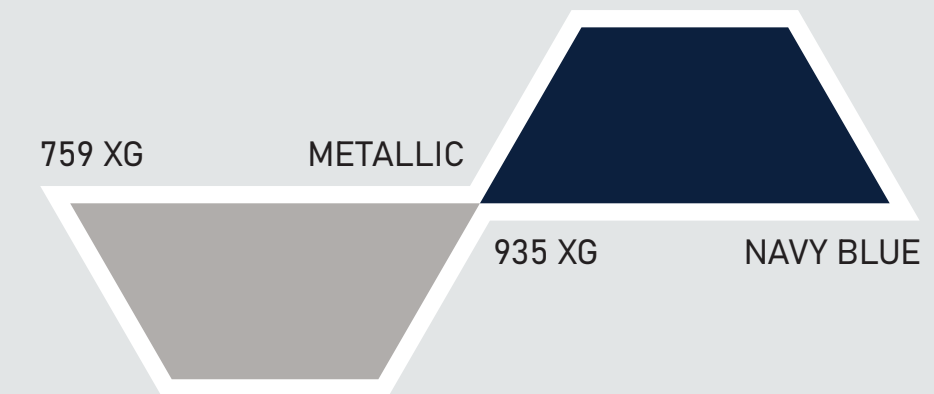

DIGITAL COLLECTION

4K UHD
QUALITY DESIGNS

SUPA[®]
Digital

4K 325 HG

Size: 8' X 4'

We design your dream
upto the best....

MAGNIFIED VIEW

*Actual Sheet colours may vary due to printing limitations.