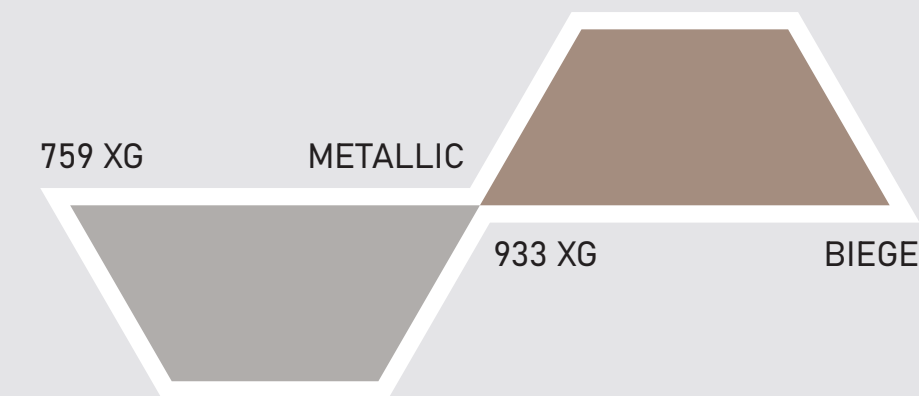

4K 335 HG

Size: 8' X 4'

Quality Makes the Difference...

MAGNIFIED VIEW

*Actual Sheet colours may vary due to printing limitations.

4K 336 HG

Size: 8' X 4'

We design your dream upto the best....

MAGNIFIED VIEW

*Actual Sheet colours may vary due to printing limitations.

4K 377 HG

Size: 8' X 4'

925 XG

HOT POPPY

928 XG

FLUORESCENT
GREEN

Decorate with
attractive
Floral Design...

MAGNIFIED VIEW

*Actual Sheet colours may vary due to printing limitations.

4K 328 HG

Size: 8' X 4'

Feel your pleasure
for graphics....

MAGNIFIED VIEW

*Actual Sheet colours may vary due to printing limitations.

4K 338 HG

Size: 8' X 4'

Renovate the
beauty of your
kitchen....

MAGNIFIED VIEW

*Actual Sheet colours may vary due to printing limitations.

DIGITAL COLLECTION

4K UHD
QUALITY DESIGNS

SUPA[®]
Digital