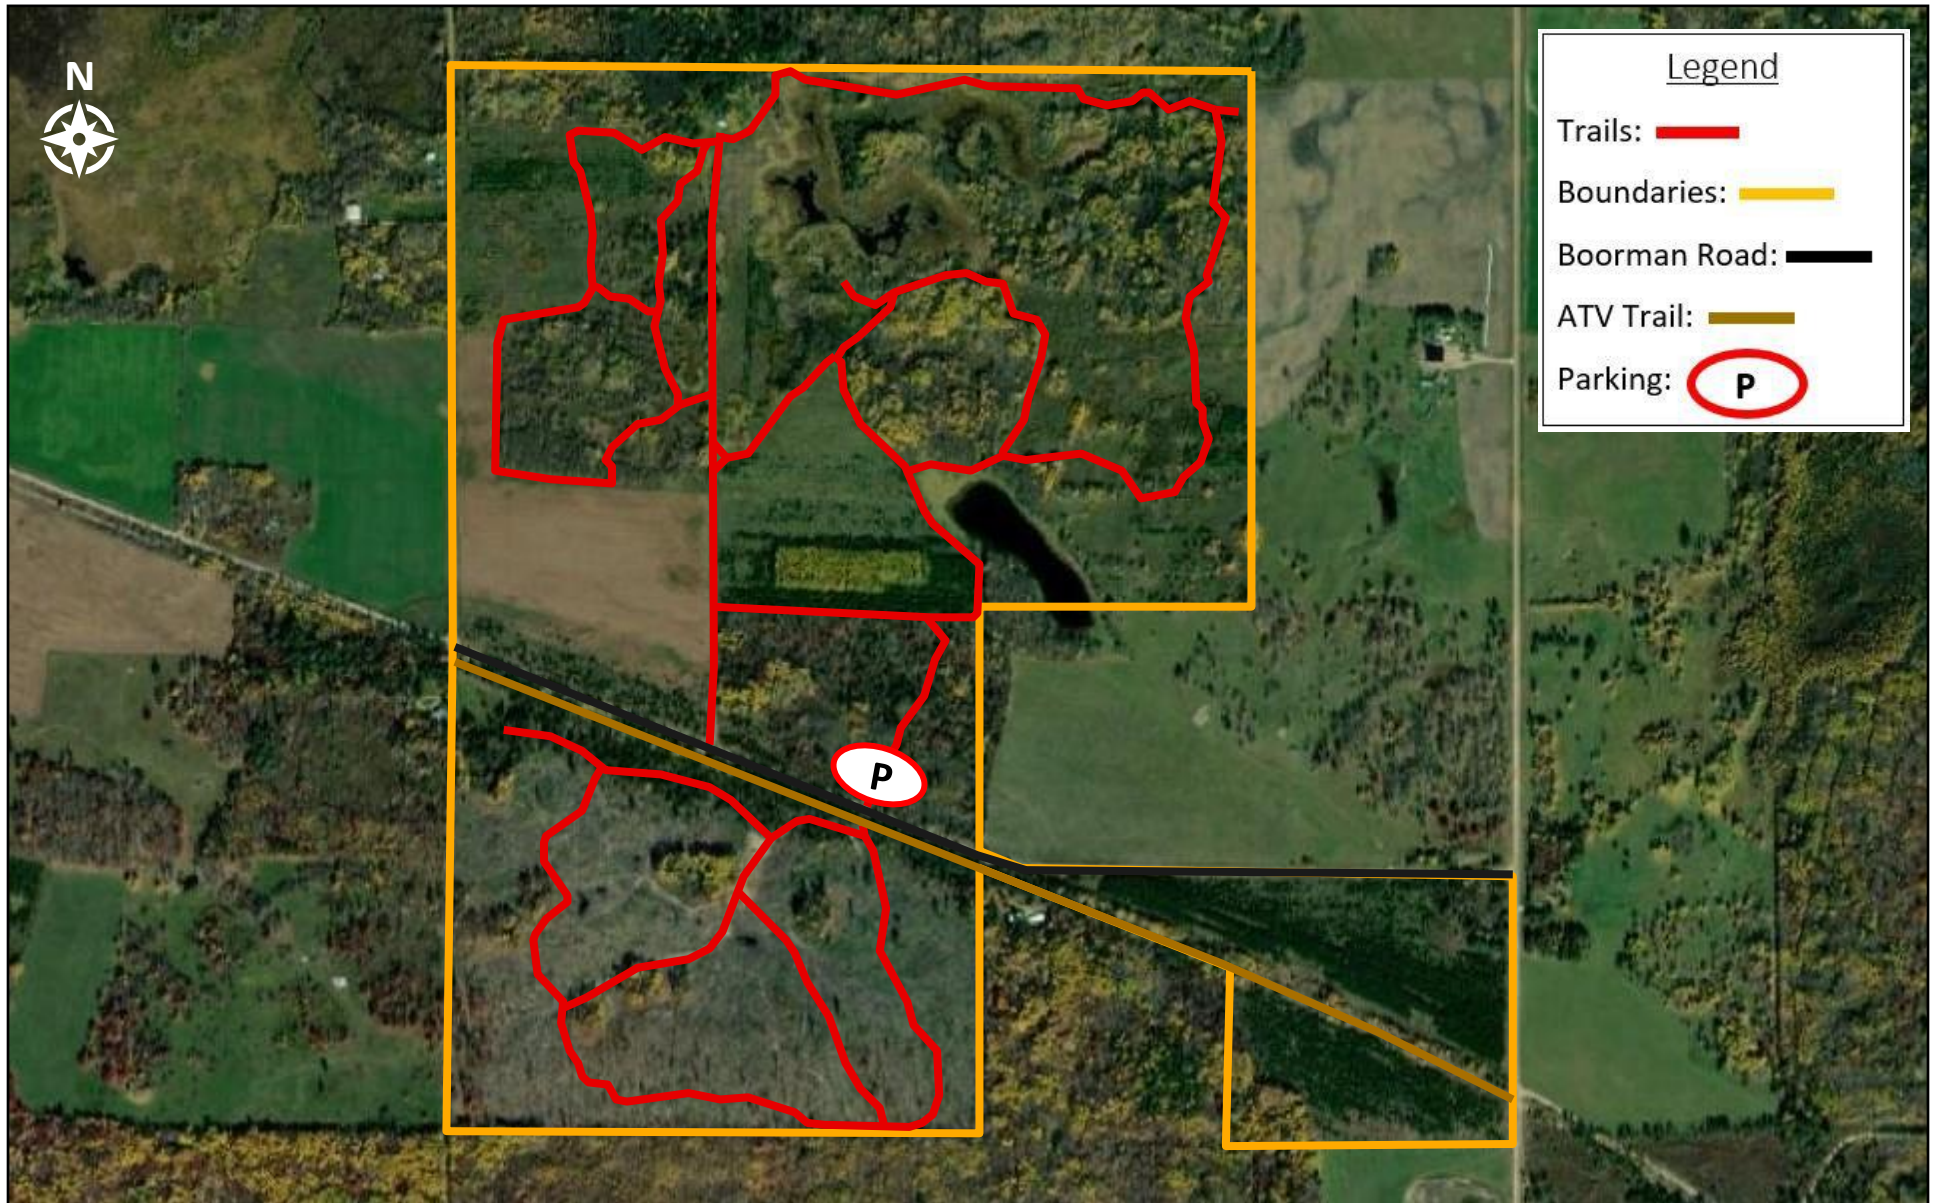

Conservation Farm Trail Map

Legend

- Trails: 
- Boundaries: 
- Boorman Road: 
- ATV Trail: 
- Parking: 

12/21/2021

Maxar