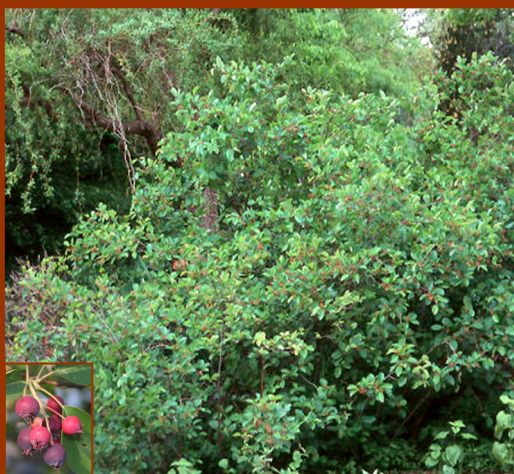

# Juneberry

(*Amelanchier alnifolia*)

Mature spread: 5-12 feet

Mature height: 6-15 feet

Loam to sandy loam soil high in organic matter

Full sun to partial shade

Limited drought tolerance, does not withstand ponding

Slow growth rate

Edible fruit