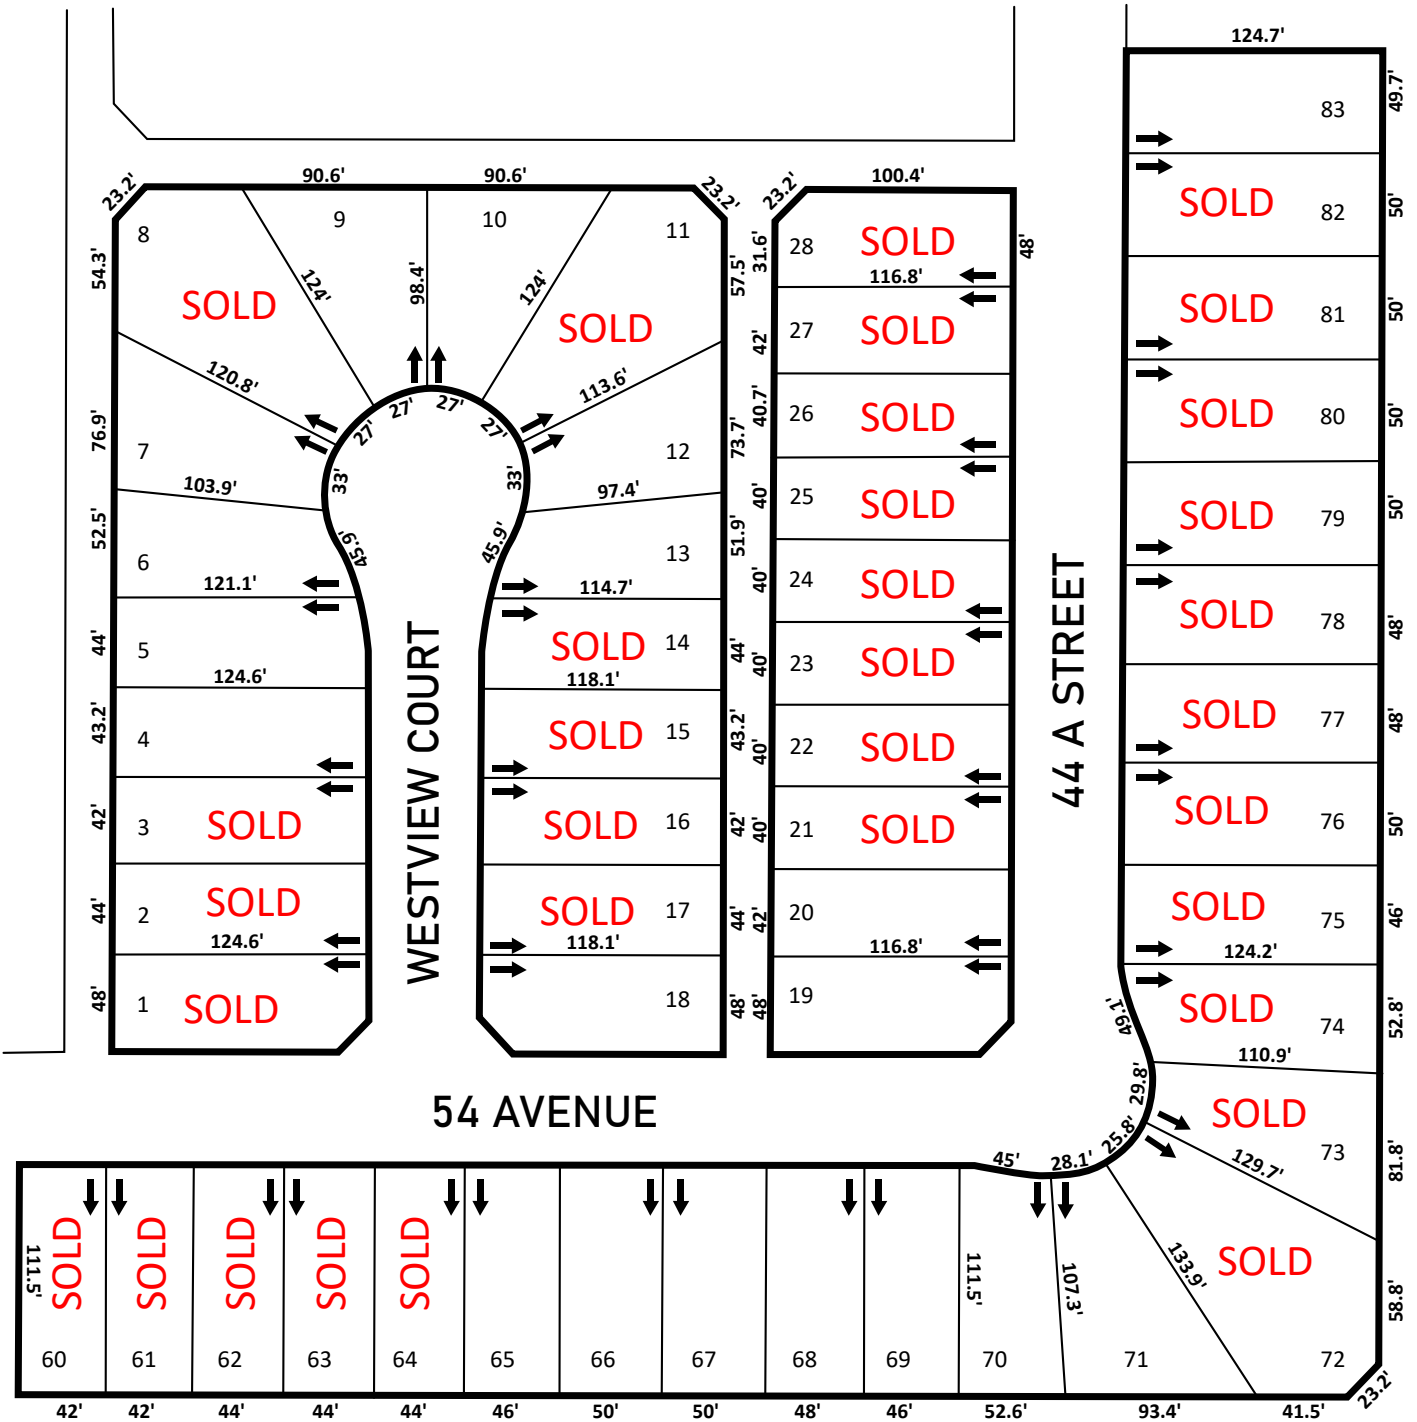

WESTVIEW ESTATES

Phase 6 Lots Available for Sale

EDWYN ELLINGSON
 403.315.9811
 PARRYWILLIAMS.CA

PARRY | WILLIAMS
 REAL ESTATE