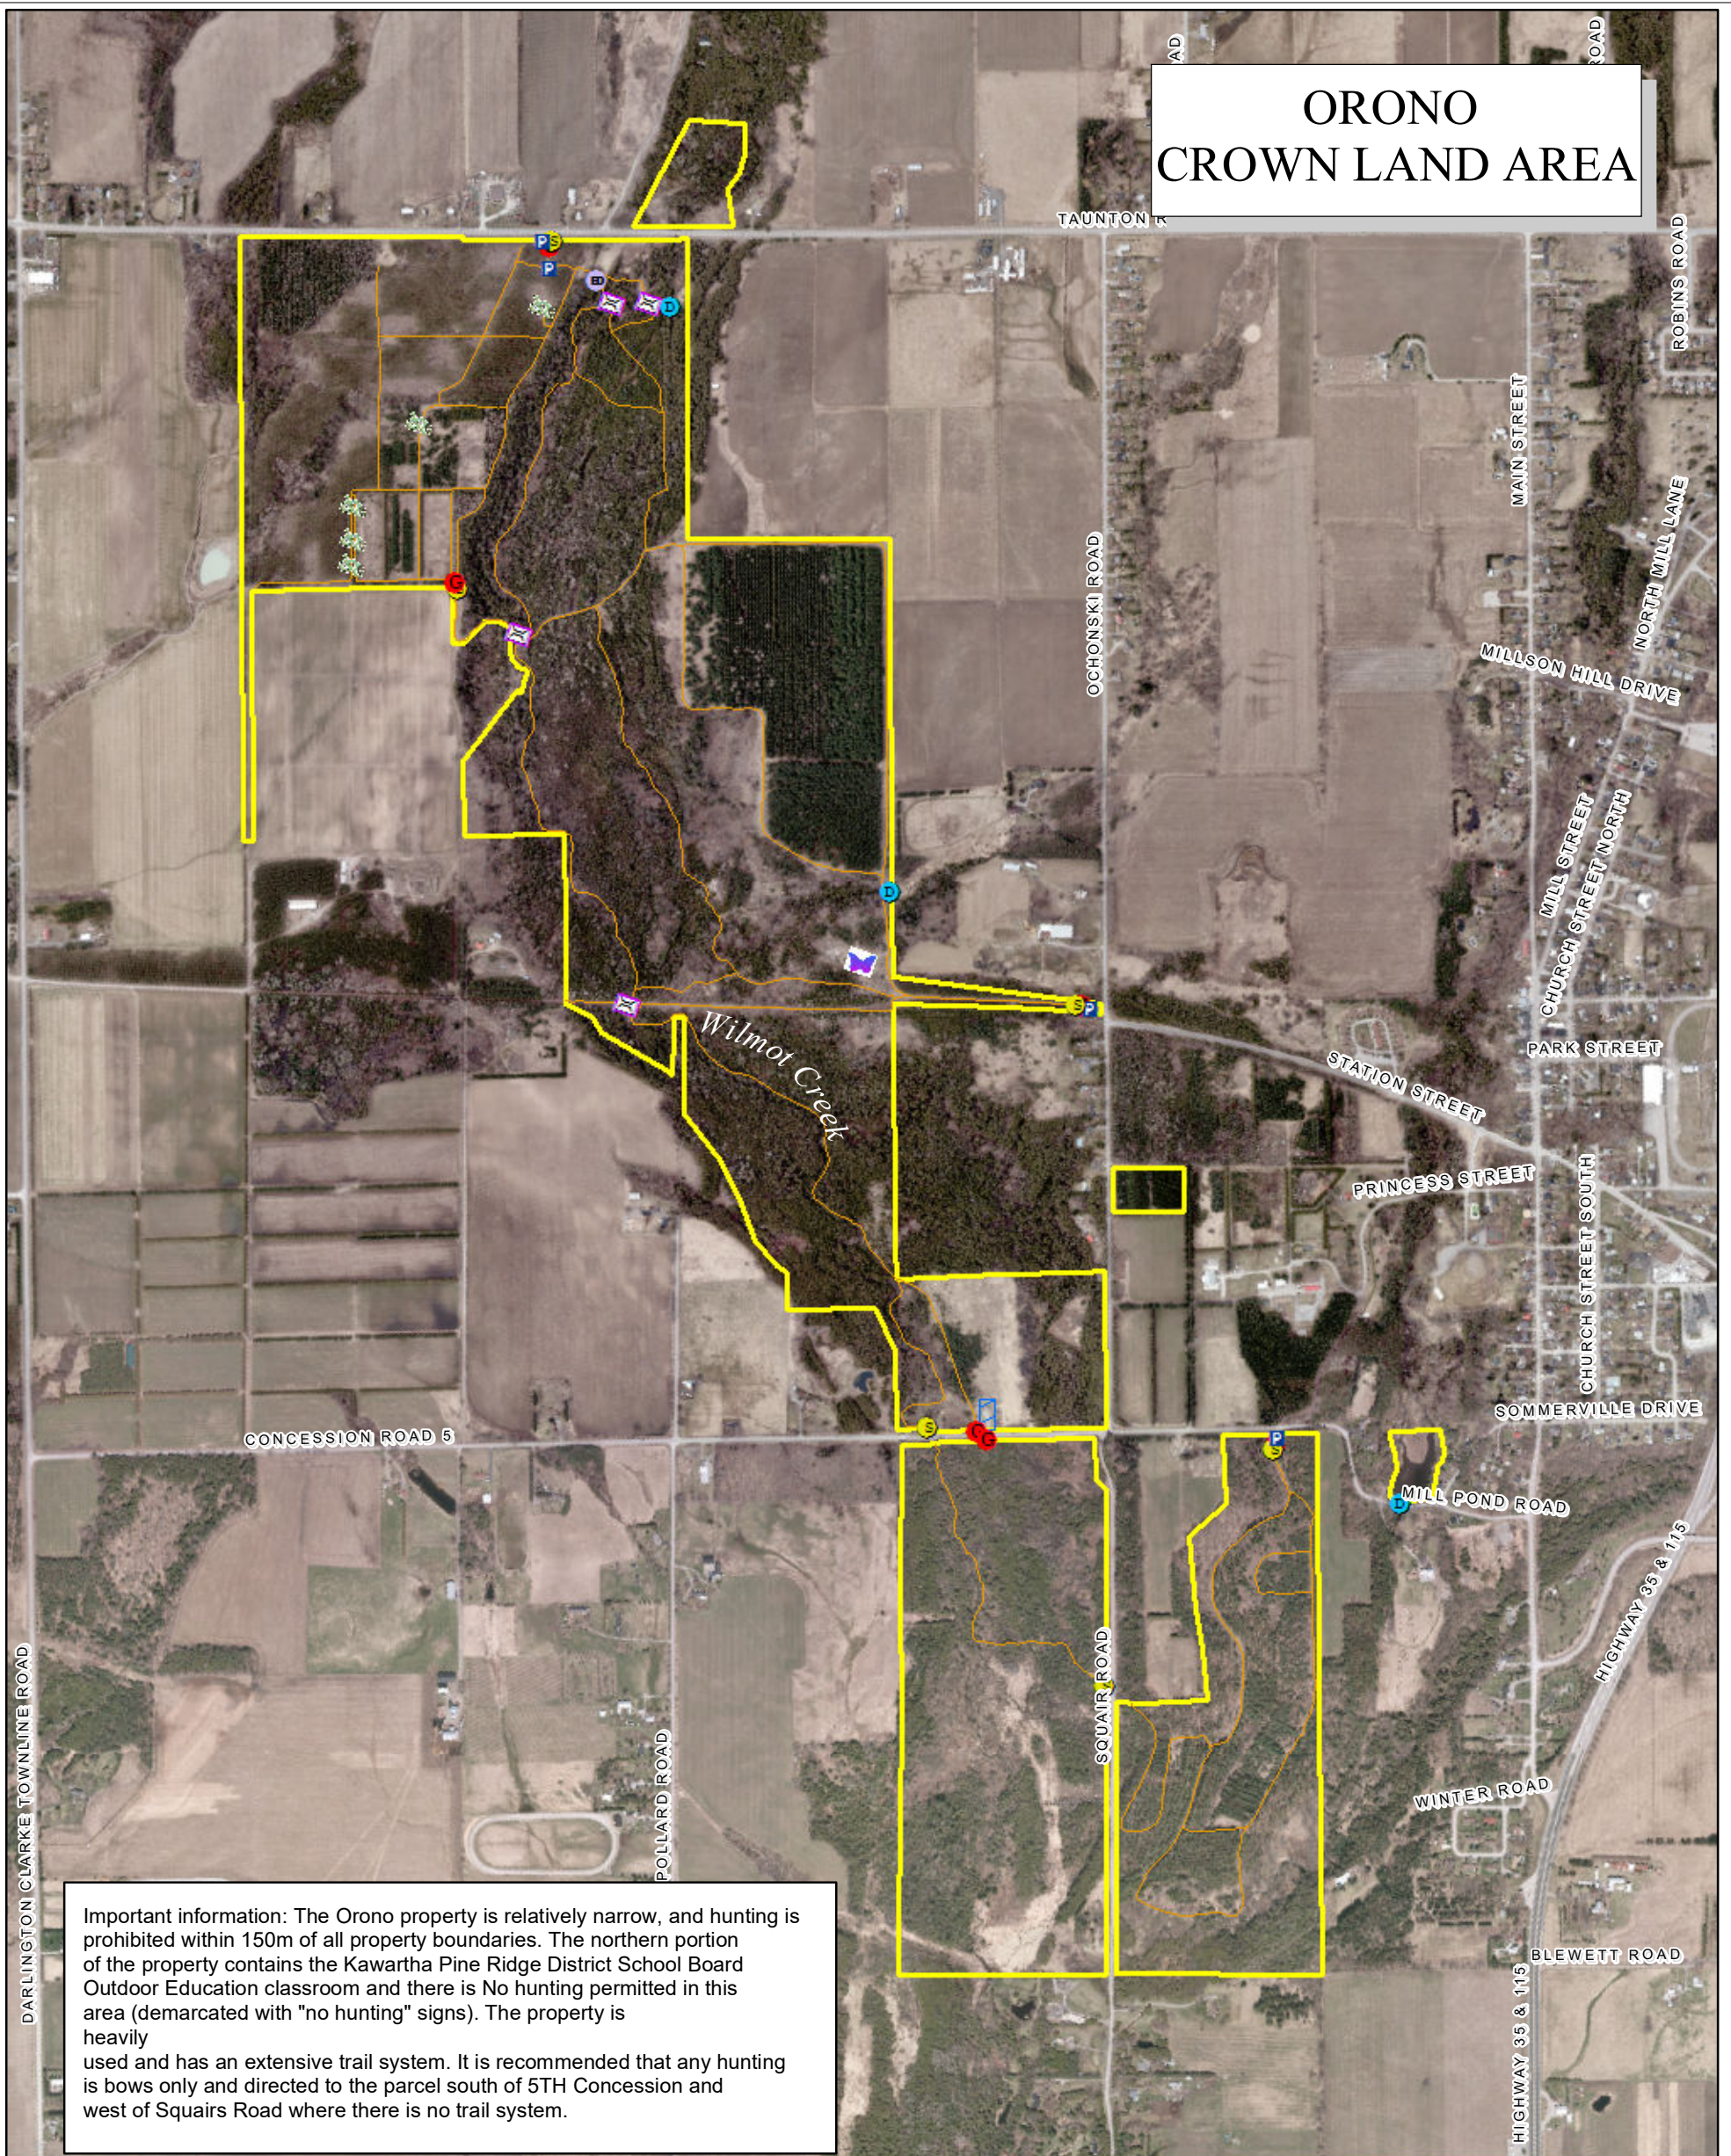

# ORONO CROWN LAND AREA

Important information: The Orono property is relatively narrow, and hunting is prohibited within 150m of all property boundaries. The northern portion of the property contains the Kawartha Pine Ridge District School Board Outdoor Education classroom and there is No hunting permitted in this area (demarcated with "no hunting" signs). The property is heavily used and has an extensive trail system. It is recommended that any hunting is bows only and directed to the parcel south of 5TH Concession and west of Squairs Road where there is no trail system.

## Legend

- Bridge
- Butterfly Garden
- Dam/Weir
- Education Centre
- Gate
- Parking
- Sign
- Snake Hibernacula
- Road or Trail
- LUP - Durham Region Water Well
- Crown Land

WMU 72B

© Queen's Printer for Ontario  
Printed in Ontario, Canada  
November 2017.

Universal Transverse Mercator  
(6 degree) projection, Zone 17.  
North American Datum 1983

Scale 1:13,000

Durham Region  
Municipality of Clarington