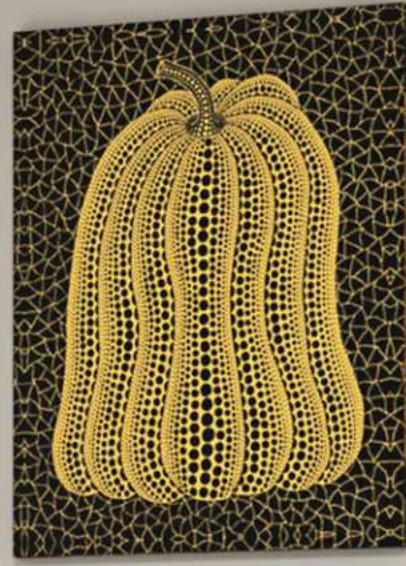

Abrasion
Class AC5

Graphite Matrix #M1231

Deep Graphite Tones Woven Into Symmetrical
Geometry — Dramatic, Bold, Unforgettable

Mockups In
Next Slide >>>

Next Shade Slide >>>

Obsidian Pulse #M1232

A Play Of Medium Greys And Dynamic Patterns
That Infuse Quiet Strength Into Any Space.

Mockups In
Next Slide >>>

Next Shade Slide >>>

Ivory Canvas #M1241

Airy Ivory Hues Meet Intricate Geometry – Ideal For Minimalist, Light-Filled Interiors.

Mockups In Next Slide >>>

Next Shade Slide >>>

Blush Symphony #M1242

Blush And Beige Tones Arranged Like A Visual
Melody – Soft, Warm, Yet Striking.

Mockups In
Next Slide >>>

Next Shade Slide >>>

Amber Nexus #M1243

Golden Amber Fused With Structural Patterns –
A Symbol Of Modern Luxury And Flow.