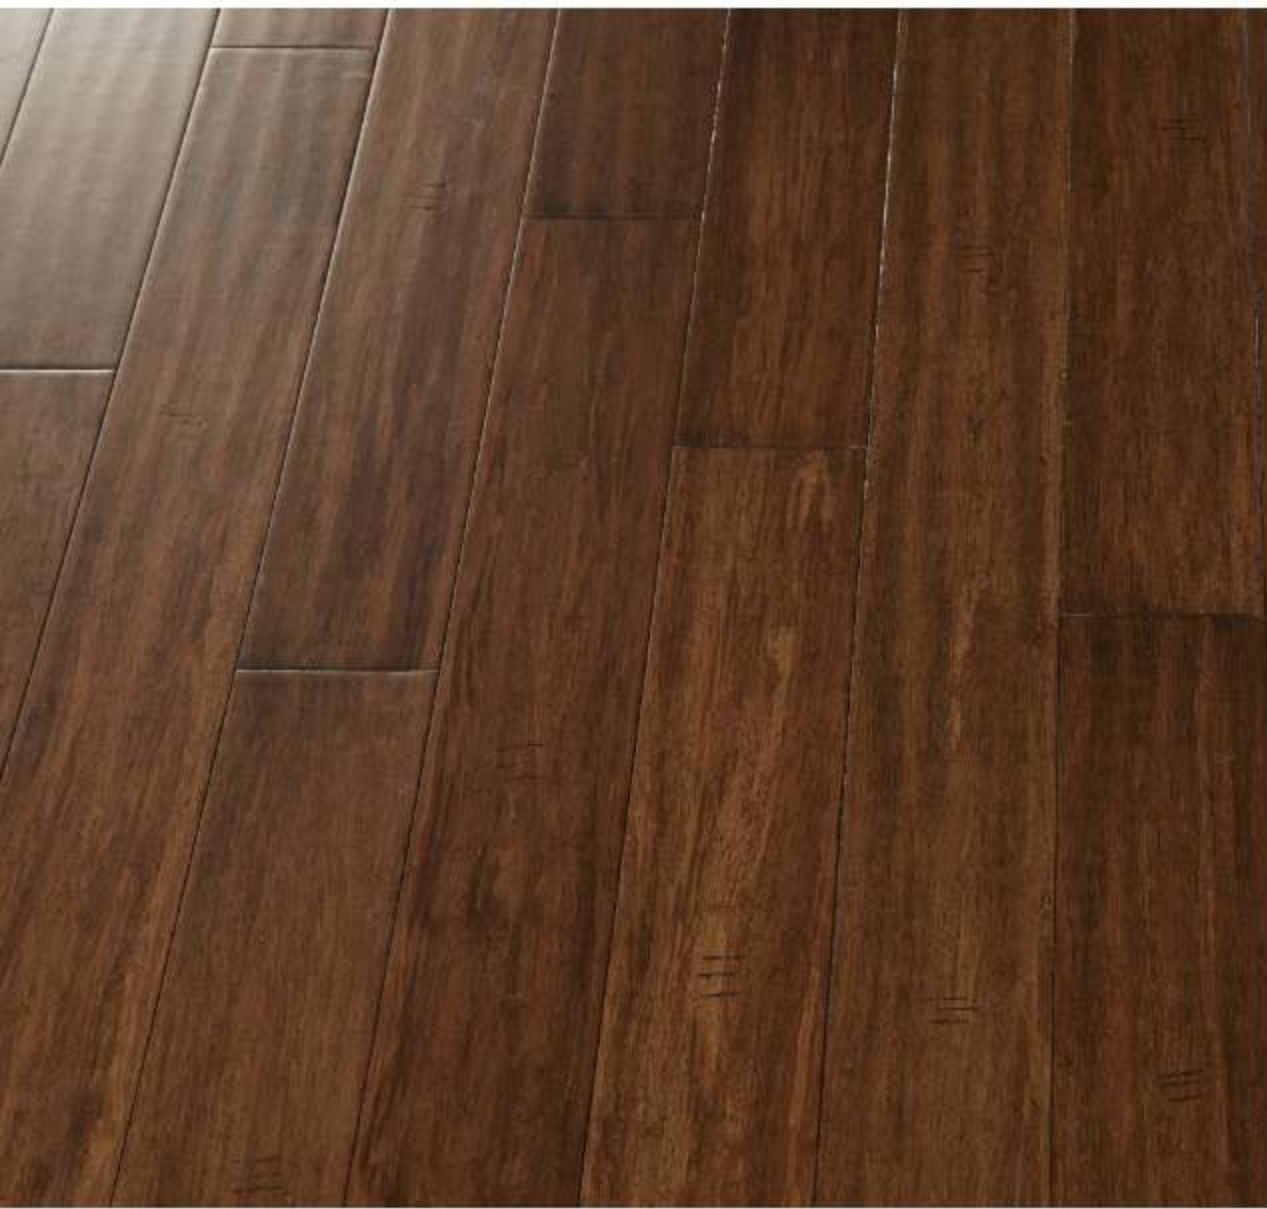

Thickness - 14mm
Size - 14mm x 125mm x
1850mm

ANTIQUÉ JAVA

BOARDWALK

CARBONIZED

DRIFT WOOD

GOLDEN WHEAT

RUSTIC BROWN

Antique Java