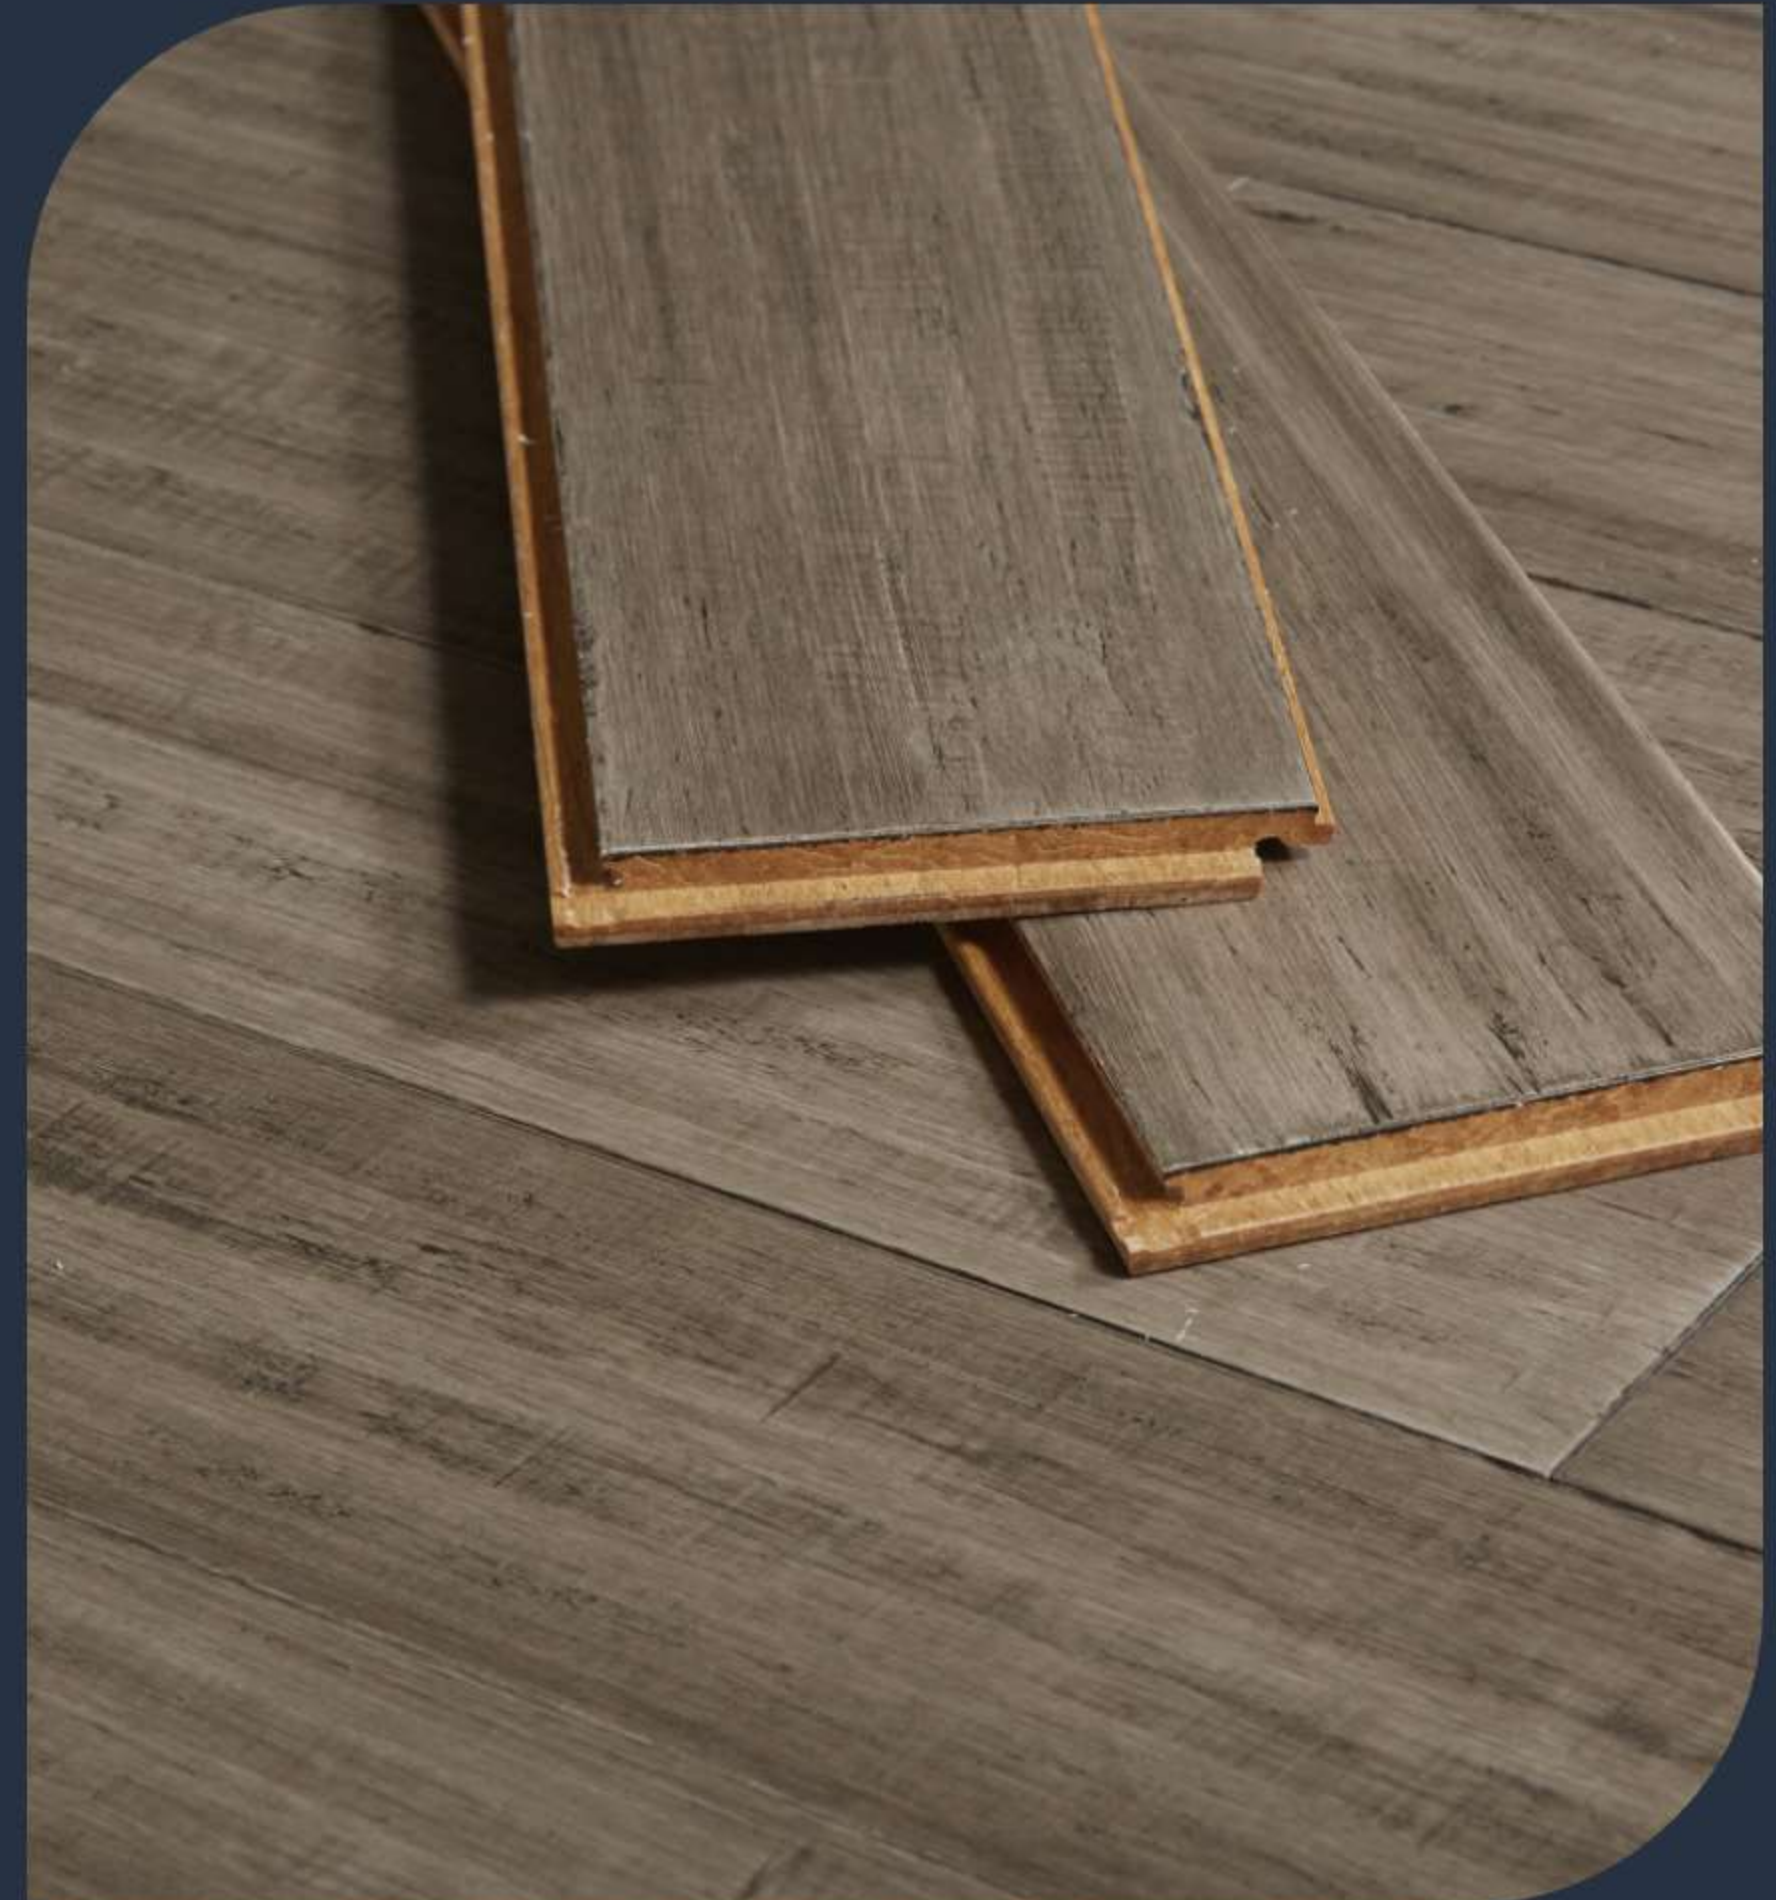

Janka Hardness and Density

RATING SCALE

Type		Janka Rating
Strand Woven Bamboo	—————	4000-5000
Brazilian Walnut (Ipe)	—————	3680
Brazilian Teak (Cumaru)	—————	3540
Brazilian Cherry (Jatoba)	—————	2350
Santos Mahogany	—————	2200
Merbau	—————	1925
Wenge	—————	1630
Junkers' Beech	—————	1630
Hard Maple	—————	1450
White Oak	—————	1360
Vint. Oak	—————	1325
White Ash	—————	1320
Black Walnut	—————	1010
Teak	—————	1000
Yellow Pine	—————	690