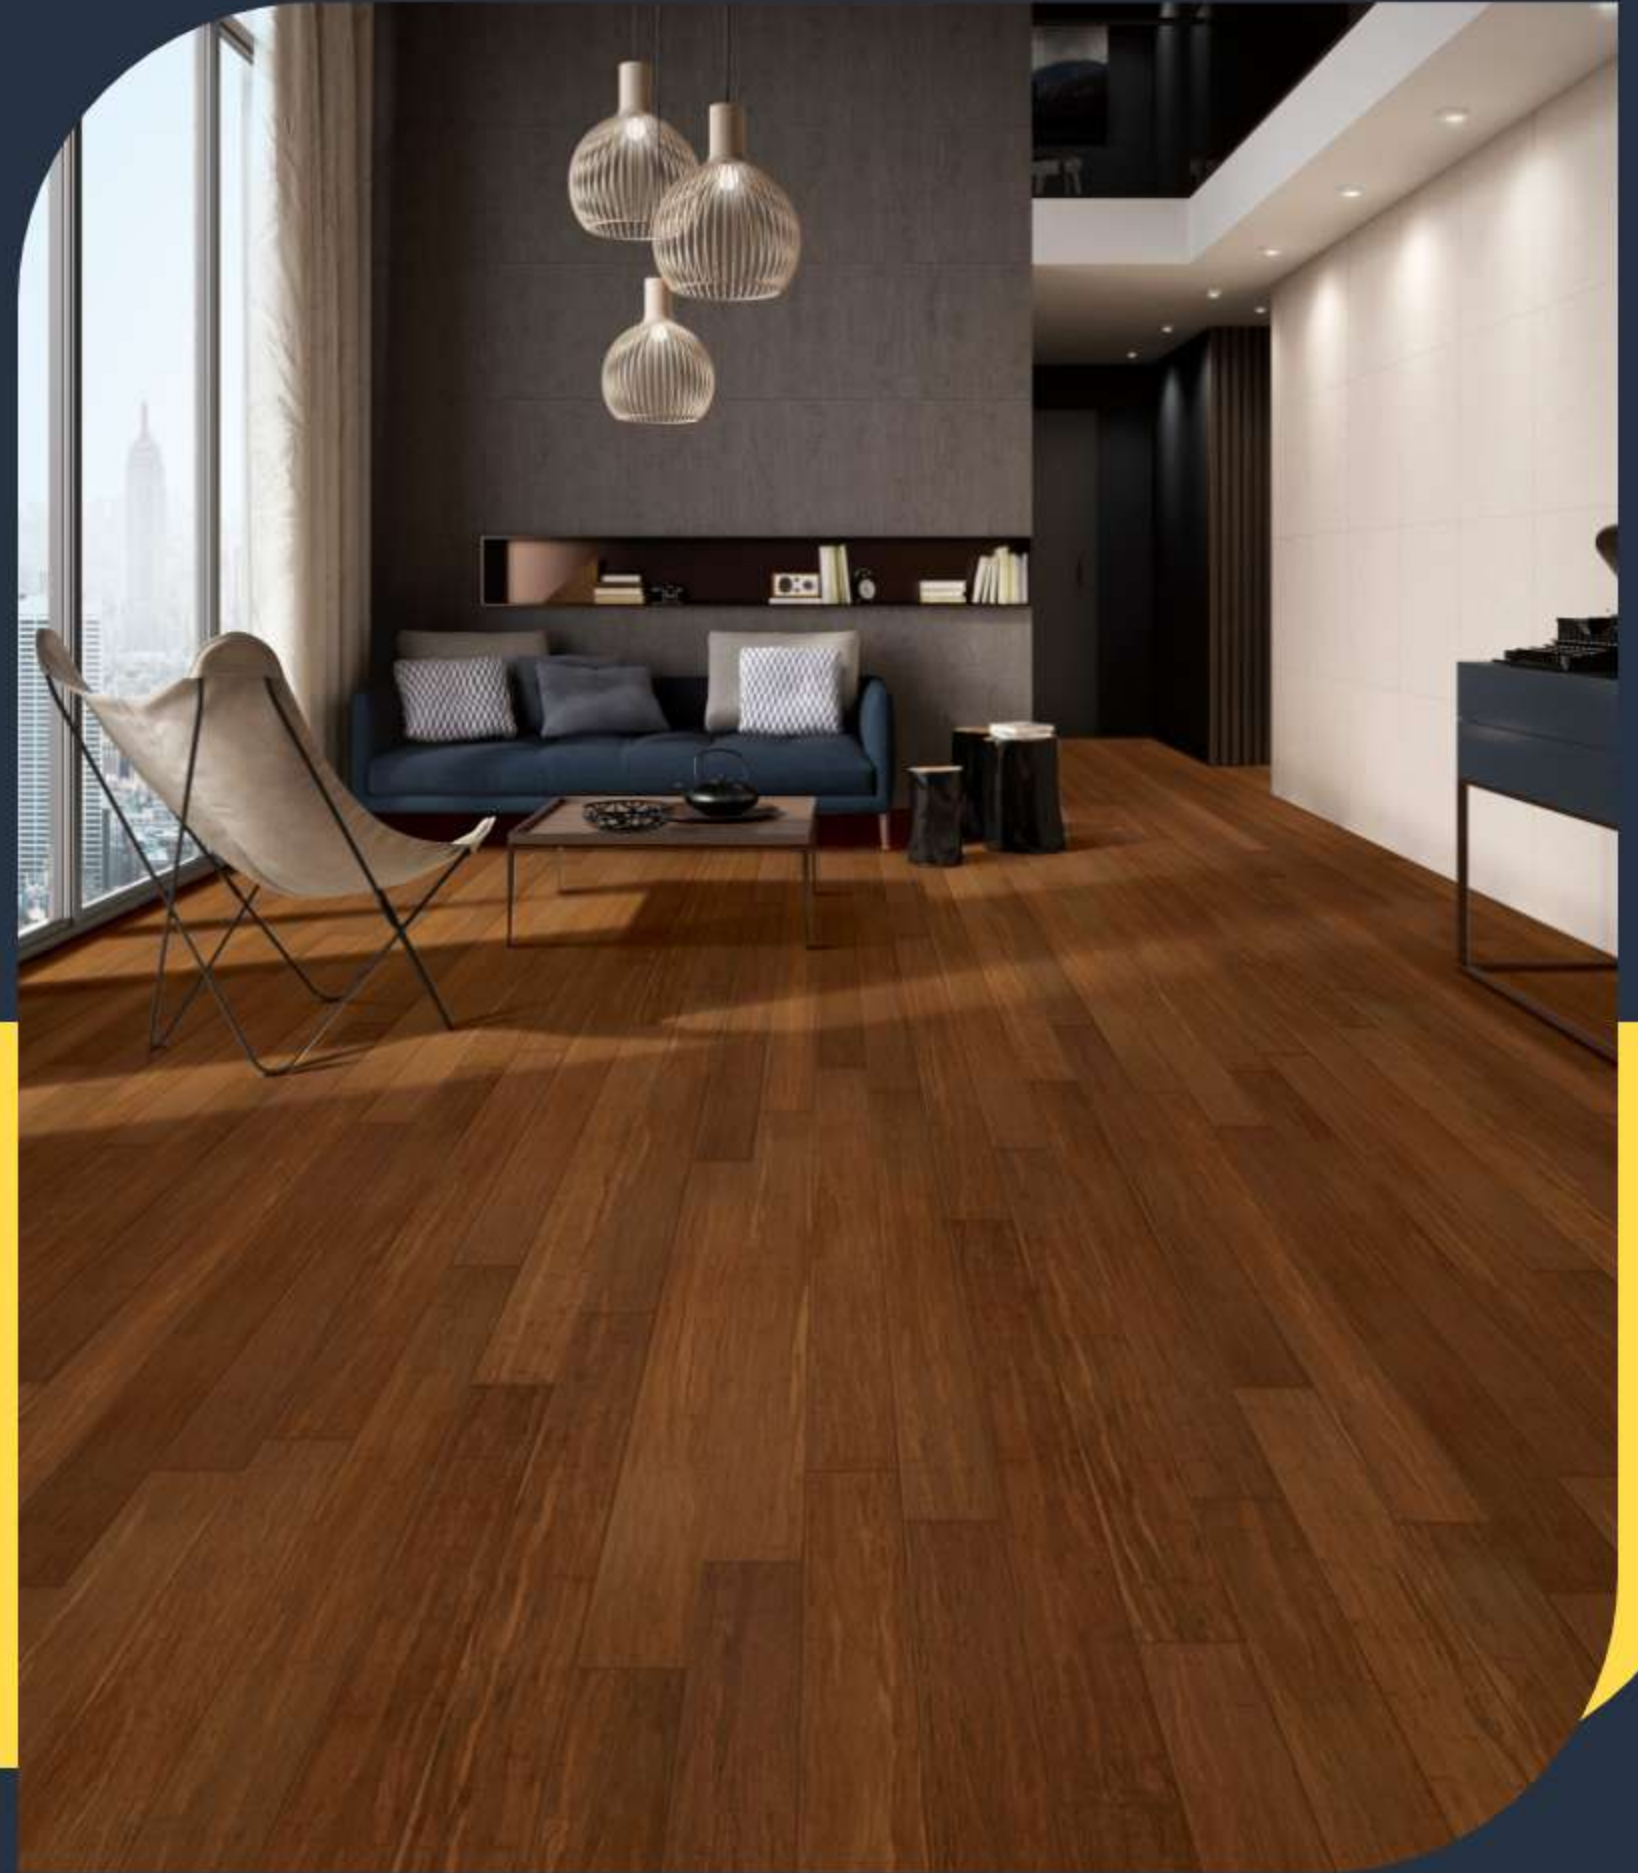

BAMBOO INDOOR

FLOORING

Stylish and elegant Acoustic Floors perfect for both residential and commercial applications in media rooms, bedrooms, music rooms, playrooms, the list is endless.