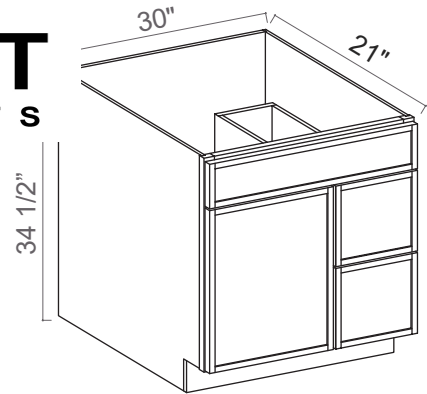

Vanity Drawer Cabinet

Item Code		W	H	D
V3321TDL	Cabinet	33	34 1/2	21
	Door	20 3/4	22 3/4	3/4
	Long Top Drawer	32 3/4	6 1/4	3/4
	Middle Drawer	11 3/4	11 1/4	3/4
	Bottom Drawer	11 3/4	11 1/4	3/4
V3321TDR	Cabinet	33	34 1/2	21
	Door	20 3/4	22 3/4	3/4
	Long Top Drawer	32 3/4	6 1/4	3/4
	Middle Drawer	11 3/4	11 1/4	3/4
	Bottom Drawer	11 3/4	11 1/4	3/4