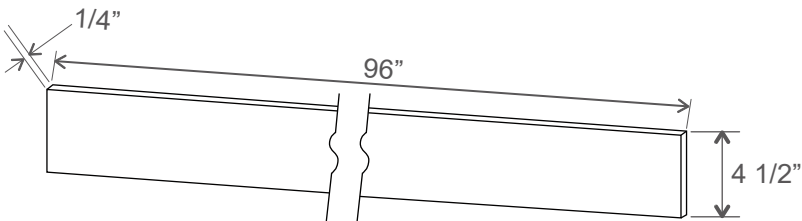

VKD36

Natural finish. Side mount only.
 Full extension, not self-closing

Note: Max trim to 30"
 Note: Interior Drawer Dimensions 3 1/2" x 18 1/4" x 20 1/4"

Toe Kick

Item Code	L
TKC	96

Dishwasher Return Panel