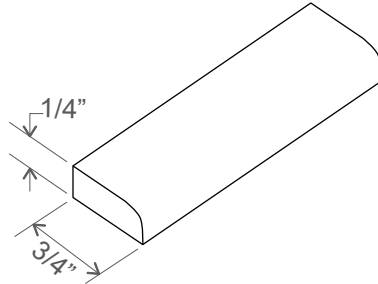

Scribe Moulding

Moulding

Item Code	L
SM8(SCR)	96

Item Code	L
BAM	96

Furniture Base Moulding

Item Code	L
FBM	96

Crown Moulding

Item Code	L
CM2	96
CM4	96

Outside Corner Moulding

Item Code	L
OCM8	96

Shoe Moulding

Item Code	L
SHM	96