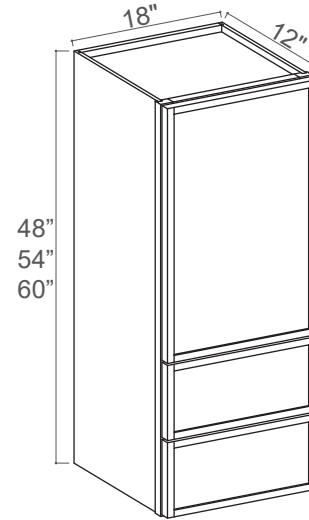

Wall Cabinet With Draw

Item Code		W	H	D
WD1848	Cabinet	18	48	12
	Door	17 3/4	29 3/4	3/4
	Drawer	17 3/4	8 3/4	3/4
WD1854	Cabinet	18	54	12
	Door	17 3/4	35 3/4	3/4
	Drawer	17 3/4	8 3/4	3/4
WD1860	Cabinet	18	60	12
	Door	17 3/4	41 3/4	3/4
	Drawer	17 3/4	8 3/4	3/4

2 adjustable shelves (48" & 54")
3 adjustable shelves (60")

Wall Diagonal Corner Cabinet

Item Code		W	H	D
DCW2430	Cabinet	24	30	24
	Door	15 1/4	29 3/4	3/4
DCW2436	Cabinet	24	36	24
	Door	15 1/4	35 3/4	3/4
DCW2442	Cabinet	24	42	24
	Door	15 1/4	41 3/4	3/4

2 adjustable shelves (30"-36")
3 adjustable shelves (42")