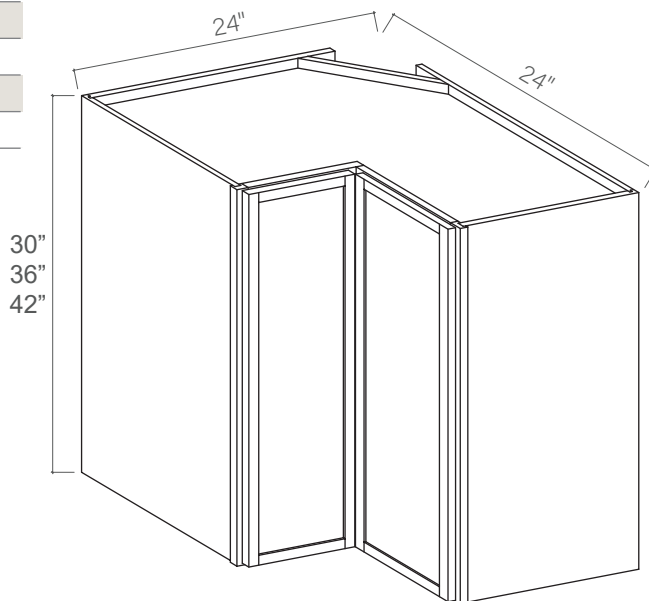

Item Code		W	H	D
WER2430	Cabinet	24	30	24
	Door	10 5/8	29 3/4	3/4
WER2436	Cabinet	24	36	24
	Door	10 5/8	35 3/4	3/4
WER2442	Cabinet	24	42	24
	Door	10 5/8	41 3/4	3/4

2 adjustable shelves (30" & 36")
3 adjustable shelves (42")

Wall Blind Corner Cabinet

Item Code		W	H	D
WBC2730	Cabinet	27	30	12
	Door	12 9/16	29 3/4	3/4
WBC2736	Cabinet	27	36	12
	Door	12 9/16	35 3/4	3/4
WBC2742	Cabinet	27	42	12
	Door	12 9/16	41 3/4	3/4