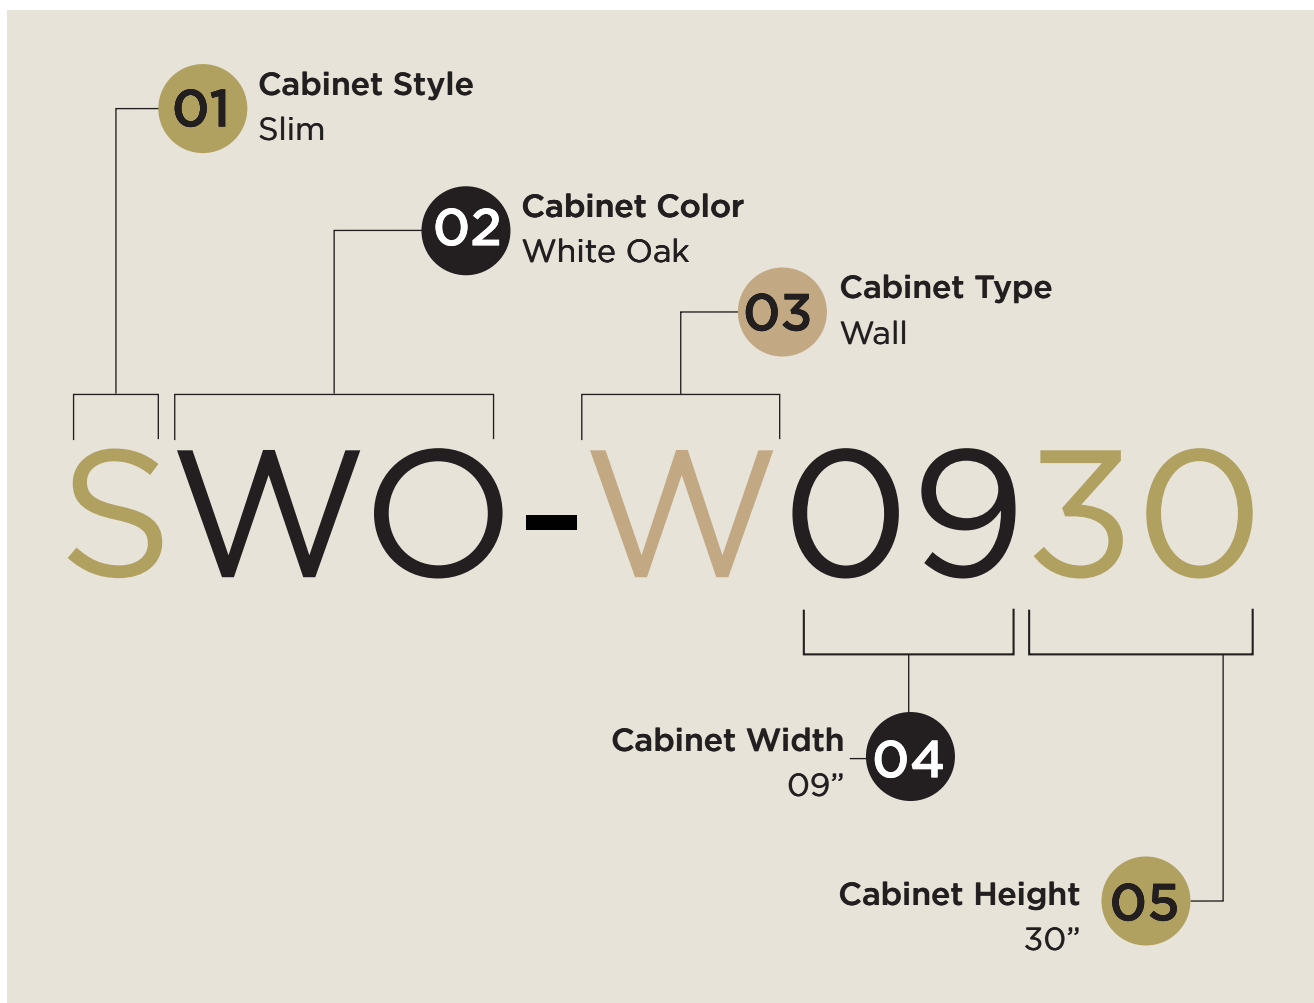

L **Certification:** TSCA VI, KCMA, CARB2, NGBS Green.

How To Order

To Order:

Specify the 3-letter door style,
followed by the product number
for the cabinet.

Example Below:

SWO-W0930 would be the product number used to order a Shaker White Oak (SWO) Wall Cabinet, 09"