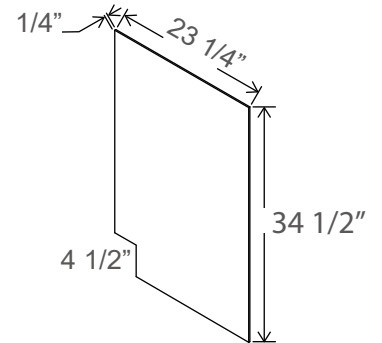

Base Skin Veneer Panel

Item Code	L
BSV	34 1/2