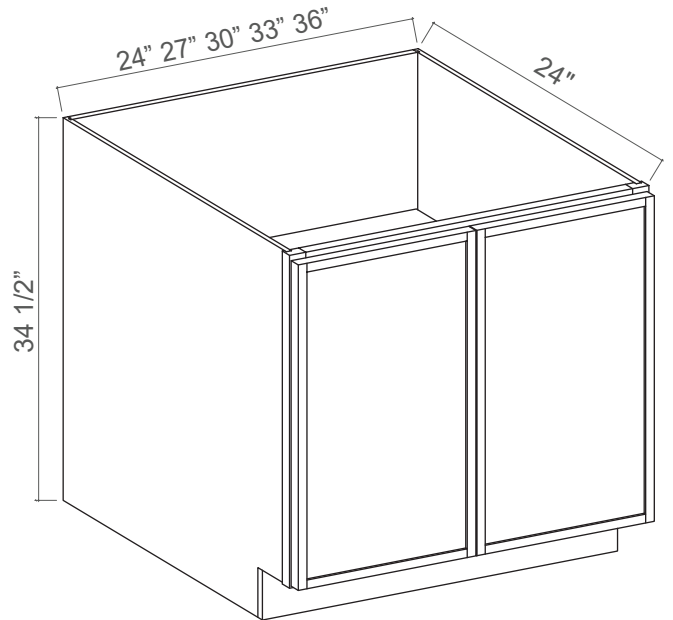

1 Drawer, 1 Adjustable Shelf (24", 27")
2 Drawers, 2 Adjustable Shelves (30", 33", 36", 42")

Base Cabinet Full High Si

Item Code				
BT09	Cabinet	9	34 1/2	24
	Door	8 3/4	29 1/4	3/4
BFH12	Cabinet	12	34 1/2	24
	Door	11 3/4	29 1/4	3/4
BFH15	Cabinet	15	34 1/2	24
	Door	14 3/4	29 1/4	3/4
BFH18	Cabinet	18	34 1/2	24
	Door	17 3/4	29 1/4	3/4
BFH21	Cabinet	21	34 1/2	24
	Door	20 3/4	29 1/4	3/4

1 Adjustable Shelf (12", 15", 18", 21")

Base Cabinet Full High 2 Doors

Item Code		W	H	D
BFH24	Cabinet	24	34 1/2	24
	Door	11 3/4	29 1/4	3/4
BFH27	Cabinet	27	34 1/2	24
	Door	13 1/4	29 1/4	3/4
BFH30	Cabinet	30	34 1/2	24
	Door	14 3/4	29 1/4	3/4
BFH33	Cabinet	33	34 1/2	24
	Door	16 1/4	29 1/4	3/4
BFH36	Cabinet	36	34 1/2	24
	Door	17 3/4	29 1/4	3/4