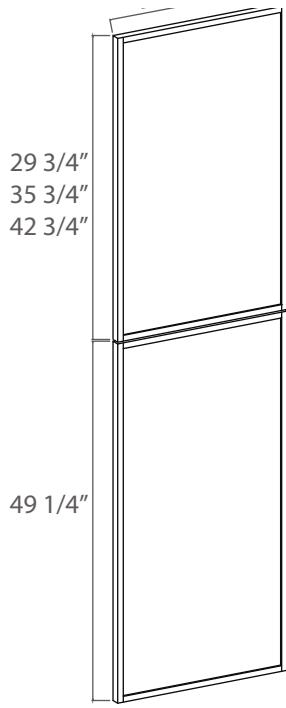

Tall Derivative Door Panel **nuCOAST** Wide Door Panel
C A B I N E T S

Item Code	L
TDEP2484	79
TDEP2490	85
TDEP2496	91