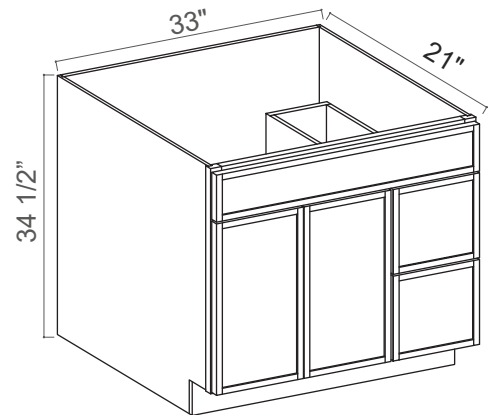

V3021TDL: 30" Combo w Drawers Left
V3021TDR: 30" Combo w Drawers Right