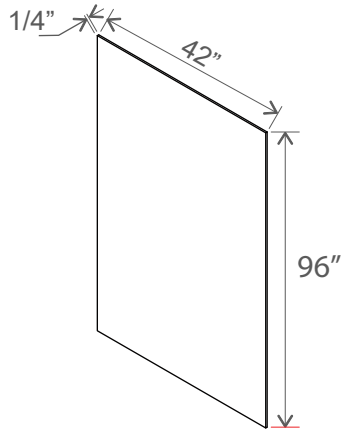

Base Decorative Door Panel

Item Code	L
BDEP	29 1/4"

Vanity Decorative Door Panel

Item Code	L
VDEP	20 11/16"

Finish Plywood Panel

Skin Panel - Interior

Item Code	L
FPV4296	96

	W	H	D
Skin Panel - Interior	48	48	1/4