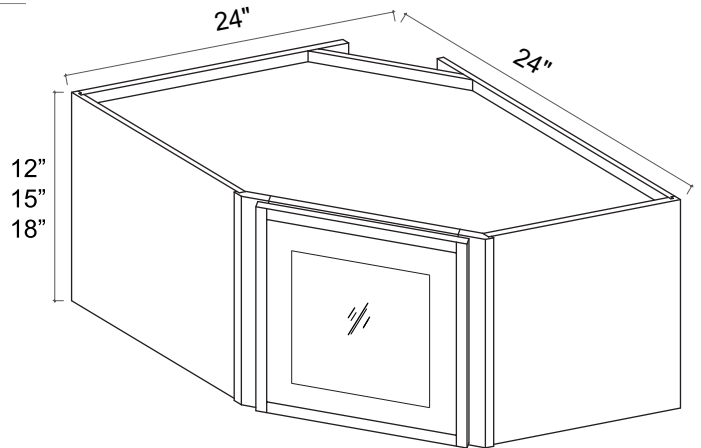

Wall Diagonal Glass Door Corner Cabinet

Item Code		W	H	D
DCW2412GD	Cabinet	24	12	12
	Door	15 1/4	11 3/4	3/4
DCW2415GD	Cabinet	24	15	12
	Door	15 1/4	14 3/4	3/4
DCW2418GD	Cabinet	24	18	12
	Door	15 1/4	17 3/4	3/4