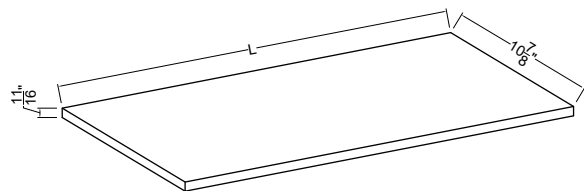

Note: Edges are not finished

Natural color finish that matches the interior.

Shelf Board

Item Code	W
Shelf Board W	36
Shelf Board B	48

Shelf Interior W

Shelf Interior B

Natural color finish that matches the interior.