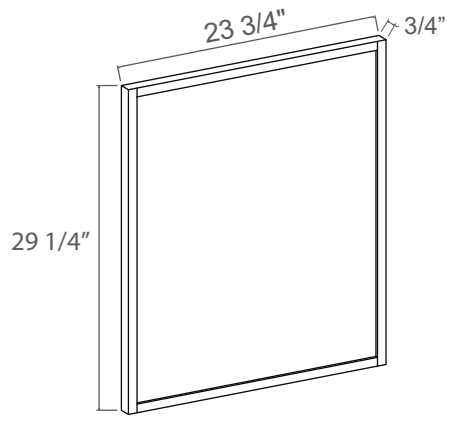

Base Decorative Door Panel

Item Code	L
BDEP	29 1/4"