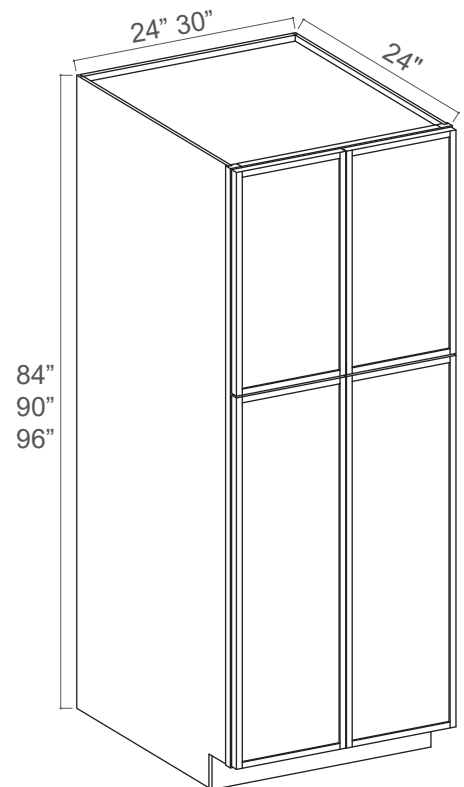

Four Doors
Two Adjustable Top Shelves
Three Bottom Shelves
Note: Roll Out Shelf Kits Available