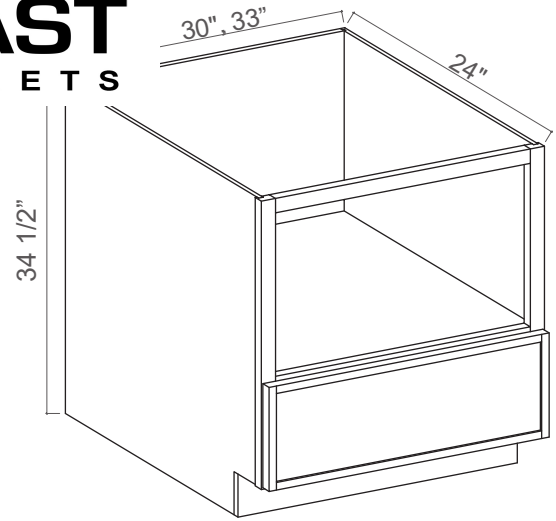

Natural Interior for SAG and Finished Interiors for SDW and SWO

Sink Base

Item Code		W	H	D
SB30	Cabinet	30	34 1/2	24
	Door	14 3/4	22 3/4	3/4
	Drawer	14 3/4	6 1/4	3/4
SB33	Cabinet	33	34 1/2	24
	Door	16 1/4	22 3/4	3/4
	Drawer	16 1/4	6 1/4	3/4
SB36	Cabinet	36	34 1/2	24
	Door	17 3/4	22 3/4	3/4
	Drawer	17 3/4	6 1/4	3/4