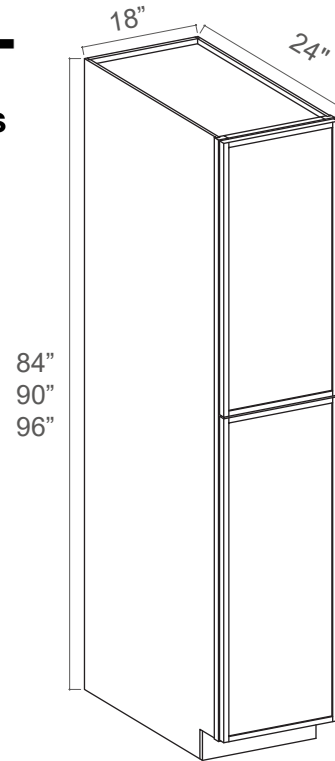

Two Doors
Two Adjustable Top Shelves
Three Bottom Shelves
Note: Roll Out Shelf Kits Available

Tall Pantry 4 Doors

Item Code		W	H	D
U248424	Cabinet	24	84	24
	Top Door	11 3/4	29 3/4	3/4
	Bottom Door	11 3/4	49 1/4	3/4
U308424	Cabinet	30	84	24
	Top Door	14 3/4	29 3/4	3/4
	Bottom Door	14 3/4	49 1/4	3/4
U249024	Cabinet	24	90	24
	Top Door	11 3/4	35 3/4	3/4
	Bottom Door	11 3/4	49 1/4	3/4
U309024	Cabinet	30	90	24
	Top Door	14 3/4	35 3/4	3/4
	Bottom Door	14 3/4	49 1/4	3/4
U249624	Cabinet	24	96	24
	Top Door	11 3/4	41 3/4	3/4
	Bottom Door	11 3/4	49 1/4	3/4
U309624	Cabinet	30	96	24
	Top Door	29 3/4	41 3/4	3/4
	Bottom Door	14 3/4	49 1/4	3/4