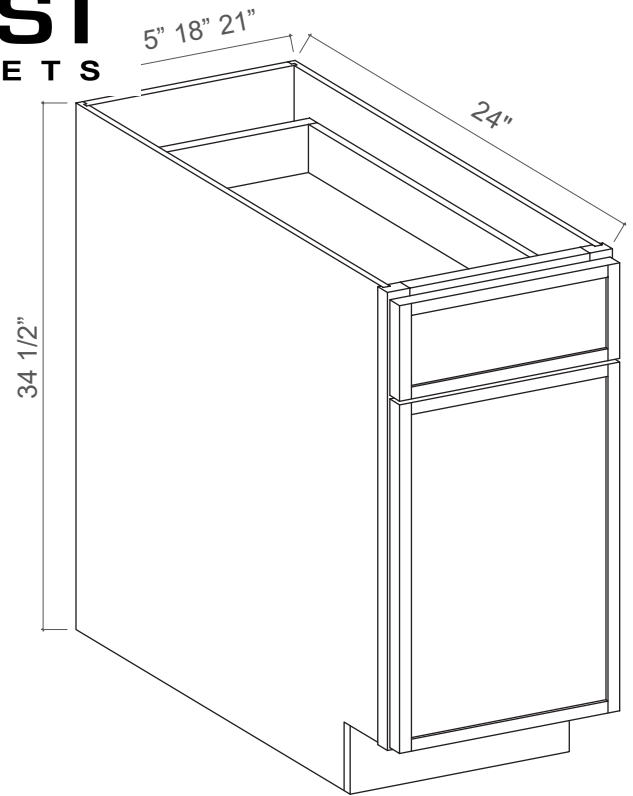

1 Drawer, 1 Adjustable Shelf (12", 15", 18", 21")

Base Cabinet Double Door

Item Code		W	H	D
B24	Cabinet	24	34 1/2	24
	Door	11 3/4	33 1/2	3/4
B27	Cabinet	27	34 1/2	24
	Door	13 3/4	33 1/2	3/4
B30	Cabinet	30	34 1/2	24
	Door	14 3/4	33 1/2	3/4
B33	Cabinet	33	34 1/2	24
	Door	15 3/4	33 1/2	3/4
B36	Cabinet	36	34 1/2	24
	Door	17 3/4	33 1/2	3/4
B42	Cabinet	42	34 1/2	24
	Door	20 3/4	33 1/2	3/4