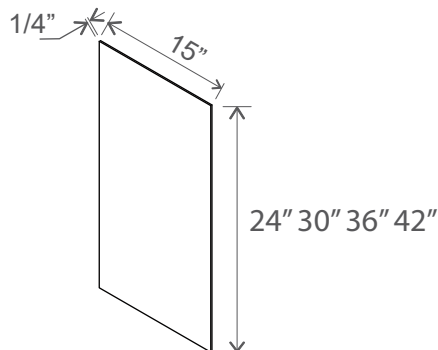

Base Skin Veneer Panel

Item Code	L
BSV	34 1/2

Available in all color options **excluding SWO and SDW**

Note: Edges are not finished

Wall Skin Panel

Item Code	L
WSV24	24
WSV30	30
WSV36	36
WSV42	42

Note: Edges are not finished