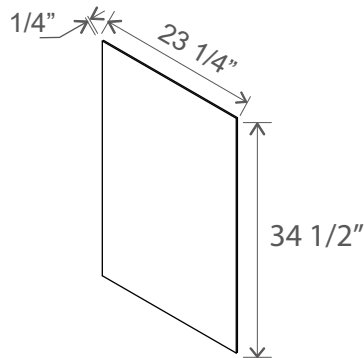

Note: Edges are not finished

Item Code	L
USV2496	96

Available in all color options **excluding SWO and SDW**

Note: Edges are not finished

Base Skin Veneer Panel

Item Code	L
BSV	34 1/2

Note: Edges are not finished