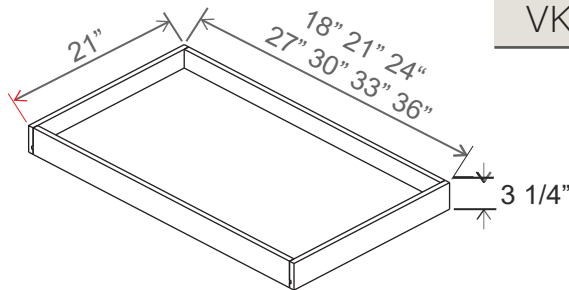

Roll Out Tray

Item Code

RS18
RS21
RS24
RS27
RS30
RS33
RS36