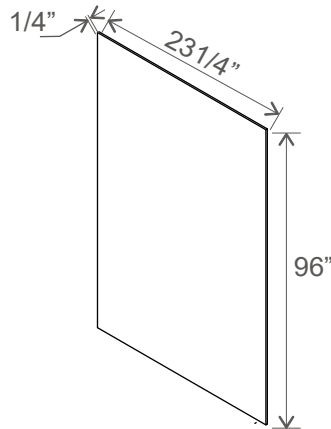

Veneer Panel

Item Code	L
USV2496	96