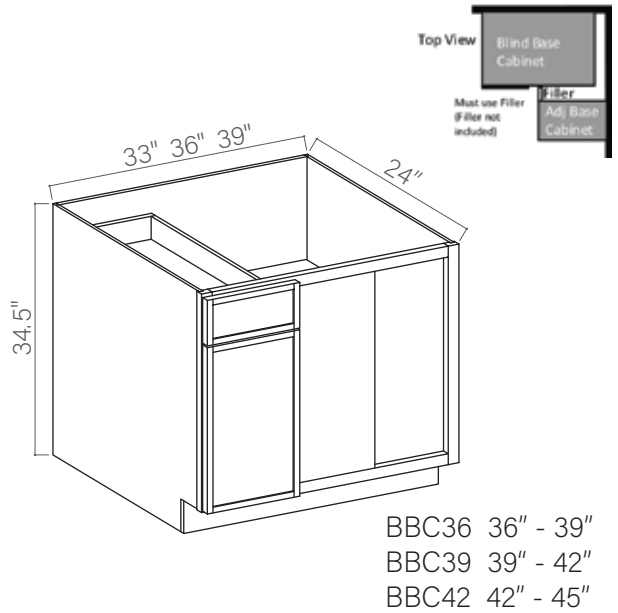

Easy Reach Base Cabin

Item Code		W	H	D
ERB33	Cabinet	33	34 1/2	24
	Door	7 5/8	29	3/4
ERB36	Cabinet	36	34 1/2	24
	Door	10 5/8	29	3/4

One Bi-fold Door

Blind Corner Base Cabinet

Item Code		W	H	D
BBC36*	Cabinet	33	34 1/2	24
	Door	10	22 1/2	3/4
	Drawer	10	6 1/4	3/4
<i>*Install range 37" min., 40" max; Specify Left-hinge or Right-hinge assembly</i>				
BBC39*	Cabinet	36	34 1/2	3/4
	Door	12 3/4	22 1/2	3/4
	Drawer	12 3/4	6 1/4	24
<i>*Install range 40" min., 43" max; Specify Left-hinge or Right-hinge assembly</i>				
BBC42*	BCabinet	39	34 1/2	3/4
	Door	15 3/4	22 1/2	24
	Drawer	15 3/4	6 1/4	3/4
<i>*Install range 43" min., 46" max; Specify Left-hinge or Right-hinge assembly</i>				

Wood Tray / Chrome Tray

Item Code
Wood Tray
Chrome Tray 33
Chrome Tray 36

Add to ERB for Lazy Susan
 The wood tray does not include a center pole.
 It fits both 33" and 36"
 and it's shelf-mounted.

Spice Pull Base Cabinet