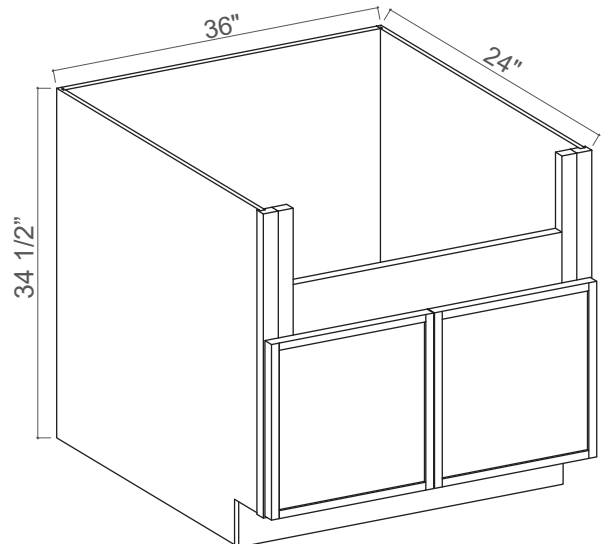

Two Dummy Drawers

Farm Sink Base

Item Code		W	H	D
FSB36	Cabinet	36	34 1/2	24
	Door	17 3/4	17 1/4	3/4
	Sink trimout: 30" W x 7 1/2" - 9" H			

Tall Cabinets Diagram

Explore all our SKUs and sizes to find the perfect fit for your needs.