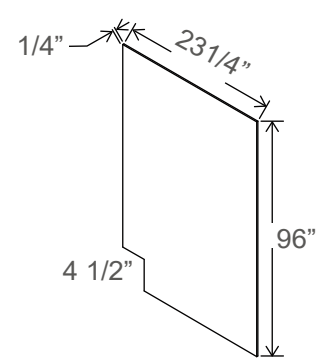

Note: Edges are not finished

Item Code	L
USV2496	96