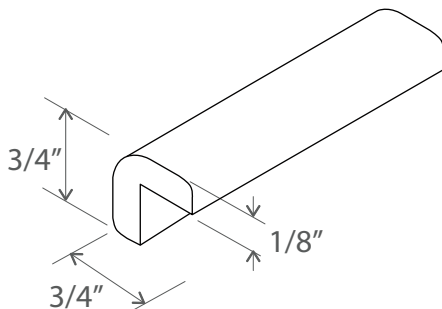

Outside Corner Moulding

Item Code	L
OCM8	96