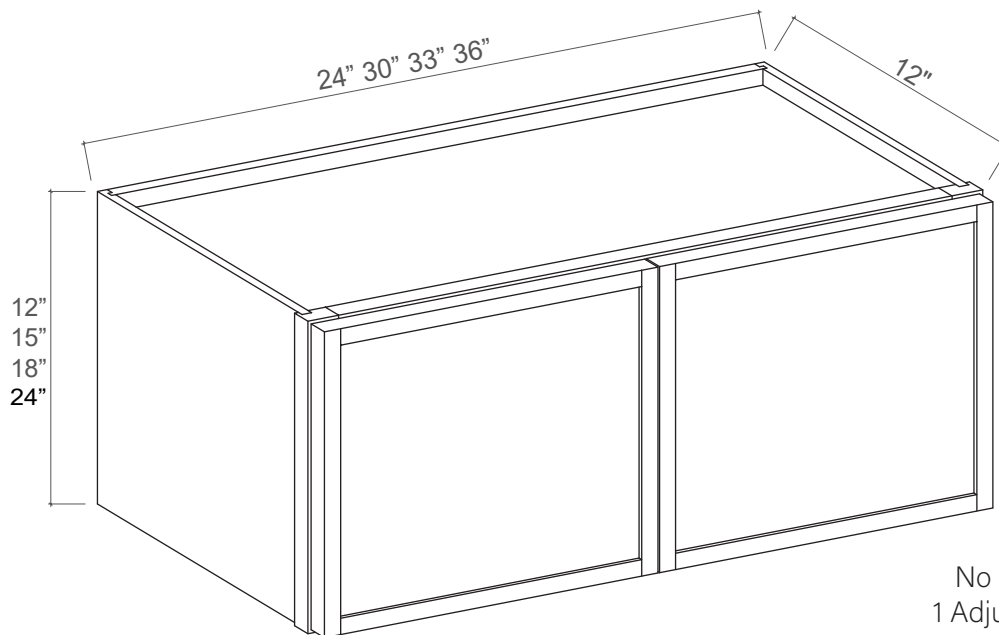

Item Code		W	H	D
W2418	Cabinet	24	18	12
	Door	11 3/4	17 3/4	3/4
W3012	Cabinet	30	12	12
	Door	14 3/4	11 3/4	3/4
W3015	Cabinet	30	15	12
	Door	14 3/4	14 3/4	3/4
W3018	Cabinet	30	18	12
	Door	14 3/4	17 3/4	3/4
W3024	Cabinet	30	24	12
	Door	14 3/4	23 3/4	3/4
W3312	Cabinet	33	12	12
	Door	16 1/4	11 3/4	3/4
W3315	Cabinet	33	15	12
	Door	16 1/4	14 3/4	3/4
W3318	Cabinet	33	18	12
	Door	16 1/4	17 3/4	3/4
W3324	Cabinet	33	24	12
	Door	16 1/4	23 3/4	3/4
W3612	Cabinet	36	12	12
	Door	17 3/4	11 3/4	3/4
W3615	Cabinet	36	15	12
	Door	17 3/4	14 3/4	3/4
W3618	Cabinet	36	18	12
	Door	17 3/4	17 3/4	3/4
W3624	Cabinet	36	24	12
	Door	17 3/4	23 3/4	3/4