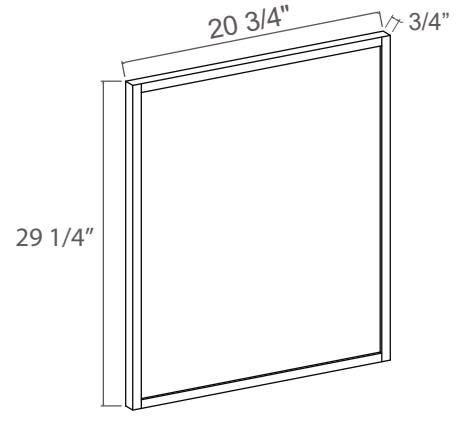

Vanity Decorative Door Panel

Item Code	L
VDEP	20 11/16"