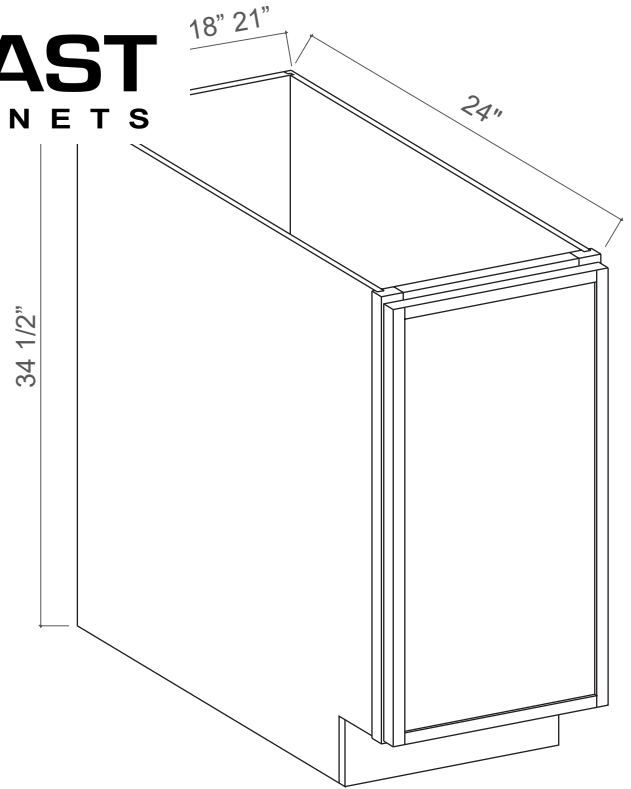

1 Drawer, 1 Adjustable Shelf (24", 27")
2 Drawers, 2 Adjustable Shelves (30", 33", 36", 42")

Base Cabinet Full High Si

Item Code				
BT09	Cabinet	9	34 1/2	24
	Door	8 3/4	29 1/4	3/4
BFH12	Cabinet	12	34 1/2	24
	Door	11 3/4	29 1/4	3/4
BFH15	Cabinet	15	34 1/2	24
	Door	14 3/4	29 1/4	3/4
BFH18	Cabinet	18	34 1/2	24
	Door	17 3/4	29 1/4	3/4
BFH21	Cabinet	21	34 1/2	24
	Door	20 3/4	29 1/4	3/4