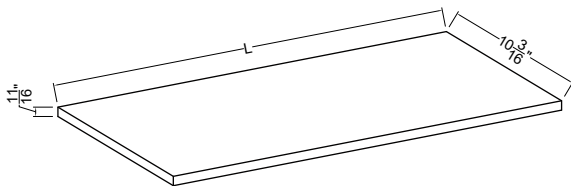

Note: Edges are not finished

Natural color finish that matches the interior.

Shelf Board

Item Code	W
Shelf Board W	36
Shelf Board B	48

Shelf Interior W

Shelf Interior B

Natural color finish that matches the interior.