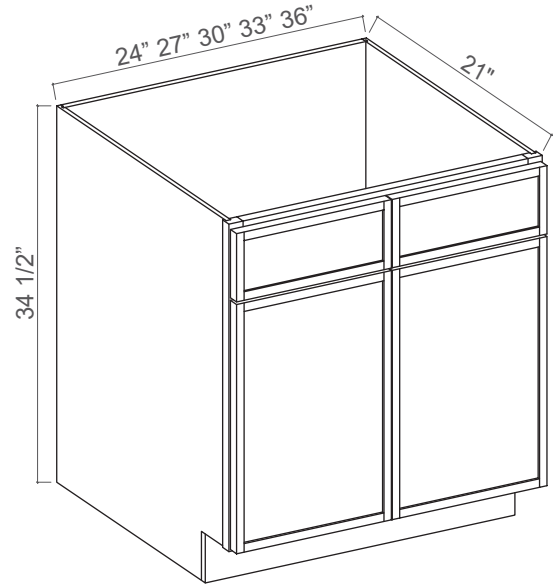

Vanity Cabinets Diagram

Explore all our SKUs and sizes to find the perfect fit for your needs.

Vanity Sink Cabinet

Item Code				
VS24	Cabinet	24	34 1/2	21
	Doors	11 3/4	22 3/4	3/4
	Dummy Drawer	23 1/4	6 1/4	3/4
VS27	Cabinet	27	34 1/2	21
	Doors	13 1/4	22 3/4	3/4
	Dummy Drawer	26 1/2	6 1/4	3/4
VS30	Cabinet	30	34 1/2	21
	Doors	14 3/4	22 3/4	3/4
	Dummy Drawers	14 3/4	6 1/4	3/4
VS33	Cabinet	33	34 1/2	21
	Doors	16 1/4	22 1/2	3/4
	Dummy Drawers	16 1/4	6 1/4	3/4
VS36	Cabinet	36	34 1/2	21
	Doors	17 3/4	22 3/4	3/4
	Dummy Drawers	17 3/4	6 1/4	3/4