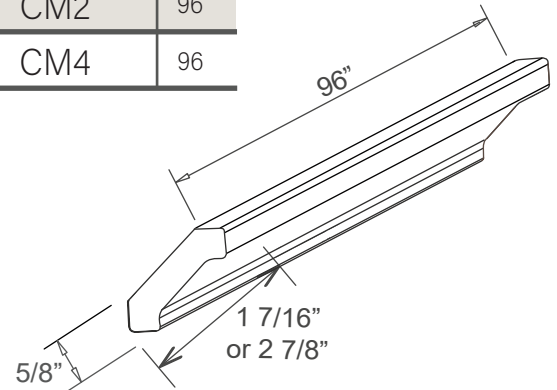

Crown Moulding

Item Code	L
CM2	96
CM4	96