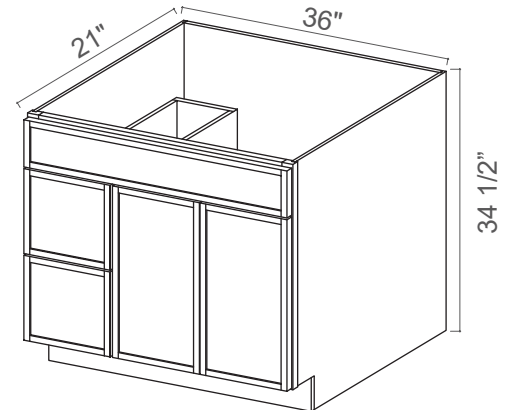

V3621TDL: 36" Combo w Drawers Left
V3621TDR: 36" Combo w Drawers Right

Vanity Sink Drawer Base Cabinet

Item Code		W	H	D
VSD36	Cabinet	36	34 1/2	21
	Doors	17 3/4	22 1/2	3/4
	Outside Drawers	10 1/4	6 1/4	3/4
	Center Drawer	14 1/2	6 1/4	3/4
VSD42	Cabinet	42	34 1/2	21
	Doors	20 3/4	22 1/2	3/4
	Outside Drawers	11 1/2	6 1/4	3/4
	Center Drawer	18	6 1/4	3/4
VSD48	Cabinet	48	34 1/2	21
	Doors	23 3/4	22 1/2	3/4
	Outside Drawers	14 1/2	6 1/4	3/4
	Center Drawer	18	6 1/4	3/4