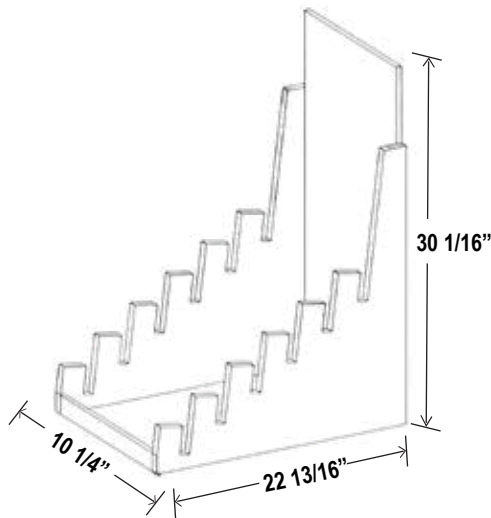

Trash Bin
Item Code

Trash Bin

35-Quart Trash Can (8.75 Gallons)

Sample Door - Display
Item Code

Sample Door - Display

Sample Door
Item Code

SD

Warranty