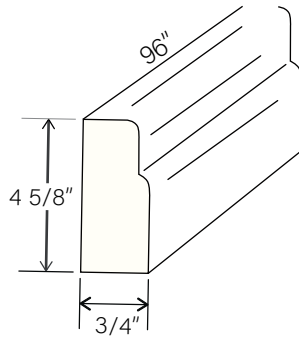

Furniture Base Moulding

Item Code	L
FBM	96