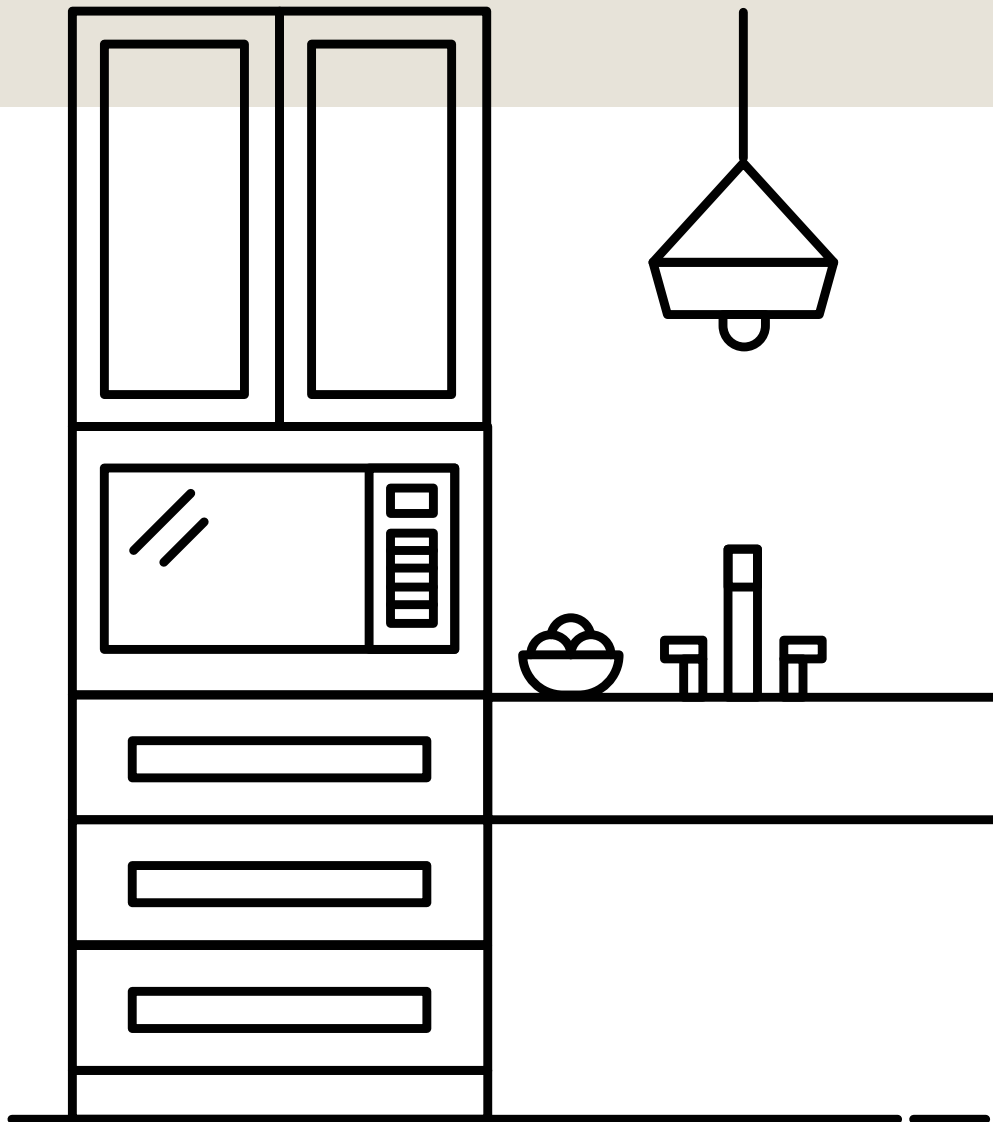

Two Dummy Drawers

Farm Sink Base

Item Code		W	H	D
FSB36	Cabinet	36	34 1/2	24
	Door	17 3/4	17 1/4	3/4
	Sink trimout: 30" W x 7 1/2" - 9" H			

Tall Cabinets Diagram

Explore all our SKUs and sizes to find the perfect fit for your needs.