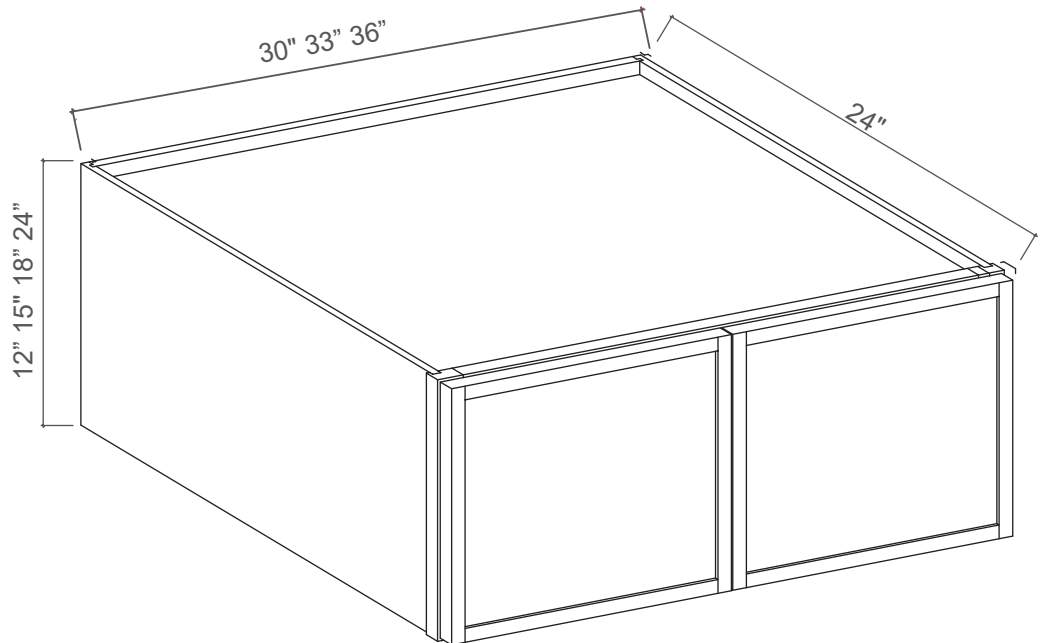

No Shelves (12", 15", 18")
1 Adjustable Shelf (24")