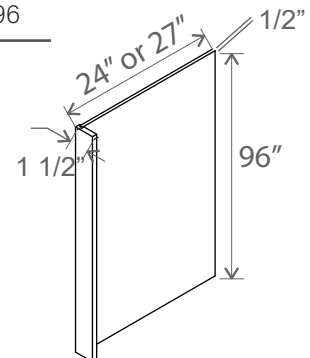

Refrigerator End Panel

Item Code	L
REPV2496	96
REPV2796	96