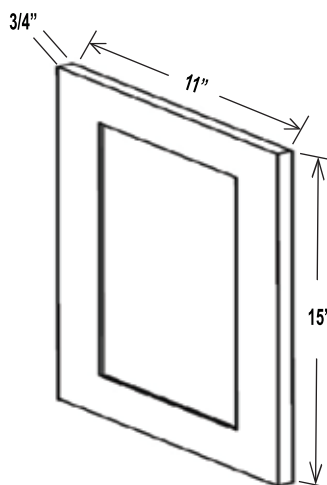

Trash Bin
Item Code

Trash Bin

35-Quart Trash Can (8.75 Gallons)

Sample Door - Display
Item Code

Sample Door - Display

Sample Door
Item Code

SD

Warranty