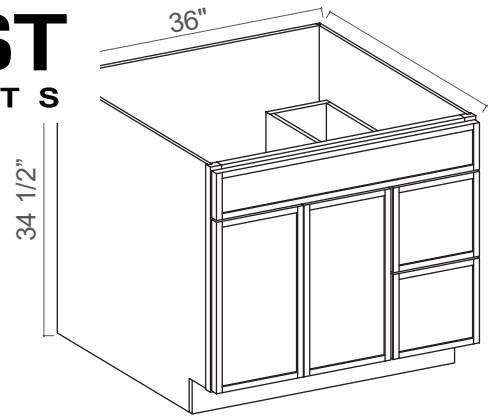

V3621TDL: 36" Combo w Drawers Left
V3621TDR: 36" Combo w Drawers Right

Vanity Sink Drawer Base Cabinet

Item Code		W	H	D
VSD36	Cabinet	36	34 1/2	21
	Doors	17 3/4	22 1/2	3/4
	Outside Drawers	10 1/4	6 1/4	3/4
	Center Drawer	14 1/2	6 1/4	3/4
VSD42	Cabinet	42	34 1/2	21
	Doors	20 3/4	22 1/2	3/4
	Outside Drawers	11 1/2	6 1/4	3/4
	Center Drawer	18	6 1/4	3/4
VSD48	Cabinet	48	34 1/2	21
	Doors	23 3/4	22 1/2	3/4
	Outside Drawers	14 1/2	6 1/4	3/4
	Center Drawer	18	6 1/4	3/4