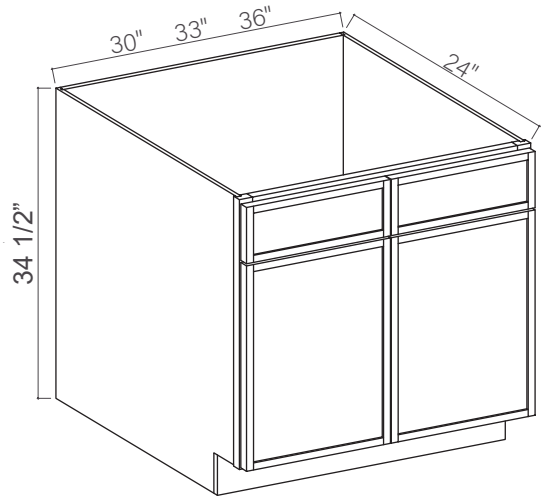

Microwave Base Cabine

Item Code		W	H	D
MB30	Cabinet	30	34 1/2	24
	Drawer	29 3/4	10 1/2	3/4
	Opening Dimensions: 27"W x 17"H			
MB33	Cabinet	33	34 1/2	24
	Drawer	32 3/4	10 1/2	3/4
	Opening Dimensions: 30"W x 17"H			

Natural Interior for SAG and Finished Interiors for SDW and SWO

Sink Base

Item Code		W	H	D
SB30	Cabinet	30	34 1/2	24
	Door	14 3/4	22 3/4	3/4
	Drawer	14 3/4	6 1/4	3/4
SB33	Cabinet	33	34 1/2	24
	Door	16 1/4	22 3/4	3/4
	Drawer	16 1/4	6 1/4	3/4
SB36	Cabinet	36	34 1/2	24
	Door	17 3/4	22 3/4	3/4
	Drawer	17 3/4	6 1/4	3/4

Two Dummy Drawers

Farm Sink Base

Item Code		W	H	D
FSB36	Cabinet	36	34 1/2	24
	Door	17 3/4	17 1/4	3/4
	Sink trimout: 30" W x 7 1/2" - 9" H