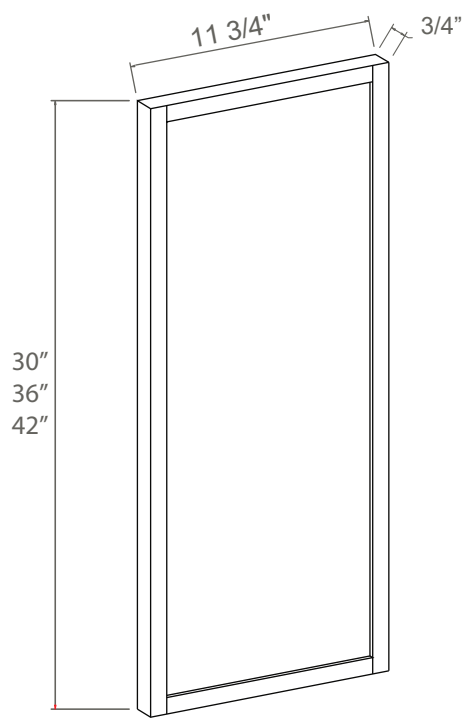

Item Code	L
WDEP30	29 3/4
WDEP36	35 3/4
WDEP42	41 3/4