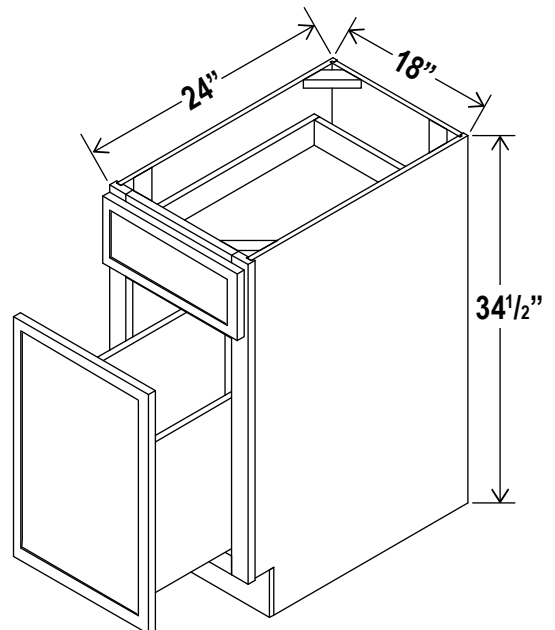

Base Waste Basket Cabinet

Item Code		W	H	D
BWB18	Cabinet	18	34 1/2	24
	Top Drawer	17 1/2	6 1/4	3/4
	Bottom Drawer	17 1/2	22 1/2	3/4

Trash bin is not included, but it can be ordered separately.