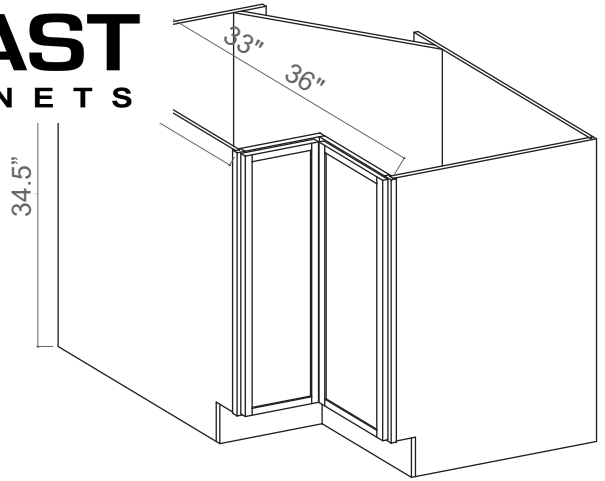

One Bi-fold Door

Blind Corner Base Cabinet

Item Code		W	H	D
BBC36*	Cabinet	33	34 1/2	24
	Door	10	22 1/2	3/4
	Drawer	10	6 1/4	3/4
<i>*Install range 37" min., 40" max; Specify Left-hinge or Right-hinge assembly</i>				
BBC39*	Cabinet	36	34 1/2	3/4
	Door	12 3/4	22 1/2	3/4
	Drawer	12 3/4	6 1/4	24
<i>*Install range 40" min., 43" max; Specify Left-hinge or Right-hinge assembly</i>				
BBC42*	BCabinet	39	34 1/2	3/4
	Door	15 3/4	22 1/2	24
	Drawer	15 3/4	6 1/4	3/4
<i>*Install range 43" min., 46" max; Specify Left-hinge or Right-hinge assembly</i>