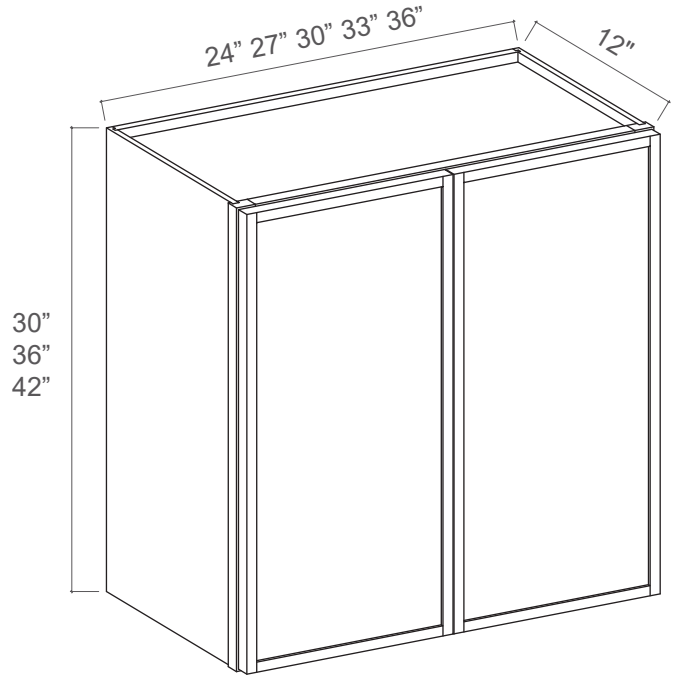

2 Adjustable Shelves (30" & 36")
3 Adjustable Shelves (42")

Item Code		W	H	D
W2430	Cabinet	24	30	12
	Door	11 3/4	29 3/4	3/4
W2436	Cabinet	24	36	12
	Door	11 3/4	35 3/4	3/4
W2442	Cabinet	24	42	12
	Door	11 3/4	41 3/4	3/4
W2730	Cabinet	27	30	12
	Door	13 1/4	29 3/4	3/4
W2736	Cabinet	27	36	12
	Door	13 1/4	35 3/4	3/4
W2742	Cabinet	27	42	12
	Door	13 1/4	41 3/4	3/4
W3030	Cabinet	30	30	12
	Door	14 3/4	29 3/4	3/4
W3036	Cabinet	30	36	12
	Door	14 3/4	35 3/4	3/4
W3042	Cabinet	30	42	12
	Door	14 3/4	41 3/4	3/4
W3330	Cabinet	33	30	12
	Door	16 1/4	29 3/4	3/4
W3336	Cabinet	18	36	12
	Door	16 1/4	35 3/4	3/4
W3342	Cabinet	18	42	12
	Door	16 1/4	41 3/4	3/4
W3630	Cabinet	36	30	12
	Door	17 3/4	29 3/4	3/4
W3636	Cabinet	36	36	12
	Door	17 3/4	35 3/4	3/4
W3642	Cabinet	36	42	12
	Door	17 3/4	41 3/4	3/4
W3930	Cabinet	39	30	12
	Door	19 3/8	29 3/4	3/4