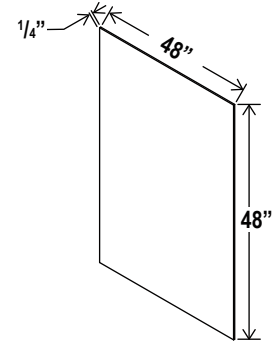

Base Decorative Door Panel

Item Code	L
BDEP	29 1/4"

Vanity Decorative Door Panel

Item Code	L
VDEP	20 11/16"

Finish Plywood Panel

Skin Panel - Interior

Item Code	L
FPV4296	96

	W	H	D
Skin Panel - Interior	48	48	1/4