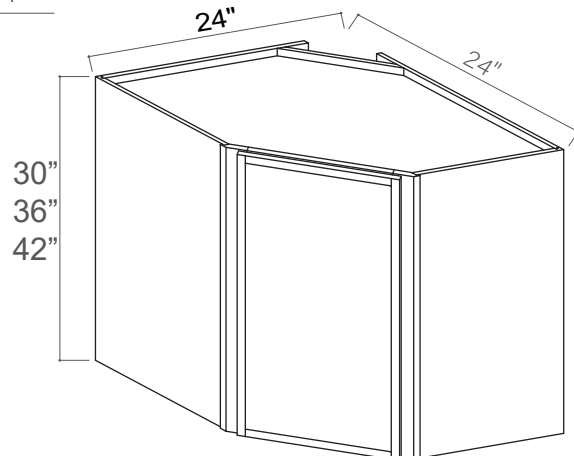

Wall Diagonal Corner Cabinet

Item Code		W	H	D
DCW2430	Cabinet	24	30	24
	Door	15 1/4	29 3/4	3/4
DCW2436	Cabinet	24	36	24
	Door	15 1/4	35 3/4	3/4
DCW2442	Cabinet	24	42	24
	Door	15 1/4	41 3/4	3/4