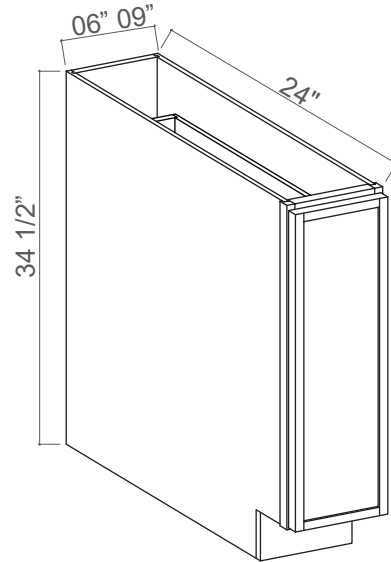

Spice Pull Base Cabinet

Item Code				
SPB6	Cabinet	6	34 1/2	24
	Drawer	5 1/2	29	3/4
SPB9	Cabinet	9	34 1/2	24
	Drawer	8 1/2	29	3/4

Base Waste Basket Cabinet

Item Code		W	H	D
BWB18	Cabinet	18	34 1/2	24
	Top Drawer	17 1/2	6 1/4	3/4
	Bottom Drawer	17 1/2	22 1/2	3/4

Trash bin is not included, but it can be ordered separately.