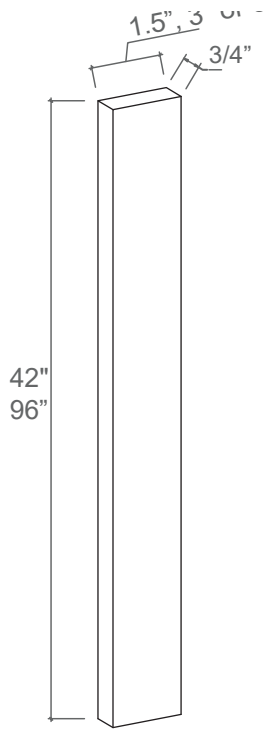

Accessories & Molding

Explore all our SKUs and sizes to
find the perfect fit for your needs.

Wall / Tall Fillers

Item Code	L
F1.5	96
F342	42
F396	96
F642	42
F696	96

CLDL

Floating Shelf

Item Code	L
FS24	24
FS30	30
FS36	36