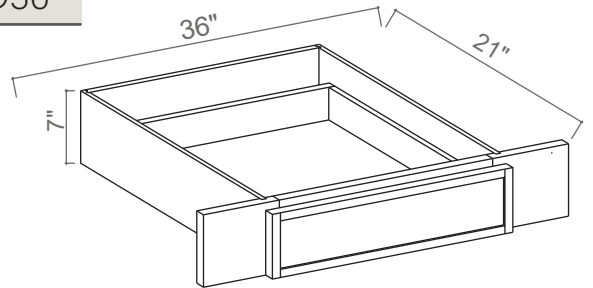

VKD36

Natural finish. Side mount only.
 Full extension, not self-closing

Note: Max trim to 30"
 Note: Interior Drawer Dimensions 3 1/2" x 18 1/4" x 20 1/4"

Toe Kick

Item Code	L
TKC	96

Dishwasher Return Panel