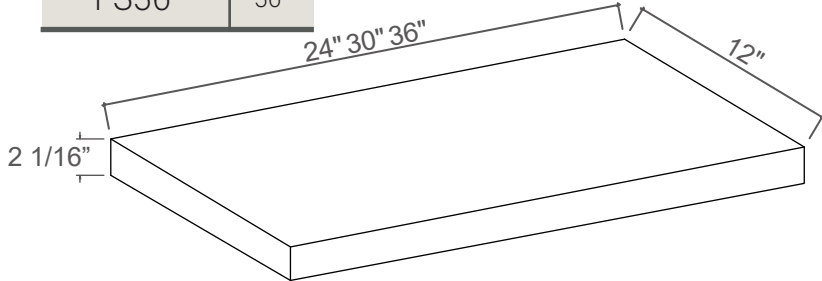

Floating Shelf

Item Code	L
FS24	24
FS30	30
FS36	36

S2496	96