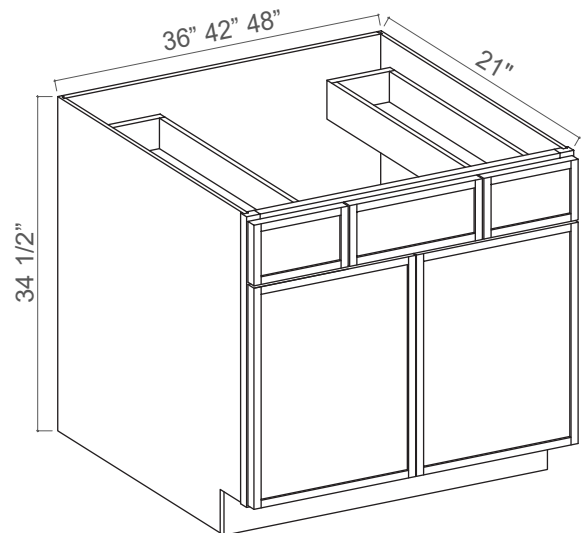

Vanity Drawer Cabinet

Item Code				
V3621TDL	Cabinet	36	34 1/2	21
	Door	11 3/4	22 3/4	3/4
	Long Top Drawer	35 3/4	6 1/4	3/4
	Middle Drawer	11 3/4	11 1/4	3/4
	Bottom Drawer	11 3/4	11 1/4	3/4
V3621TDR	Cabinet	36	34 1/2	21
	Door	11 3/4	22 3/4	3/4
	Long Top Drawer	35 3/4	6 1/4	3/4
	Middle Drawer	11 3/4	11 1/4	3/4
	Bottom Drawer	11 3/4	11 1/4	3/4

Vanity Sink Drawer Base Cabinet

Item Code		W	H	D
VSD36	Cabinet	36	34 1/2	21
	Doors	17 3/4	22 1/2	3/4
	Outside Drawers	10 1/4	6 1/4	3/4
	Center Drawer	14 1/2	6 1/4	3/4
VSD42	Cabinet	42	34 1/2	21
	Doors	20 3/4	22 1/2	3/4
	Outside Drawers	11 1/2	6 1/4	3/4
	Center Drawer	18	6 1/4	3/4
VSD48	Cabinet	48	34 1/2	21
	Doors	23 3/4	22 1/2	3/4
	Outside Drawers	14 1/2	6 1/4	3/4
	Center Drawer	18	6 1/4	3/4