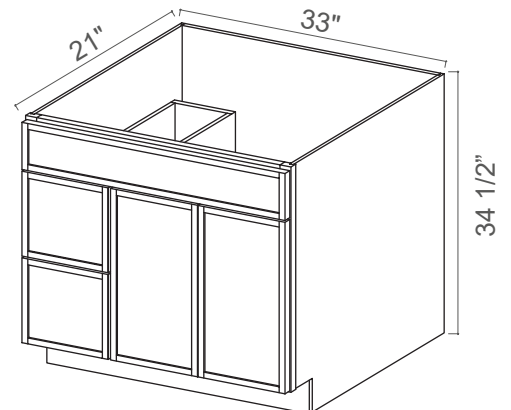

V3321TDL: 33" Combo w Drawers Left
V3321TDR: 33" Combo w Drawers Right