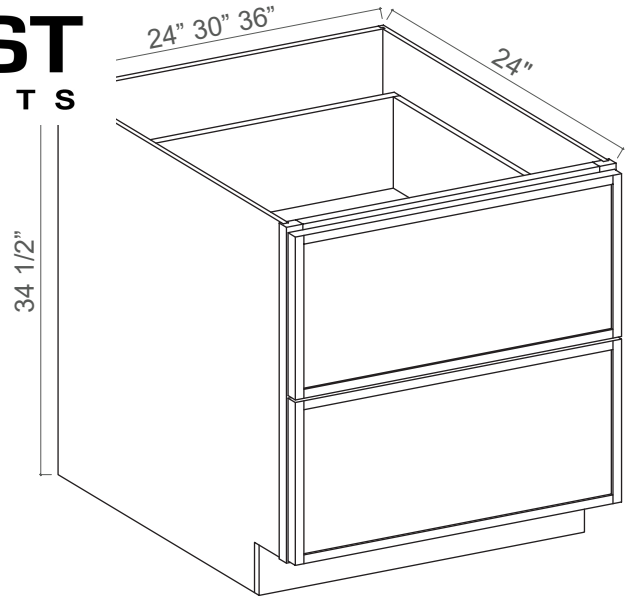

Base Cabinet 2 Drawers

Item Code				
2DB24	Cabinet	24	34 1/2	24
	Top Drawer	23 3/4	14 1/2	3/4
	Bottom Drawer	23 3/4	14 1/2	3/4
2DB30	Cabinet	30	34 1/2	24
	Top Drawer	29 1/2	14 1/2	3/4
	Bottom Drawer	29 1/2	14 1/2	3/4
2DB36	Cabinet	36	34 1/2	24
	Top Drawer	35 1/2	14 1/2	3/4
	Bottom Drawer	35 1/2	14 1/2	3/4

Base Cabinet 3 Drawers

Item Code		W	H	D
3DB12	Cabinet	12	34 1/2	24
	Top Drawer	11 3/4	6 1/4	3/4
	Bottom Drawer	11 3/4	11 1/4	3/4
3DB15	Cabinet	15	34 1/2	24
	Top Drawer	14 3/4	6 1/4	3/4
	Bottom Drawer	14 3/4	11 1/4	3/4
3DB18	Cabinet	18	34 1/2	24
	Top Drawer	17 3/4	6 1/4	3/4
	Bottom Drawer	17 3/4	11 1/4	3/4
3DB21	Cabinet	21	34 1/2	24
	Top Drawer	20 3/4	6 1/4	3/4
	Bottom Drawer	20 3/4	11 1/4	3/4
3DB24	Cabinet	24	34 1/2	24
	Top Drawer	23 3/4	6 1/4	3/4
	Bottom Drawer	23 3/4	11 1/4	3/4
3DB27	Cabinet	27	34 1/2	24
	Top Drawer	26 3/4	6 1/4	3/4
	Bottom Drawer	26 3/4	11 1/4	3/4
3DB30	Cabinet	30	34 1/2	24
	Top Drawer	29 3/4	6 1/4	3/4
	Bottom Drawer	29 3/4	11 1/4	3/4
3DB33	Cabinet	33	34 1/2	24
	Top Drawer	32 3/4	6 1/4	3/4
	Bottom Drawer	32 3/4	11 1/4	3/4
3DB36	Cabinet	36	34 1/2	24
	Top Drawer	35 3/4	6 1/4	3/4
	Bottom Drawer	35 3/4	11 1/4	3/4