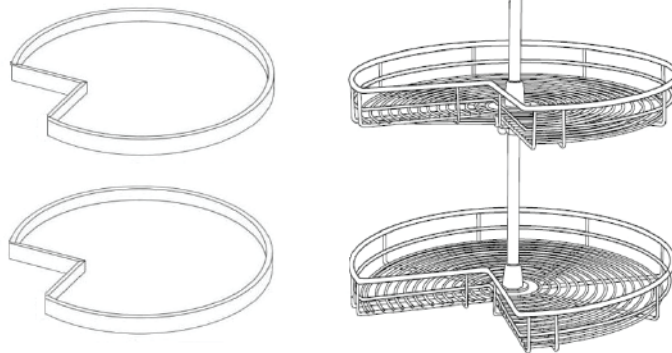

Wood Tray / Chrome Tray

Item Code
Wood Tray
Chrome Tray 33
Chrome Tray 36

Add to ERB for Lazy Susan
 The wood tray does not include a center pole.
 It fits both 33" and 36"
 and it's shelf-mounted.

Spice Pull Base Cabinet