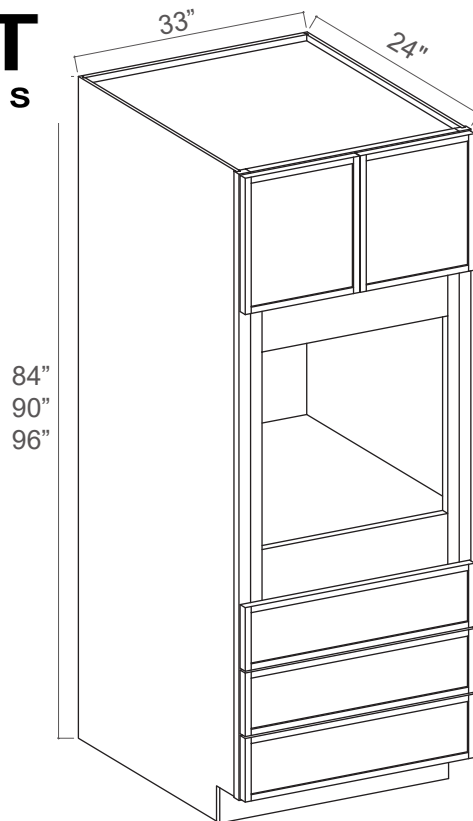

Oven Cabinet

Item Code				
O338424	Cabinet	33	84	24
	Doors	16 1/4	17 1/4	3/4
	Drawers	32 3/4	8 1/4	3/4
O339024	Cabinet	33	90	24
	Doors	16 1/4	23 1/4	3/4
	Drawers	32 3/4	8 1/4	3/4
O339624	Cabinet	33	96	24
	Doors	16 1/4	29 1/4	3/4
	Drawers	32 3/4	8 1/4	3/4