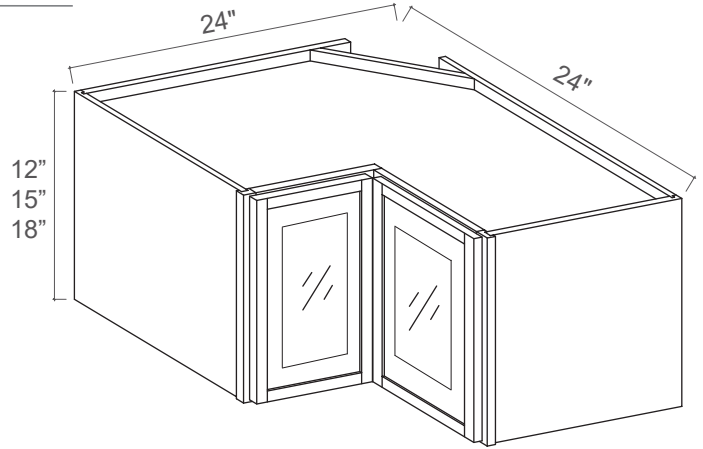

Clear glass & color matched interior- SWO and SDW
 Frosted glass & natural interior - SAG

Easy Reach Wall Glass

Item Code		W	H	D
WER2412GD	Cabinet	24	12	12
	Door	10 3/4	11 3/4	3/4
WER2415GD	Cabinet	24	15	12
	Door	10 3/4	14 3/4	3/4
WER2418GD	Cabinet	24	18	12
	Door	10 3/4	17 3/4	3/4