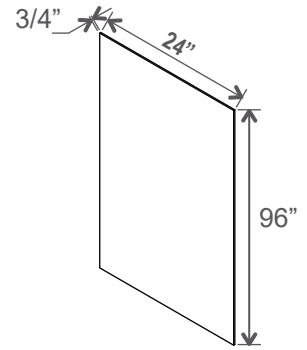

Floating Shelf

Item Code	L
FS24	24
FS30	30
FS36	36

S2496	96