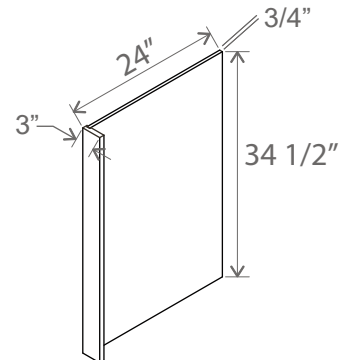

Dishwasher Return Panel

Item Code	L
DWR3	34 1/2