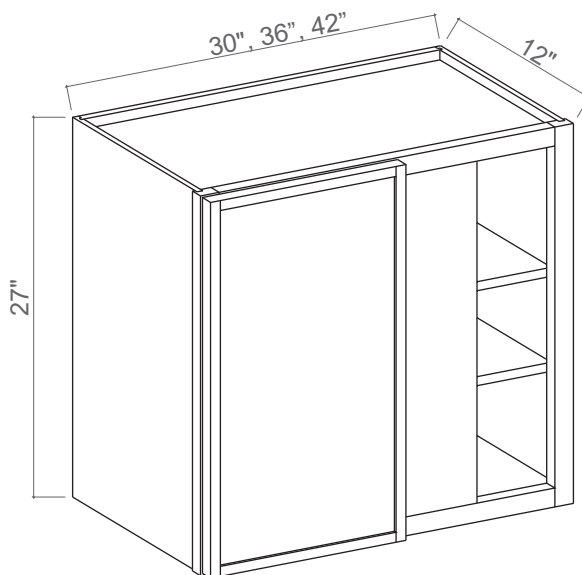

2 adjustable shelves (30"-36")
3 adjustable shelves (42")

Item Code		W	H	D
WER2430	Cabinet	24	30	24
	Door	10 5/8	29 3/4	3/4
WER2436	Cabinet	24	36	24
	Door	10 5/8	35 3/4	3/4
WER2442	Cabinet	24	42	24
	Door	10 5/8	41 3/4	3/4

2 adjustable shelves (30" - 36")
3 adjustable shelves (42")
Can be pulled for exact fit

Base Cabinets Diagram

Explore all our SKUs and sizes to find the perfect fit for your needs.

Base Cabinet Single Door