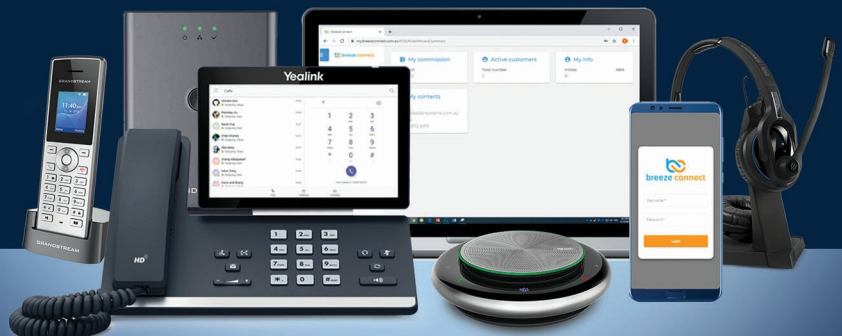

SAVE 115 Minutes

Save 115 minutes everyday per employee by streamlining communication tasks.

Call us for a quote or advice!

Helping you to design & quote your next phone system

1300 127 339