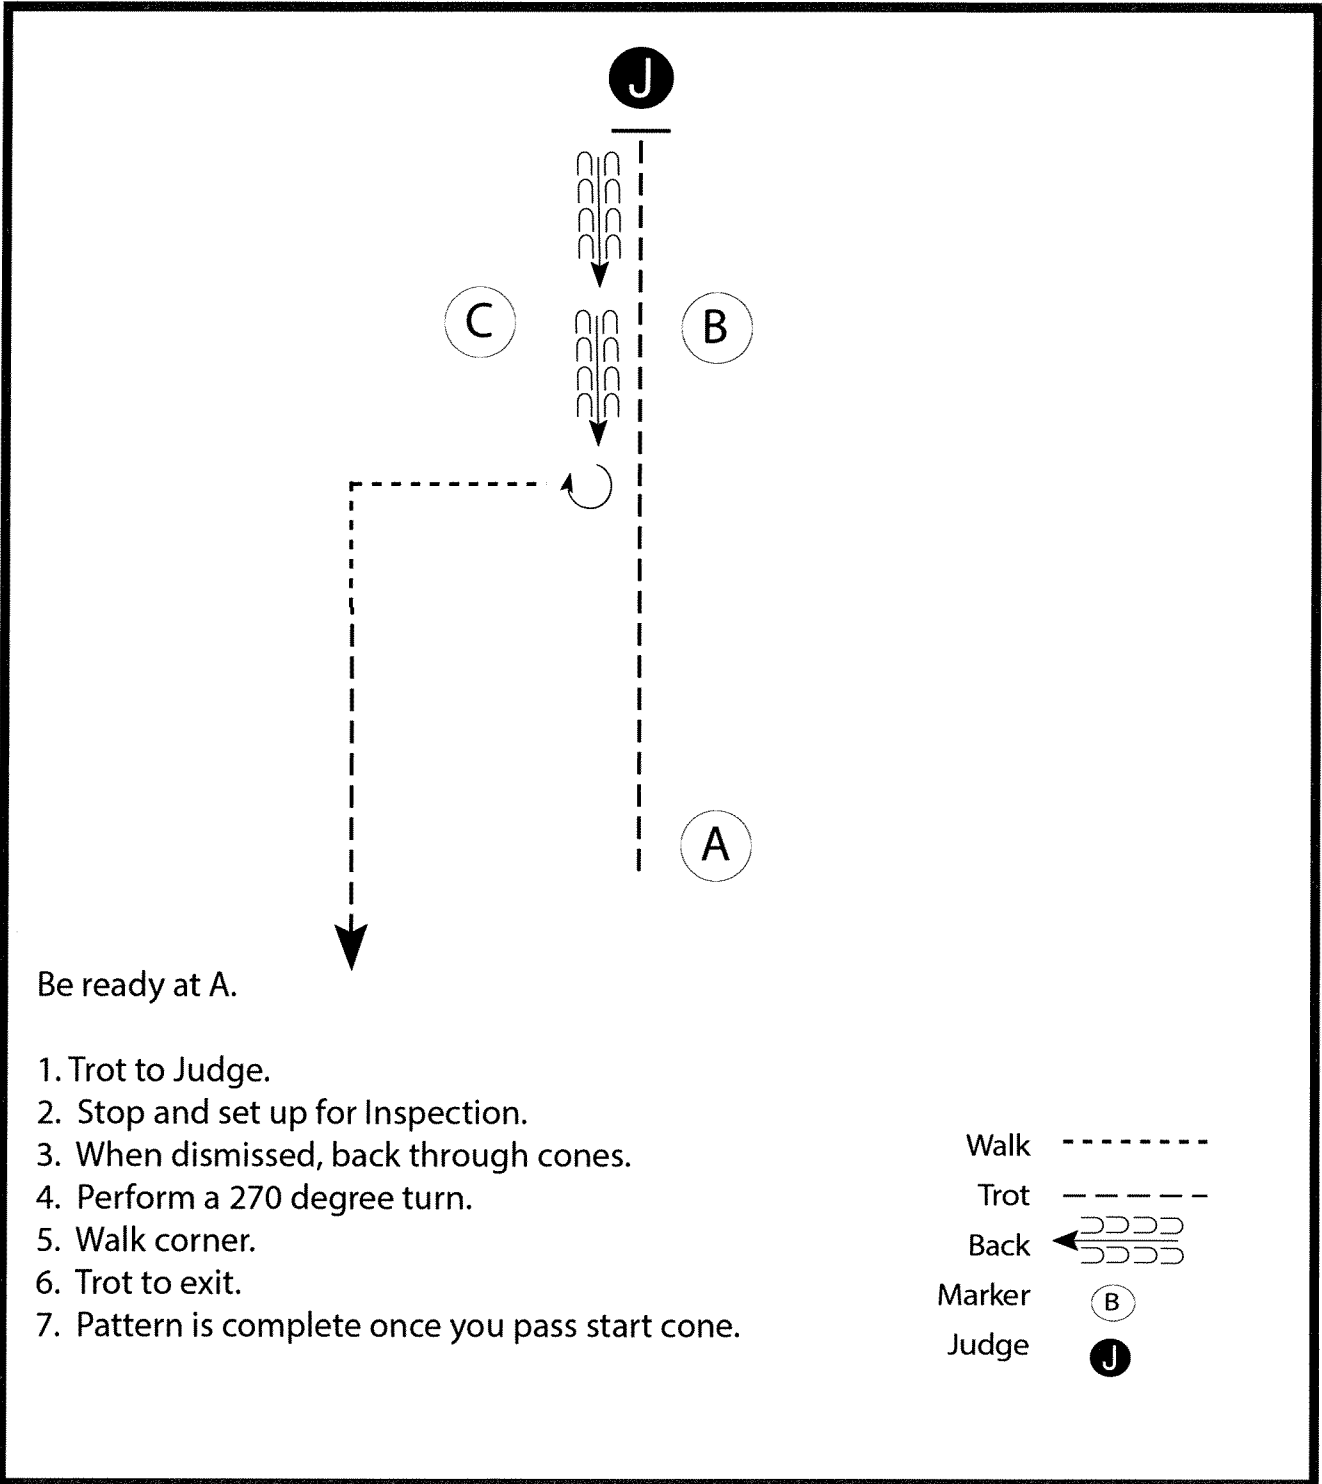

[S/3]

Pattern Provided by:

Judges

Spring Classic Spectacular

Showmanship (APHA YTH/AM {walk only}, AQHA AB Small Fry)

AQHA # 610

Show Date: 6/5-7/26 APHA 182, 184, 192

www.HorseShowPatterns.com

www.HorseShowPatterns.com

Be ready at A.

1. Trot to Judge.
2. Stop and back 5 steps then walk to Judge.
3. Set up for Inspection.
4. When dismissed, perform a 180 degree turn.
5. Walk through cones.
6. Trot left, as shown to exit.
7. Pattern is complete once you pass start cone.

- Walk -----
- Trot - - - - -
- Back ← — — — — —
- Marker (B)
- Judge (J)

[S/2]

Pattern Provided by:
Judges