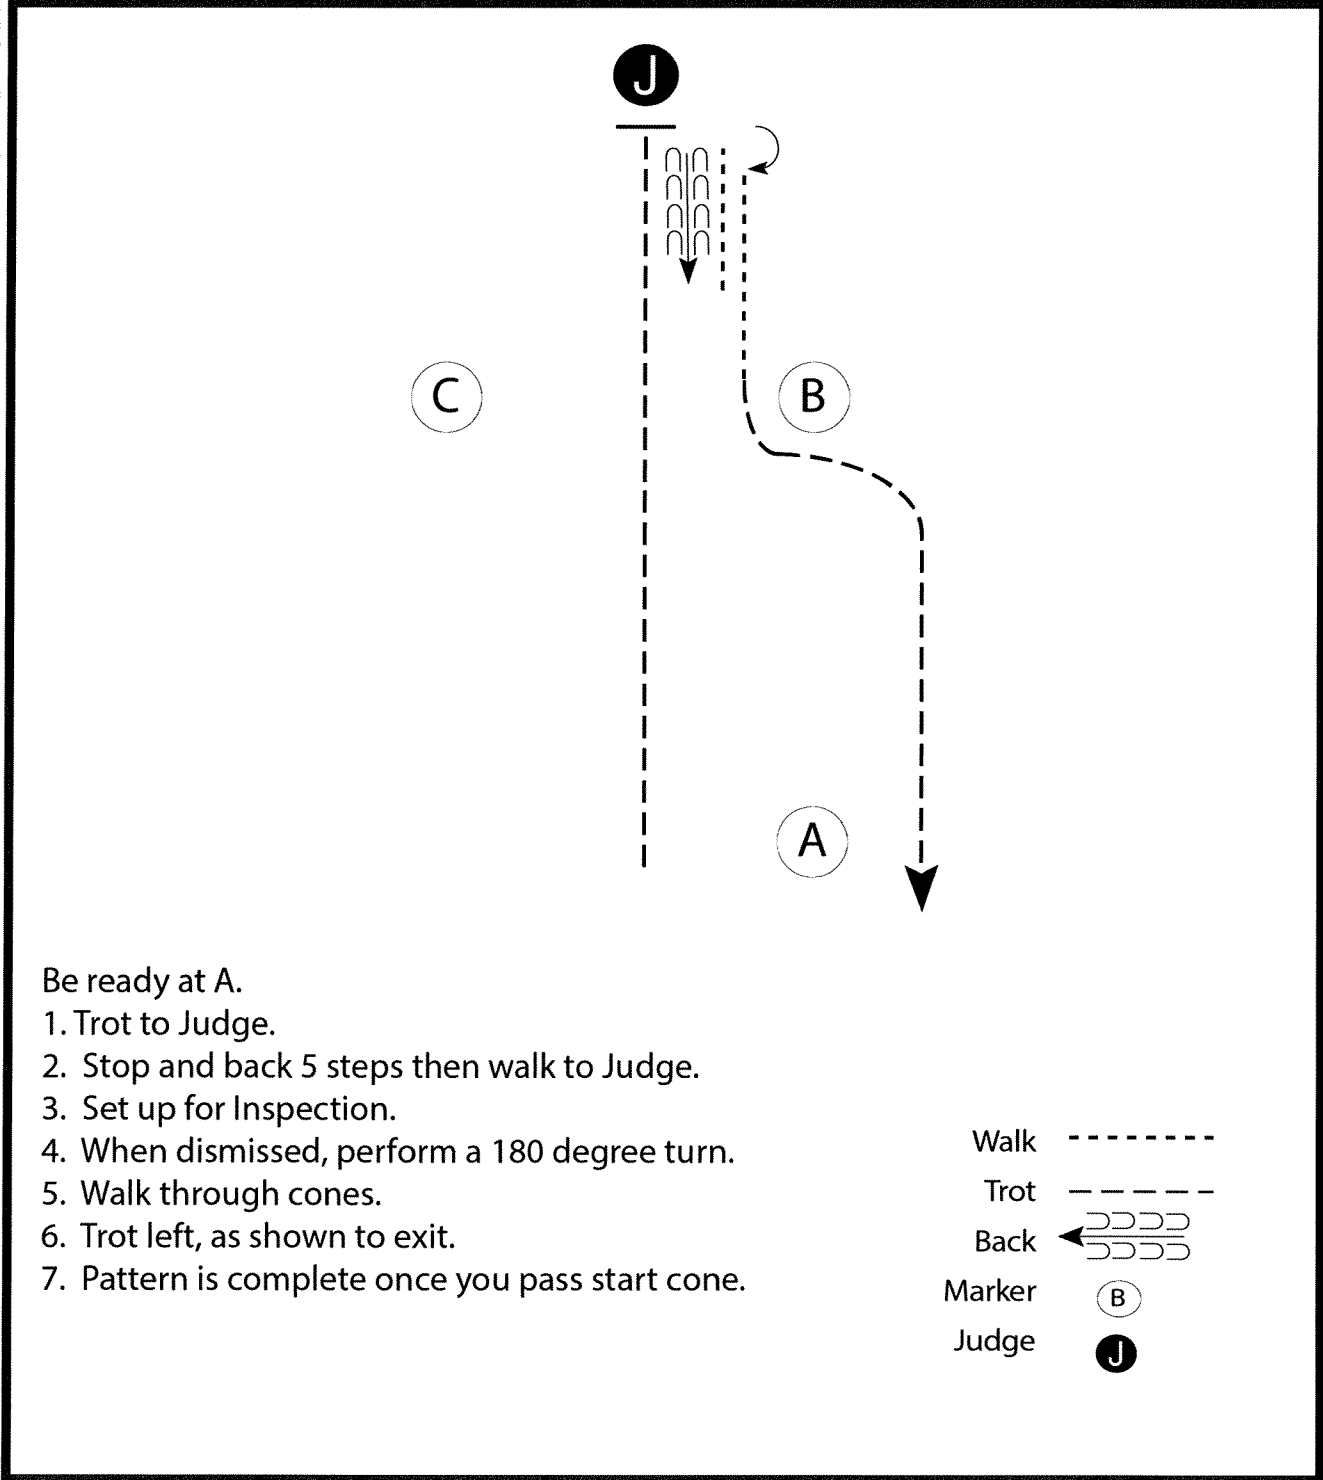

[S/3]

Pattern Provided by:

Judges

Spring Classic Spectacular

Showmanship (APHA YTH/AM {walk only}, AQHA AB Small Fry)

AQHA # 610

Show Date: 6/5-7/26 APHA 182, 184, 192

www.HorseShowPatterns.com

www.HorseShowPatterns.com

Be ready at A.

1. Trot to Judge.
2. Stop and back 5 steps then walk to Judge.
3. Set up for Inspection.
4. When dismissed, perform a 180 degree turn.
5. Walk through cones.
6. Trot left, as shown to exit.
7. Pattern is complete once you pass start cone.